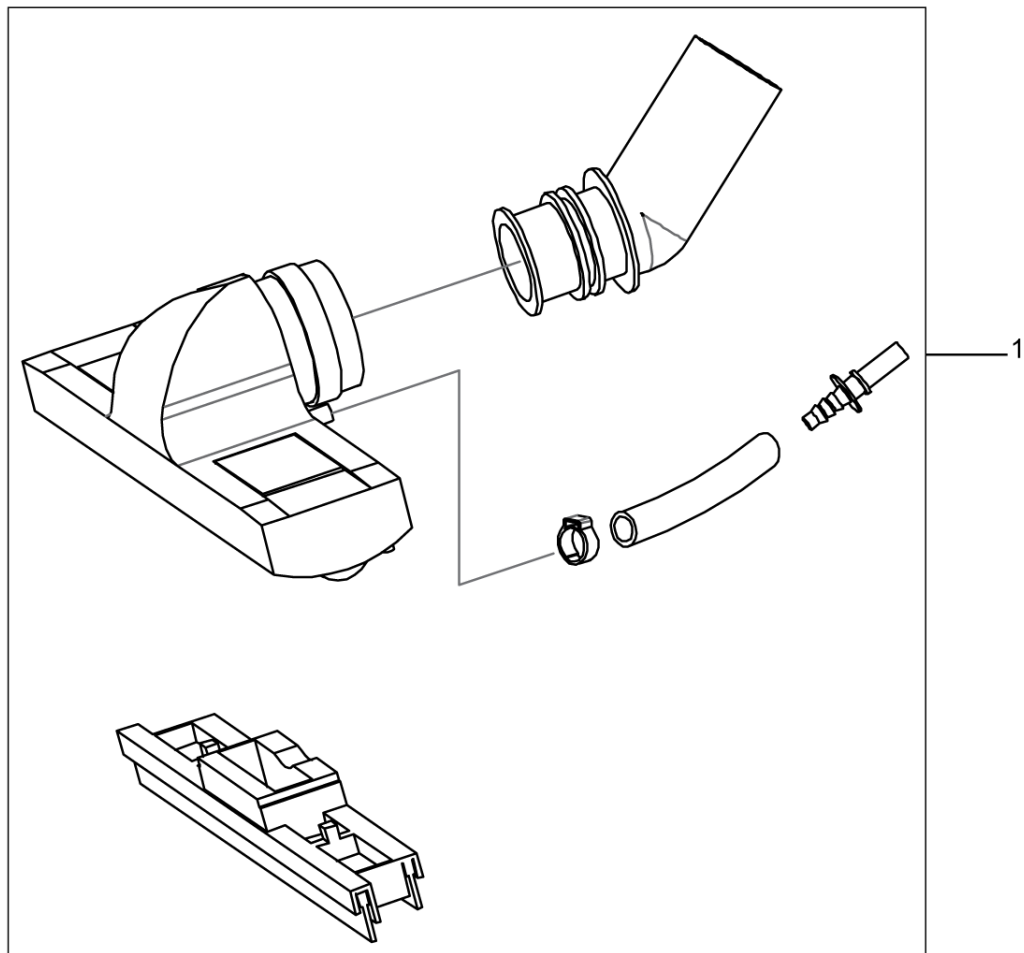

Part Notes:

[1] - STOCK COVERS GUARANTEE

1

2

Pos.	Artikelnummer	Hoeveelheid	Omschrijving	Notes
01	20000043	1	Filter in the solution	
02	20000000	1	WES 06 1/4 ELBOW COUPLING	[1]

Part Notes:

[1] - STOCK COVERS GUARANTEE