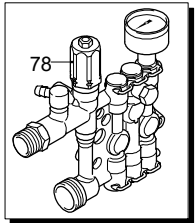

UN_CE_1792-LQ

Model 614

Version:

Serial number:

Code: **13977**

26/01/2018

Validity	Pos.	Code	Description	Q
	63	850670	Screw	3
	64	1340170	Shaft	1
	65	1120680	O-ring	1
	66	600180	O-ring	1
	67	2022040	Pin	1
	68	2021630	Spring	1
	69	2021650	Washer	1
	70	1260820	O-ring	1
	71	1344830	Fitting	1
	72	42580	TSS Retrofit kit	1
	73	1560520	Spring	1
	74	1250280	Ball	1
	75	480480	O-ring	1
	76	1344620	Fitting	1
	77	1349501	Pump assembly	1
	78	1349131	Head assembly	1
	79	42690	Valve kit adjustment	1
	80	1345040	Plug	3
	81	1981780	Knob	1
	82	3200700	Ring	1
A		42691	Valve kit	1
B		2623	Piston kit	1
C		42696	Oil seal kit	1
D		43033	Water seal kit	1
F		42697	Gasket kit O-ring	1

Model 614

Version:

Serial number:

Code: **13977**

26/01/2018

Validity	Pos.	Code	Description	Q
	1	1260300	Fan	1
	2	1340350	Seal	1
	3	1345180	Screw	4
	4	1345140	Shield	1
	5	1340340	Bearing	1
	6	1269100	Clamp	1
	7	1340780	Gasket	1
	8	2000210	Screw	2
	9	2900420	Switch	1
	10	3780170	Box	1
	11	1261560	Screw	4
	12	1982190	Capacitor	1
	13	1982550	Clamp	1
	14	2021480	Gland	2
	15	2029752	TSS box assembly	1
	16	2022201	Fork	1
	17	4240690	Cable	1
	18	44722	Motor	1
	19	1462900	Gland	1