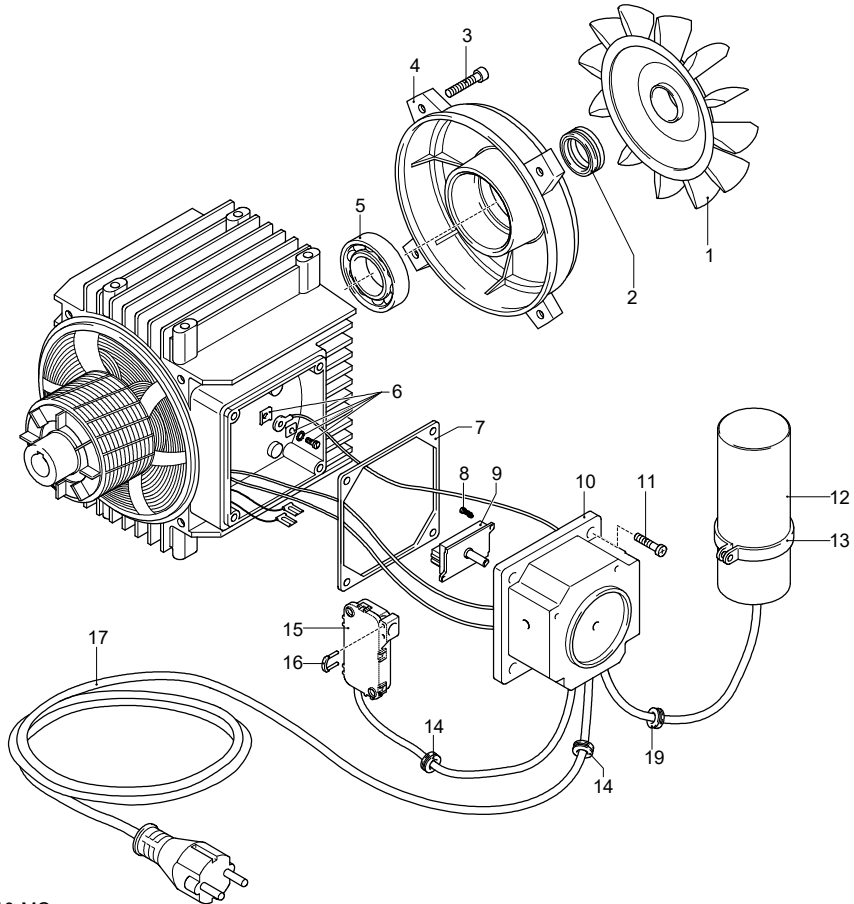

UN_CE_1792-LQ

Model 614

Version:

Serial number:

Code: **13977**

26/01/2018

Validity	Pos.	Code	Description	Q
	63	850670	Screw	3
	64	1340170	Shaft	1
	65	1120680	O-ring	1
	66	600180	O-ring	1
	67	2022040	Pin	1
	68	2021630	Spring	1
	69	2021650	Washer	1
	70	1260820	O-ring	1
	71	1344830	Fitting	1
	72	42580	TSS Retrofit kit	1
	73	1560520	Spring	1
	74	1250280	Ball	1
	75	480480	O-ring	1
	76	1344620	Fitting	1
	77	1349501	Pump assembly	1
	78	1349131	Head assembly	1
	79	42690	Valve kit adjustment	1
	80	1345040	Plug	3
	81	1981780	Knob	1
	82	3200700	Ring	1
A		42691	Valve kit	1
B		2623	Piston kit	1
C		42696	Oil seal kit	1
D		43033	Water seal kit	1
F		42697	Gasket kit O-ring	1

Model 614

Version:

Serial number:

Code: **13977**

26/01/2018

Validity	Pos.	Code	Description	Q
	1	1260300	Fan	1
	2	1340350	Seal	1
	3	1345180	Screw	4
	4	1345140	Shield	1
	5	1340340	Bearing	1
	6	1269100	Clamp	1
	7	1340780	Gasket	1
	8	2000210	Screw	2
	9	2900420	Switch	1
	10	3780170	Box	1
	11	1261560	Screw	4
	12	1982190	Capacitor	1
	13	1982550	Clamp	1
	14	2021480	Gland	2
	15	2029752	TSS box assembly	1
	16	2022201	Fork	1
	17	4240690	Cable	1
	18	44722	Motor	1
	19	1462900	Gland	1