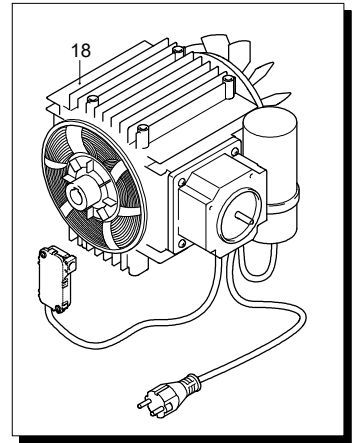

UN_CE_1792-LQ

Model 614

Version:

Serial number:

Code: **13977**

26/01/2018

Validity	Pos.	Code	Description	Q
	63	850670	Screw	3
	64	1340170	Shaft	1
	65	1120680	O-ring	1
	66	600180	O-ring	1
	67	2022040	Pin	1
	68	2021630	Spring	1
	69	2021650	Washer	1
	70	1260820	O-ring	1
	71	1344830	Fitting	1
	72	42580	TSS Retrofit kit	1
	73	1560520	Spring	1
	74	1250280	Ball	1
	75	480480	O-ring	1
	76	1344620	Fitting	1
	77	1349501	Pump assembly	1
	78	1349131	Head assembly	1
	79	42690	Valve kit adjustment	1
	80	1345040	Plug	3
	81	1981780	Knob	1
	82	3200700	Ring	1
A		42691	Valve kit	1
B		2623	Piston kit	1
C		42696	Oil seal kit	1
D		43033	Water seal kit	1
F		42697	Gasket kit O-ring	1

Model 614

Version:

Serial number:

Code: **13977**

26/01/2018

Validity	Pos.	Code	Description	Q
	1	1260300	Fan	1
	2	1340350	Seal	1
	3	1345180	Screw	4
	4	1345140	Shield	1
	5	1340340	Bearing	1
	6	1269100	Clamp	1
	7	1340780	Gasket	1
	8	2000210	Screw	2
	9	2900420	Switch	1
	10	3780170	Box	1
	11	1261560	Screw	4
	12	1982190	Capacitor	1
	13	1982550	Clamp	1
	14	2021480	Gland	2
	15	2029752	TSS box assembly	1
	16	2022201	Fork	1
	17	4240690	Cable	1
	18	44722	Motor	1
	19	1462900	Gland	1