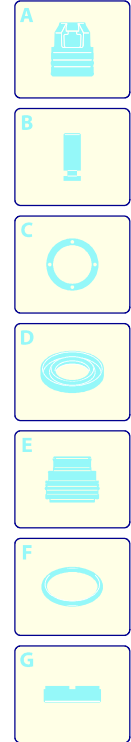

Model 614

Version:

Serial number:

Code: **13977**

26/01/2018

Validity	Pos.	Code	Description	Q
	1	40925	Gun	1
	2	41806	Lance	1
	3	2000770	O-ring	1
	4	3780491	High pressure hose	1
	5	391000	O-ring	1