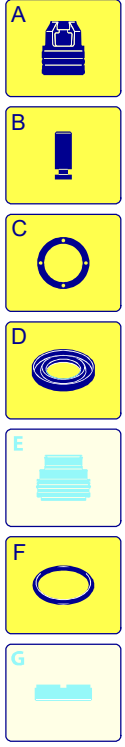

Model 614

Version:

Serial number:

Code: **13977**

26/01/2018

Validity	Pos.	Code	Description	Q
	63	850670	Screw	3
	64	1340170	Shaft	1
	65	1120680	O-ring	1
	66	600180	O-ring	1
	67	2022040	Pin	1
	68	2021630	Spring	1
	69	2021650	Washer	1
	70	1260820	O-ring	1
	71	1344830	Fitting	1
	72	42580	TSS Retrofit kit	1
	73	1560520	Spring	1
	74	1250280	Ball	1
	75	480480	O-ring	1
	76	1344620	Fitting	1
	77	1349501	Pump assembly	1
	78	1349131	Head assembly	1
	79	42690	Valve kit adjustment	1
	80	1345040	Plug	3
	81	1981780	Knob	1
	82	3200700	Ring	1
A		42691	Valve kit	1
B		2623	Piston kit	1
C		42696	Oil seal kit	1
D		43033	Water seal kit	1
F		42697	Gasket kit O-ring	1