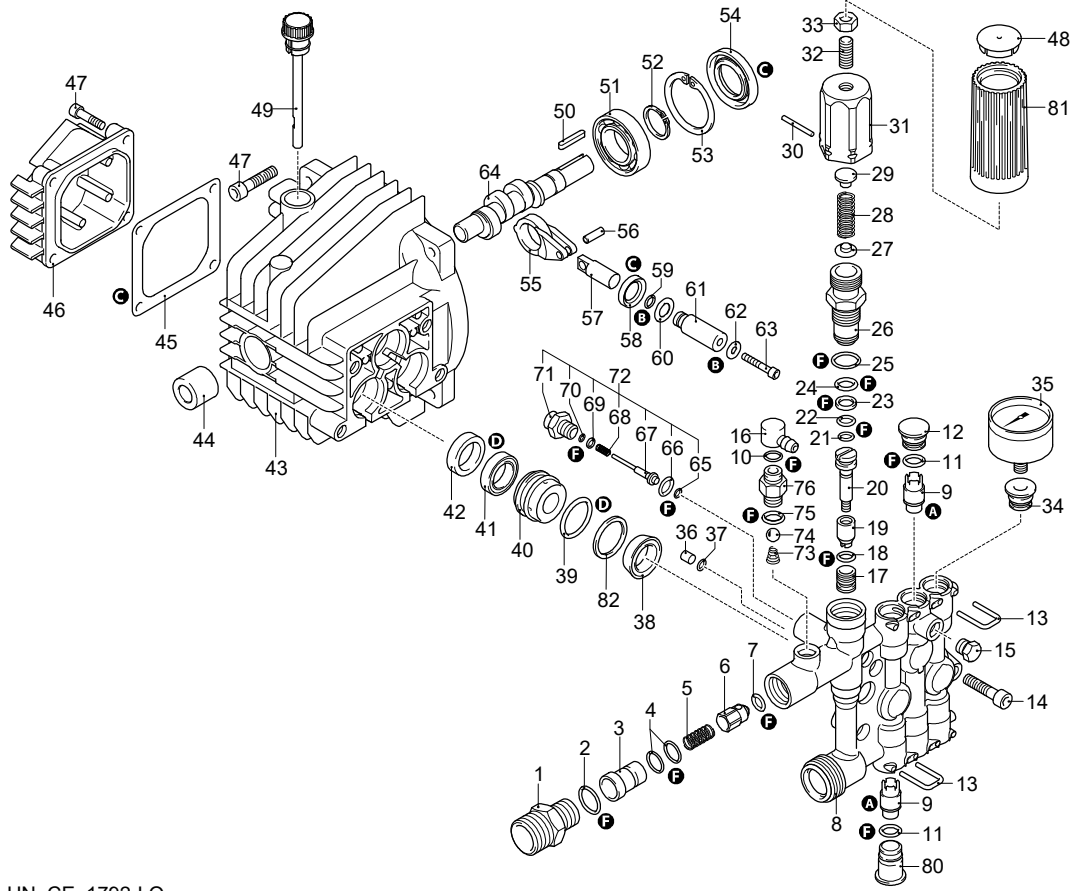

UN_CE_1792-LQ

Model 614

Version:

Serial number:

Code: **13977**

26/01/2018

Validity	Pos.	Code	Description	Q
	63	850670	Screw	3
	64	1340170	Shaft	1
	65	1120680	O-ring	1
	66	600180	O-ring	1
	67	2022040	Pin	1
	68	2021630	Spring	1
	69	2021650	Washer	1
	70	1260820	O-ring	1
	71	1344830	Fitting	1
	72	42580	TSS Retrofit kit	1
	73	1560520	Spring	1
	74	1250280	Ball	1
	75	480480	O-ring	1
	76	1344620	Fitting	1
	77	1349501	Pump assembly	1
	78	1349131	Head assembly	1
	79	42690	Valve kit adjustment	1
	80	1345040	Plug	3
	81	1981780	Knob	1
	82	3200700	Ring	1
A		42691	Valve kit	1
B		2623	Piston kit	1
C		42696	Oil seal kit	1
D		43033	Water seal kit	1
F		42697	Gasket kit O-ring	1