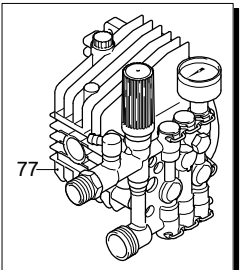

UN_CE_1792-LQ

Model 614

Version:

Serial number:

Code: **13977**

26/01/2018

Validity	Pos.	Code	Description	Q
	63	850670	Screw	3
	64	1340170	Shaft	1
	65	1120680	O-ring	1
	66	600180	O-ring	1
	67	2022040	Pin	1
	68	2021630	Spring	1
	69	2021650	Washer	1
	70	1260820	O-ring	1
	71	1344830	Fitting	1
	72	42580	TSS Retrofit kit	1
	73	1560520	Spring	1
	74	1250280	Ball	1
	75	480480	O-ring	1
	76	1344620	Fitting	1
	77	1349501	Pump assembly	1
	78	1349131	Head assembly	1
	79	42690	Valve kit adjustment	1
	80	1345040	Plug	3
	81	1981780	Knob	1
	82	3200700	Ring	1
A		42691	Valve kit	1
B		2623	Piston kit	1
C		42696	Oil seal kit	1
D		43033	Water seal kit	1
F		42697	Gasket kit O-ring	1

Model 614

Version:

Serial number:

Code: **13977**

26/01/2018

Validity	Pos.	Code	Description	Q
	1	1260300	Fan	1
	2	1340350	Seal	1
	3	1345180	Screw	4
	4	1345140	Shield	1
	5	1340340	Bearing	1
	6	1269100	Clamp	1
	7	1340780	Gasket	1
	8	2000210	Screw	2
	9	2900420	Switch	1
	10	3780170	Box	1
	11	1261560	Screw	4
	12	1982190	Capacitor	1
	13	1982550	Clamp	1
	14	2021480	Gland	2
	15	2029752	TSS box assembly	1
	16	2022201	Fork	1
	17	4240690	Cable	1
	18	44722	Motor	1
	19	1462900	Gland	1