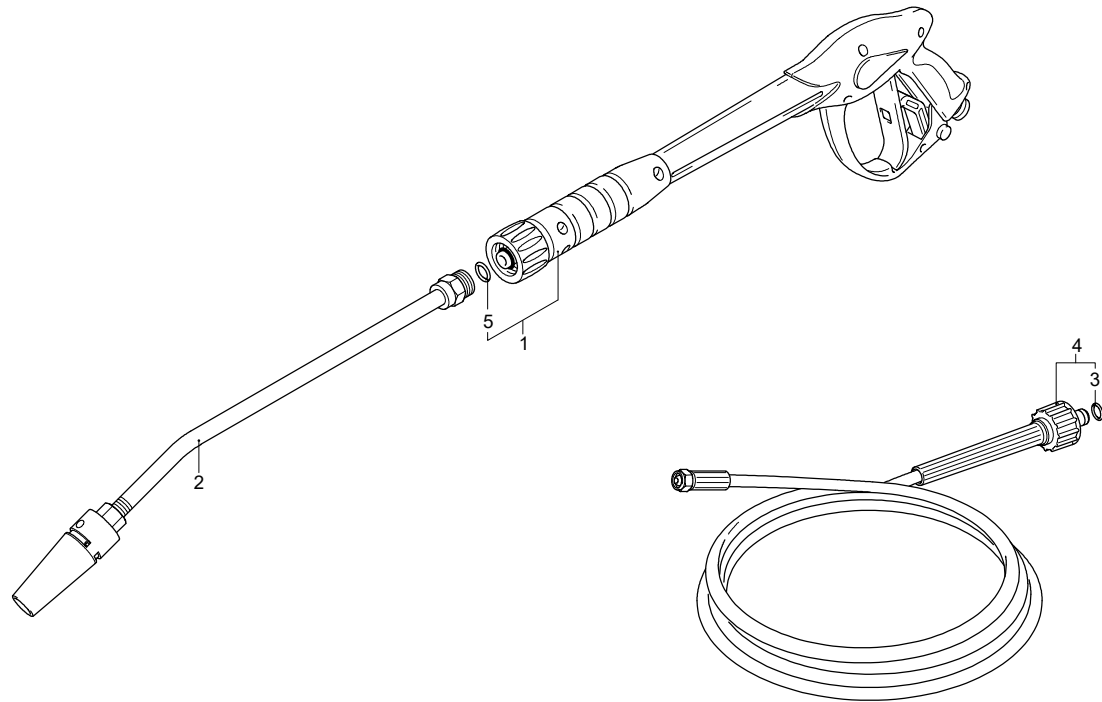

Model 614

Version:

Serial number:

Code: **13977**

26/01/2018

Validity	Pos.	Code	Description	Q
	1	40925	Gun	1
	2	41806	Lance	1
	3	2000770	O-ring	1
	4	3780491	High pressure hose	1
	5	391000	O-ring	1