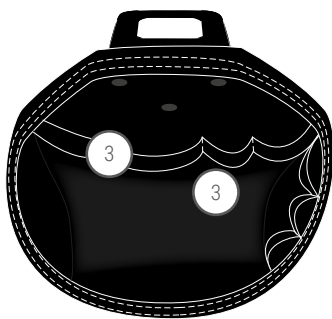

#### General information

Product name	Tool Pouch M 14
Item no.	6100000951
GTIN/EAN	4262403280007
Customs tariff no.	42021219
Country of origin	China

#### Product image

#### Characteristics

- Made of durable 1000D Polyester, bonded with EVA
- Integrated ClickUnit made of Polyamid PA6 GF30 and stainless steel
- Tool Pouch M 14 can only be used in combination with the ProClick Holder
- Individual positioning on the belt thanks to patented click connection between ClickUnit and Holder
- Tubes made of ABS for color individualization (optional available)
- More safety due to reflective safety stripes
- Intuitive and simple click connection

- 1 ClickUnit
- 2 Pouch
- 3 Elastic loops
- 4 Webbing loop for carabiner
- 5 Elastic webbing for taking up the logo plate (logo plate optional available)
- 6 Tube, long (optional Available)
- 7 Reflective safety stripes
- 8 ProCLICK logo flag