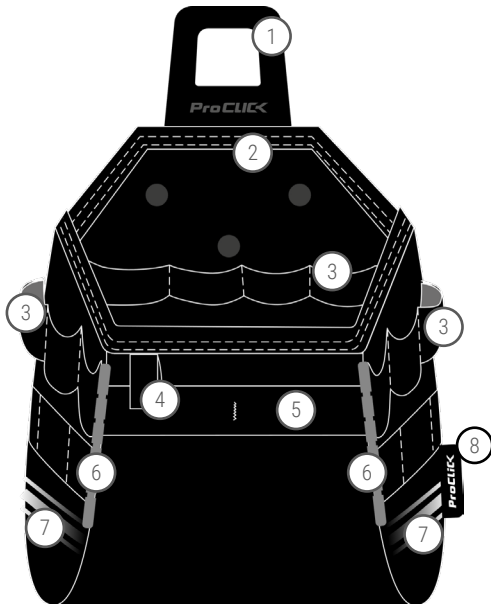

#### Product image

#### Characteristics

- Made of durable 1000D Polyester, bonded with EVA
- Integrated ClickUnit made of Polyamid PA6 GF30 and stainless steel
- Tool Pouch M 14 can only be used in combination with the ProClick Holder
- Individual positioning on the belt thanks to patented click connection between ClickUnit and Holder
- Tubes made of ABS for color individualization (optional available)
- More safety due to reflective safety stripes
- Intuitive and simple click connection

Technical data

Width	140 mm	6"
Height	270 mm	11"
Depth	120 mm	5"
Weight	0.27 kg	0.6 lbs
Loading capacity	5 kg	11 lbs
Compatible with	<ul style="list-style-type: none"> <li>▪ Holder</li> <li>▪ UnitOrganizer</li> <li>▪ Tool Bag M</li> </ul>	

- 1 ClickUnit
- 2 Pouch
- 3 Elastic loops
- 4 Webbing loop for carabiner
- 5 Elastic webbing for taking up the logo plate (logo plate optional available)
- 6 Tube, long (optional Available)
- 7 Reflective safety stripes
- 8 ProCLICK logo flag