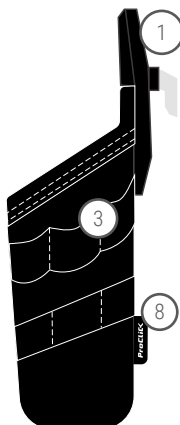

#### General information

Product name	Tool Pouch M 14
Item no.	6100000951
GTIN/EAN	4262403280007
Customs tariff no.	42021219
Country of origin	China

#### Product image

#### Characteristics

- Made of durable 1000D Polyester, bonded with EVA
- Integrated ClickUnit made of Polyamid PA6 GF30 and stainless steel
- Tool Pouch M 14 can only be used in combination with the ProClick Holder
- Individual positioning on the belt thanks to patented click connection between ClickUnit and Holder
- Tubes made of ABS for color individualization (optional available)
- More safety due to reflective safety stripes
- Intuitive and simple click connection

Technical data

Width	140 mm	6"
Height	270 mm	11"
Depth	120 mm	5"
Weight	0.27 kg	0.6 lbs
Loading capacity	5 kg	11 lbs
Compatible with	<ul style="list-style-type: none"> <li>▪ Holder</li> <li>▪ UnitOrganizer</li> <li>▪ Tool Bag M</li> </ul>	