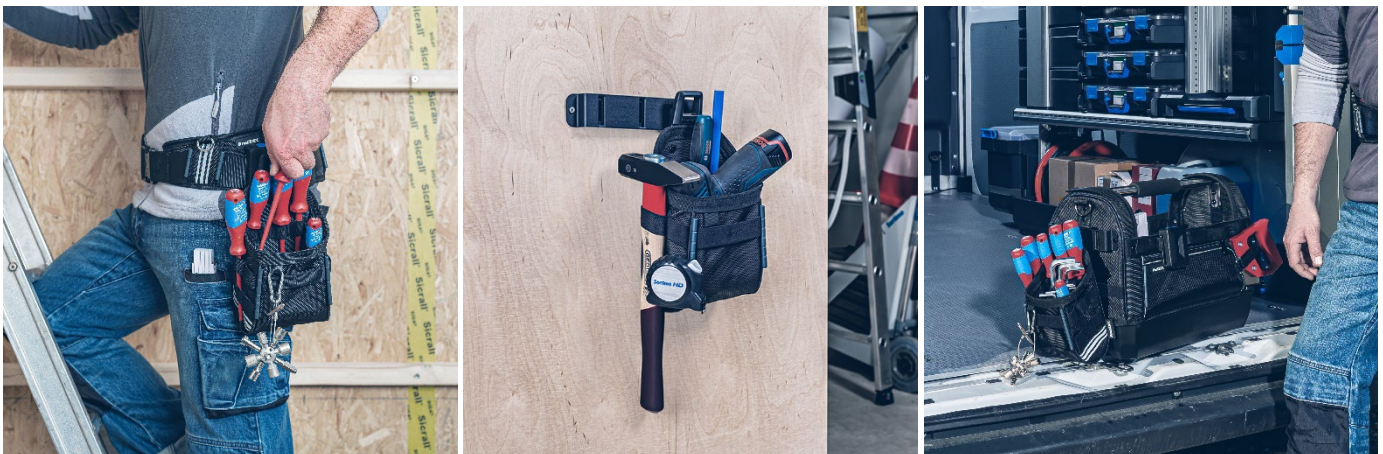

#### Characteristics

- Made of durable 1000D Polyester, bonded with EVA
- Integrated ClickUnit made of Polyamid PA6 GF30 and stainless steel
- Tool Pouch M 14 can only be used in combination with the ProClick Holder
- Individual positioning on the belt thanks to patented click connection between ClickUnit and Holder
- Tubes made of ABS for color individualization (optional available)
- More safety due to reflective safety stripes
- Intuitive and simple click connection