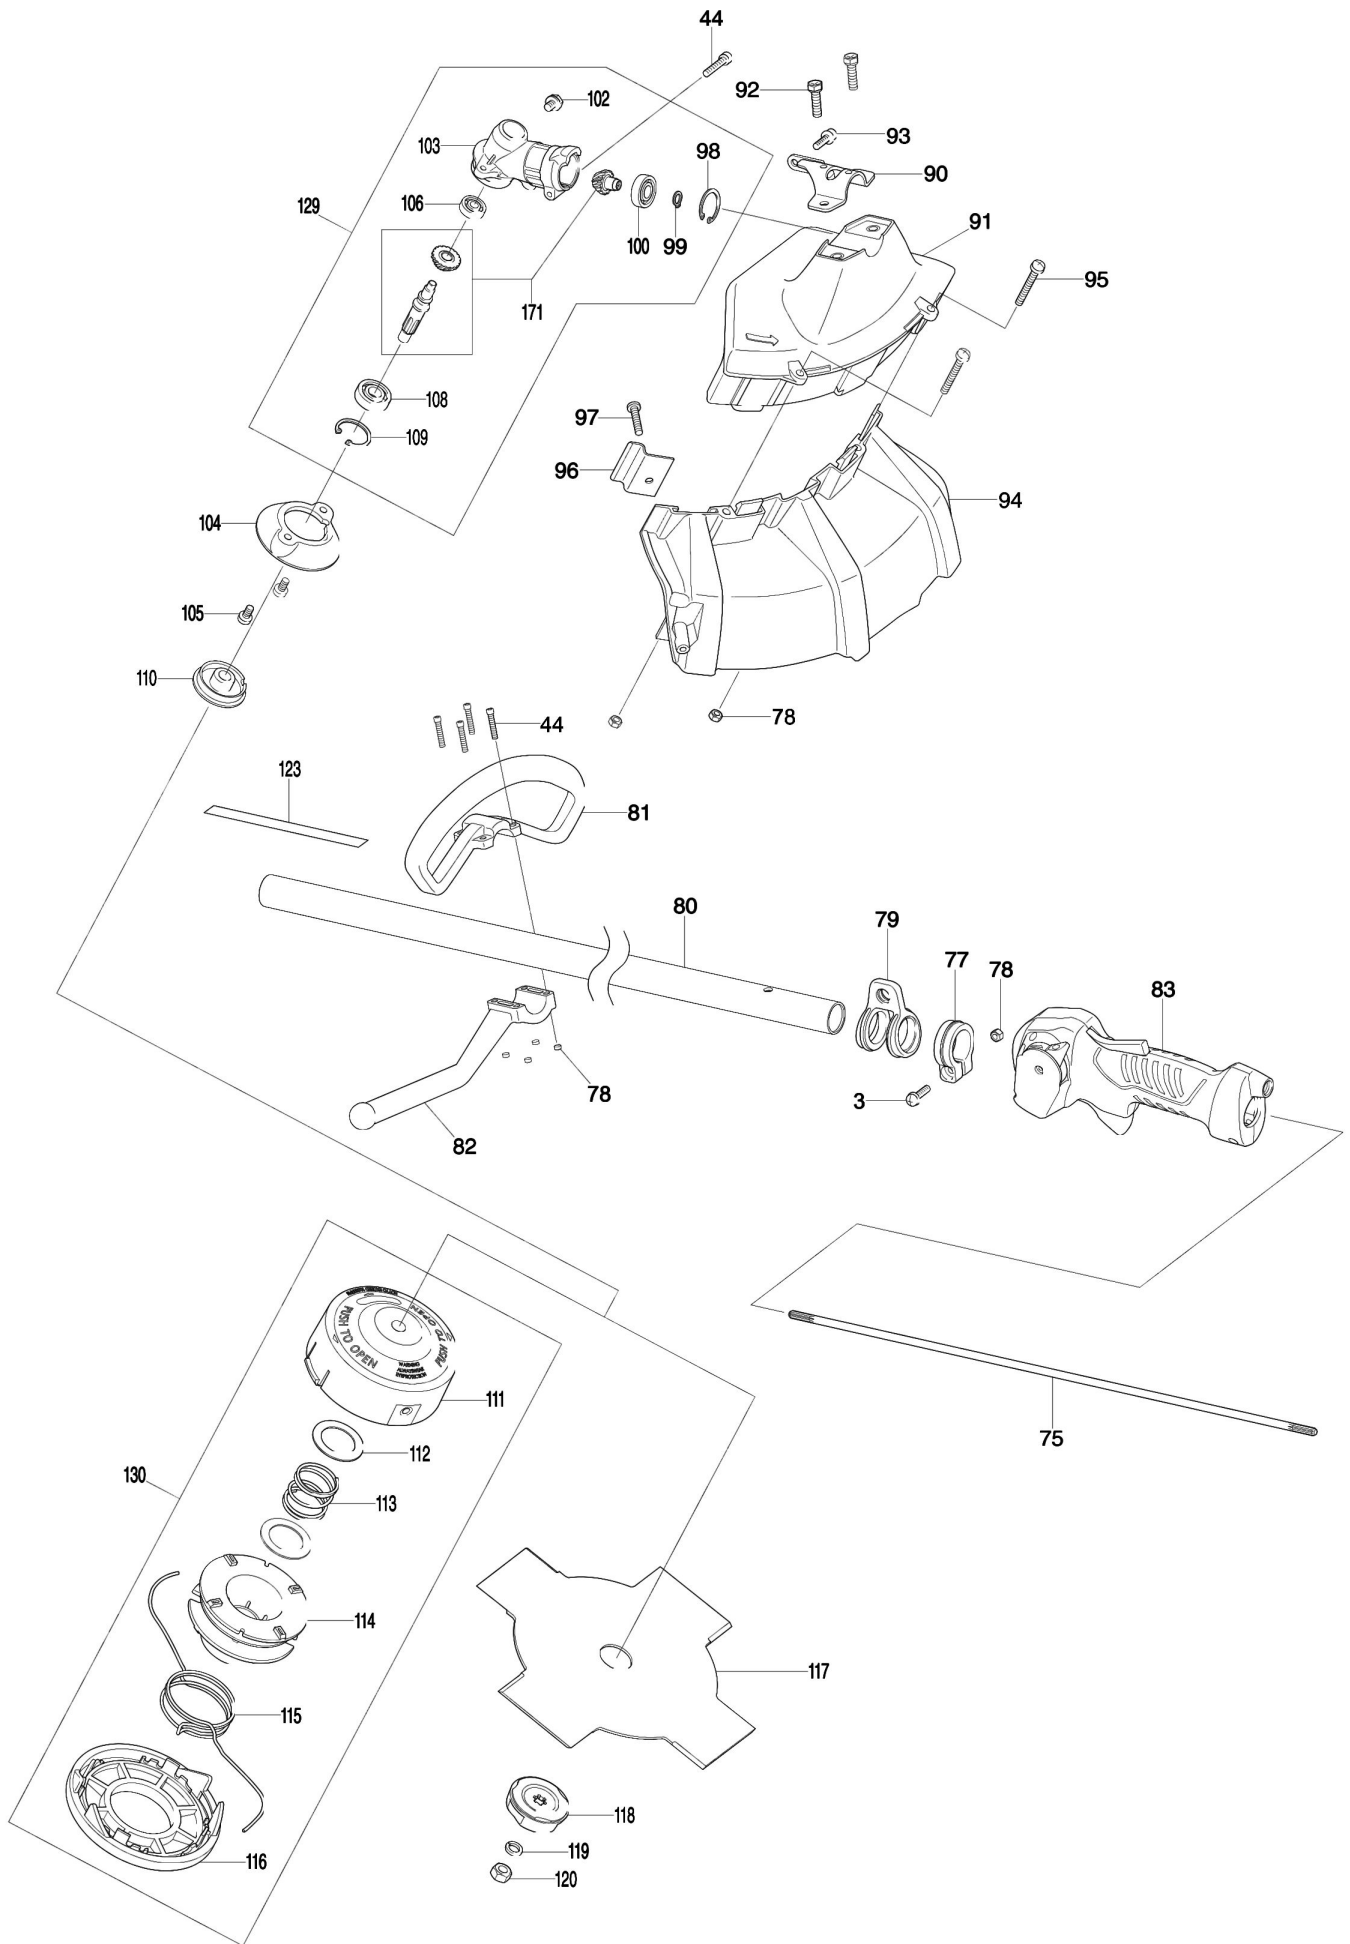

Nr.	Part nr.	Name
001	DA00000379	STARTER,REWIND ASSY
002	DA00000380	PULLEY
003	DA00000096	SCREW & WASHER ASS'Y
004	DA00000064	OIL SEAL
005	DA00000381	OIL SEAL
006	DA00000382	CRANKCASE1
007	DA00000383	CRANKCASE2
008	DA00000384	BALL BEARING
009	DA00000385	KNOCK
010	DA00000386	CRANKSHAFT COMPL
011	DA00000077	WOODRUFF KEY
012	DA00000387	PISTON
013	DA00000388	RING,PISTON
014	DA00000073	NEEDLE BEARING 8
015	DA00000389	PIN,PISTON
016	DA00000071	CLIP
017	DA00000390	GASKET,CRANKCASE
018	DA00000134	HEX. SOCKET HEAD BOLT M5X30
019	DA00000391	GASKET,CYLINDER
020	DA00000392	CYLINDER
022	DA00000080	SOCKET HEAD BOLT M5X20
023	DA00000393	FLYWHEEL COMPL
024	DA00000394	IGNITION COIL ASSY
025	DA00000395	INSULATOR,IGNITION COIL
026	DA00000396	SOCKET HAED BOLT M4
027	DA00000397	NUT,M6
028	DA00000398	WASHER
029	DA00000399	CLUTCH ASS'Y
030	DA00000400	WASHER
031	DA00000401	BOLT,CLUTCH
032	DA00000402	DRUM,CLUTCH COMPL
033	DA00000403	CLUTCH CASE
034	DA00000092	OUTER SNAP RING
035	DA00000405	BUFFER RUBBER
036	DA00000406	PIPE HOLDER
037	DA00000407	PIPE HOLDER
038	DA00000408	BUFFER RUBBER
039	DA00000409	BUFFER RUBBER
040	DA00000410	SOCKET HEAD BOLT M5X12(SW)
041	DA00000411	GASKET,INSULATOR
042	DA00000412	INSULATOR
043	DA00000413	WIRE COMPL
044	DA00000137	SOCKET HEAD BOLT M5X25
045	DA00000414	GASKET,CARBURETOR
046	DA00000415	INSULATOR,CARBURETOR
047	DA00000416	GASKET,CARBURETOR