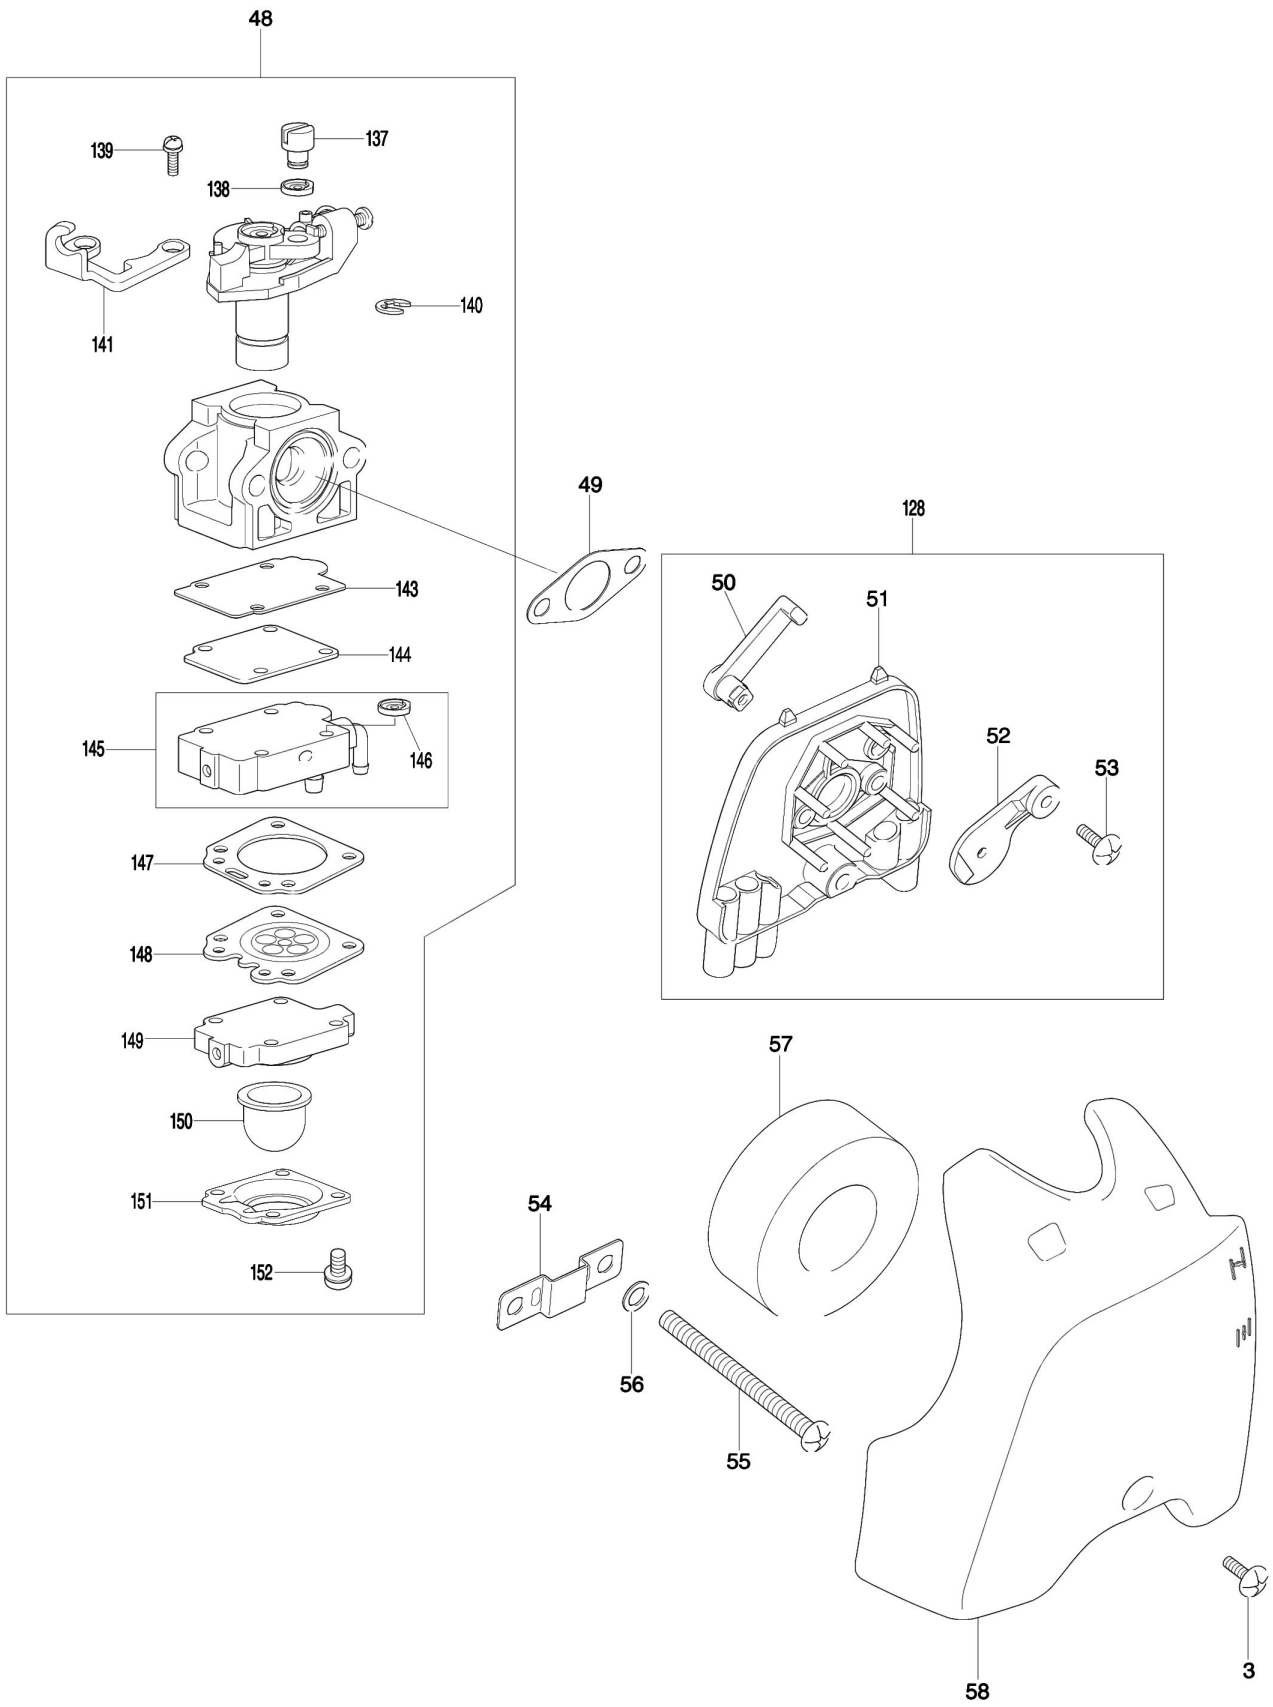

Nr.	Part nr.	Name
001	DA00000379	STARTER,REWIND ASSY
002	DA00000380	PULLEY
003	DA00000096	SCREW & WASHER ASS'Y
004	DA00000064	OIL SEAL
005	DA00000381	OIL SEAL
006	DA00000382	CRANKCASE1
007	DA00000383	CRANKCASE2
008	DA00000384	BALL BEARING
009	DA00000385	KNOCK
010	DA00000386	CRANKSHAFT COMPL
011	DA00000077	WOODRUFF KEY
012	DA00000387	PISTON
013	DA00000388	RING,PISTON
014	DA00000073	NEEDLE BEARING 8
015	DA00000389	PIN,PISTON
016	DA00000071	CLIP
017	DA00000390	GASKET,CRANKCASE
018	DA00000134	HEX. SOCKET HEAD BOLT M5X30
019	DA00000391	GASKET,CYLINDER
020	DA00000392	CYLINDER
022	DA00000080	SOCKET HEAD BOLT M5X20
023	DA00000393	FLYWHEEL COMPL
024	DA00000394	IGNITION COIL ASSY
025	DA00000395	INSULATOR,IGNITION COIL
026	DA00000396	SOCKET HAED BOLT M4
027	DA00000397	NUT,M6
028	DA00000398	WASHER
029	DA00000399	CLUTCH ASS'Y
030	DA00000400	WASHER
031	DA00000401	BOLT,CLUTCH
032	DA00000402	DRUM,CLUTCH COMPL
033	DA00000403	CLUTCH CASE
034	DA00000092	OUTER SNAP RING
035	DA00000405	BUFFER RUBBER
036	DA00000406	PIPE HOLDER
037	DA00000407	PIPE HOLDER
038	DA00000408	BUFFER RUBBER
039	DA00000409	BUFFER RUBBER
040	DA00000410	SOCKET HEAD BOLT M5X12(SW)
041	DA00000411	GASKET,INSULATOR
042	DA00000412	INSULATOR
043	DA00000413	WIRE COMPL
044	DA00000137	SOCKET HEAD BOLT M5X25
045	DA00000414	GASKET,CARBURETOR
046	DA00000415	INSULATOR,CARBURETOR
047	DA00000416	GASKET,CARBURETOR