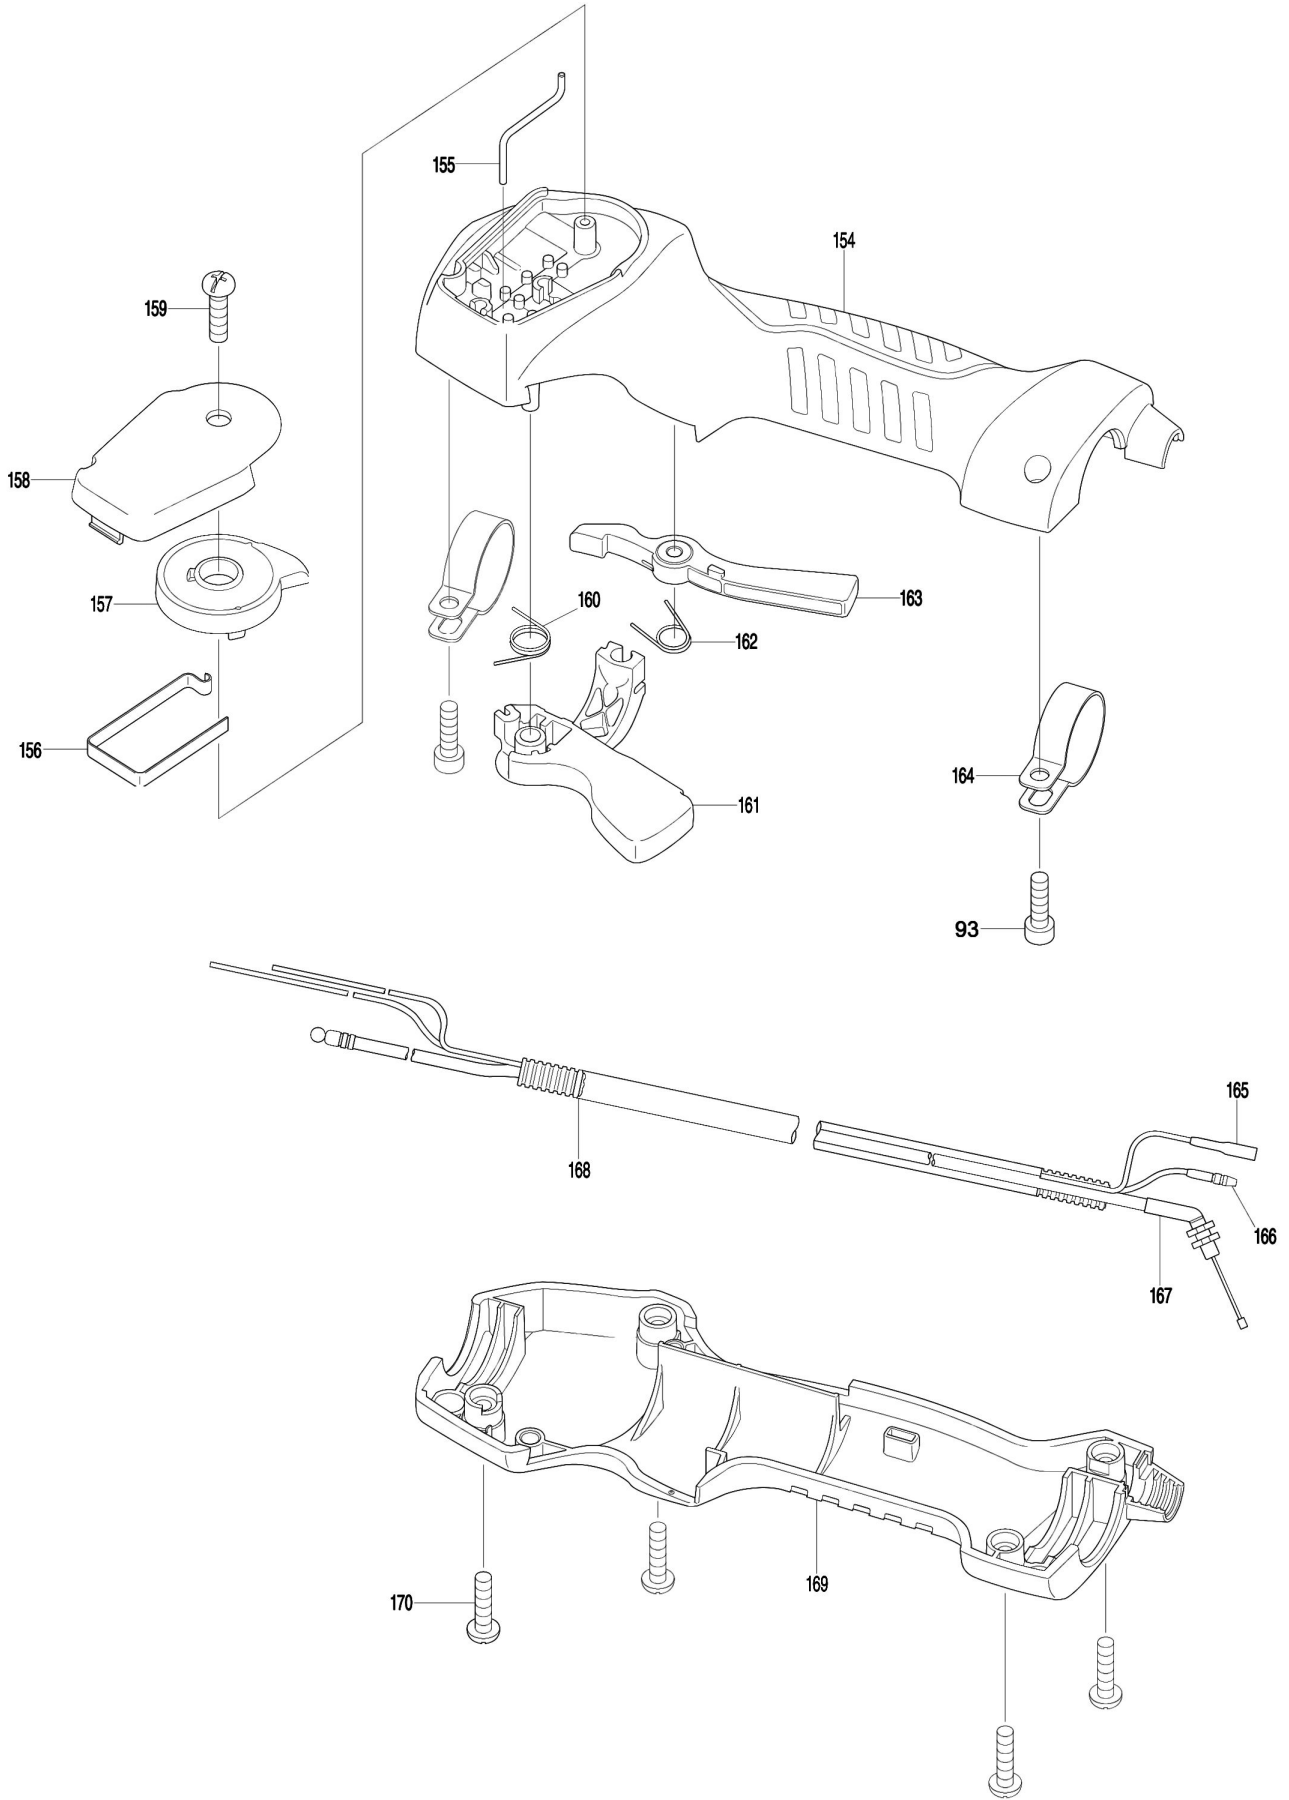

Nr.	Part nr.	Name
001	DA00000379	STARTER,REWIND ASSY
002	DA00000380	PULLEY
003	DA00000096	SCREW & WASHER ASS'Y
004	DA00000064	OIL SEAL
005	DA00000381	OIL SEAL
006	DA00000382	CRANKCASE1
007	DA00000383	CRANKCASE2
008	DA00000384	BALL BEARING
009	DA00000385	KNOCK
010	DA00000386	CRANKSHAFT COMPL
011	DA00000077	WOODRUFF KEY
012	DA00000387	PISTON
013	DA00000388	RING,PISTON
014	DA00000073	NEEDLE BEARING 8
015	DA00000389	PIN,PISTON
016	DA00000071	CLIP
017	DA00000390	GASKET,CRANKCASE
018	DA00000134	HEX. SOCKET HEAD BOLT M5X30
019	DA00000391	GASKET,CYLINDER
020	DA00000392	CYLINDER
022	DA00000080	SOCKET HEAD BOLT M5X20
023	DA00000393	FLYWHEEL COMPL
024	DA00000394	IGNITION COIL ASSY
025	DA00000395	INSULATOR,IGNITION COIL
026	DA00000396	SOCKET HAED BOLT M4
027	DA00000397	NUT,M6
028	DA00000398	WASHER
029	DA00000399	CLUTCH ASS'Y
030	DA00000400	WASHER
031	DA00000401	BOLT,CLUTCH
032	DA00000402	DRUM,CLUTCH COMPL
033	DA00000403	CLUTCH CASE
034	DA00000092	OUTER SNAP RING
035	DA00000405	BUFFER RUBBER
036	DA00000406	PIPE HOLDER
037	DA00000407	PIPE HOLDER
038	DA00000408	BUFFER RUBBER
039	DA00000409	BUFFER RUBBER
040	DA00000410	SOCKET HEAD BOLT M5X12(SW)
041	DA00000411	GASKET,INSULATOR
042	DA00000412	INSULATOR
043	DA00000413	WIRE COMPL
044	DA00000137	SOCKET HEAD BOLT M5X25
045	DA00000414	GASKET,CARBURETOR
046	DA00000415	INSULATOR,CARBURETOR
047	DA00000416	GASKET,CARBURETOR