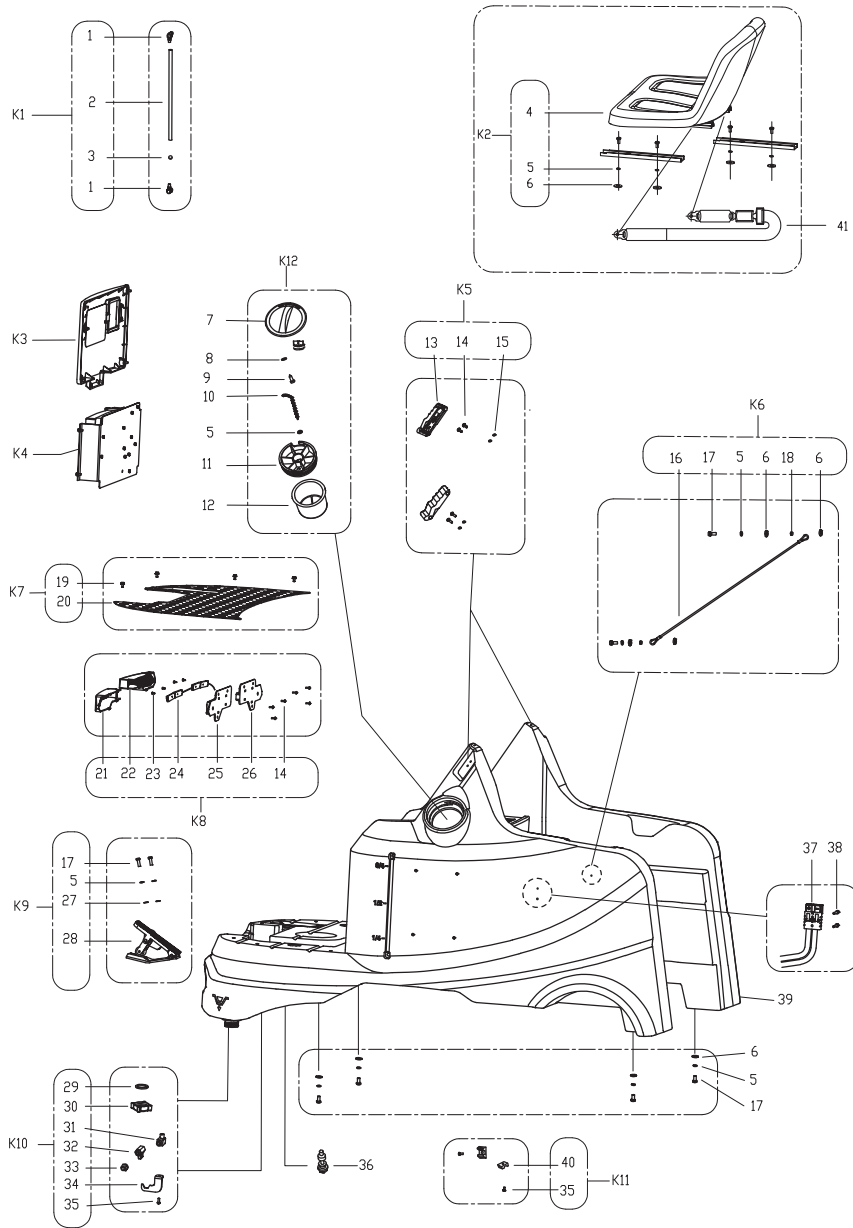

# SQUEEGEE ASSEMBLY

AS1050R

2020.10.26

2020.12.16

---

Pos.	Artikelnummer	Hoeveelheid	Omschrijving	Notes
K8	VR41341	1	SQUEEGEE KIT L1130MM / 44.5INCHES	

Pos.	Artikelnummer	Hoeveelheid	Omschrijving	Notes
1	VF81730	1	POTENTIOMETER KNOB	
2	VR41921	1	COMPONENT POTENTIOMETER	
3	146 2887 000	1	Sleutel 2 stuks	
4	9100001354	1	Kontaktslot	
5	VV13650A	7	SCREW M4X10	
6	VR41406	1	STICKER PANEL	
7	VR41407	1	BRACKET PANEL	
8	VR41421	1	GASKET PANEL EVA	
9		9	SCREW C/SUNK HD M3X8	
10		9	COLUMN SPACER PCB	
11		1	PCB MAIN CONTROL	
12		9	NUT LOCK M3	
13		1	LABEL LOGO	
14	VR41933	1	EMERGENCY SWITCH	
15		2	WASHER PLAIN C/SUNK HD	
16		4	SCREW C/SUNK HD M5X10	
17		1	HOUSING CONTROL	
18	VR41417	1	SUPPORT BRACKET COVER	
19	VF13614	4	WASHER DIA.6	
20	VV13607	4	Washer lock M6	
21	VF13498	4	SCREW M6X20	
22		1	BAG MOBILE PHONE	
23	VV13664	5	WASHER PLAIN DIA.4	
24	VA13477	7	SCREW M4*15	
25		4	SCREW SELF TAPPING ST5X12	
26		2	MAGNET	
27		1	COVER CONTROL HOUSING	
28		1	PLATE LIMITED COVER	
29		2	SCREW SELF TAPPING PH M3 X 11	
30		1	PCB USB	
31		1	PLATE USB FIXED	
32		1	SCREW SELF TAPPING PH ST3X8	
33		1	USB BRIDGE	
34		1	SPRING TORSION	
35		1	SHAFT	
36		1	COVER POWER SUPPLY	
K1	VR41423	1	PCB MAIN CONTROL KIT	
K2	VR41424	1	CONTROL HOUSING KIT	
K3	VR34050	1	KIT PHONE STORAGE	
K4	VR41425	1	COVER CONTROL HOUSING KIT	
K5	VR41426	1	PCB USB KIT	
K6	VR15200	1	KIT USB COVER	