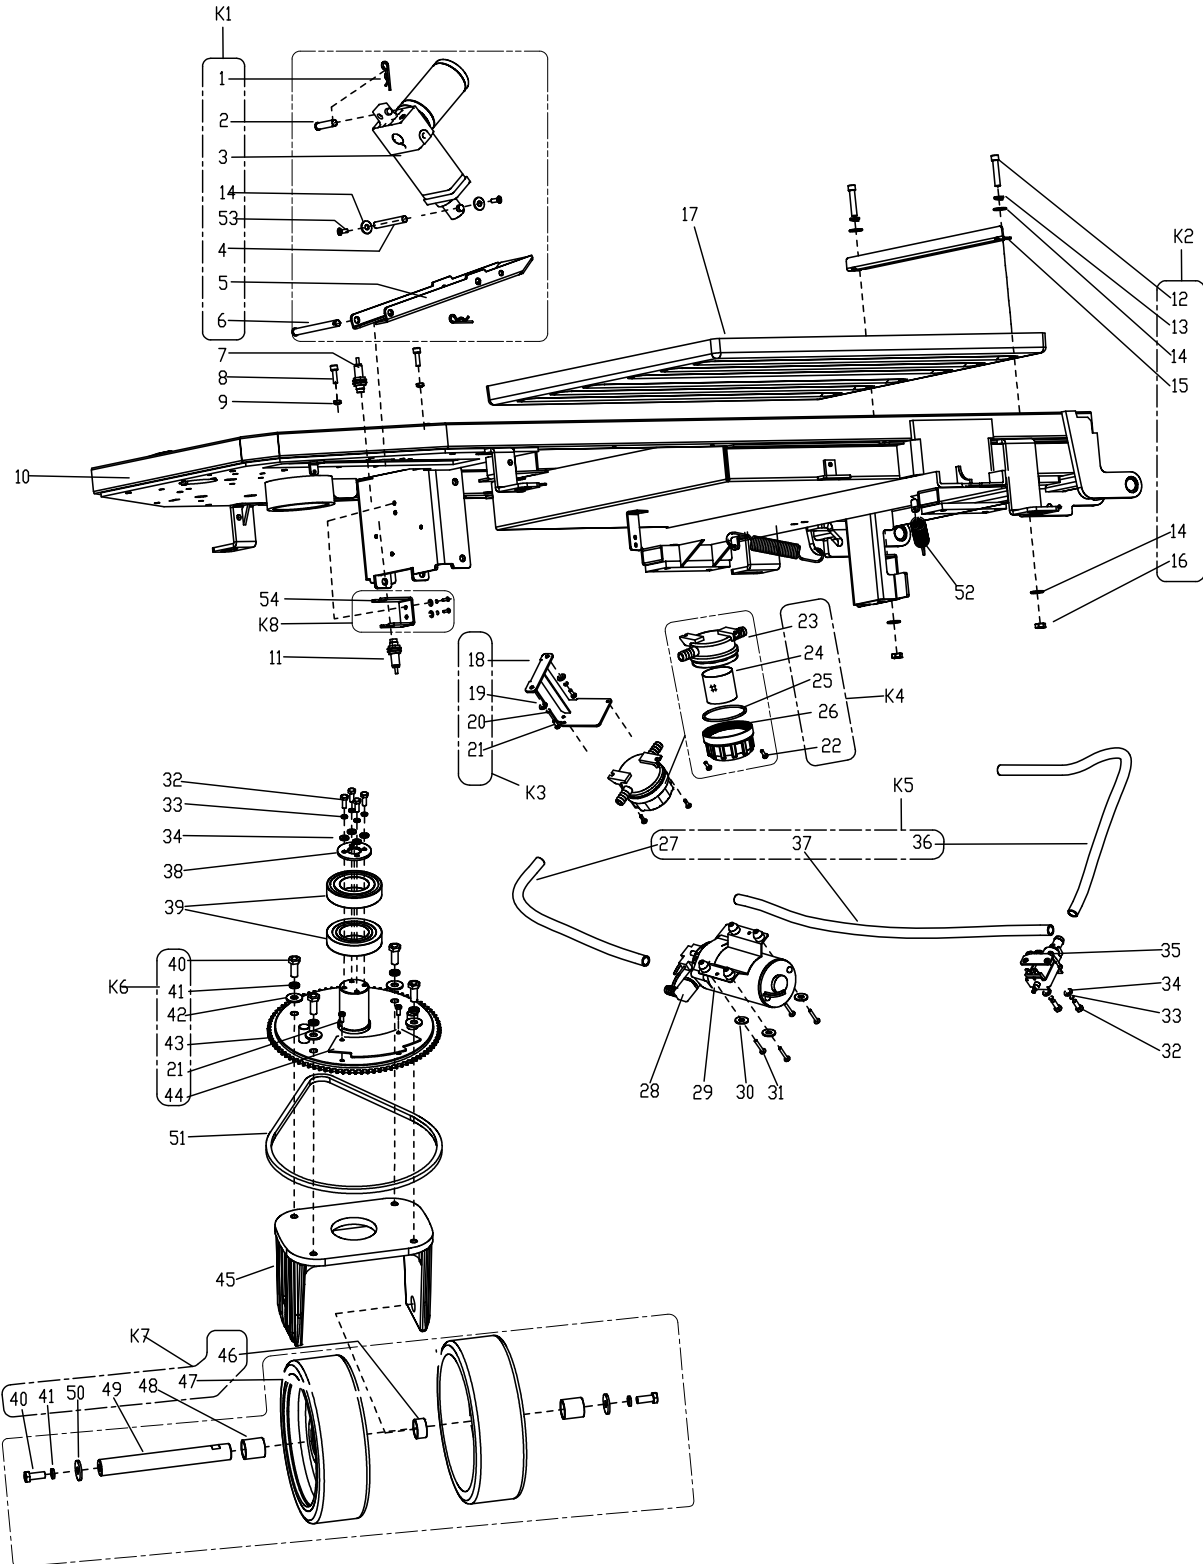

## Part Notes:

- [1] - BUMPERS AND OVERHEAD GUARD AND MOP HOLDER
- [2] - SOLUTION TANK ASSEMBLY
- [3] - CONTROL HOUSING ASSEMBLY
- [4] - CHASSIS ASSEMBLY
- [5] - DRIVE WHEEL AND MECHANICAL BRAKE ASSEMBLY
- [6] - BRUSH ASSEMBLY
- [7] - SQUEEGEE ASSEMBLY
- [8] - VACUUM MOTOR ASSEMBLY
- [9] - RECOVERY TANK ASSEMBLY

**ASSEMBLE THE MOP HOLDER  
ON THE LEFT OF MACHINE**

Pos.	Artikelnummer	Hoeveelheid	Omschrijving	Notes
1	VF14243	4	SCREW M8 x 45	
2	VF13519	26	WASHER SPRING ID8	
3	VF13524	30	WASHER PLAIN	
4		6	RIVET	
5	VF13614	6	WASHER DIA.6	
6	VA13490	4	NUT M8	
7		1	SUPPORT TOP ROOF LEFT	
8		1	PLATE TOP ROOF	
9		1	BRACKET TOP ROOF	
10		1	SUPPORT TOP ROOF RIGHT	
11	VV13604	22	SCREW M8X20	
12		2	SCREW HEX HD M8X90	
13	VR14404	4	ROLLER BUMPER	
14		4	BUSHING FLANGE BRASS Ø8.2X Ø10.8X26	
15		2	SIDE BUMPER WELDMENT	
16	VF14516	2	NUT LOCK M8	
17		1	FRONT BUMPER	
18	VV13650A	2	SCREW M4X10	
19	VF13555	2	WASHER PLAIN 5X12X1.5	
20		1	MOP HOLDER	
21		1	BRACKET MOP HOLDER	
22		1	SUPPORT BRACKET MOP	
23		1	FIXING SUPPOR BRACKET	
K1*	VR41510	1	OVERHEAD GUARD KIT	
K2	VR41148	1	FRONT BUMPER KIT	
K3	VR41147	2	SIDE BUMPER KIT	
K4*	VR41561	1	MOP HOLD KIT	