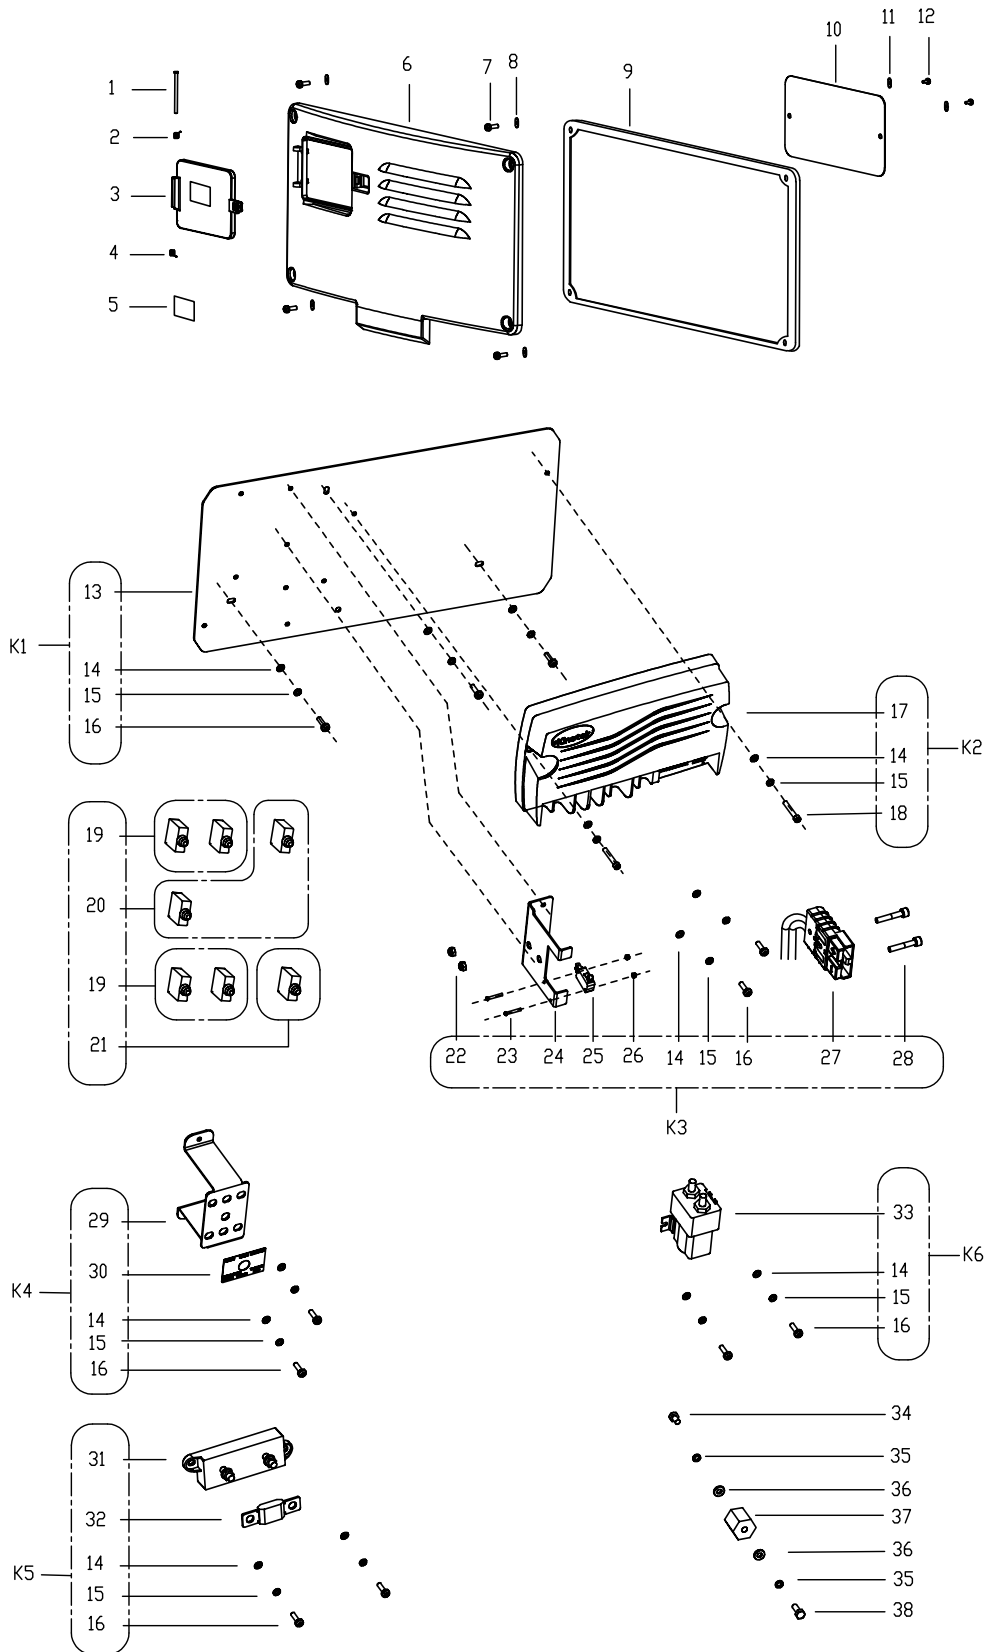

Pos.	Artikelnummer	Hoeveelheid	Omschrijving	Notes
1	VR31063	1	TRANSPARENT LID PIN	
2	VR13106	1	TORSIONAL SPRING	
3	VR31008	1	TRANSPARENT LID	
4	VR13104	1	TORSIONAL SPRING	
5		1	LABEL CHARGING SOCKET	
6	VR41506	1	LID MAIN CONTROLLER	
7	VA13474	4	SCREW M5 X 16	
8	VF13532	4	WASHER PLAIN M5	
9	VR41536	1	GASKET EVA	
10	VR41508	1	BOARD WATERPROOF	
11	VF13533	2	WASHET PLAIN M6X16X2	
12	VA50527	2	SCREW PH ST3.5X8	
13		1	PLATE ELECTRIC PARTS FIXED	
14		13	WASHER PLAIN Ø5XØ10X1	
15	VV13601	13	WASHER SPRING ID5	
16		11	SCREW PH M5X12	
17		1	MAIN CONTROLLER	
18		2	SCREW PH M5X30	
19	VR41912	4	CIRCUIT BREAKER 30A	
20	VR37039	2	BREAKER 3 AMP	
21	VF90747	1	CIRCUIT BREAKER	
22		2	NUT LOCK M6	
23	VF14244	2	SCREW M3 x 20	
24	VR41531	1	PLATE CHARGING SOCKET FIXED	
25	VF85507	1	MICO-SWITCH	
26		2	NUT LOCK M3	
27	VR41940	1	CHARGING CONNECTOR 175A GREY	
28	VF13633	2	SCREW M6 x 35	
29		1	BRACKET FUSE	
30		1	LABEL FUSE	
31	VS14214	1	HOLDER FUSE	
32	VR41915	1	FUSE 200A/DC 70V	
33		1	DC CONTACTOR SW80-999P 24V 125A	
34	VF14232	1	HEX SCREW M6x10	
35	VV13607	2	Washer lock M6	
36	VF13533	2	WASHET PLAIN M6X16X2	
37	VR13449	1	CONNECT WIRE POLE	
38	VF13495	1	SCREW M6X16	
K1	VR41563	1	ELECTRIC PARTS FIXED PLATE KIT	
K2	VR41564	1	MAIN CONTROLLER KIT	
K3	VR41556	1	CHARGING SOCKET FIXED KIT	
K4	VR41557	1	FIXED BRACKET KIT	
K5	VR41558	1	FUSE KIT	
K6	VR41559	1	DC CONTACTOR KIT