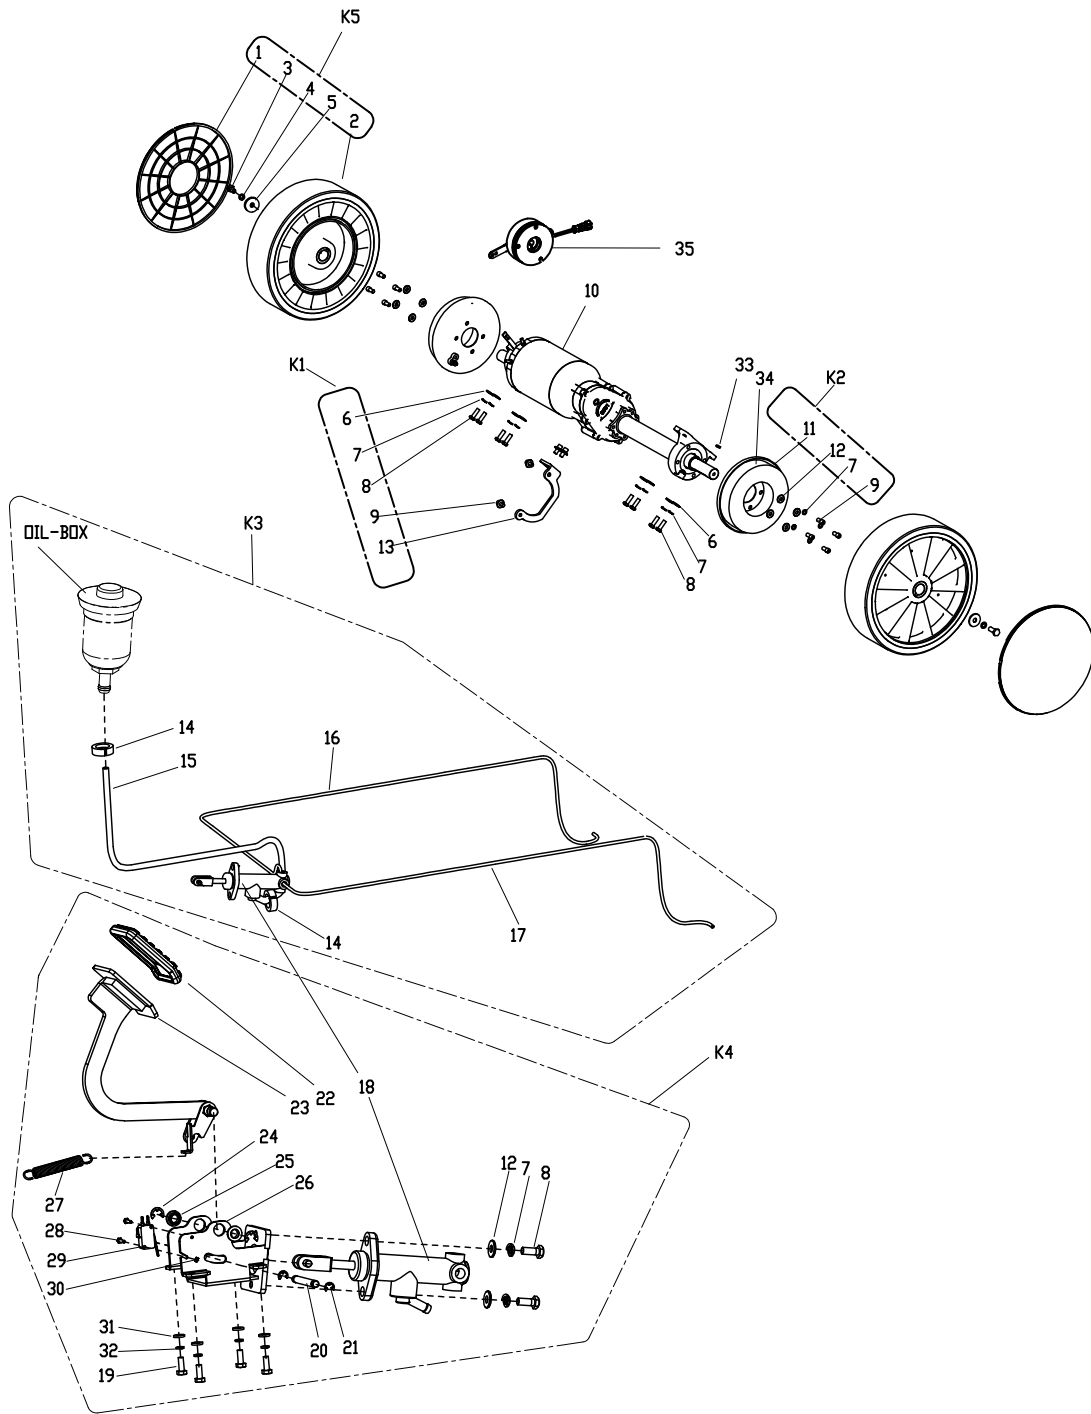

## FRONT MAIN FRAME ASSEMBLY

AS1050R

2020.10.26

2020.11.27

Pos.	Artikelnummer	Hoeveelheid	Omschrijving	Notes
1	VV20058	4	HHC SCREW M6x25	
2	VF13533	8	WASHET PLAIN M6X16X2	
3	VR12002	1	BRACKET FIXED BEARING	
4	VF14075	2	BEARING 6004 2RS	
5	VR12008	1	SPACER BUSHING	
6	VR12003	1	PLATE FIXED BEARING	
7	VF14506	4	NUT LOCK SS M6	
8		2	SCREW HEX SOC HD M5X12	
9	VR34031	6	SCREW BLACK M5 X 16	
10		1	TOOL BOX STORAGE	
11	VR41403	1	MAIN FRAME FRONT	
12	VV13656	6	SCREW M8X16	
13	VF13519	10	WASHER SPRING ID8	
14	VF13514A	6	WASHER PLAIN 8X16.5X1	
15	VR12014	1	BUZZER	
16	RD20652	1	Kabelbinder	
17		1	OVAL LOGO STEERING WHEEL	
18		1	CIRCULAR LOGO STEERING WHEEL	
19		1	STEERING WHEEL	
20	VA13491	3	SCREW M8 X 25	
21	VF82058	1	Washer	
22	VR10034	1	LOCK CONE BLOCK	
23	VR34014	1	STEERING WHEEL AXIS SHEATH	
24	VR41404	1	SHAFT STEERING WHEEL UPPER	
25		1	UNIVERSAL JOINT	
26	VF14251	2	SCREW M8X30	
27	VV13604	3	SCREW M8X20	
28	VR11006	2	BRARING	
29	VR41141	1	SHAFT STEERING WHEEL LOWER	
30	VF13524	1	WASHER PLAIN	
31		1	KEY SQUARE	
32		1	SPROCKET T15	
33	VF14516	2	NUT LOCK M8	
K1	VR24071	1	KIT BEARING BASE	
K2	VR41430	1	STORAGE BOX KIT	
K3	VR34041	1	KIT STEERING WHEEL	
K4	VR10039	1	KIT STEERING WHEEL LOCK	
K5	VR41431	1	UNIVERSAL JOINT KIT	
K6	VR41432	1	SPROCKET KIT	
K7	VR41171	1	BEARING UPPER KIT	
K8	VR34052	1	KIT BUZZER	