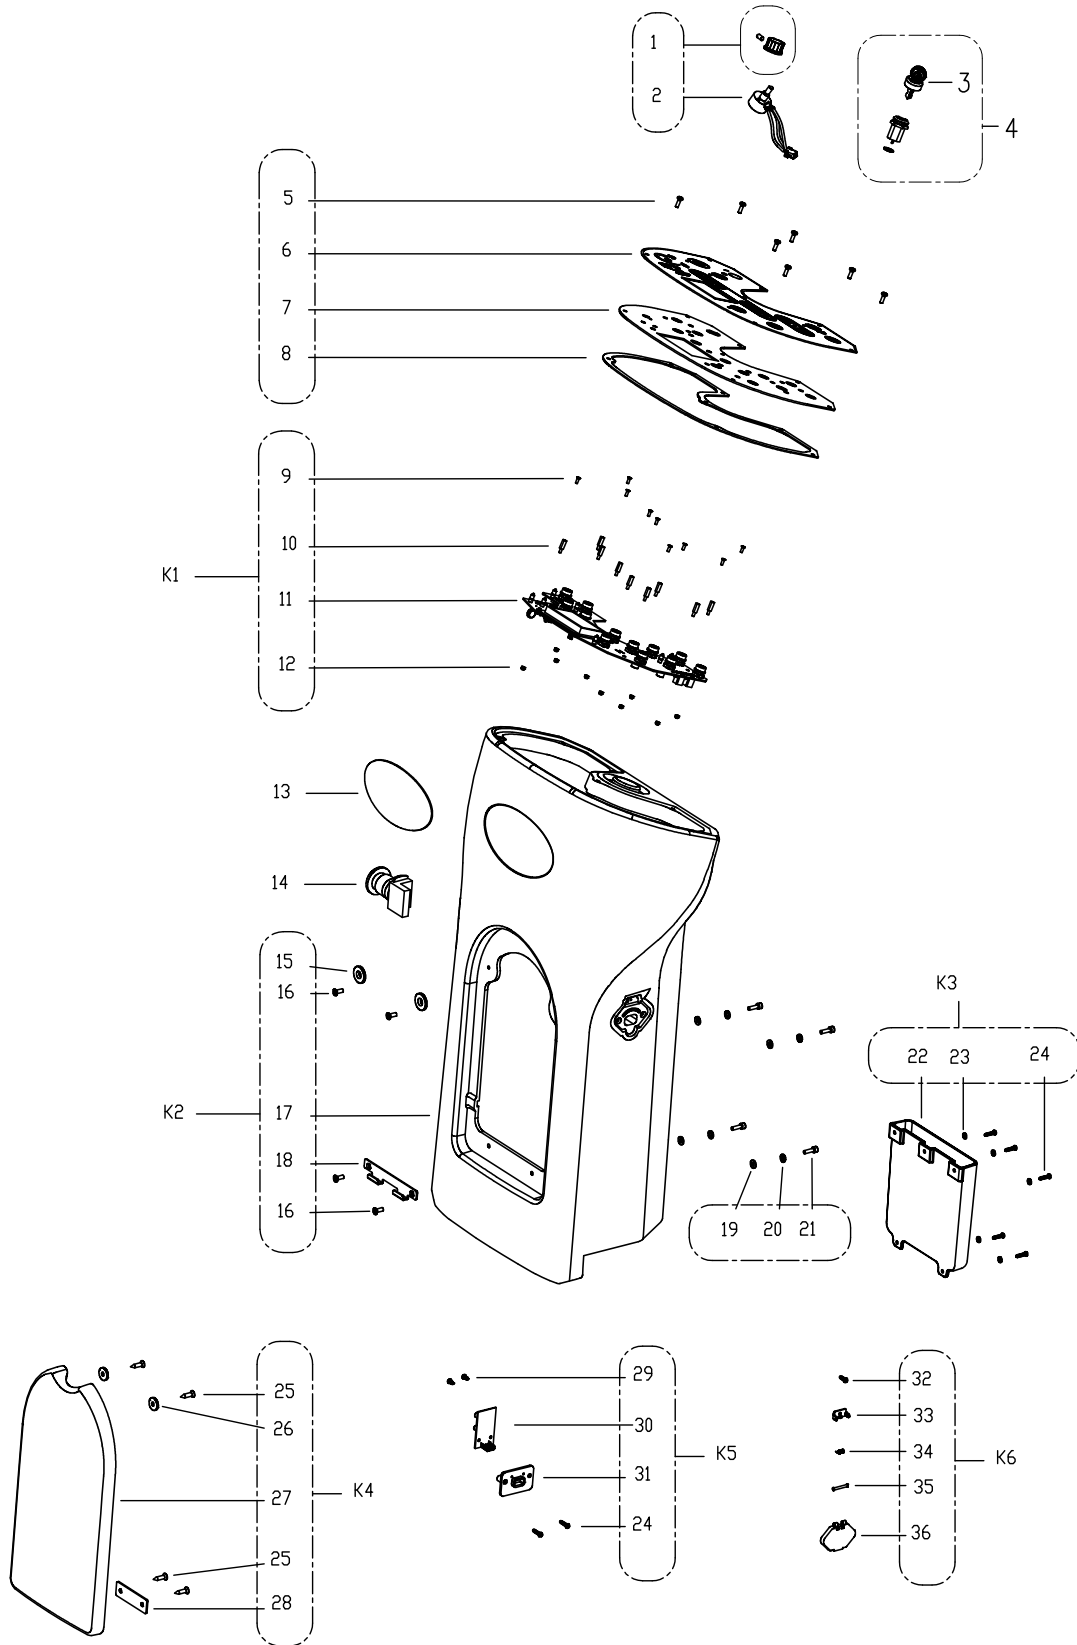

# SQUEEGEE ASSEMBLY

AS1050R

2020.10.26

2020.12.16

---

Pos.	Artikelnummer	Hoeveelheid	Omschrijving	Notes
K8	VR41341	1	SQUEEGEE KIT L1130MM / 44.5INCHES	

Pos.	Artikelnummer	Hoeveelheid	Omschrijving	Notes
1	VF81730	1	POTENTIOMETER KNOB	
2	VR41921	1	COMPONENT POTENTIOMETER	
3	146 2887 000	1	Sleutel 2 stuks	
4	9100001354	1	Kontaktslot	
5	VV13650A	7	SCREW M4X10	
6	VR41406	1	STICKER PANEL	
7	VR41407	1	BRACKET PANEL	
8	VR41421	1	GASKET PANEL EVA	
9		9	SCREW C/SUNK HD M3X8	
10		9	COLUMN SPACER PCB	
11		1	PCB MAIN CONTROL	
12		9	NUT LOCK M3	
13		1	LABEL LOGO	
14	VR41933	1	EMERGENCY SWITCH	
15		2	WASHER PLAIN C/SUNK HD	
16		4	SCREW C/SUNK HD M5X10	
17		1	HOUSING CONTROL	
18	VR41417	1	SUPPORT BRACKET COVER	
19	VF13614	4	WASHER DIA.6	
20	VV13607	4	Washer lock M6	
21	VF13498	4	SCREW M6X20	
22		1	BAG MOBILE PHONE	
23	VV13664	5	WASHER PLAIN DIA.4	
24	VA13477	7	SCREW M4*15	
25		4	SCREW SELF TAPPING ST5X12	
26		2	MAGNET	
27		1	COVER CONTROL HOUSING	
28		1	PLATE LIMITED COVER	
29		2	SCREW SELF TAPPING PH M3 X 11	
30		1	PCB USB	
31		1	PLATE USB FIXED	
32		1	SCREW SELF TAPPING PH ST3X8	
33		1	USB BRIDGE	
34		1	SPRING TORSION	
35		1	SHAFT	
36		1	COVER POWER SUPPLY	
K1	VR41423	1	PCB MAIN CONTROL KIT	
K2	VR41424	1	CONTROL HOUSING KIT	
K3	VR34050	1	KIT PHONE STORAGE	
K4	VR41425	1	COVER CONTROL HOUSING KIT	
K5	VR41426	1	PCB USB KIT	
K6	VR15200	1	KIT USB COVER	