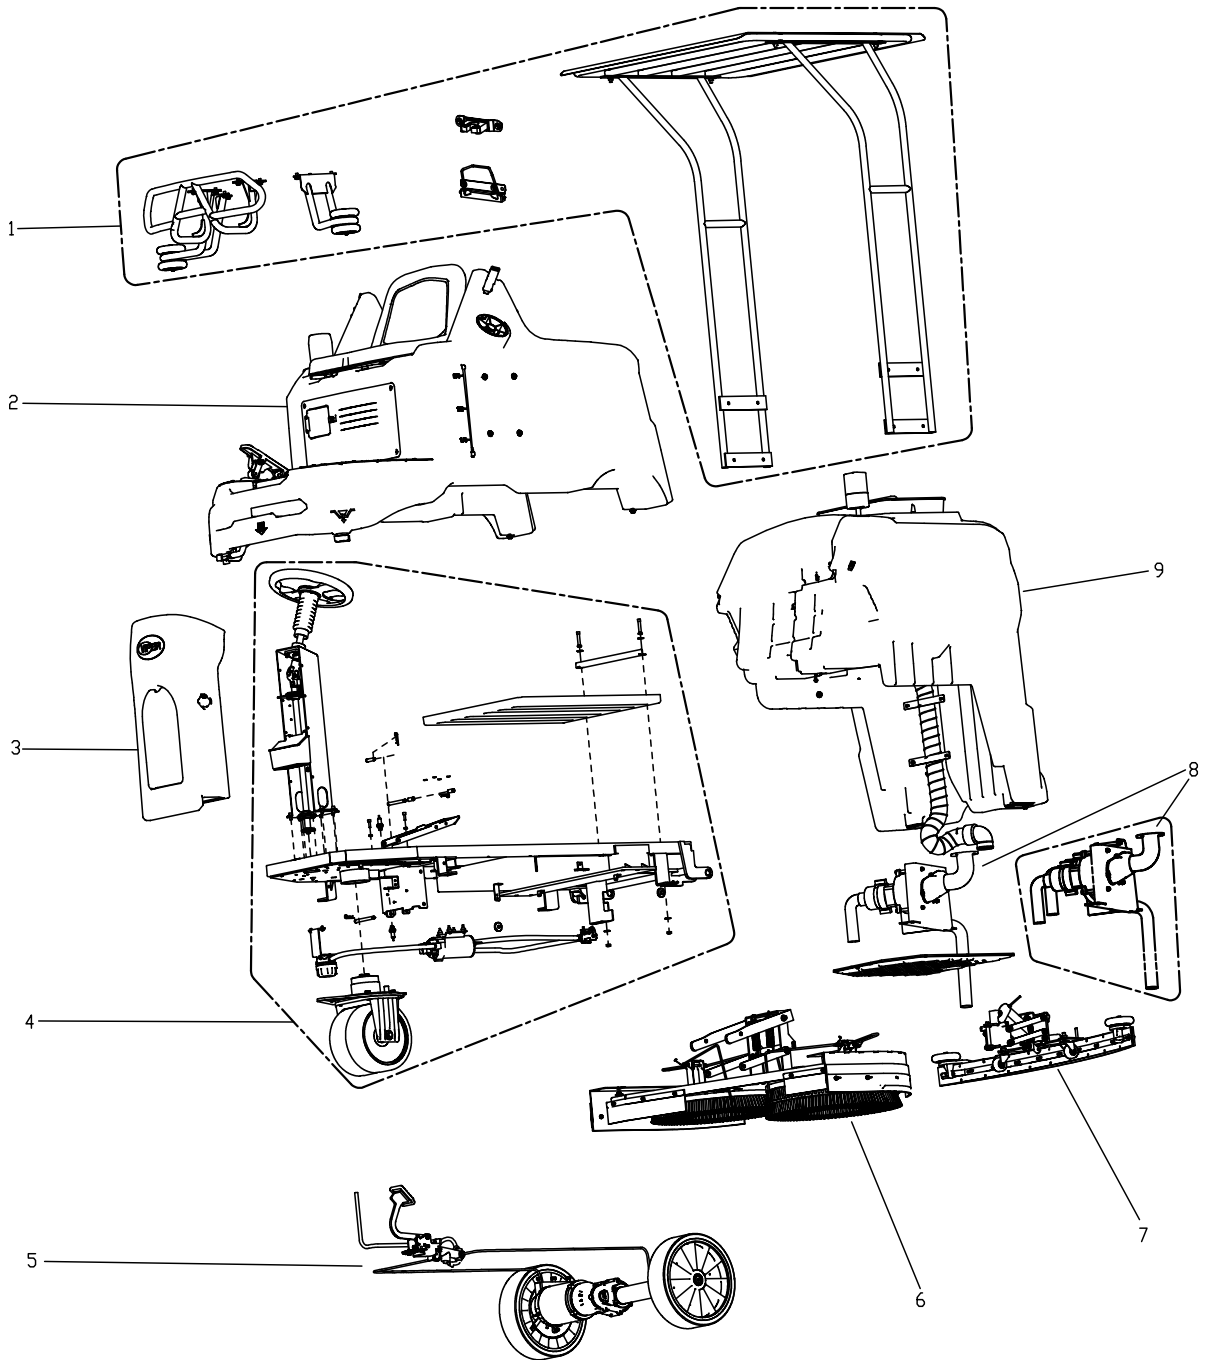

# TABLE OF CONTENTS

---

OVERVIEW .....	1
BUMPERS AND OVERHEAD GUARD AND MOP HOLDER .....	3
CHASSIS ASSEMBLY .....	5
FRONT MAIN FRAME ASSEMBLY .....	8
DRIVE WHEEL AND MECHANICAL BRAKE ASSEMBLY .....	10
BRUSH ASSEMBLY .....	12
SQUEEGEE ASSEMBLY .....	15
CONTROL HOUSING ASSEMBLY .....	18
SOLUTION TANK ASSEMBLY .....	20
ELECTRIC PARTS ASSEMBLY .....	23
RECOVERY TANK ASSEMBLY .....	25
VACUUM MOTOR ASSEMBLY .....	28
ELECTRIC PARTS .....	30
WEAR AND TEAR PARTS .....	32