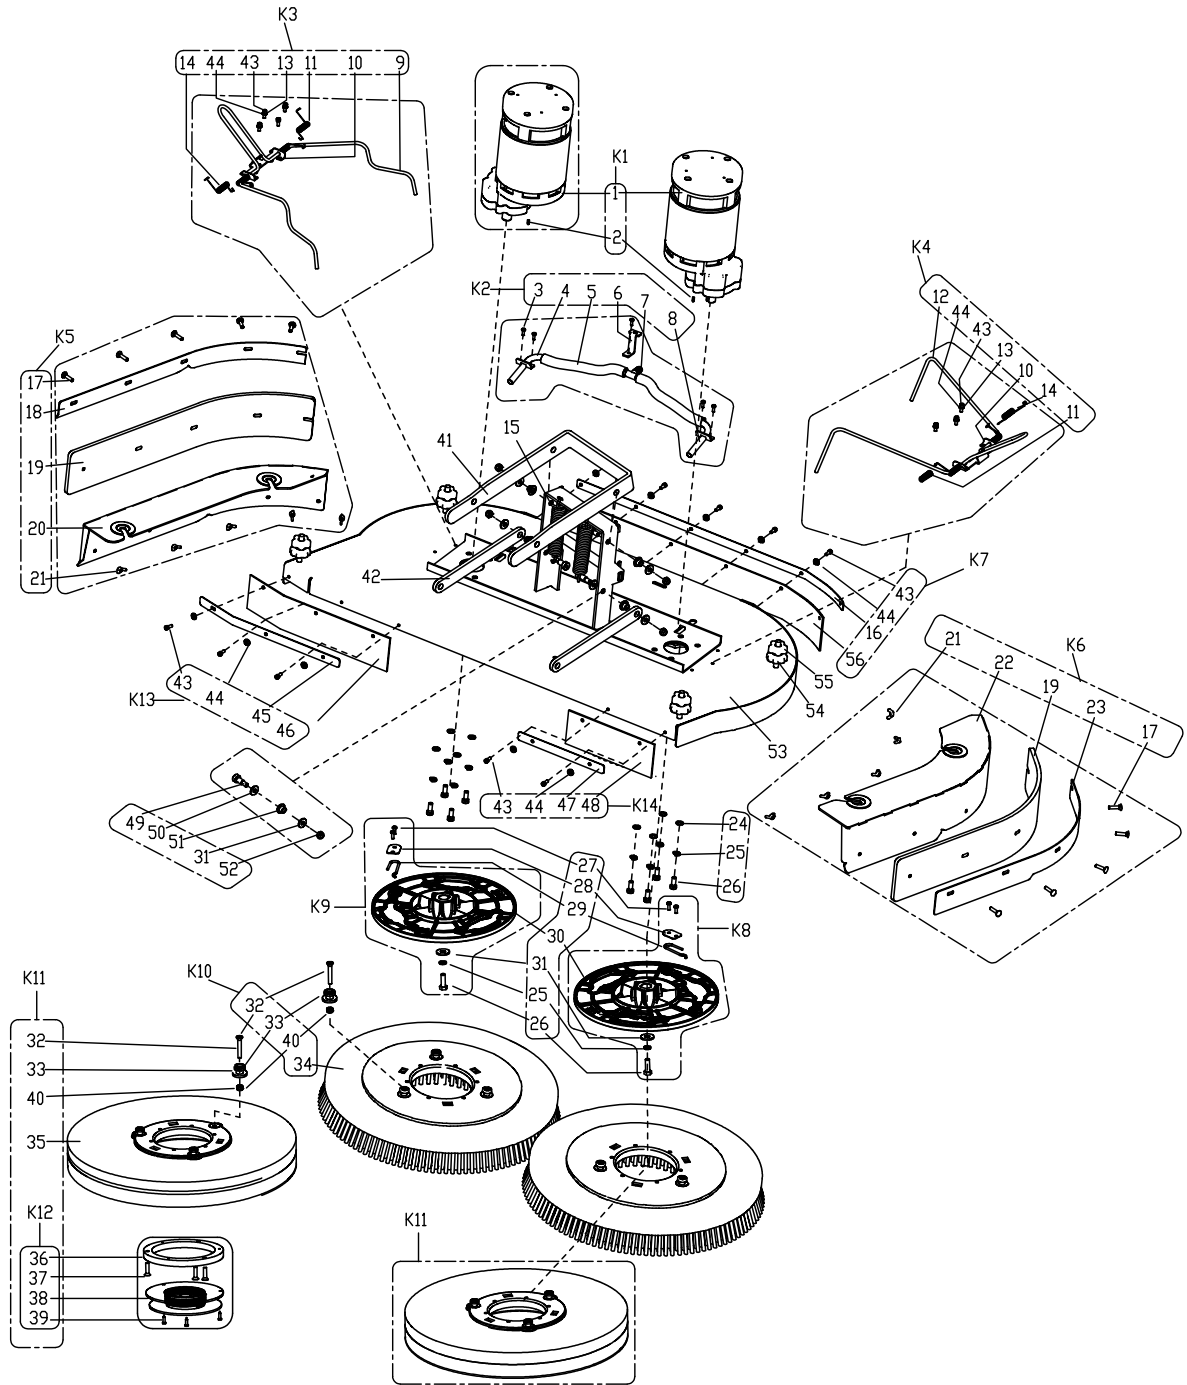

Pos.	Artikelnummer	Hoeveelheid	Omschrijving	Notes
1		2	BRUSH MOTOR 36V 750W	
2	ZD45407	2	KEY 6,35X25	
3	VV13650A	5	SCREW M4X10	
4		1	PIPE RIGHT STAINLESS	
5		2	DRAIN TUBE CONNECTION	
6		1	CLAMP THREE-WAY TUBE JOINT	
7	VF82040	1	HOSE BARB TEE	
8		1	PIPE LEFT STAINLESS	
9		1	CLAMP CLICK-ON BRUSH RIGHT	
10		2	BRACKET CLAMP CLICK-ON BRUSH	
11		2	SPRING TORSION Ø1.8 RIGHT	
12		1	CLAMP CLICK-ON BRUSH LEFT	
13	VV13601	6	WASHER SPRING ID5	
14		2	SPRING TORSION Ø1.8 LEFT	
15	VR41224	2	SPRING TENSION	
16	VR41220	1	STRAP SKIRT REAR STAINLESS	
17		10	SCREW CARRIAGE M6X25	
18	VR41249	1	STRAP SIDE BLADE RIGHT STAINLESS	
19	VR41206	2	BLADE SCRUB DECK RUBBER	
	VR41206LX	2	BLADE SCRUB DECK LINATEX	
20		1	BRACKET SIDE BLADE RIGHT	
21	VF14101	10	NUT BUTTERFLY M6	
22		1	BRACKET SIDE BLADE LEFT	
23	VR41256	1	STRAP SIDE BLADE LEFT	
24	VF13514A	8	WASHER PLAIN 8X16.5X1	
25	VF13519	10	WASHER SPRING ID8	
26	VV13604	10	SCREW M8X20	
27	VF13545	4	SCREW SELF-TAPPING ST M5 x 10	
28	VR35006	2	SPRING CLAMP	
29		2	CLAMP SPRING	
30	VS14319	2	DRIVER PAD BRUSH	
31	VF13542	10	WASHER PLAIN M8X26X2	
32	VF14225A	6	FH SCREW M6X40	
33	VF83133	6	STUD	
34		2	BRUSH 20INCH PP BLACK	
35		2	PAD HOLDER 20INCH	
36	VF83118	2	SPACER	
37		6	SCREW TAPPING ST6.5X30	
38	VF99003A	2	Big Mouth Pad Holder Lock	
39	VA13477	6	SCREW M4*15	
40		6	LOCKNUT M6	
41	VR41229	1	ARM U-SHAPED DECK UPPER	
42	VR41228	1	ARM U-SHAPED DECK DOWN	
43		18	SCREW HEX SOC HD M5X12	
44		12	WASHER PLAIN Ø5XØ10X1	
45	VR41219	1	STRAP SKIRT FRONT RIGHT	
46	VR41216	1	SKIRT FRONT RIGHT	
47	VR41218	1	STRAP SKIRT FRONT LEFT	
48	VR41217	1	SKIRT FRONT LEFT	
49	VF80355A	8	SHOULDER BOLT M10X16	
50	VF14122	8	PLAIN WASHER DIAMETER 10 x 20 x 2	
51	VR41230	8	BUSHING BRASS	
52	VF14516	8	NUT LOCK M8	
53	VR41201	1	BRUSH DECK WELDMENT	
54	VR41232	4	KNOB NUT M10 H12	
55	VR41226	4	KNOB NUT M10 H28	
56	VR41215	1	SKIRT REAR RUBBER	
K1	VR41903	2	BRUSH MOTOR 36V 750W