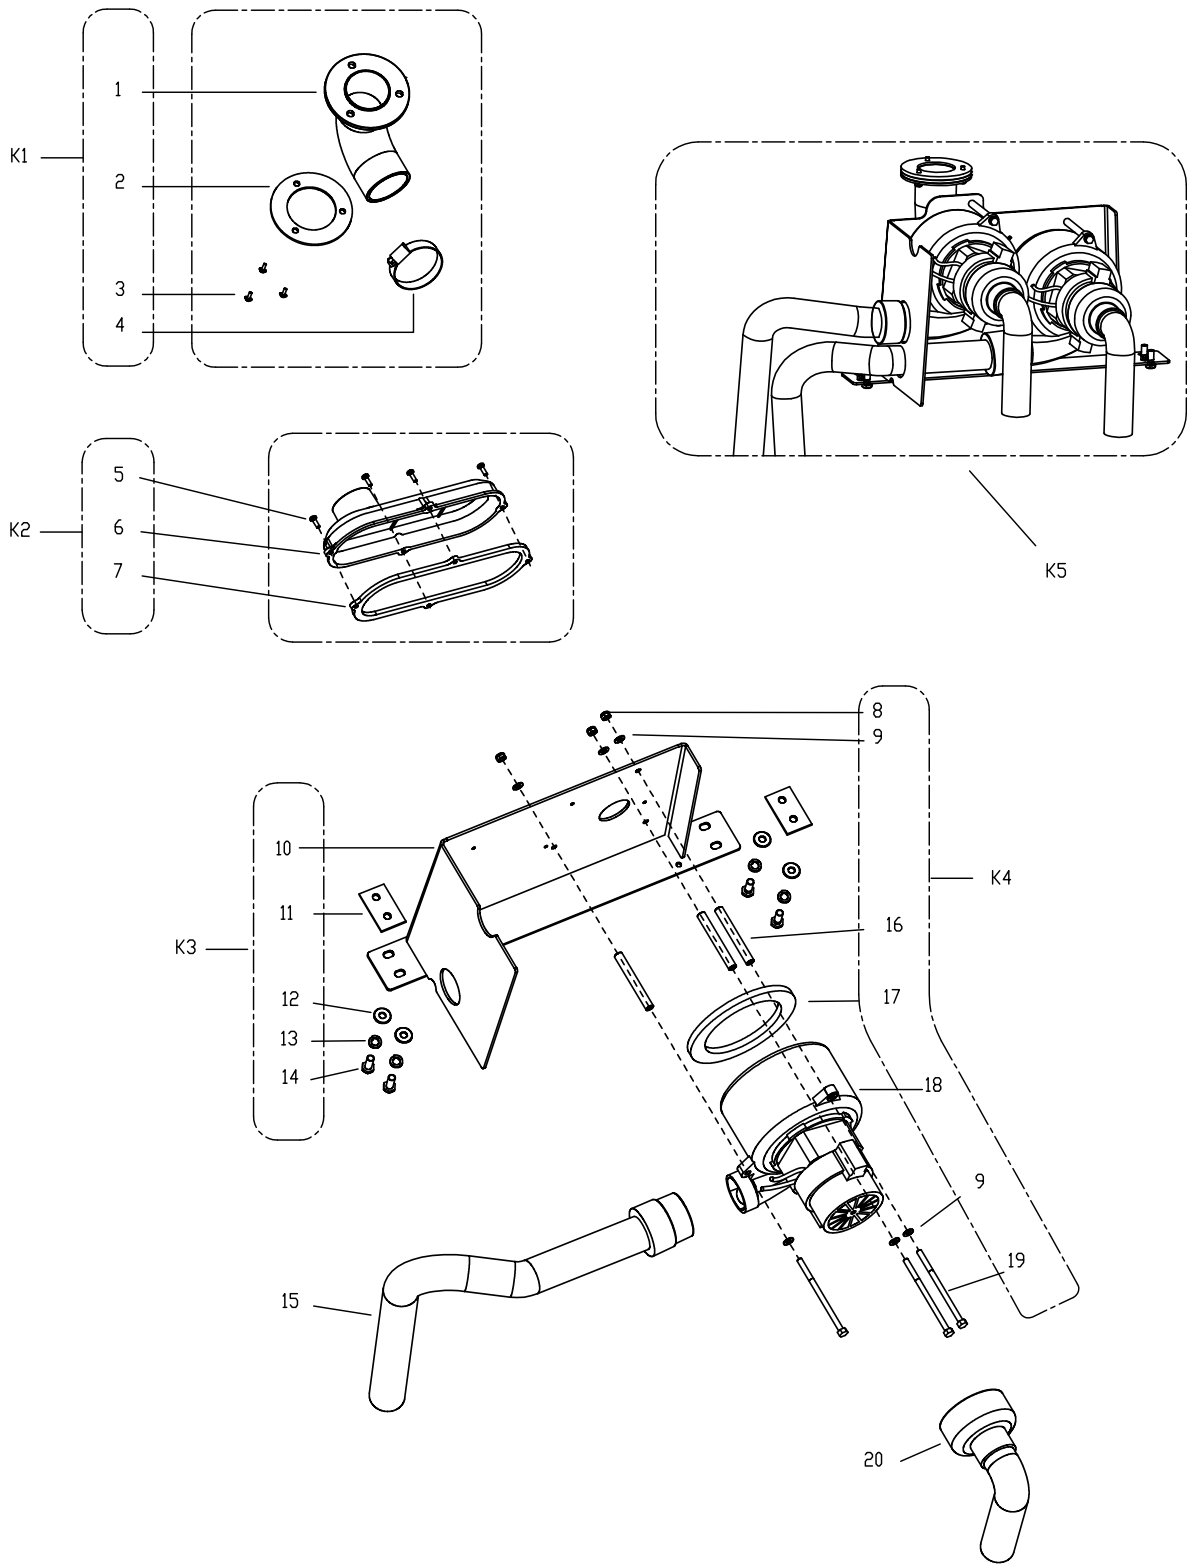

# RECOVERY TANK ASSEMBLY

AS1050R

2020.10.26

2020.11.27

---

<b>Pos.</b>	<b>Artikelnummer</b>	<b>Hoeveelheid</b>	<b>Omschrijving</b>	<b>Notes</b>
K7		1	VACUUM ASSEMBLY	
K8	VR41640	1	COVER VACUUM MOTOR KIT	
K9	VR41641	1	RECOVERY TANK LID ASSEMBLY	
K10	VR41657	1	RECOVERY TANK WATER LEVEL SWITCH KIT	
K11	VR41658	1	VACUUM MOTOR INTAKE KIT	
K12	VR17605	1	KIT SQUEEGEE HOOK	
K13	VR41644	1	VACUUM HOSE CLAMP KIT	
K14	VR41645	1	FIXED BRACKET RECOVERY TANK KIT	
K15	VR32018	1	KIT VACUUM HOSE CLAMP	