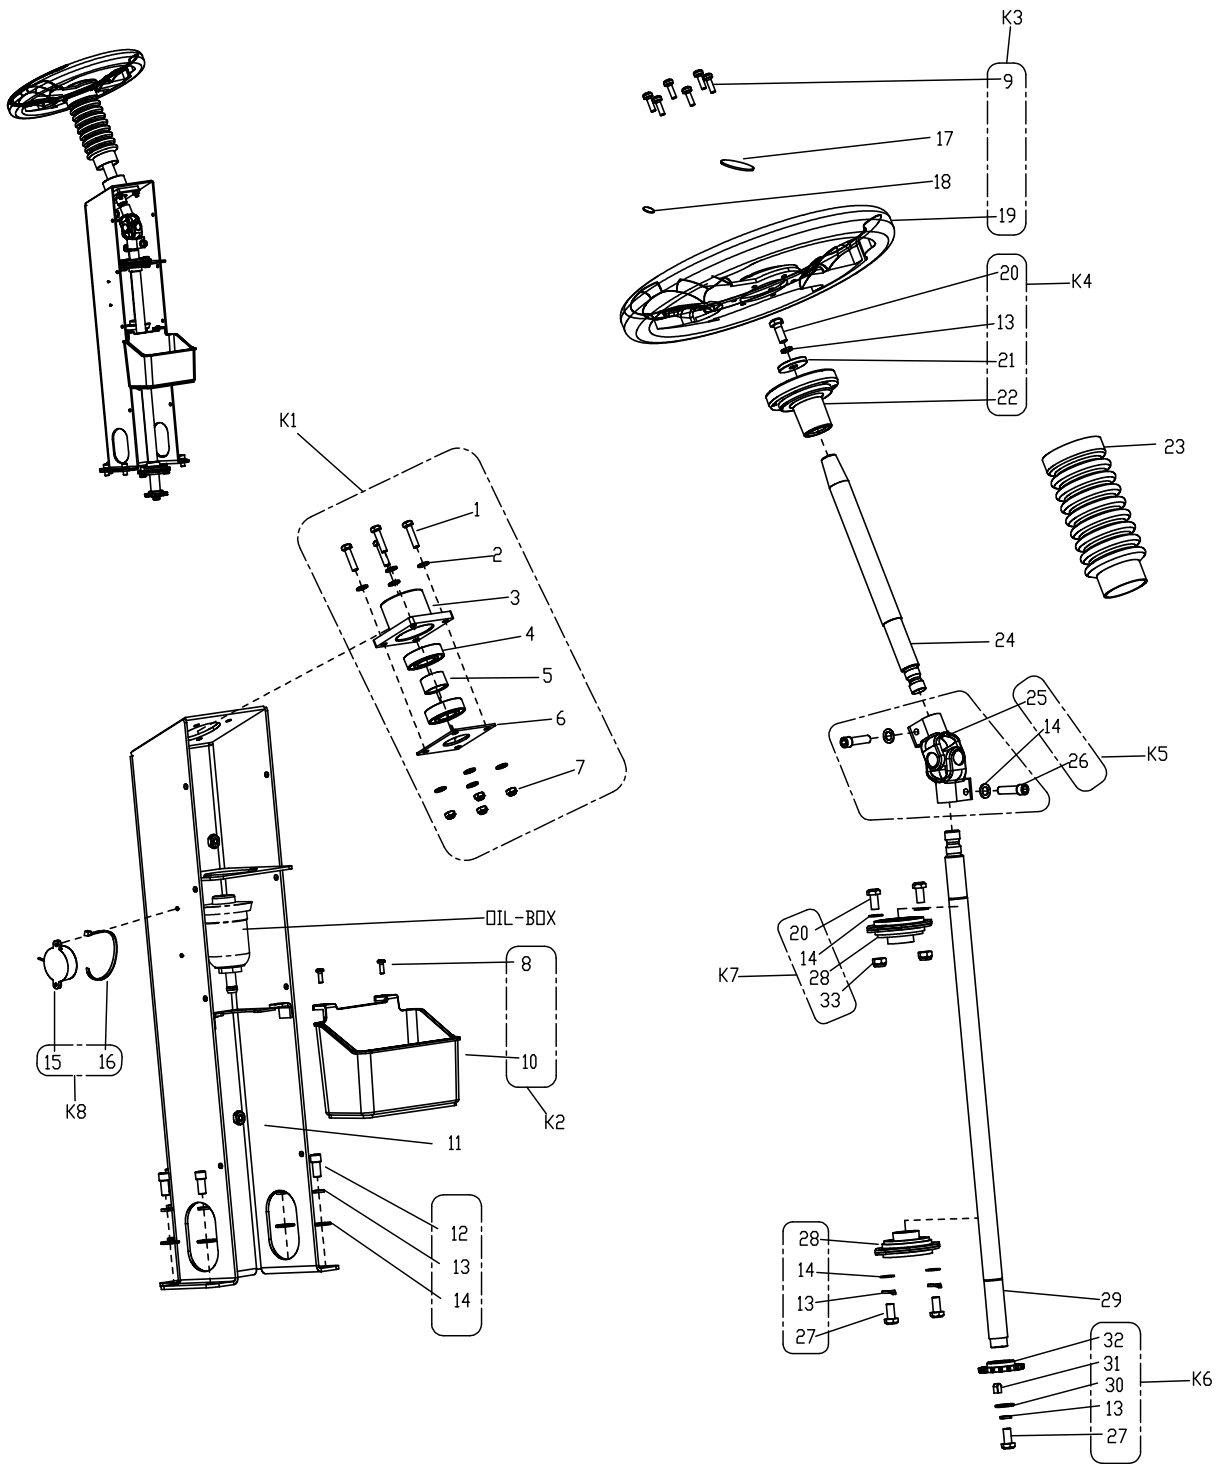

FRONT MAIN FRAME ASSEMBLY

AS1050R

2020.10.26

2020.11.27

FRONT MAIN FRAME ASSEMBLY

AS1050R

2020.10.26

2020.11.27

Pos.	Artikelnummer	Hoeveelheid	Omschrijving	Notes
1	VV20058	4	HHC SCREW M6x25	
2	VF13533	8	WASHET PLAIN M6X16X2	
3	VR12002	1	BRACKET FIXED BEARING	
4	VF14075	2	BEARING 6004 2RS	
5	VR12008	1	SPACER BUSHING	
6	VR12003	1	PLATE FIXED BEARING	
7	VF14506	4	NUT LOCK SS M6	
8		2	SCREW HEX SOC HD M5X12	
9	VR34031	6	SCREW BLACK M5 X 16	
10		1	TOOL BOX STORAGE	
11	VR41403	1	MAIN FRAME FRONT	
12	VV13656	6	SCREW M8X16	
13	VF13519	10	WASHER SPRING ID8	
14	VF13514A	6	WASHER PLAIN 8X16.5X1	
15	VR12014	1	BUZZER	
16	RD20652	1	Kabelbinder	
17		1	OVAL LOGO STEERING WHEEL	
18		1	CIRCULAR LOGO STEERING WHEEL	
19		1	STEERING WHEEL	
20	VA13491	3	SCREW M8 X 25	
21	VF82058	1	Washer	
22	VR10034	1	LOCK CONE BLOCK	
23	VR34014	1	STEERING WHEEL AXIS SHEATH	
24	VR41404	1	SHAFT STEERING WHEEL UPPER	
25		1	UNIVERSAL JOINT	
26	VF14251	2	SCREW M8X30	
27	VV13604	3	SCREW M8X20	
28	VR11006	2	BRARING	
29	VR41141	1	SHAFT STEERING WHEEL LOWER	
30	VF13524	1	WASHER PLAIN	
31		1	KEY SQUARE	
32		1	SPROCKET T15	
33	VF14516	2	NUT LOCK M8	
K1	VR24071	1	KIT BEARING BASE	
K2	VR41430	1	STORAGE BOX KIT	
K3	VR34041	1	KIT STEERING WHEEL	
K4	VR10039	1	KIT STEERING WHEEL LOCK	
K5	VR41431	1	UNIVERSAL JOINT KIT	
K6	VR41432	1	SPROCKET KIT	
K7	VR41171	1	BEARING UPPER KIT	
K8	VR34052	1	KIT BUZZER