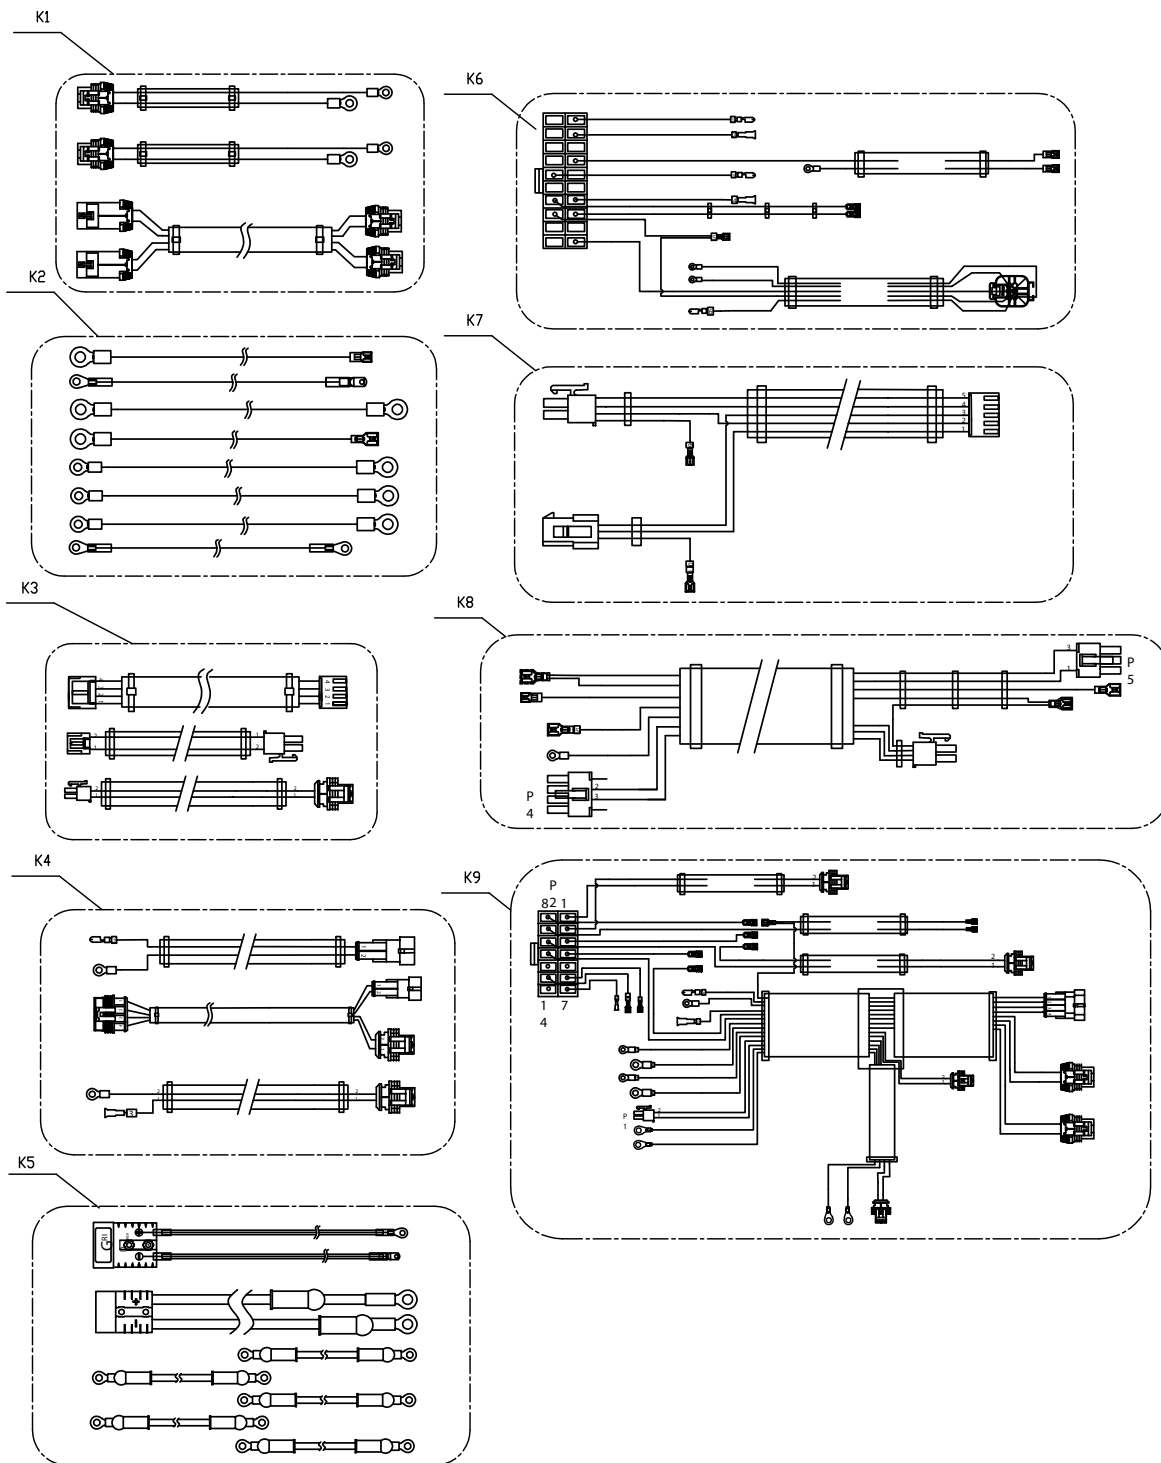

Pos.	Artikelnummer	Hoeveelheid	Omschrijving	Notes
1		1	ELBOW RUBBER	
2		1	PLATE FIXED ELBOW RUBBER	
3		3	SCREW WITH WASHER M5X14	
4		1	CLAMP 2"	
5	VV13650A	4	SCREW M4X10	
6		1	BOX VACUUM SUCTION	
7		1	GASKET EVA	
8		3	NUT LOCK M6	
9	VF13533	6	WASHET PLAIN M6X16X2	
10		1	BRACKET VACUUM MOTOR	
11	VR41626	1	SHOCK PAD EVA	
12	VF13524	4	WASHER PLAIN	
13	VF13519	4	WASHER SPRING ID8	
14	VA13491	4	SCREW M8 X 25	
15	VR41628	1	HOSE SILENCER VACUUM MOTOR	
16		3	SLEEVE	
17	VF86135	1	VACUUM MOTOR GASKET	
18	VR41904	1	VACUUM MOTOR 600W	
19		3	SCREW HEX M6X105 SS	
20	VR41618	1	HOSE HEAT DISSIPATION	
K1	VR41651	1	ELBOW RUBBER KIT	
K2	VR41652	1	VACUUM SUCTION BOX KIT	
K3	VR41655	1	BRACKET VACUUM MOTOR KIT	
K4	VR41653	1	VACUUM MOTOR KIT	
K5*	VR41654	1	DUAL VACUUM MOTOR KIT	[1]

Part Notes:

1. [1] - AS050R dual vacuum motor installation instruction