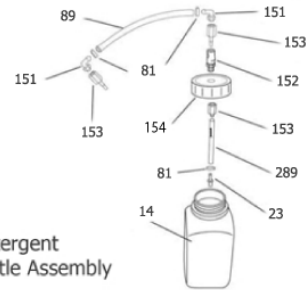

Detergent Bottle Assembly