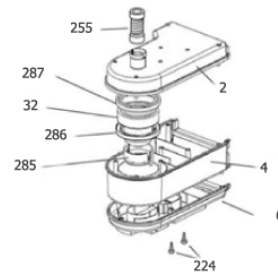

Part Notes:

- [1] - Bottle gasket
- [2] - Wire tie 100mm natural
- [3] - STOCK COVERS GUARANTEE
- [4] - NO LONGER AVAILABLE
- [5] - Elbow 1/8"
- [6] - Manifold 1/4"
- [7] - Cross piece 1/4"
- [8] - Adaptor 1/4" - 1/8"
- [9] - Conical extension 1/4"
- [10] - Locknut M6
- [11] - Washer M6 25mm
- [12] - Elbow 1/4" braided
NO LONGER AVAILABLE
- [13] - Male quick coupling socket
- [14] - Female quick coupling plug
NO LONGER AVAILABLE
- [15] - T-piece 1/4"
- [16] - Hose tail 1/4" 6mm

- [17] - Male coupling 1/4" 6mm
- [18] - Male coupling 1/8" 6mm

SDV8000

Auto Fill Pump

Wheel Assembly

Detergent Pump

Water Filter Assembly

Varisteam Assembly

Motor Assembly