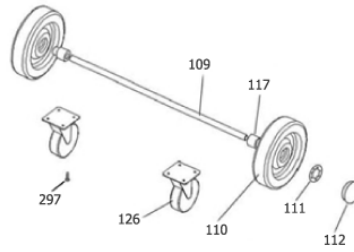

Part Notes:

- [1] - Hose adaptor grill
- [2] - STOCK COVERS GUARANTEE
- [3] - NO LONGER AVAILABLE
- [4] - Hose adaptor no grill
- [5] - Bottle gasket
- [6] - Adaptor clamp
- [7] - ALTERNATIVE USE 31000244
- [8] - Screw M5x25
- [9] - Screw no.8x1
- [10] - Proof washer M5
- [11] - Adaptor 1/2" to 3/8"
- [12] - Bottle shelf
- [13] - Tank shelf
- [14] - Middle plate
- [15] - Wheel bracket, included in kit 31000999
- [16] - Frame support front/back
- [17] - Frame support Left/right
- [18] - Front cover
- [19] - Back panel
- [20] - Side plate Left
- [21] - Side plate right
- [22] - Screw 8x5/8"
- [23] - Earth spade
- [24] - O-ring kit for front socket and extension tubes

SDV4500

Auto Fill Pump

Wheel Assembly

Detergent Pump

Water Filter Assembly

Varisteam Assembly

Motor Assembly

Pos.	Artikelnummer	Hoeveelheid	Omschrijving	Notes
00	31000999	1	BACK WHEEL ASSEMBLY	[1]
03		1	Motor cover	[2]
05		1	Motor housing	[3]
07		1	Motor base	[4]
30	31000211	1	PUMP EX5 W/BRASS	
31	31000363	1	RUBBER MOUNTING AUTOFILL PUMP	
32	31000212	1	MOTOR 850W	
41	31000213	1	WATER FILTRATION ASSY	
86	31000395	1	HOSE CONNECTOR 1/8 INCH	[5]
88	31000229	1	VARI STEAM VALVE	
89	31000397	1	BRAIDED EPDM TUBE 5MM ID 10MM OD X 1M	
90		1	T-piece 1/8	[6]
95		1	Elbow 1/8"	[7]
96	31000231	1	DEARAETOR DEA500 BRASS	
99	31000232	1	INLET RUBBER ELBOW	
109		1	Axle bar, included in kit 31000999	[8]
110		1	Wheel W150-PA.PU, included in kit 31000999	[9]
111		1	Star washer, included in kit 31000999	[10]
112		1	Starlock, included in kit 31000999	[11]
117		1	Wheel bushing, included in kit 31000999	[12]
118	31000234	1	FILTER SOCK	
126	31000235	1	CASTOR WITH BRAKE	
128	31000236	1	INLINE WATER FILTER	
161	31000245	1	LEMON CLIP - 2 EARED CLAMP	
224		1	Screw 10x3/4"	[13]
254	31000421	1	32MM HOSE X 205MM WITH CUFF	
285		1	Top motor gasket	[14]
286	31000432	1	MIDDLE MOTOR GASKET	
287	31000433	1	BOTTOM MOTOR GASKET	
295	31000259	1	TUBE RELIEF 1 MTR	
297		1	Screw M6 hex. flange x20mm	[15]