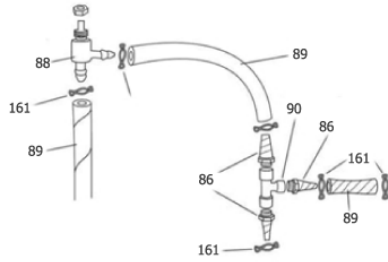

SDV4500

Auto Fill Pump

Wheel Assembly

Detergent Pump

Water Filter Assembly

Varisteam Assembly

Motor Assembly

Pos.	Artikelnummer	Hoeveelheid	Omschrijving	Notes
00	31000999	1	BACK WHEEL ASSEMBLY	[1]
03		1	Motor cover	[2]
05		1	Motor housing	[3]
07		1	Motor base	[4]
30	31000211	1	PUMP EX5 W/BRASS	
31	31000363	1	RUBBER MOUNTING AUTOFILL PUMP	
32	31000212	1	MOTOR 850W	
41	31000213	1	WATER FILTRATION ASSY	
86	31000395	1	HOSE CONNECTOR 1/8 INCH	[5]
88	31000229	1	VARI STEAM VALVE	
89	31000397	1	BRAIDED EPDM TUBE 5MM ID 10MM OD X 1M	
90		1	T-piece 1/8	[6]
95		1	Elbow 1/8"	[7]
96	31000231	1	DEARAETOR DEA500 BRASS	
99	31000232	1	INLET RUBBER ELBOW	
109		1	Axle bar, included in kit 31000999	[8]
110		1	Wheel W150-PA.PU, included in kit 31000999	[9]
111		1	Star washer, included in kit 31000999	[10]
112		1	Starlock, included in kit 31000999	[11]
117		1	Wheel bushing, included in kit 31000999	[12]
118	31000234	1	FILTER SOCK	
126	31000235	1	CASTOR WITH BRAKE	
128	31000236	1	INLINE WATER FILTER	
161	31000245	1	LEMON CLIP - 2 EARED CLAMP	
224		1	Screw 10x3/4"	[13]
254	31000421	1	32MM HOSE X 205MM WITH CUFF	
285		1	Top motor gasket	[14]
286	31000432	1	MIDDLE MOTOR GASKET	
287	31000433	1	BOTTOM MOTOR GASKET	
295	31000259	1	TUBE RELIEF 1 MTR	
297		1	Screw M6 hex. flange x20mm	[15]

Part Notes:

- [1] - Contains position 109-112 117
- [2] - Motor cover
- [3] - Motor housing
- [4] - Motor base
- [5] - STOCK COVERS GUARANTEE
- [6] - T-piece 1/8
- [7] - Elbow 1/8"
- [8] - Axle bar, included in kit 31000999
- [9] - Wheel W150-PA.PU, included in kit 31000999
- [10] - Star washer, included in kit 31000999
- [11] - Starlock, included in kit 31000999
- [12] - Wheel bushing, included in kit 31000999
- [13] - Screw 10x3/4"
- [14] - Top motor gasket
- [15] - Screw M6 hex. flange x20mm