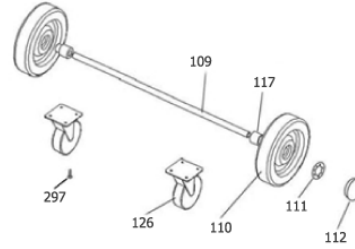

Wheel Assembly