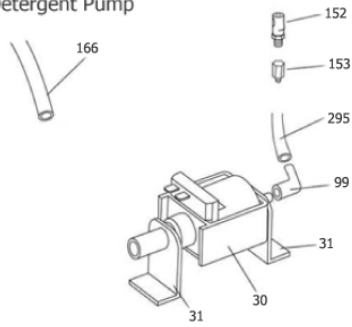

Part Notes:

- [1] - Bottle gasket
- [2] - Wire tie 100mm natural
- [3] - STOCK COVERS GUARANTEE
- [4] - NO LONGER AVAILABLE
- [5] - Elbow 1/8"
- [6] - Manifold 1/4"
- [7] - Cross piece 1/4"
- [8] - Adaptor 1/4" - 1/8"
- [9] - Conical extension 1/4"
- [10] - Locknut M6
- [11] - Washer M6 25mm
- [12] - Elbow 1/4" braided
NO LONGER AVAILABLE
- [13] - Male quick coupling socket
- [14] - Female quick coupling plug
NO LONGER AVAILABLE
- [15] - T-piece 1/4"
- [16] - Hose tail 1/4" 6mm

- [17] - Male coupling 1/4" 6mm
- [18] - Male coupling 1/8" 6mm

SDV8000

Auto Fill Pump

Wheel Assembly

Detergent Pump

Water Filter Assembly

Varisteam Assembly

Motor Assembly

Part Notes:

- [1] - Contains position 109-112 117
- [2] - Motor cover
- [3] - Motor housing
- [4] - Motor base
- [5] - Elbow 1/8"
- [6] - Axle bar, included in kit 31000999
- [7] - Wheel W150-PA-P, included in kit 31000999
- [8] - Star washer, included in kit 31000999
- [9] - Starlock, included in kit 31000999
- [10] - Wheel bushing, included in kit 31000999
- [11] - Male quick coupling sockeet
- [12] - Female quick coupling 1/4" plug
- [13] - Tee/Detergent pump copper pipe
- [14] - Solenoid/varisteam copper pipe
- [15] - Autofill/boiler copper pipe
- [16] - Varisteam/tee copper pipe
- [17] - Male coupling 1/8" 6mm
- [18] - Screw 10*3/4"
- [19] - Top motor gasket
- [20] - Middle motor gasket