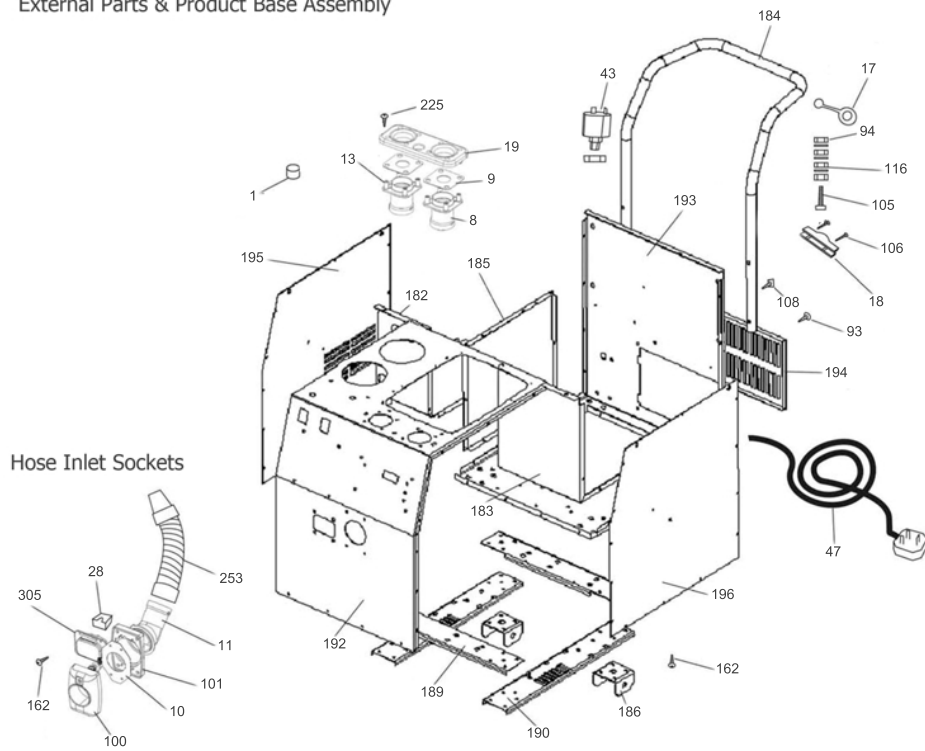

SDV4500

Boiler Assembly

Bottle Assembly

Switches & Electronic

External Parts & Product Base Assembly

Hose Inlet Sockets

Pos.	Artikelnummer	Hoeveelheid	Omschrijving	Notes
01	31000201	1	1/4 INCH SPINDLE CONTROL KNOB	
08		1	Hose adaptor grill	[1]
09	31000356	1	HOSE ADAPTOR SEAL	
10	31000357	1	SEAL SUCTION SOCKET 2846	[2]
11	31000358	1	SOCKEL ADAPTOR	[3]
13		1	Hose adaptor no grill	[4]
14	31000202	1	2.5L BOTTLE	
15		1	Bottle gasket	[5]
16	31000203	1	BLACK BOTTLE CAP	
17	31000204	1	HEYCO BUSH 01/11920/0	[3]
18	31000360	1	CORD CLAMP INT STR/RELIEF 01/22647/0	[3]
19		1	Adaptor clamp	[6]
23	31000206	1	CLEAN FILTER TRIO	
24	31000207	1	THERMAL CUT-OUT AND T-STAT 180/260	[2]
25	31000208	1	PRESSURE SWITCH	
26	31000209	1	RELEASE VALVE 11300 5/6 1/8BAR	
27	31000210	1	SOLENOID VALVE	
28	31000361	1	ILME FEMALE POWER SUPPLY	
43	31000214	1	AC LINE FILTER W/NUT AND WASHER	
44	31000215	1	MAINS ON/OFF SWITCH W. LIGHT	
45	31000216	1	HANDLE CONTROL SWITCH	[3]
46	31000217	1	MAIN PCB POWER BOARD	
47	31001330	1	240V EU SCHUKO MAINS CORD 10M	
47	31000218	1	CORD 3W 10M H05V2V2-F 1.5MM2 UK	[3]
48	31000219	1	DISPLAY BOARD PCB W/RIBBON	
71	31000383	1	LOOM 31 EARTH WIRE	
84	31000228	1	BOILER 1950W ELEMENT	
85	31000394	1	SCREW M4 X 6 PAN POZI TAPTITE	
86	31000395	1	HOSE CONNECTOR 1/8 INCH	[2]
92	31000230	1	WHITE DIPPER	[7]
93	31000399	1	SCREW M4 X 25 PAN POZI	
94	31000400	1	NUT M5 HEX PRESSES BRASS 3MM	
97	31000401	1	BOTTLE SEAL NUT	[3]
98	31000402	1	SPIGOT BOTTLE SEAL	
100	31000403	1	SUCTION SOCKET ASSY	
101	31000404	1	GASKET	[2]
104	31000407	1	SPACERS FOR MAIN BOARD M4	
105		1	Screw M5x25	[8]
106		1	Screw no.8x1	[9]
108	31000233	1	PLASTIC HANDLE WINGNUT 34723	
116		1	Proof washer M5	[10]
121	31000409	1	BOLT M5 FOR BOILER	
122	31000410	1	NUT M5 FOR BOILER	
134		1	Adaptor 1/2" to 3/8"	[11]
161	31000245	1	LEMON CLIP - 2 EARED CLAMP	
162	31000246	1	S/S M4 X 10MM ALLEN HEAD BOLTS	[2]
182		1	Bottle shelf	[12]
183		1	Tank shelf	[13]
184	31000254	1	TURBULAR HANDLE	
185		1	Middle plate	[14]
186		1	Wheel bracket, included in kit 31000999	[15]
187	31000418	1	BOILER BRACKET 4 BAR BOILER	[3]
189		1	Frame support front/back	[16]
190		1	Frame support Left/right	[17]
192		1	Front cover	[18]
193		1	Back panel	[19]
194	31000419	1	FILTER DOOR STAINLESS STEEL	
195		1	Side plate Left	[20]