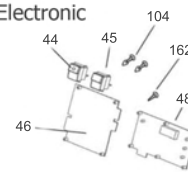

SDV4500

Boiler Assembly

Bottle Assembly

Switches & Electronic

External Parts & Product Base Assembly

Hose Inlet Sockets

Pos.	Artikelnummer	Hoeveelheid	Omschrijving	Notes
01	31000201	1	1/4 INCH SPINDLE CONTROL KNOB	
08		1	Hose adaptor grill	[1]
09	31000356	1	HOSE ADAPTOR SEAL	
10	31000357	1	SEAL SUCTION SOCKET 2846	[2]
11	31000358	1	SOCKEL ADAPTOR	[3]
13		1	Hose adaptor no grill	[4]
14	31000202	1	2.5L BOTTLE	
15		1	Bottle gasket	[5]
16	31000203	1	BLACK BOTTLE CAP	
17	31000204	1	HEYCO BUSH 01/11920/0	[3]
18	31000360	1	CORD CLAMP INT STR/RELIEF 01/22647/0	[3]
19		1	Adaptor clamp	[6]
23	31000206	1	CLEAN FILTER TRIO	
24	31000207	1	THERMAL CUT-OUT AND T-STAT 180/260	[2]
25	31000208	1	PRESSURE SWITCH	
26	31000209	1	RELEASE VALVE 11300 5/6 1/8BAR	
27	31000210	1	SOLENOID VALVE	
28	31000361	1	ILME FEMALE POWER SUPPLY	
43	31000214	1	AC LINE FILTER W/NUT AND WASHER	
44	31000215	1	MAINS ON/OFF SWITCH W. LIGHT	
45	31000216	1	HANDLE CONTROL SWITCH	[3]
46	31000217	1	MAIN PCB POWER BOARD	
47	31001330	1	240V EU SCHUKO MAINS CORD 10M	
47	31000218	1	CORD 3W 10M H05V2V2-F 1.5MM2 UK	[3]
48	31000219	1	DISPLAY BOARD PCB W/RIBBON	
71	31000383	1	LOOM 31 EARTH WIRE	
84	31000228	1	BOILER 1950W ELEMENT	
85	31000394	1	SCREW M4 X 6 PAN POZI TAPTITE	
86	31000395	1	HOSE CONNECTOR 1/8 INCH	[2]
92	31000230	1	WHITE DIPPER	[7]
93	31000399	1	SCREW M4 X 25 PAN POZI	
94	31000400	1	NUT M5 HEX PRESSES BRASS 3MM	
97	31000401	1	BOTTLE SEAL NUT	[3]
98	31000402	1	SPIGOT BOTTLE SEAL	
100	31000403	1	SUCTION SOCKET ASSY	
101	31000404	1	GASKET	[2]
104	31000407	1	SPACERS FOR MAIN BOARD M4	
105		1	Screw M5x25	[8]
106		1	Screw no.8x1	[9]
108	31000233	1	PLASTIC HANDLE WINGNUT 34723	
116		1	Proof washer M5	[10]
121	31000409	1	BOLT M5 FOR BOILER	
122	31000410	1	NUT M5 FOR BOILER	
134		1	Adaptor 1/2" to 3/8"	[11]
161	31000245	1	LEMON CLIP - 2 EARED CLAMP	
162	31000246	1	S/S M4 X 10MM ALLEN HEAD BOLTS	[2]
182		1	Bottle shelf	[12]
183		1	Tank shelf	[13]
184	31000254	1	TURBULAR HANDLE	
185		1	Middle plate	[14]
186		1	Wheel bracket, included in kit 31000999	[15]
187	31000418	1	BOILER BRACKET 4 BAR BOILER	[3]
189		1	Frame support front/back	[16]
190		1	Frame support Left/right	[17]
192		1	Front cover	[18]
193		1	Back panel	[19]
194	31000419	1	FILTER DOOR STAINLESS STEEL	
195		1	Side plate Left	[20]