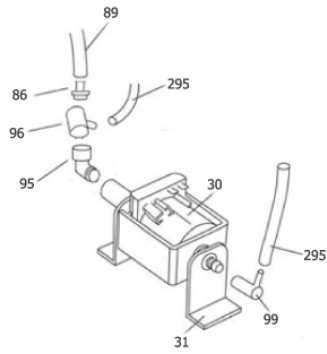

SDV4500

Auto Fill Pump

Wheel Assembly

Detergent Pump

Water Filter Assembly

Varisteam Assembly

Motor Assembly

Pos.	Artikelnummer	Hoeveelheid	Omschrijving	Notes
00	31000999	1	BACK WHEEL ASSEMBLY	[1]
03		1	Motor cover	[2]
05		1	Motor housing	[3]
07		1	Motor base	[4]
30	31000211	1	PUMP EX5 W/BRASS	
31	31000363	1	RUBBER MOUNTING AUTOFILL PUMP	
32	31000212	1	MOTOR 850W	
41	31000213	1	WATER FILTRATION ASSY	
86	31000395	1	HOSE CONNECTOR 1/8 INCH	[5]
88	31000229	1	VARI STEAM VALVE	
89	31000397	1	BRAIDED EPDM TUBE 5MM ID 10MM OD X 1M	
90		1	T-piece 1/8	[6]
95		1	Elbow 1/8"	[7]
96	31000231	1	DEARAETOR DEA500 BRASS	
99	31000232	1	INLET RUBBER ELBOW	
109		1	Axle bar, included in kit 31000999	[8]
110		1	Wheel W150-PA.PU, included in kit 31000999	[9]
111		1	Star washer, included in kit 31000999	[10]
112		1	Starlock, included in kit 31000999	[11]
117		1	Wheel bushing, included in kit 31000999	[12]
118	31000234	1	FILTER SOCK	
126	31000235	1	CASTOR WITH BRAKE	
128	31000236	1	INLINE WATER FILTER	
161	31000245	1	LEMON CLIP - 2 EARED CLAMP	
224		1	Screw 10x3/4"	[13]
254	31000421	1	32MM HOSE X 205MM WITH CUFF	
285		1	Top motor gasket	[14]
286	31000432	1	MIDDLE MOTOR GASKET	
287	31000433	1	BOTTOM MOTOR GASKET	
295	31000259	1	TUBE RELIEF 1 MTR	
297		1	Screw M6 hex. flange x20mm	[15]

Part Notes:

- [1] - Contains position 109-112 117
- [2] - Motor cover
- [3] - Motor housing
- [4] - Motor base
- [5] - STOCK COVERS GUARANTEE
- [6] - T-piece 1/8
- [7] - Elbow 1/8"
- [8] - Axle bar, included in kit 31000999
- [9] - Wheel W150-PA.PU, included in kit 31000999
- [10] - Star washer, included in kit 31000999
- [11] - Starlock, included in kit 31000999
- [12] - Wheel bushing, included in kit 31000999
- [13] - Screw 10x3/4"
- [14] - Top motor gasket
- [15] - Screw M6 hex. flange x20mm