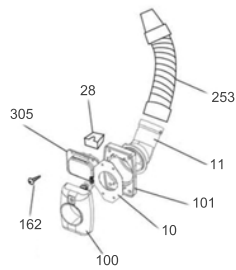

SDV4500

Boiler Assembly

Bottle Assembly

Switches & Electronic

External Parts & Product Base Assembly

Hose Inlet Sockets

Pos.	Artikelnummer	Hoeveelheid	Omschrijving	Notes
01	31000201	1	1/4 INCH SPINDLE CONTROL KNOB	
08		1	Hose adaptor grill	[1]
09	31000356	1	HOSE ADAPTOR SEAL	
10	31000357	1	SEAL SUCTION SOCKET 2846	[2]
11	31000358	1	SOCKEL ADAPTOR	[3]
13		1	Hose adaptor no grill	[4]
14	31000202	1	2.5L BOTTLE	
15		1	Bottle gasket	[5]
16	31000203	1	BLACK BOTTLE CAP	
17	31000204	1	HEYCO BUSH 01/11920/0	[3]
18	31000360	1	CORD CLAMP INT STR/RELIEF 01/22647/0	[3]
19		1	Adaptor clamp	[6]
23	31000206	1	CLEAN FILTER TRIO	
24	31000207	1	THERMAL CUT-OUT AND T-STAT 180/260	[2]
25	31000208	1	PRESSURE SWITCH	
26	31000209	1	RELEASE VALVE 11300 5/6 1/8BAR	
27	31000210	1	SOLENOID VALVE	
28	31000361	1	ILME FEMALE POWER SUPPLY	
43	31000214	1	AC LINE FILTER W/NUT AND WASHER	
44	31000215	1	MAINS ON/OFF SWITCH W. LIGHT	
45	31000216	1	HANDLE CONTROL SWITCH	[3]
46	31000217	1	MAIN PCB POWER BOARD	
47	31001330	1	240V EU SCHUKO MAINS CORD 10M	
47	31000218	1	CORD 3W 10M H05V2V2-F 1.5MM2 UK	[3]
48	31000219	1	DISPLAY BOARD PCB W/RIBBON	
71	31000383	1	LOOM 31 EARTH WIRE	
84	31000228	1	BOILER 1950W ELEMENT	
85	31000394	1	SCREW M4 X 6 PAN POZI TAPTITE	
86	31000395	1	HOSE CONNECTOR 1/8 INCH	[2]
92	31000230	1	WHITE DIPPER	[7]
93	31000399	1	SCREW M4 X 25 PAN POZI	
94	31000400	1	NUT M5 HEX PRESSES BRASS 3MM	
97	31000401	1	BOTTLE SEAL NUT	[3]
98	31000402	1	SPIGOT BOTTLE SEAL	
100	31000403	1	SUCTION SOCKET ASSY	
101	31000404	1	GASKET	[2]
104	31000407	1	SPACERS FOR MAIN BOARD M4	
105		1	Screw M5x25	[8]
106		1	Screw no.8x1	[9]
108	31000233	1	PLASTIC HANDLE WINGNUT 34723	
116		1	Proof washer M5	[10]
121	31000409	1	BOLT M5 FOR BOILER	
122	31000410	1	NUT M5 FOR BOILER	
134		1	Adaptor 1/2" to 3/8"	[11]
161	31000245	1	LEMON CLIP - 2 EARED CLAMP	
162	31000246	1	S/S M4 X 10MM ALLEN HEAD BOLTS	[2]
182		1	Bottle shelf	[12]
183		1	Tank shelf	[13]
184	31000254	1	TURBULAR HANDLE	
185		1	Middle plate	[14]
186		1	Wheel bracket, included in kit 31000999	[15]
187	31000418	1	BOILER BRACKET 4 BAR BOILER	[3]
189		1	Frame support front/back	[16]
190		1	Frame support Left/right	[17]
192		1	Front cover	[18]
193		1	Back panel	[19]
194	31000419	1	FILTER DOOR STAINLESS STEEL	
195		1	Side plate Left	[20]