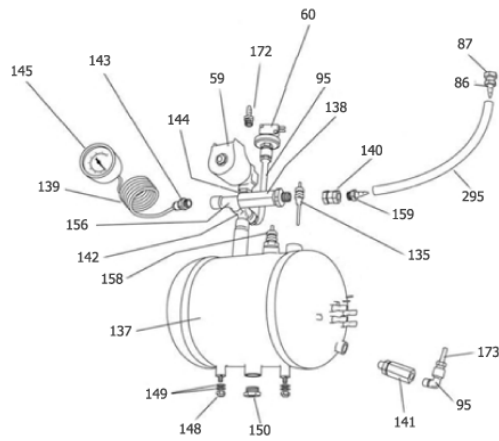

Boiler Assembly