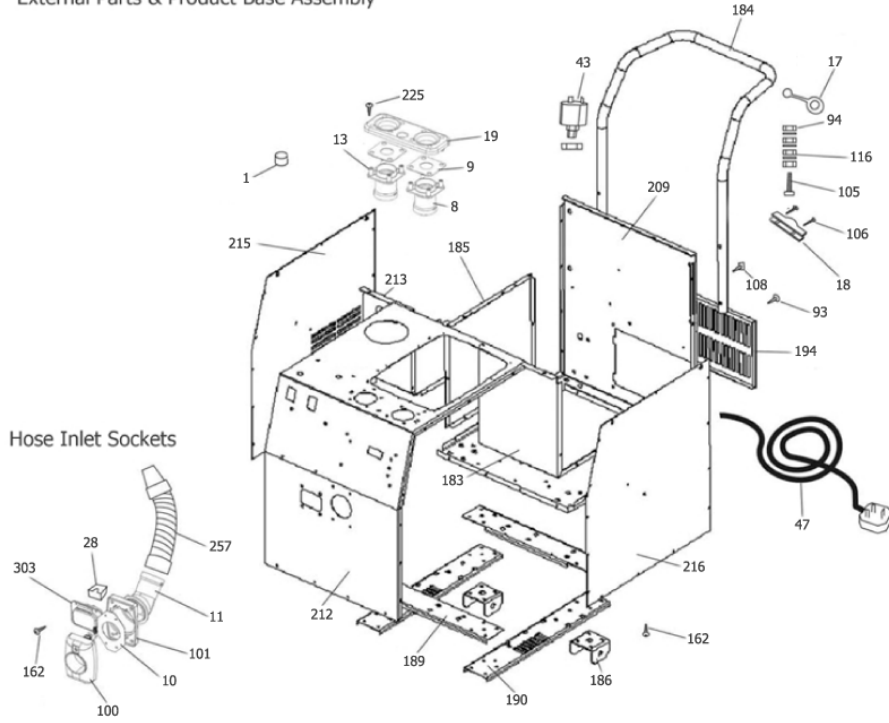

SDV8000

External Parts & Product Base Assembly