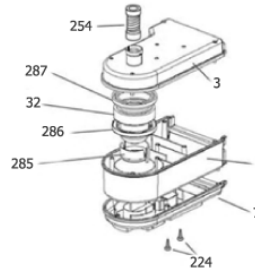

SDV4500

Auto Fill Pump

Wheel Assembly

Detergent Pump

Water Filter Assembly

Varisteam Assembly

Motor Assembly

Pos.	Artikelnummer	Hoeveelheid	Omschrijving	Notes
00	31000999	1	BACK WHEEL ASSEMBLY	[1]
03		1	Motor cover	[2]
05		1	Motor housing	[3]
07		1	Motor base	[4]
30	31000211	1	PUMP EX5 W/BRASS	
31	31000363	1	RUBBER MOUNTING AUTOFILL PUMP	
32	31000212	1	MOTOR 850W	
41	31000213	1	WATER FILTRATION ASSY	
86	31000395	1	HOSE CONNECTOR 1/8 INCH	[5]
88	31000229	1	VARI STEAM VALVE	
89	31000397	1	BRAIDED EPDM TUBE 5MM ID 10MM OD X 1M	
90		1	T-piece 1/8	[6]
95		1	Elbow 1/8"	[7]
96	31000231	1	DEARAETOR DEA500 BRASS	
99	31000232	1	INLET RUBBER ELBOW	
109		1	Axle bar, included in kit 31000999	[8]
110		1	Wheel W150-PA.PU, included in kit 31000999	[9]
111		1	Star washer, included in kit 31000999	[10]
112		1	Starlock, included in kit 31000999	[11]
117		1	Wheel bushing, included in kit 31000999	[12]
118	31000234	1	FILTER SOCK	
126	31000235	1	CASTOR WITH BRAKE	
128	31000236	1	INLINE WATER FILTER	
161	31000245	1	LEMON CLIP - 2 EARED CLAMP	
224		1	Screw 10x3/4"	[13]
254	31000421	1	32MM HOSE X 205MM WITH CUFF	
285		1	Top motor gasket	[14]
286	31000432	1	MIDDLE MOTOR GASKET	
287	31000433	1	BOTTOM MOTOR GASKET	
295	31000259	1	TUBE RELIEF 1 MTR	
297		1	Screw M6 hex. flange x20mm	[15]

Part Notes:

- [1] - Contains position 109-112 117
- [2] - Motor cover
- [3] - Motor housing
- [4] - Motor base
- [5] - STOCK COVERS GUARANTEE
- [6] - T-piece 1/8
- [7] - Elbow 1/8"
- [8] - Axle bar, included in kit 31000999
- [9] - Wheel W150-PA.PU, included in kit 31000999
- [10] - Star washer, included in kit 31000999
- [11] - Starlock, included in kit 31000999
- [12] - Wheel bushing, included in kit 31000999
- [13] - Screw 10x3/4"
- [14] - Top motor gasket
- [15] - Screw M6 hex. flange x20mm