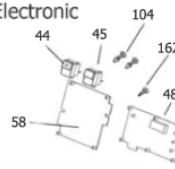

SDV8000

External Parts & Product Base Assembly

Hose Inlet Sockets

Switches & Electronic

Pos.	Artikelnummer	Hoeveelheid	Omschrijving	Notes
01	31000201	1	1/4 INCH SPINDLE CONTROL KNOB	
08		1	Hose adaptor grill	[1]
09	31000356	1	HOSE ADAPTOR SEAL	
10	31000357	1	SEAL SUCTION SOCKET 2846	[2]
11	31000358	1	SOCKEL ADAPTOR	[3]
13		1	Hose adaptor no grill	[4]
17	31000204	1	HEYCO BUSH 01/11920/0	[3]
18	31000360	1	CORD CLAMP INT STR/RELIEF 01/22647/0	[3]
28	31000361	1	ILME FEMALE POWER SUPPLY	
19		1	Adaptor clamp	[5]
43	31000214	1	AC LINE FILTER W/NUT AND WASHER	
44	31000215	1	MAINS ON/OFF SWITCH W. LIGHT	
45	31000216	1	HANDLE CONTROL SWITCH	[3]
47	31001330	1	240V EU SCHUKO MAINS CORD 10M	
47	31000218	1	CORD 3W 10M H05V2V2-F 1.5MM2 UK	[3]
48	31000219	1	DISPLAY BOARD PCB W/RIBBON	
58	31000222	1	MAIN PCB POWER BOARD 240V	
93	31000399	1	SCREW M4 X 25 PAN POZI	
94	31000400	1	NUT M5 HEX PRESSES BRASS 3MM	
100	31000403	1	SUCTION SOCKET ASSY	
101	31000404	1	GASKET	[2]
104	31000407	1	SPACERS FOR MAIN BOARD M4	
105		1	Screw M5x25	[6]
106		1	Screw no 8x1	[7]
108	31000233	1	PLASTIC HANDLE WINGNUT 34723	
116		1	Proof washer M5	[8]
162	31000246	1	S/S M4 X 10MM ALLEN HEAD BOLTS	[2]
183		1	Tank shelf	[9]
184	31000254	1	TURBULAR HANDLE	
185		1	Middle plate	[10]
186		1	Wheel bracket, included in kit 31000999	[11]
189		1	Frame support front/back	[12]
190		1	Frame support left/right	[13]
194	31000419	1	FILTER DOOR STAINLESS STEEL	
209		1	Back	[14]
212		1	Front	[15]
213		1	Bottle shelf	[16]
215		1	Side plate left	[17]
216		1	Side plate right	[18]
225		1	Screw 8x5/8"	[19]
257	31000424	1	32MM HOSE X 780MM WITH CUFF	
303	31000262	1	FRONT SOCKET ASSY	
304	31000263	1	MATRIX STEAM AND VACUUM ACC KIT	[20]