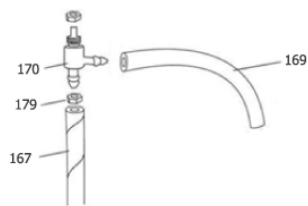

Part Notes:

- [1] - Bottle gasket
- [2] - Wire tie 100mm natural
- [3] - STOCK COVERS GUARANTEE
- [4] - NO LONGER AVAILABLE
- [5] - Elbow 1/8"
- [6] - Manifold 1/4"
- [7] - Cross piece 1/4"
- [8] - Adaptor 1/4" - 1/8"
- [9] - Conical extension 1/4"
- [10] - Locknut M6
- [11] - Washer M6 25mm
- [12] - Elbow 1/4" braided
NO LONGER AVAILABLE
- [13] - Male quick coupling socket
- [14] - Female quick coupling plug
NO LONGER AVAILABLE
- [15] - T-piece 1/4"
- [16] - Hose tail 1/4" 6mm

- [17] - Male coupling 1/4" 6mm
- [18] - Male coupling 1/8" 6mm

SDV8000

Auto Fill Pump

Wheel Assembly

Detergent Pump

Water Filter Assembly

Varisteam Assembly

Motor Assembly