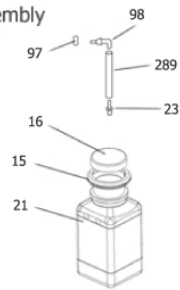

SDV8000

Bottle Assembly