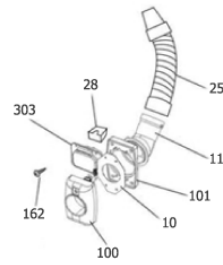

Hose Inlet Sockets