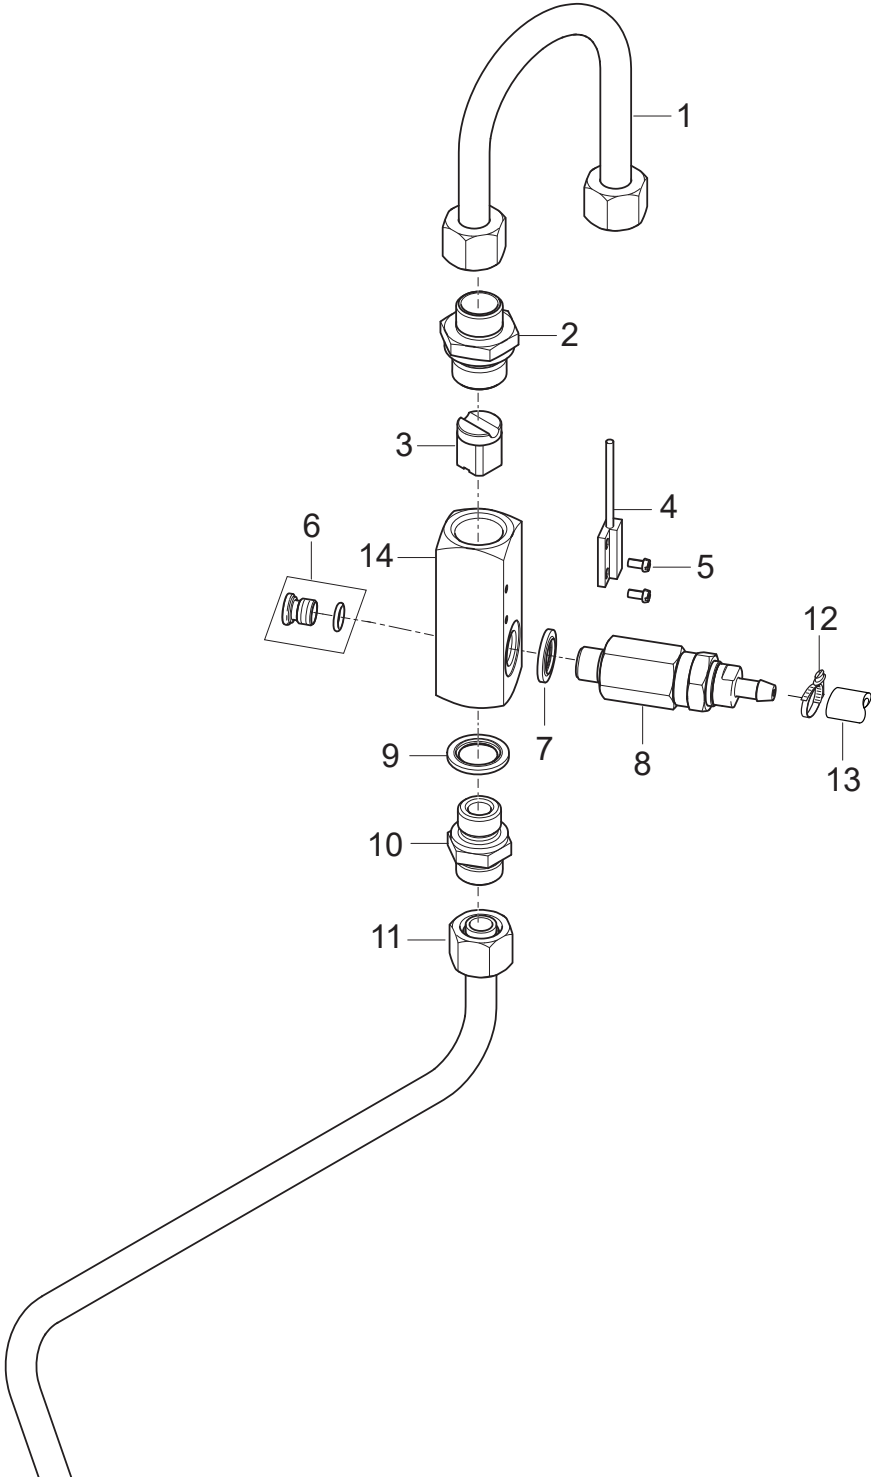

Pos.	Artikelnummer	Hoeveelheid	Omschrijving	Notes
1	107143115	1	PIPE FLOW CONTROL PA/BOILER B2-B2.5	
2	107143122	1	THREADED CONNECTION D12X1/2 INCH	
3	101117798	1	Magnet hpusing cpl kit	
4	107143121	1	Reed Switch No W/Kabel	
5	101118033	2	Bout M3X6 BRASS DIN 84 ISO 1207 KIT	
6	101117924	1	PLUG FOR MPU 1/8	
7	1803493	1	pakkingring	
8	101118292	1	OPENING PRESSURE VALVE 250 BAR KIT	[1]
8	101118291	1	OPENING PRESSURE VALVE 200 BAR KIT	[2]
8	101118290	1	OPENING PRESSURE VALVE 146 BAR KIT	[3]
9	1801075	1	Dichtingsring 3/8 inch	
10	1601079	1	Nippel	
11	107143118	1	PIPE MPU/FLOW CONTROL NA4 PA	
12	11654	2	Slangklemmen D-11,5	
13	101406100	1	HOSE DN 6X3 5M	
14	101118306	1	FLOW CONTROL HOUSING PA	

Part Notes:

1. [1] - MH 3C-180/780 PA 400/3/50 EU
2. [2] - MH 3C-145/600 PA 230/1/50 EU,
   MH 3C-145/600 PA 240/1/50 Gerni
3. [3] - MH 3C-90/670 PAX 230/1/50 UK, MH 3C-1300/1.9 PA 120/1/60 US