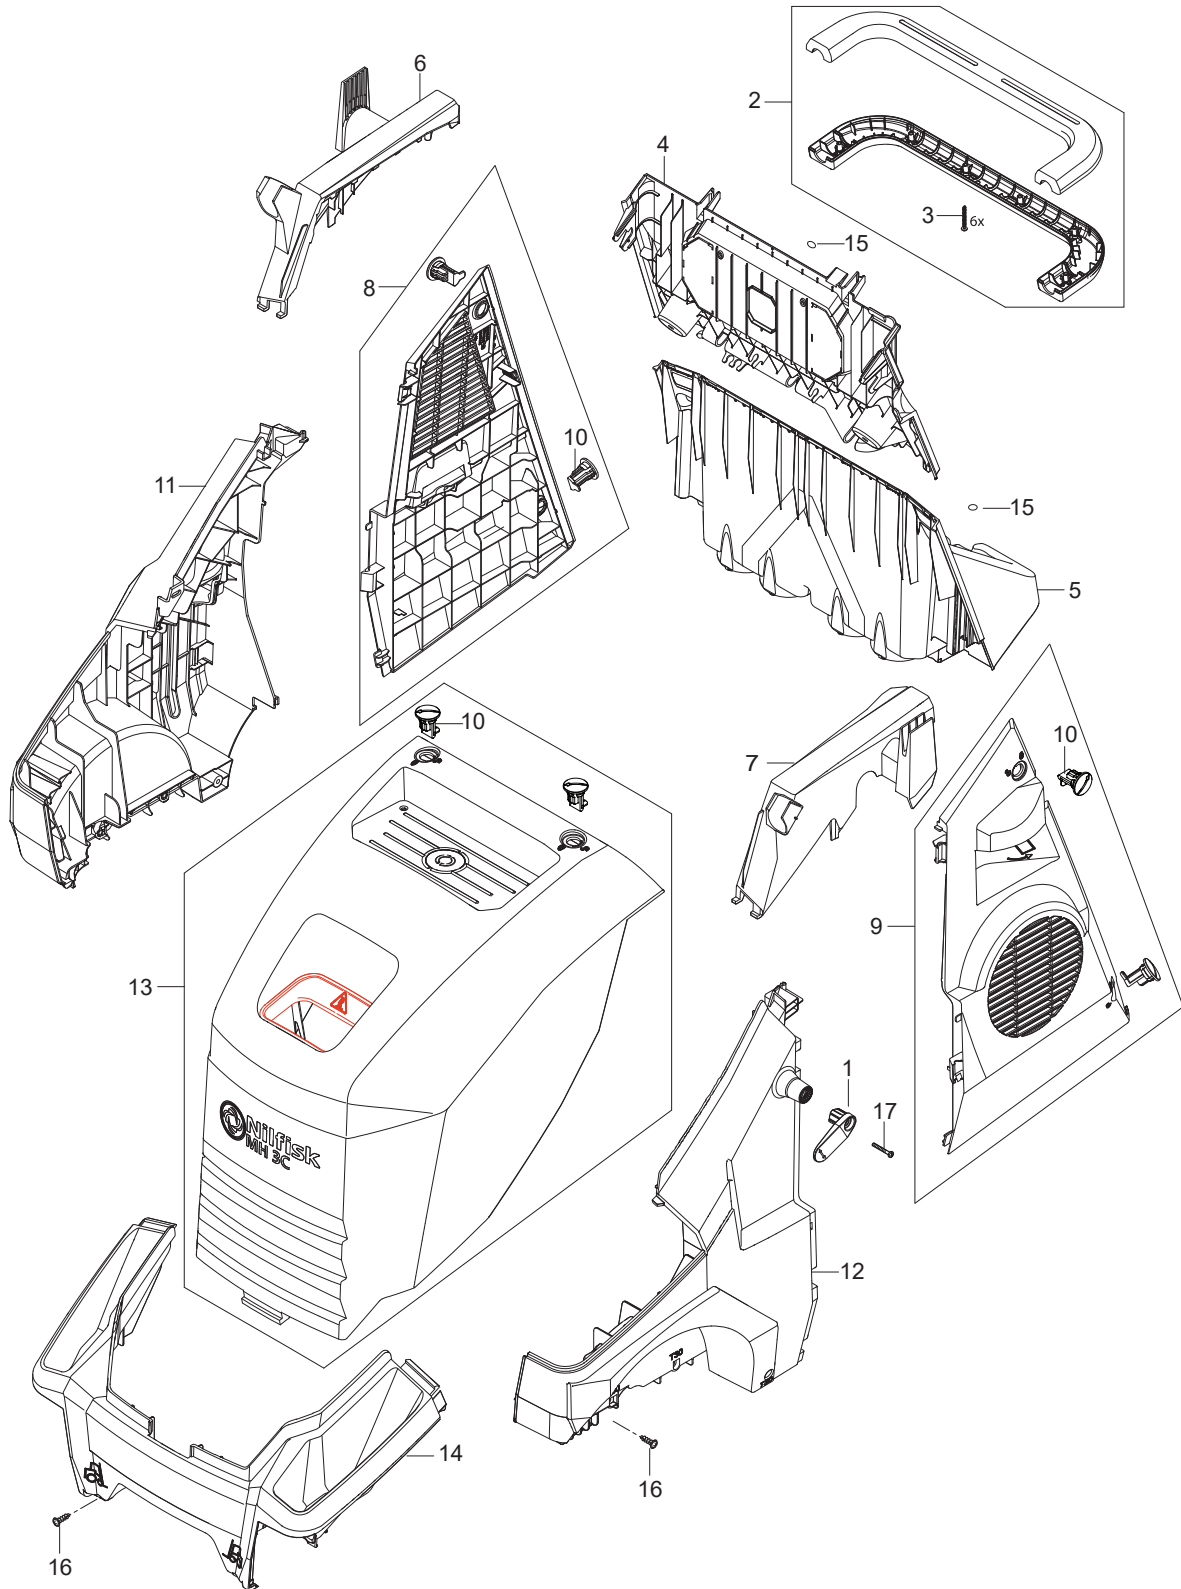

PARTS LIST

2020.07.03

TABLE OF CONTENTS

Cabinet.....	1
Chassis.....	3
Water inlet_PA.....	5
Cables and wires.....	7
Electric box.....	9
Fuel tank.....	11
Hose reel.....	13
Motor with el-box 3ph.....	15
Motor with el-box Star - Delta.....	17
Pump without easy start and without injector.....	19
Water break tank.....	22
Flow control PA.....	24
Fan.....	26
Burner unit.....	28
Boiler b2.....	30
Anti-scale.....	32
1x detergent.....	34

Pos.	Artikelnummer	Hoeveelheid	Omschrijving	Notes
1	107143025	1	Kabelhaak Klem Blauw	
2	101118192	1	HANDLE KIT	
3	909100148	6	Screw K40x30 WN 1452	
4	107143013	1	REAR END TOP	
5	107143014	1	REAR END BOTTOM	
6	107143021	1	COVERING FOR HANDLE RIGHT	
7	107143022	1	COVERING FOR HANDLE LEFT	
8	107143024	1	DOOR W/LOCKS MPU NA4 RIGHT	
9	107143019	1	DOOR LEFT W/LOCKS	
10	301001261	6	Locking bolt	
11	107143012	1	SIDE BUMPER SMALL RIGHT	
12	107143011	1	SIDE BUMPER SMALL LEFT	
13	101118286	1	CABINET MH 3C NILFISK KIT	
14	107143015	1	FRONT BUMPER	
15	107143009	6	BLIND PLUG D16.5 FOR T30 BLACK PE	
16	107143018	6	SCREW M6X16	
17	107141838	11	SCREW K50X18 WN1451 BLACK TORX20	