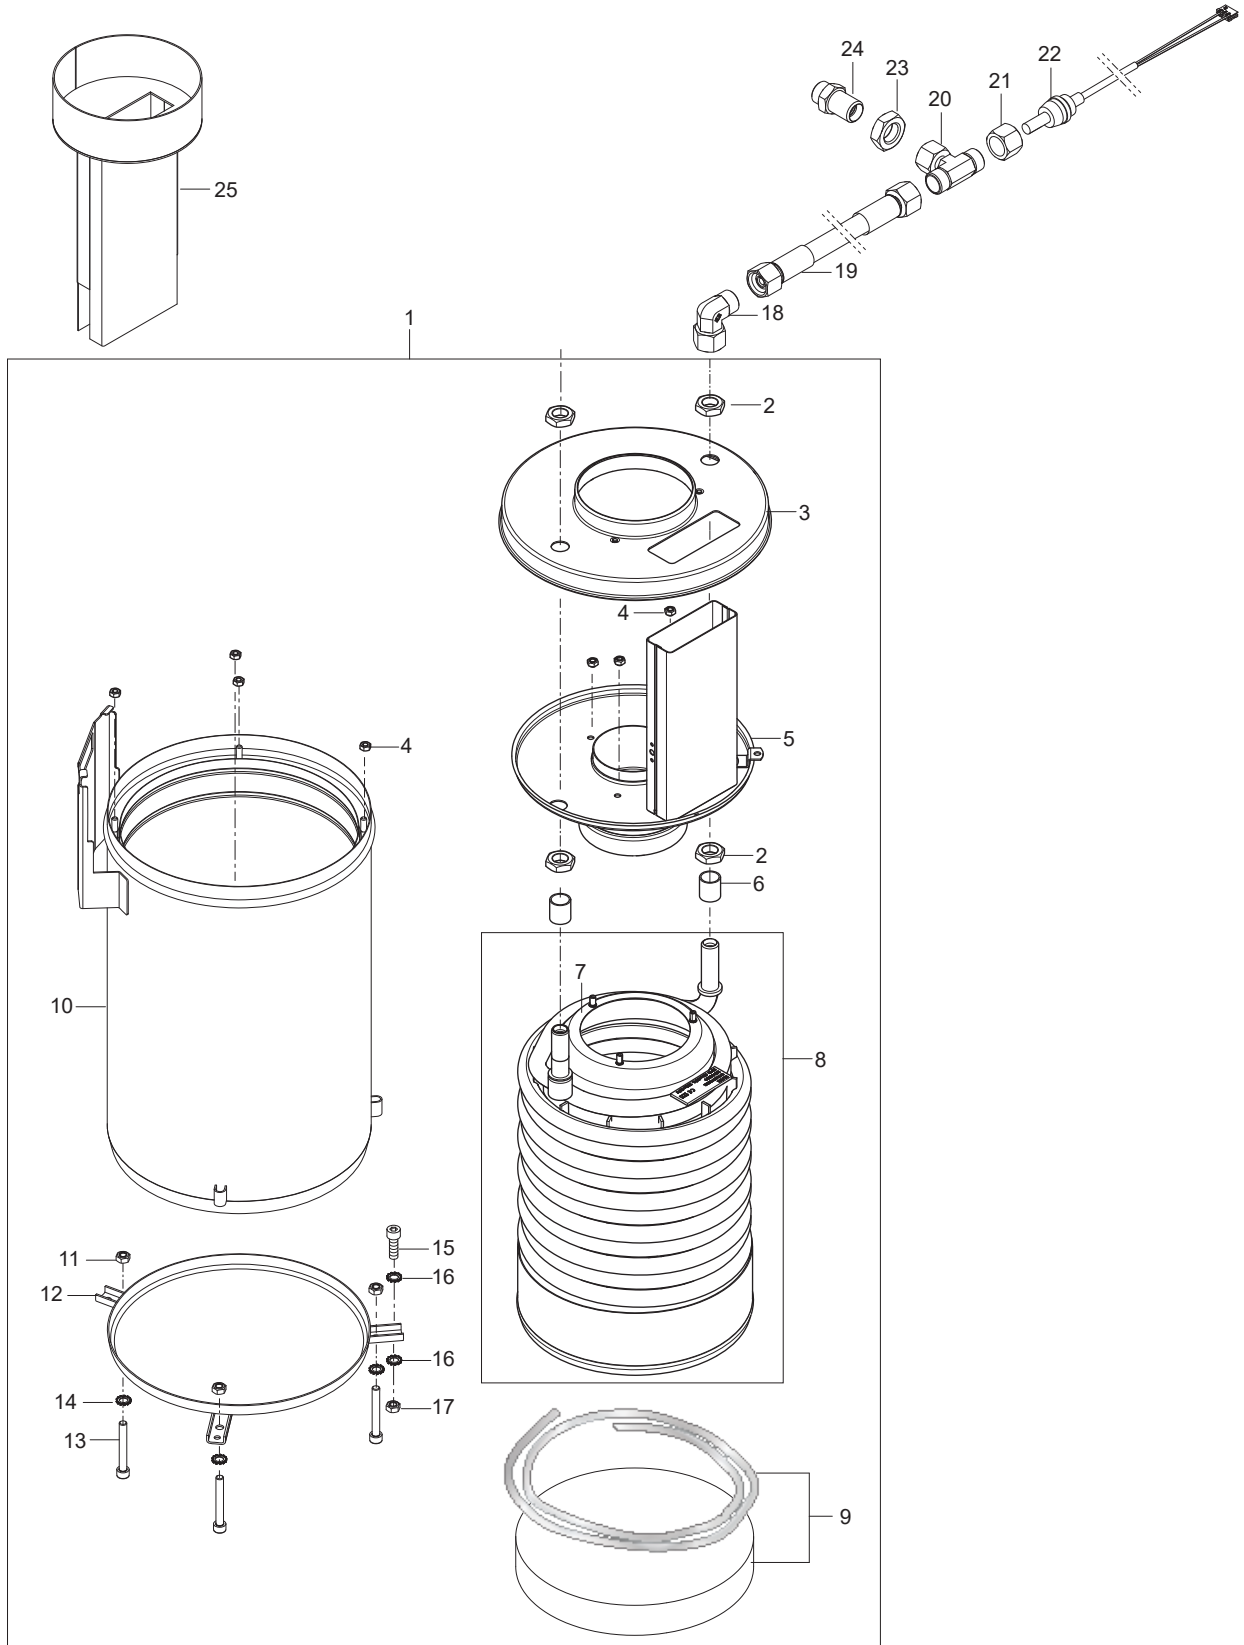

Pos.	Artikelnummer	Hoeveelheid	Omschrijving	Notes
1	107143104	1	HEAT EXCHANGER B2, MH	
1	107143106	1	HEAT EXCHANGER B2 SS, MH	[1]
2	7012	4	MOER M 18 X 1,5	
3	101117768	1	BOILER COVER OUTER	
4	12263	4	Hexagon Nuts	
5	31001045	1	INSIDE BOILER TOP B2	
6	301000582	2	Bus	
7	31000527	1	SHIELDING CONE FOR BOILER N2	
8	31001046	1	COIL WELDED B2	
8	107143303	1	COIL B2 SS, MH	[2]
9	101117684	1	Isolation kit Neptune 2	
10	31001047	1	BOILER JACKET B2	
11	2758	3	Moer M8	
12	31001044	1	BOTTOM PLATE WELDED B2/2.5	
13	3453	3	SCREW M8X60	
14	1810274	3	Ring M8	
15	4697	3	Kop schroef M6 x 16 IS	
16	107143146	6	WASHER SERRATED M6	
17	11619	3	Schroef M 6	
18	101118094	1	Koppeling Haaks ISO 8434 M18X1.5	
19	107143067	1	HP HOSE 5/16 DN8 BLACK W/2X DKL	
20	101118093	1	T koppeling M18 x 1.5 draad	
21	1081	1	Knelmoer M12 verzinkt	
22	107143083	1	Temperatuur Sensor Pt100 W/Kabel	
23	1803220	1	Moer M 18 x 1.5	
24	107143082	1	Uitlaatkoppeling	
25	106403197	1	CHIMNEY ADAPTOR B2/B2.5 ACCESSORY	

Part Notes:

1. [1] - NO LONGER AVAILABLE
   [2] - TSB-PPW-2017-011 Stainless Steel heat exchangers new stay material and new spare part numbers