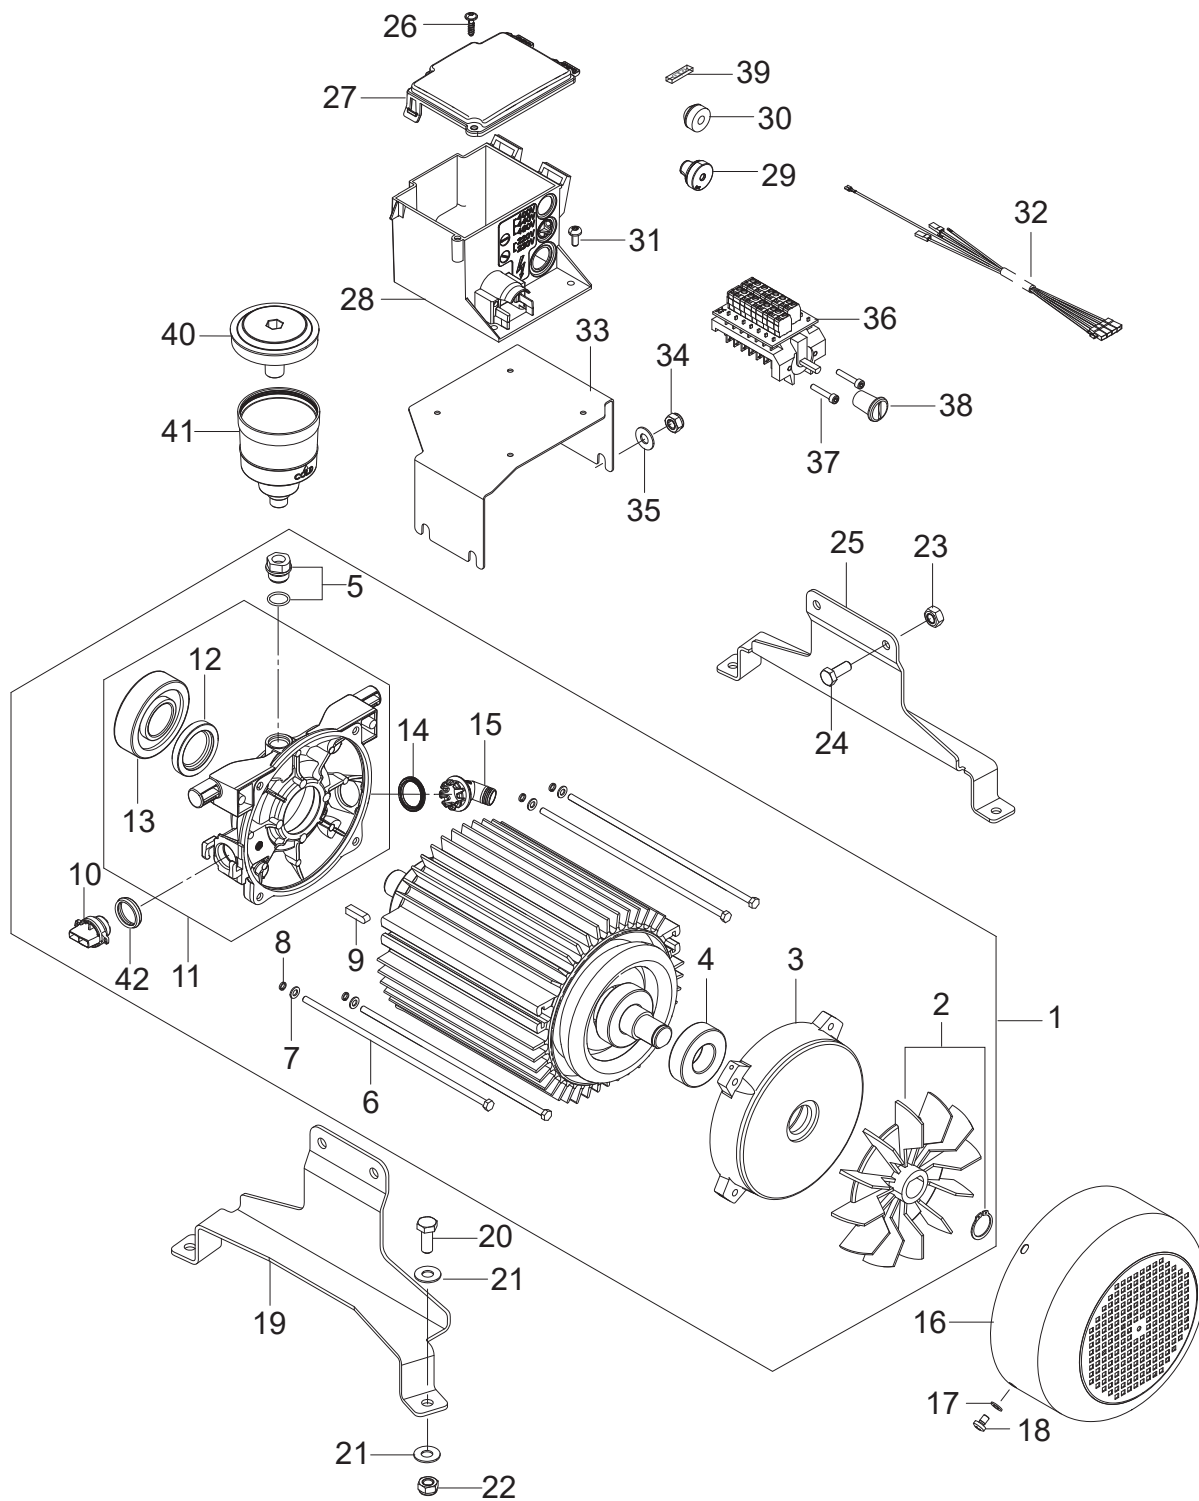

Pos.	Artikelnummer	Hoeveelheid	Omschrijving	Notes
1	31001005	1	MOTOR NA3 - 3.6KW/230/400V/50HZ/3PH	[1]
1	31001005	1	MOTOR NA3 - 3.6KW/230/400V/50HZ/3PH	[2]
2	107145038	1	FAN INCL. LOCK RING	
3	107145037	1	N-BEARING COVER	
4	301003080	1	Lager 6205 ZZ	
5	31001038	1	PLUG FOR OIL DRAIN W/O O-RING	
6	31000916	4	STAY BOLT M5X210	
6	31000917	4	STAY BOLT M5X230	
7	31000918	4	WASHER D5.5XD10 GB/T97.1 ISO7089	
8	31000919	4	LOCK RING D5.1XD7.7 GB/T93 DIN127	
9	101814798	1	KEY 6 X 6 X 20 MM FOR POSEIDON 4	
10	31001039	1	OIL PLUG FOR NA3 AND NA4	
11	31000920	1	D-BEARING COVER P4 INCL SEAL AND BEARING	
12	301003078	1	Olie pakking	
13	31001028	1	Kogellager 7306	
14	31000921	1	SEAL ID 23.4XOD 31 D 2/3.5	
15	31000922	1	Kabel Pakking 23.5 Vastklikken 110 Deg	
16	107307308	1	FAN COVER FOR NA3/NA4	
17	4021	4	Schijf dichting -A- 4,3	
18	1804160	4	SCREW HEX CAP M4X8	
19	107143173	1	BRACKET LEFT MH-3C	
20	2753	4	Schroef M8x20	
21	1800796	4	Schijf	
22	1800515	4	Moer M8 (4100190)	
23	1800515	4	Moer M8 (4100190)	
24	2753	4	Schroef M8x20	
25	107143174	1	BRACKET RIGHT MH-3C	
26	107141838	7	SCREW K50X18 WN1451 BLACK TORX20	
27	301000782	1	Deksel 128,2x112,5x31,7 f. Kle	
28	107143074	1	E-BOX	
29	3803772	1	RubberBus Tet 7-10C	
30	3803764	1	Rubber seal set 5-7c	
31	107141690	4	Bout M5X12 DIN7985 torx tap.	
32	107143080	1	Motor Kabel 5G1.5 Voor 3~ MH3	
33	107143175	1	BRACKET E-BOX MH-3C	
34	1800515	4	Moer M8 (4100190)	
35	1800796	4	Schijf	
36	107143073	1	PCB SWITCH STAR/DELTA	
37	101117739	1	SCREW HEX M4X22-8.8 A2K DIN912	
38	64580	1	Draaiknop	
39	107143078	1	JUNCTION 6.3X0.8	
40	301000615	1	Deksel oliereservoir	
41	301000614	1	Oliereservoir	
42	107142589	1	SEAL ID 16.7XOD 21.2XW 5 NBR 70 SHORE A	

Part Notes:

1. [1] - wooble disc 11.5°EXPT
   [2] - wooble disc 13.5°NO