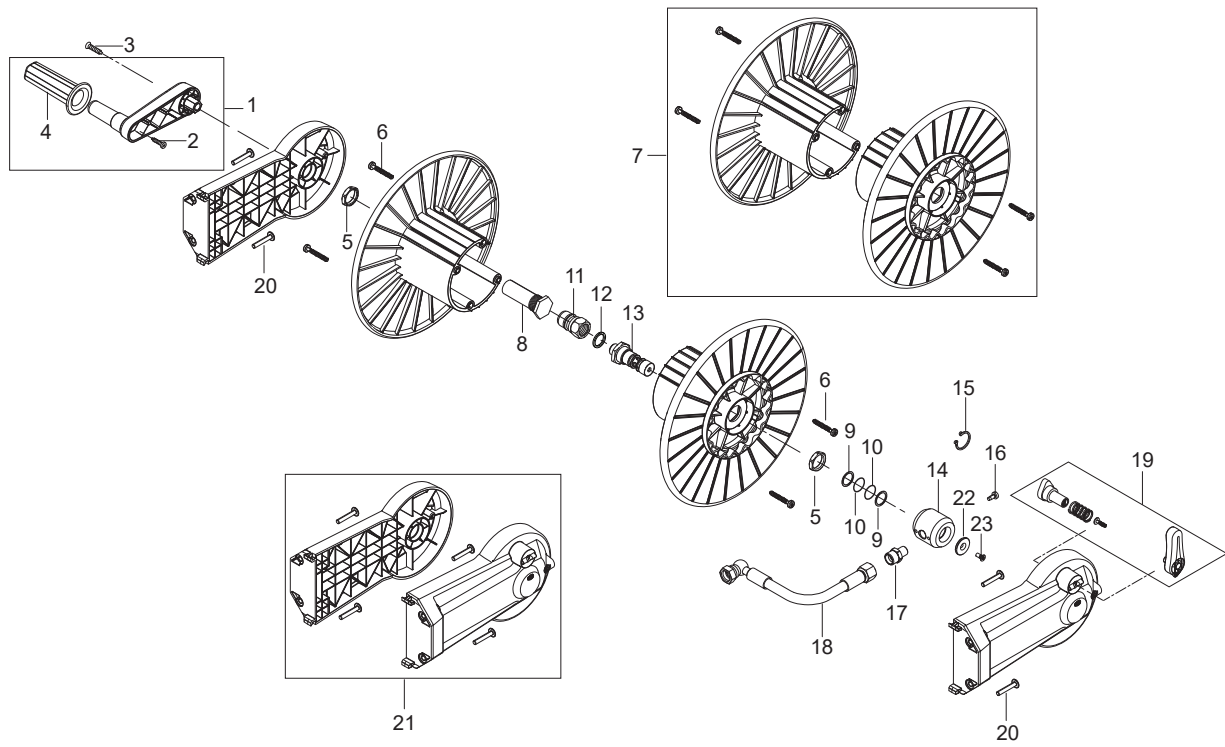

Pos.	Artikelnummer	Hoeveelheid	Omschrijving	Notes
0	106403184	1	HOSE REEL NILFISK ACCESSORY	
1	101118215	1	HANDLE FOR HOSE REEL NILFISK	
2	107141838	2	SCREW K50X18 WN1451 BLACK TORX20	
3	107141673	1	SCREW M6X45 ISO 7380 BLACK TORX	
4	107143007	1	ROTATING HANDLE FOR HOSE REEL NILFISK	
5	62696	2	Moer	
6	909100153	4	Schroef 6x40	
7	101118209	1	HOSE REEL SIDE KIT	
8	107141675	1	As voor slanghaspel	
9	107143017	2	BACK-UP RING	
10	19620	2	O-Ring 15.54x2.62 DIN 377	
11	1600493	1	Snelkoppeling mannelijk 3/8 inch	
12	1801075	1	Dichtingsring 3/8 inch	
13	107143123	1	SWIVEL FOR HOSE REEL	
14	101118317	1	BEARING BUSH KIT	[1]
15	1802057	1	Zeegerring 20x1,2	[2]
16	107141690	1	Bout M5X12 DIN7985 torx tap.	
17	54590	2	Fitting	
18	107143114	1	CONNECTION HOSE DN8 FOR HOSE REEL	
19	101118212	1	020KE HANDLE FOR HOSE REEL NILFISK KIT	
20	107143010	4	SCREW M6X35	
21	101118208	1	HOSE REEL ADAPTOR KIT	
22	107143125	1	WASHER 25 FOR COUNTERSUNK M5	[3]
23	107143124	1	COUNTERSUNK M5X12 ISO 14581	[3]
		1	Mounting instr. for Hose Reel Nilfisk	[4]

Part Notes:

- [1] - TSB-PPW-2019-005 MH Hose Reel Screw 107143124 can break
  DE TSB-PPW-2019-005 MH Schlauchtrommel Schraube 107143124 kann brechen
- [2] - Up to 07.2016
- [3] - TSB-PPW-2016-018 MH 4M Hose Reel Circlip
- [4] - Mounting instructions MH Nilfisk hose reel