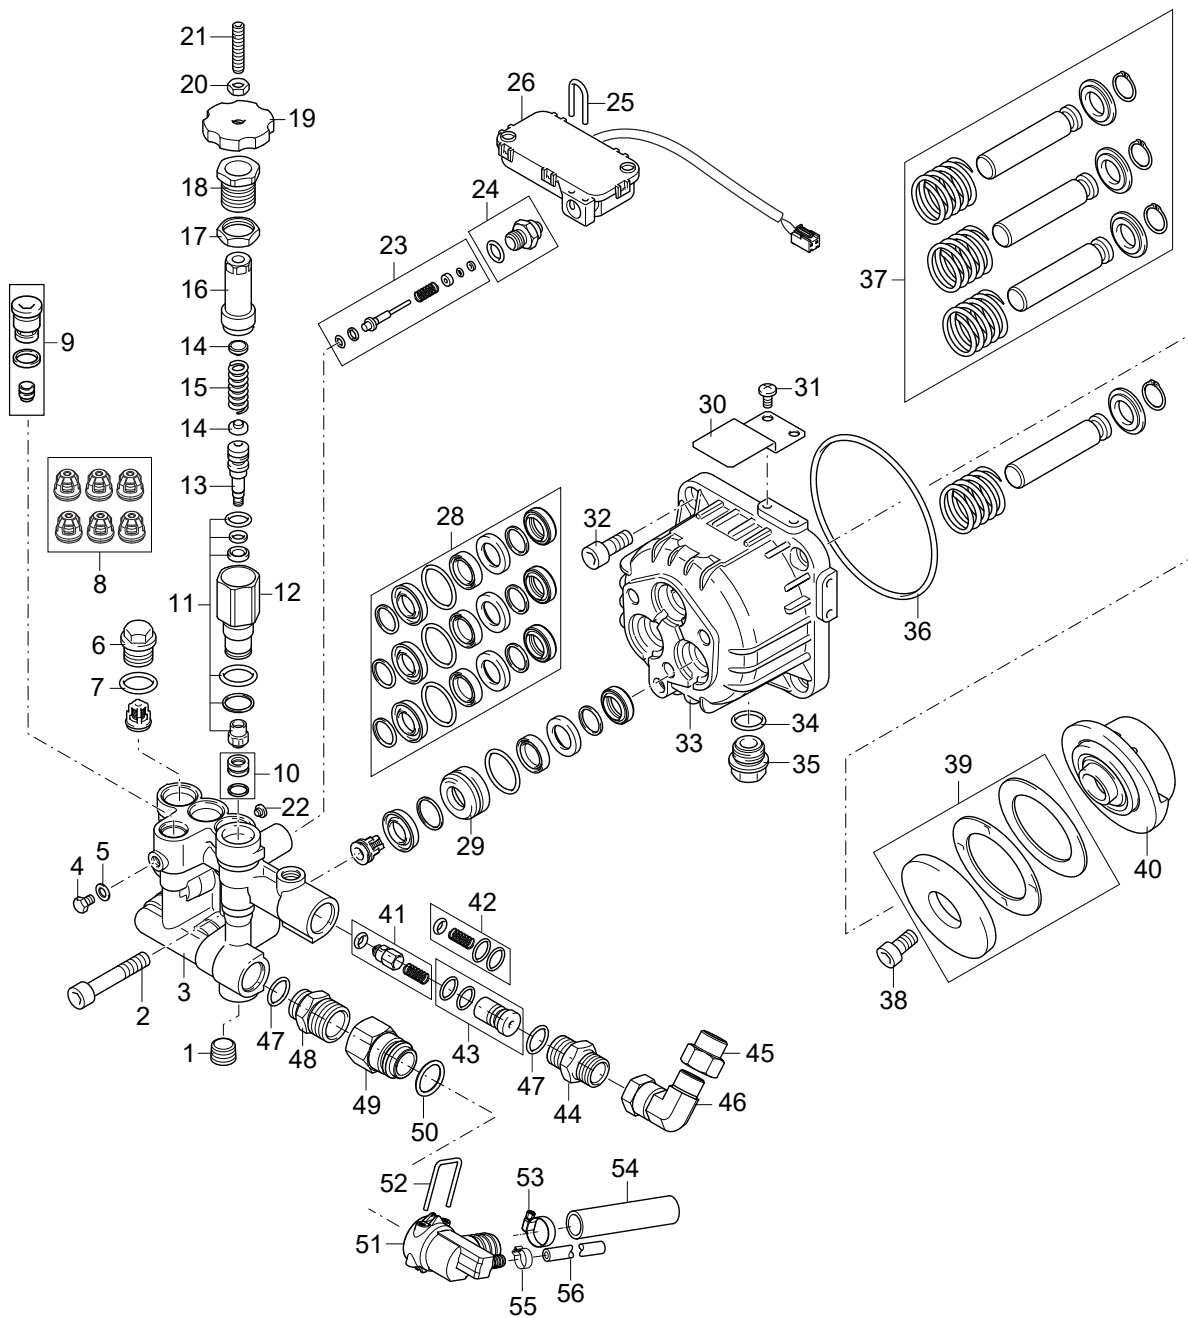

Pos.	Artikelnummer	Hoeveelheid	Omschrijving	Notes
1	31000645	1	PLUG 1/4 INCH G	
2	31000942	1	SCREW M8x45	
3	31000943	1	PUMP HEAD	
4	301003035	1	Vijs M6	
5	31000944	2	WASHER	
6	31000952	1	PLUG	
7	31000953	1	O-RING D13.5x1.8	
8	31000937	1	INLET OUTLET VALVE KIT	
9	31000927	1	PLUG KIT	
10	31000930	1	VALVE SEAT KIT	
11	31000929	1	GASKET KIT FOR UNLOADER	
12	31001194	1	PISTON GUIDE	
13	31000948	1	PISTON	
14	31000630	2	SPRING PLATE	
15	31000649	1	SPRING 10.62X6.08X2.8	
16	31001196	1	NUT	
17	31001195	1	REGULATOR	
18	31001197	1	GUIDE	
19	31001198	1	KNOB	
20	31001199	1	NUT	
21	31001200	1	SCREW	
22	31000951	1	PLUG	
23	31000986	1	PISTON KIT FOR MICROSWITCH	
24	31000987	1	Koppeling kit voor microschakelaar	
25	31000954	1	CLAMP FOR SWITCHBOX	
26	107142680	1	SWITCHBOX ASSEMBLY	
28	31000935	1	GASKET KIT	
29	31000968	3	PISTON GUIDE D14	
30	31000956	1	SUPPORT	
31	31000957	2	SCREW 5x10 UNI 8110	
32	301003063	4	SCREW M5X25 UNI 5931	
33	31000958	1	PUMP BODY	
34	31000597	1	O-RING Ø14X1.78	
35	31000959	1	PLUG 3/8INCH G PLASTIC	
36	31001001	1	O-RING Ø92X3	
37	31000938	1	PISTON KIT D14	
38	1803337	1	schroef M8 x 25	
38	1812296	1	SCREW M8X25 STAINLESS	
39	31000936	1	BEARING KIT	
40	31000963	1	WOBBLE DISC 11.5 DEG	[1]
40	31001201	1	WOBBLE DISC 13.5	[2]
41	31000932	1	PRESSURE VALVE KIT	
42	31000941	1	KIT FOR INJECTOR	
43	31000933	2	INJECTOR ALTO	
44	31000969	1	Koppeling 3/8inch GM 3/8inch G M	
45	107143090	1	ADAPTOR IN 3/8 OUT M18X1.5	
46	107143093	1	SWIVEL ADAPTER 90 3/8	
47	31000945	1	O-RING D14x2	
48	31000946	1	Koppeling 1/2inch G M 3/8inch G M	
49	107143091	1	WATER INLET NA4	
50	107143088	1	O-RING 18.72X2.62	
51	107143092	1	RACCORD T D ENTREE D EAU MH3	
52	107143085	1	LOCK PIN	
53	8298	1	Slangklem 16-27	
54	107143031	1	FUELFLEX HOSE D28/D20 10BAR/20°	
55	11654	2	Slangklemmen D-11,5	
56	106408243	1	Doorzichte slang 1/4-5 m