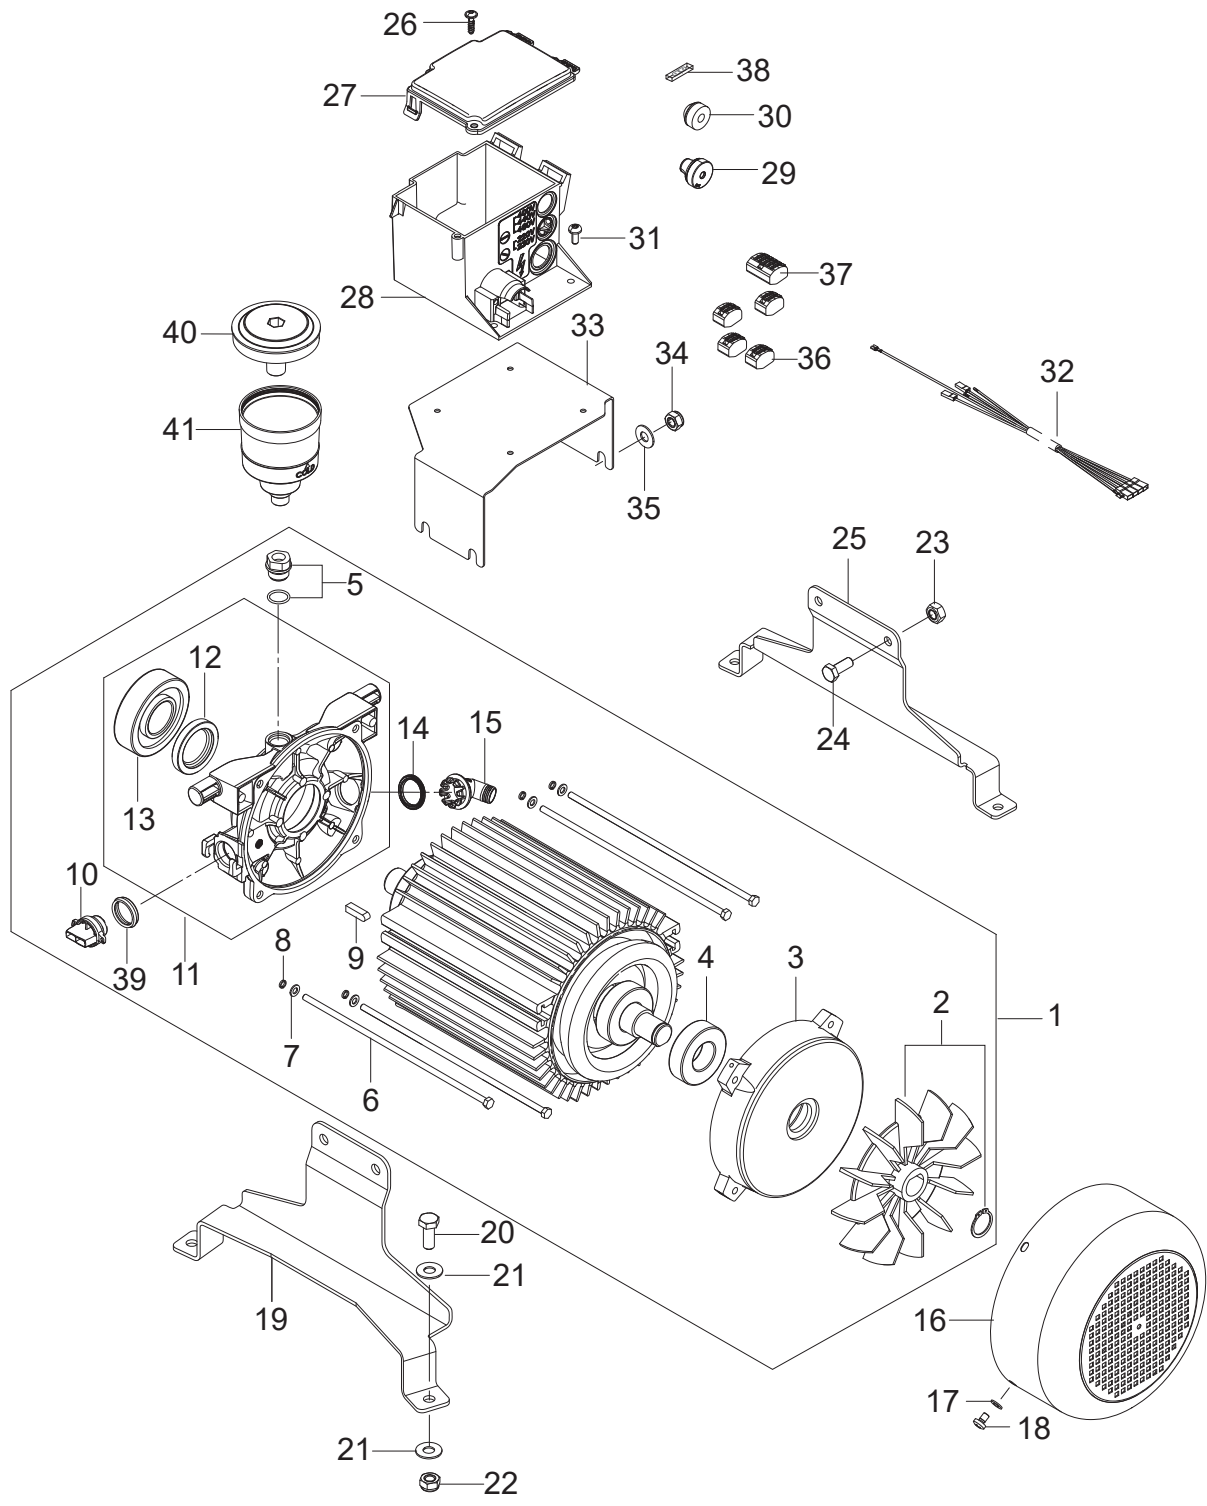

Part Notes:

- [1] - MH3/FAL
- [2] - DE TSB-PPW-2017-006 MH 3, 4, 5, 6, 7 Kraftstoffschlauch kann durch zu st...
TSB-PPW-2017-006 MH 3, 4, 5, 6, 7 Fuel hose can bend and block for fuel

Pos.	Artikelnummer	Hoeveelheid	Omschrijving	Notes
0	106403184	1	HOSE REEL NILFISK ACCESSORY	
1	101118215	1	HANDLE FOR HOSE REEL NILFISK	
2	107141838	2	SCREW K50X18 WN1451 BLACK TORX20	
3	107141673	1	SCREW M6X45 ISO 7380 BLACK TORX	
4	107143007	1	ROTATING HANDLE FOR HOSE REEL NILFISK	
5	62696	2	Moer	
6	909100153	4	Schroef 6x40	
7	101118209	1	HOSE REEL SIDE KIT	
8	107141675	1	As voor slanghaspel	
9	107143017	2	BACK-UP RING	
10	19620	2	O-Ring 15.54x2.62 DIN 377	
11	1600493	1	Snelkoppeling mannelijk 3/8 inch	
12	1801075	1	Dichtingsring 3/8 inch	
13	107143123	1	SWIVEL FOR HOSE REEL	
14	101118317	1	BEARING BUSH KIT	[1]
15	1802057	1	Zeegerring 20x1,2	[2]
16	107141690	1	Bout M5X12 DIN7985 torx tap.	
17	54590	2	Fitting	
18	107143114	1	CONNECTION HOSE DN8 FOR HOSE REEL	
19	101118212	1	020KE HANDLE FOR HOSE REEL NILFISK KIT	
20	107143010	4	SCREW M6X35	
21	101118208	1	HOSE REEL ADAPTOR KIT	
22	107143125	1	WASHER 25 FOR COUNTERSUNK M5	[3]
23	107143124	1	COUNTERSUNK M5X12 ISO 14581	[3]
		1	Mounting instr. for Hose Reel Nilfisk	[4]

Part Notes:

- [1] - TSB-PPW-2019-005 MH Hose Reel Screw 107143124 can break
DE TSB-PPW-2019-005 MH Schlauchtrommel Schraube 107143124 kann brechen
- [2] - Up to 07.2016
- [3] - TSB-PPW-2016-018 MH 4M Hose Reel Circlip
- [4] - Mounting instructions MH Nilfisk hose reel