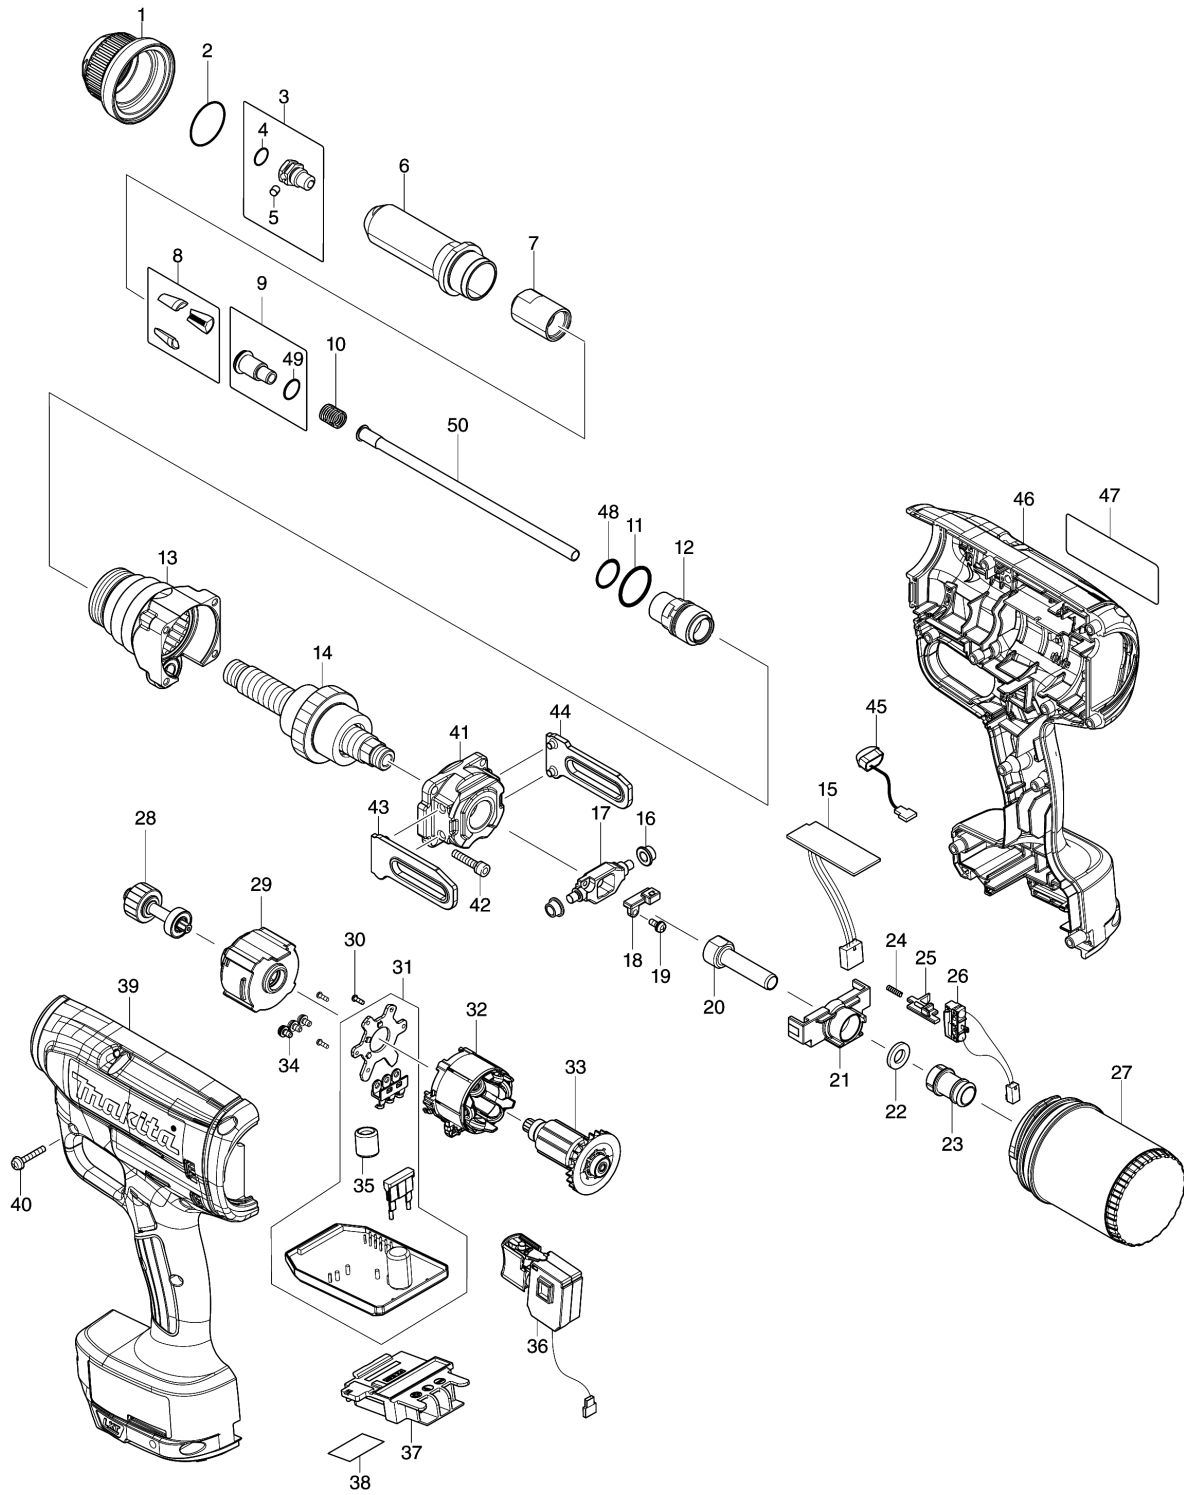

Model No.DRV250 CORDLESS RIVET GUN