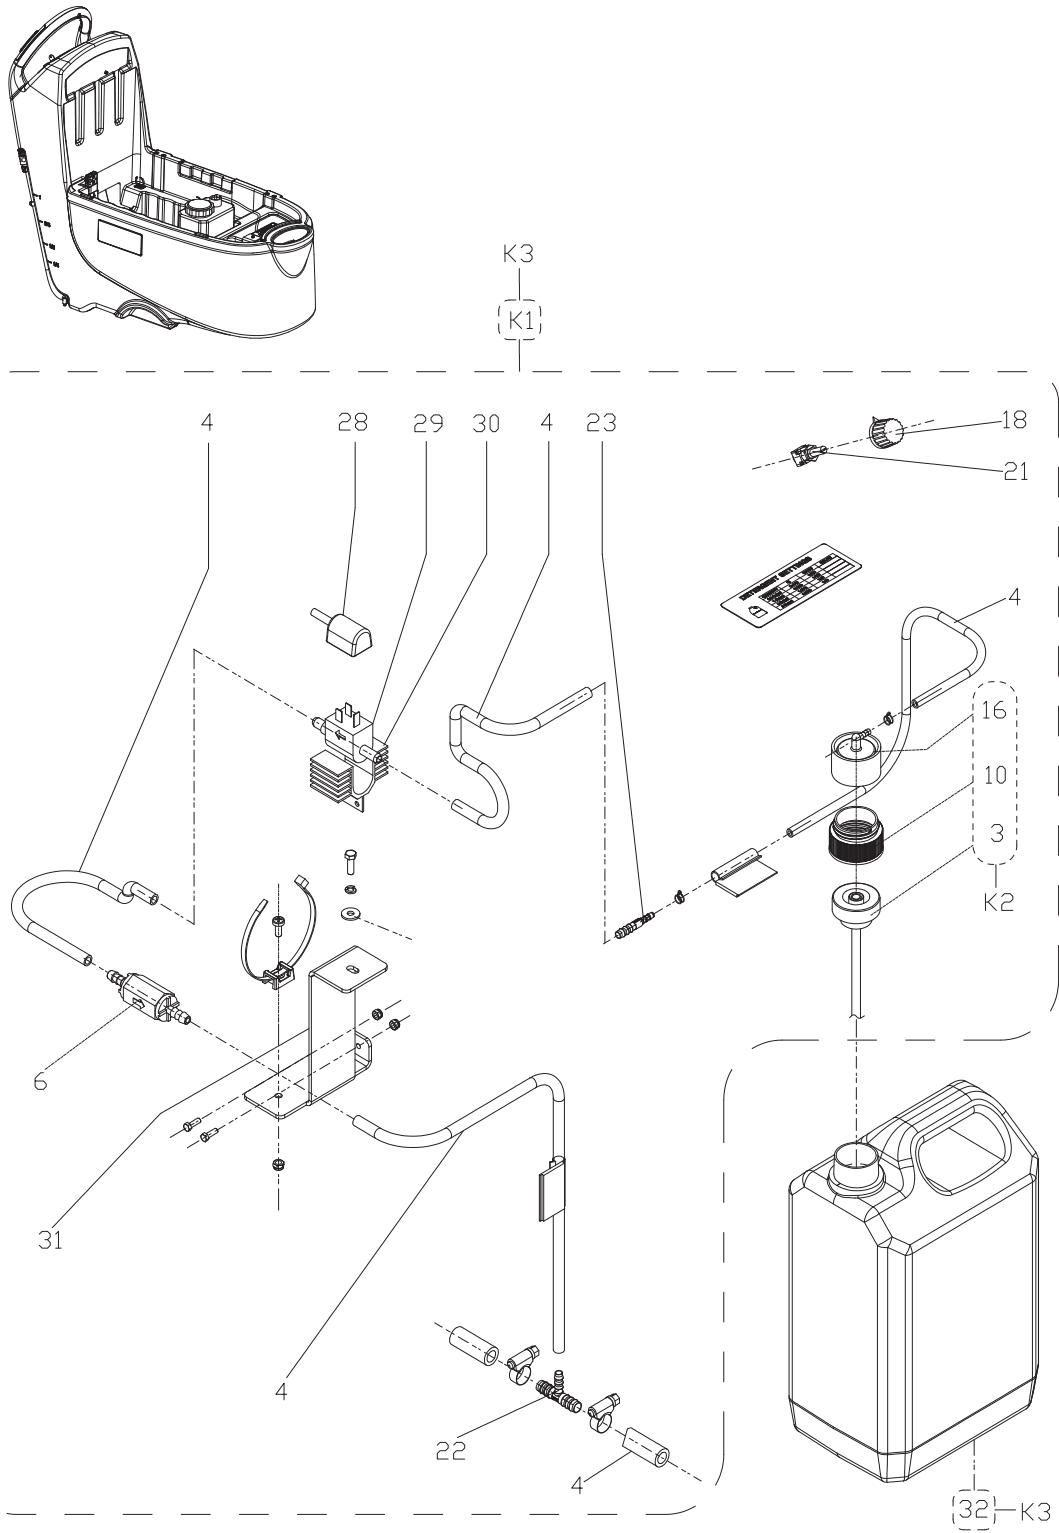

Pos.	Artikelnummer	Hoeveelheid	Omschrijving	Notes
		1	Assembly instruction Chemical mixing	[1]
3		1	SYPHON HOSE VALVE(SEE ADAPTER CAP ASSY)	
4	9097175000	1	HOSES DETERGENT SOLUTION KIT	
6	9097030000	1	Terugslagklep 1/4	
10		1	ADAPTER(SEE ADAPTER CAP ASSY)	
16		1	CAP DRY BREAK(SEE ADAPTER CAP ASSY)	
18	145 4719 000	1	Knop potentiometer	
21	909 6076 000	1	Potentiometer BR 651	
22	909 6092 000	1	HOLDER RUBBER T	
23	909 6090 000	1	BARB HOSE REDUCING D.6-D4 PLASTIC	
28	9097041000	1	HARNESS DETERGENT SOLUTION PUMP	
29	53721A	1	Pomp	
30	61772A	1	BRACKET CHEMICAL PUMP	
31	9097084000	1	BRACKET PUMP SUPPORT	
32	56104190	1	Ecoflex fles 5L	
K1	9097160000	1	Chemical Mixing System	[1]
K2	54778A	1	ADAPTER CAP 38MM	
K3	56394293	1		

Part Notes:

1. [1] - Optional
   9097159000. Chemical mixing system PN. 9097160000