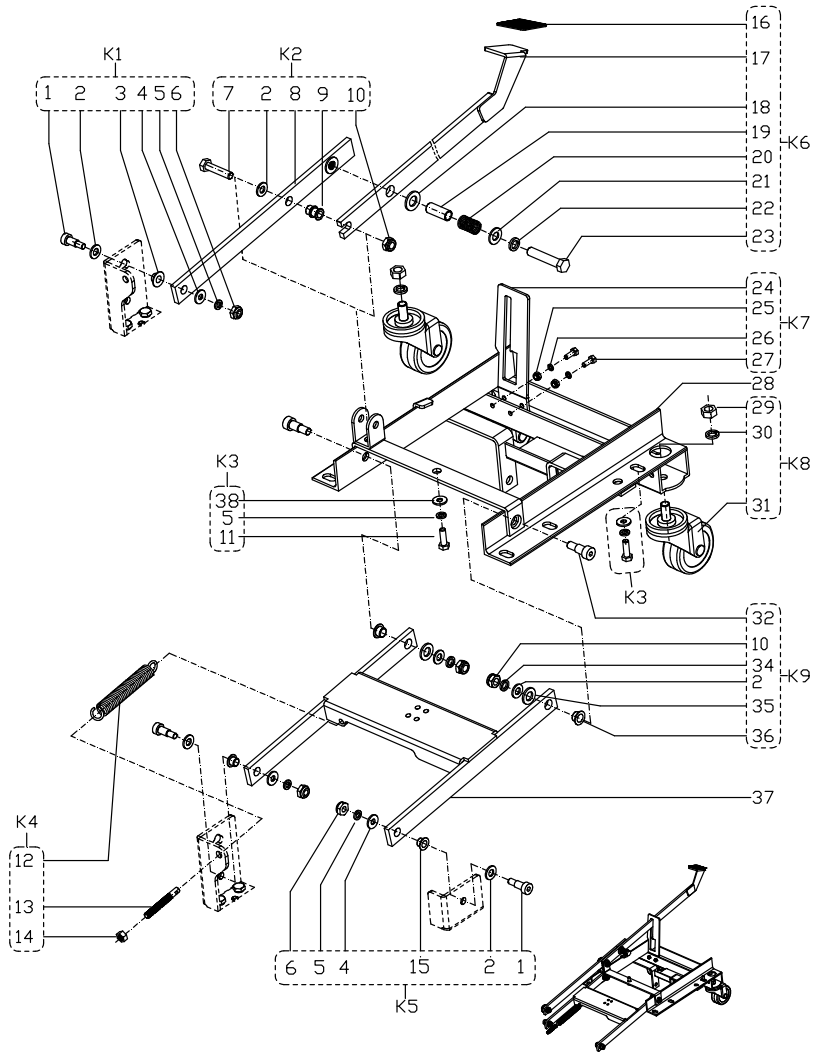

Pos.	Artikelnummer	Hoeveelheid	Omschrijving	Notes
1		3	K1/K5	
2		4	K1/K2/K5/K9	
3		1	K1	
4		3	K1/ K5	
5		5	K1/K3/K5	
6		2	K1/K5	
7		1	K2	
8		1	K2	
9		1	K2	
10		2	K2/K9	
11		3	K3	
12		1	K4	
13		1	K4	
14		1	K4	
15		1	K5	
16		1	K6	
17		1	K6	
18		1	K6	
19		1	K6	
20		1	K6	
21		1	K6	
22		1	K6	
23		1	K6	
24		1	K7	
25		2	K7	
26		2	K7	
27		2	K7	
28	VS10406	1	CHASSIS	
29		1	K8	
30		1	K8	
31	VS13623	1	3 INCH CASTER	[1]
32		1	K9	
34		1	K9	
35		1	K9	
36		1	K9	
37	VS10404	1	BRUSH LIFTING SUPPORT	
38		3	K3	
K1	VS10134	1	SCREW KIT 1	
K2	VS10138	1	FORNT PEDAL BRUSH LIFTING KIT	
K3	VS10135	1	SCREW KIT 2	
K4	VS10139	1	SPRING KIT	
K5	VS10136	2	SCREW KIT 3	
K6	VS10140	1	BACK PEDAL BRUSH LIFTING KIT	
K7	VS10141	1	PEDAL SUPPORT KIT	
K8	VS13757	2	3 INCH CASTER KIT	
K9	VS10137	2	SCREW KIT 4	

Part Notes:

1. [1] - TSB-FC-2019-026 castor wheel SC530
   DE TSB-FC-2019-026 SC530 Lenkrolle