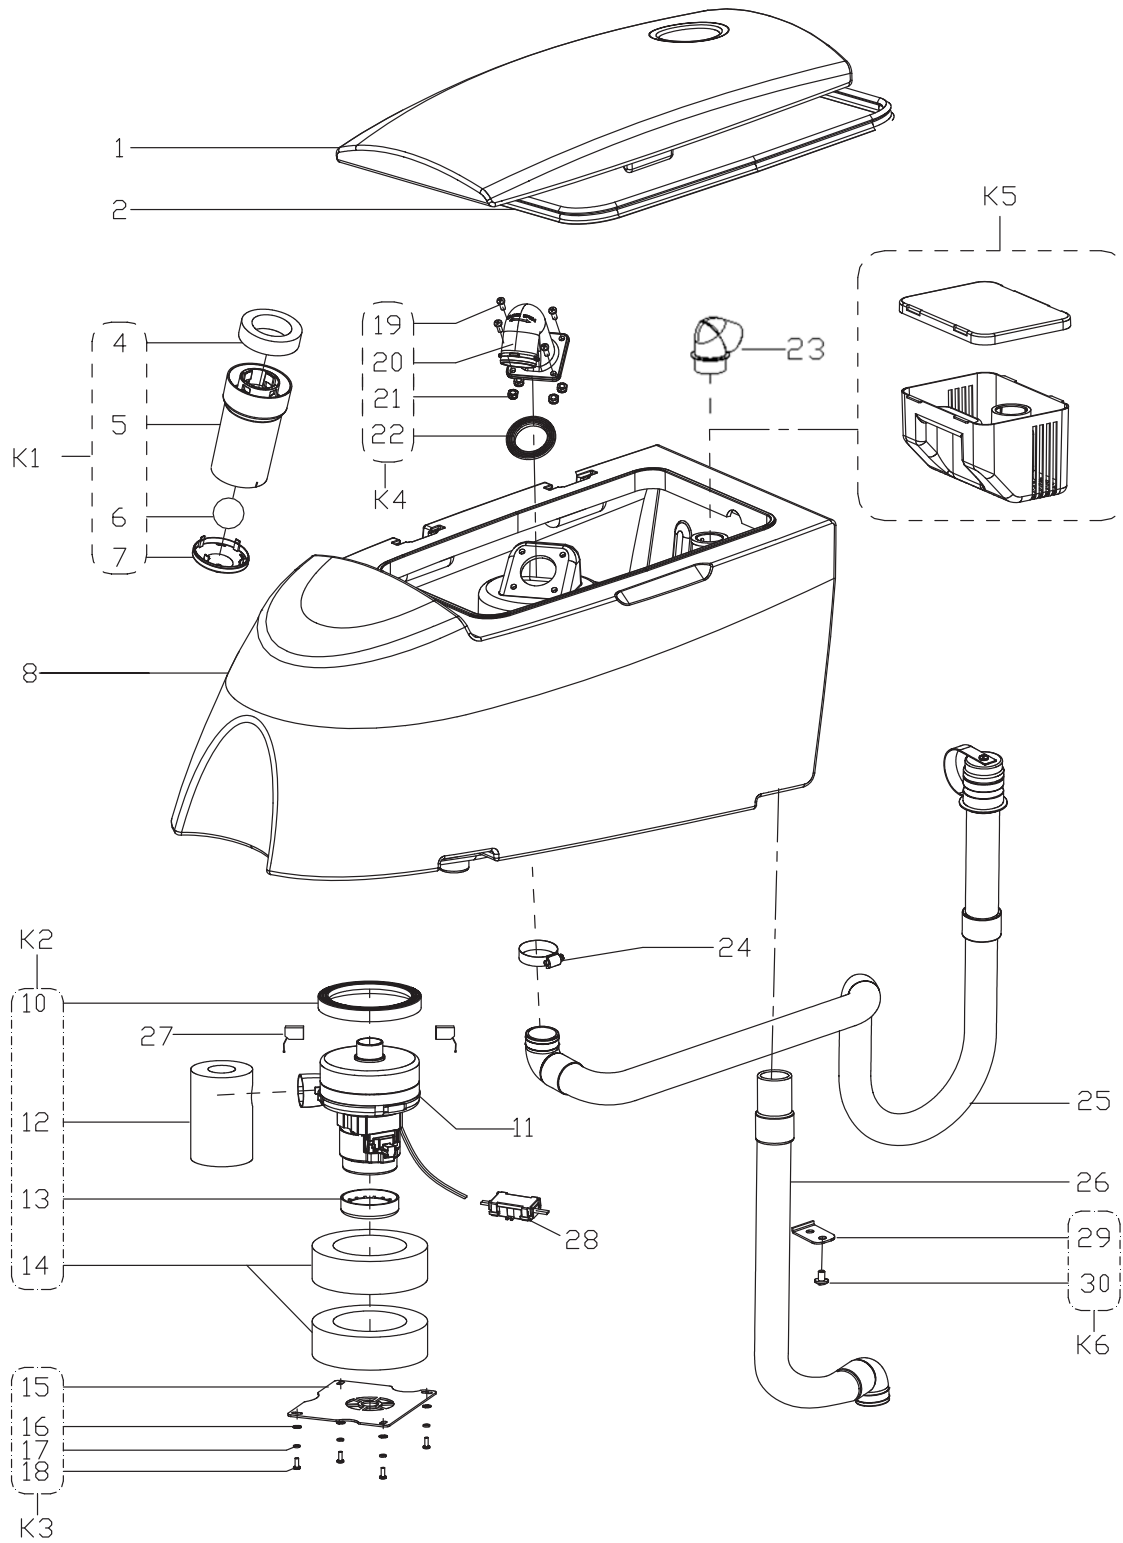

Part Notes:

- [1] - Control and Electric system
- [2] - Control and Electric systemwith traction  
Control and Electric systemwithout traction
- [3] - Solution tank
- [4] - Chassis
- [5] - Squeegee
- [6] - Wheel without traction
- [7] - Wheel with traction
- [8] - Recovery tank
- [9] - Solution system
- [10] - Brush

## Part Notes:

[1] - Optional

Pos.	Artikelnummer	Hoeveelheid	Omschrijving	Notes
1	VS13303	1	RECOVERY TANK LID	
2	VS13607	1	GASKET	
4		1	K1	[1]
5		1	K1	[1]
6	30010021	1	FLOATING BALL	[1]
7		1	K1	[1]
8	VS13304	1	RECOVERY TANK	
10		1	K2	
11	VF90520	1	VACUUM MOTOR	
12		1	K2	
13		1	K2	
14		2	K2	
15		1	K3	
16		4	K3	
17		4	K3	
18		5	K3	
19		4	K4	
20		1	K4	
21		4	K4	
22		1	K4	
23	VS13316	1	BEND TUBE	
24	VA20304	1	"SLANGKLEM 7/4""	
25	VS13602	1	DRAIN HOSE	
26	VS10601	1	SUCTION HOSE	
27	VF90522	2	CARBON BRUSH FOR VACUUM MOTOR	
28	VR27100	1	WATERPROOF CASE	
29		1	K6	
30		1	K6	
K1	VF90534	1	FLOAT KIT	
K2	VS10112	1	GASKET VACUUM MOTOR KIT	
K3	VS10113	1	VACUUM MOTOR COVER KIT	
K4	VS13720	1	ELBOW ADAPTOR KIT	
K5	9100000795	1	Grofvuil filter	[2]
K6	VS13794	1	HOSE CLAMP KIT	