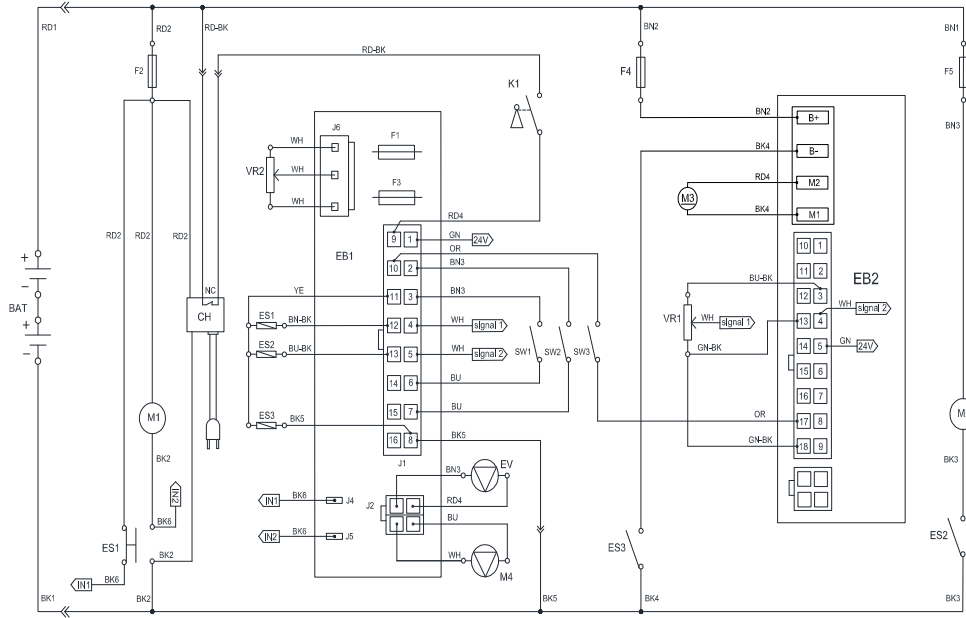

Pos.	Artikelnummer	Hoeveelheid	Omschrijving	Notes
		1	Assembly instruction Chemical mixing	[1]
3		1	SYPHON HOSE VALVE(SEE ADAPTER CAP ASSY)	
4	9097175000	1	HOSES DETERGENT SOLUTION KIT	
6	9097030000	1	Terugslagklep 1/4	
10		1	ADAPTER(SEE ADAPTER CAP ASSY)	
16		1	CAP DRY BREAK(SEE ADAPTER CAP ASSY)	
18	145 4719 000	1	Knop potentiometer	
21	909 6076 000	1	Potentiometer BR 651	
22	909 6092 000	1	HOLDER RUBBER T	
23	909 6090 000	1	BARB HOSE REDUCING D.6-D4 PLASTIC	
28	9097041000	1	HARNESS DETERGENT SOLUTION PUMP	
29	53721A	1	Pomp	
30	61772A	1	BRACKET CHEMICAL PUMP	
31	9097084000	1	BRACKET PUMP SUPPORT	
32	56104190	1	Ecoflex fles 5L	
K1	9097160000	1	Chemical Mixing System	[1]
K2	54778A	1	ADAPTER CAP 38MM	
K3	56394293	1		

Part Notes:

1. [1] - Optional
   9097159000. Chemical mixing system PN. 9097160000