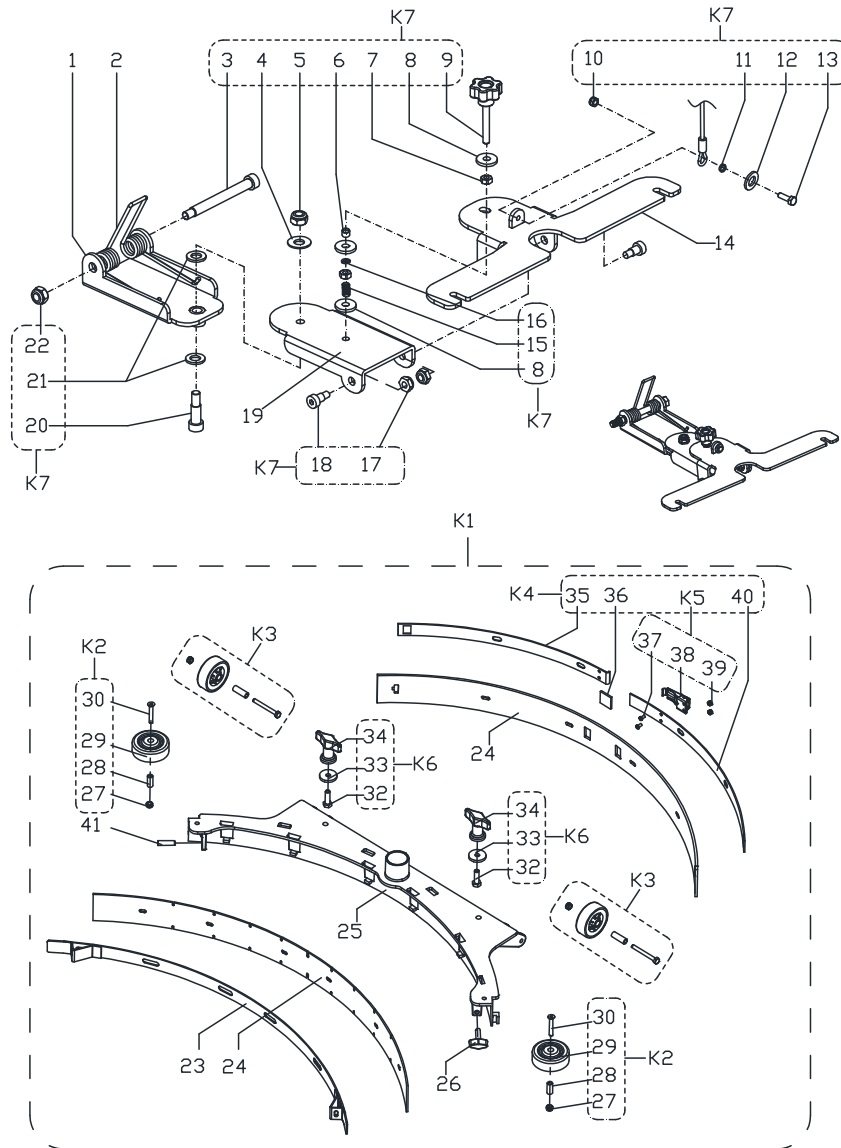

Pos.	Artikelnummer	Hoeveelheid	Omschrijving	Notes
1	VS10401	1	FRONT SQUEEGEE SUPPORT	
2	VF91014	1	SQUEEGEE SPRING	
3		1	K7	
4		1	K7	
5		1	K7	
6		1	K7	
7		2	K7	
8		3	K7	
9	VF85104	1	HANDWHEEL M8X55	
10		1	K7	
11		1	K7	
12		1	K7	
13		1	K7	
14	VF91012	1	COATING SQUEEGEE CONNECTOR PLATE	
15		1	K7	
16		1	K7	
17		2	K7	
18		2	K7	
19	VS13401	1	BACK SQUEEGEE SUPPORT	
20		1	K7	
21		2	K7	
22		1	K7	
23	VF85311	1	SQUEEGEE FRONT STRAP	[1]
24X	910000279	1	Zuigrubberkit non marking 740MM/29	
24X	909 6858 000	1	Zuigstripset 29 inch PU 740mm	
25	909 6044 000	1	Bevestiging zuigmond	
26	9100000791	1	KNOB M8X30 THD STUD SS PKD	
27		2	K2	
28		2	K2	
29		2	K2	
30		2	K2	
31		2	K3	
32		2	K6	
33		2	K6	
34		2	K6	
35		1	K4	
36		1	K4	
37		2	K5	
38		1	K5	
39		2	K5	
40		1	K4	
41	909 6600 000	1	Borgschroef M8x30 cup point	
K1	909 6851 000	1	Zuigmond cpl. 29 inch	
K2	909 6884 000	1	Rol bumper zuigmond	
K3	909 6883 000	1	Wiel mondstuk kit	
K4	909 6882 000	1	Bevestiging mat. zuigrubb	
K5	909 6394 000	1	Klem zuigmond	
K6	9097637000	1	SQUEEGEE FIXING KIT	
K7	VS13711	1	HARDWARE SQUEEGEE SUPPORT KIT	

Part Notes:

[1] - EXPIRED USE 909 6055 000