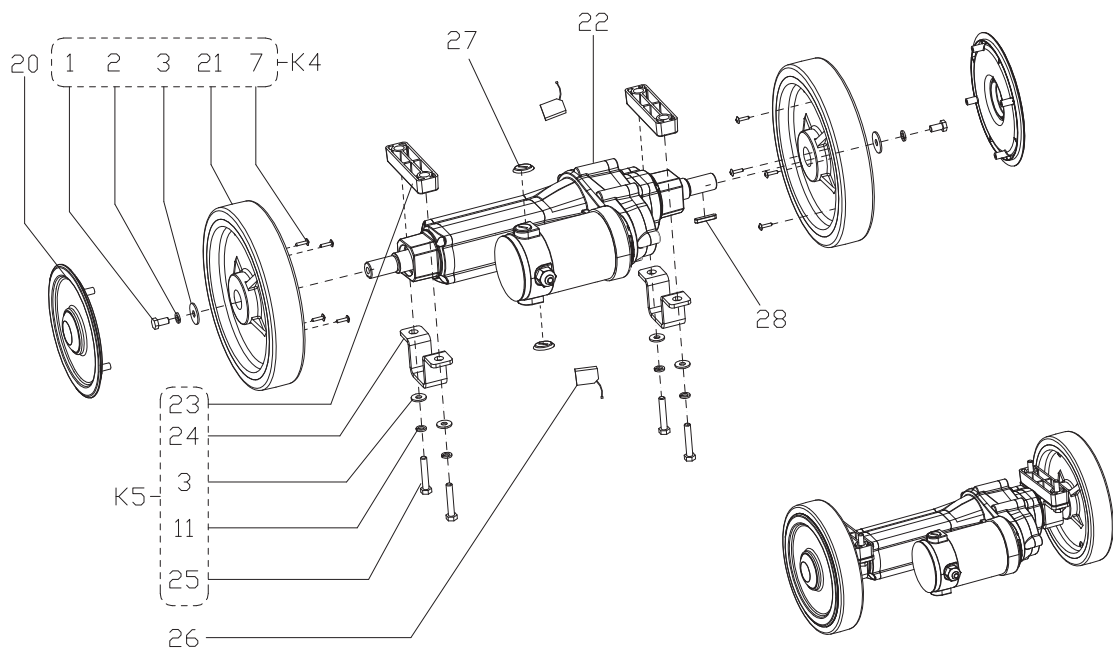

## Part Notes:

- [1] - ONLY FOR MACHINE WITH TRACTION
- [2] - TSB-FC-2019-038 drive switch SC530
- [3] - TSB-FC-2019-025 brush circuit breaker
- [4] - TSB-FC-2017-066 SC530 onboardcharger  
DE TSB-FC-2017-066 SC530 Integriertes Ladegerät
- [5] - Optional

Part Notes:

- [1] - TSB-FC-2019-026 castor wheel SC530  
DE TSB-FC-2019-026 SC530 Lenkrolle

---

Pos.	Artikelnummer	Hoeveelheid	Omschrijving	Notes
1		2	K4	
2		2	K4	
3		8	K4/K5	
7		8	K4	
11		6	K5	
20	VS13314	2	WHEEL COVER	
21		2	K4	
22	VS11702	1	MOTEUR DE TRACTION	
23		1	K5	
24		1	K5	
25		2	K5	
26	VS11703	2	CARBON BRUSH KIT	
27	VS11707	2	CARBON BRUSH COVER PLASTIC	
28	VS11706	1	KEY	
K4	VS13710	2	8 INCH WHEEL WITH TRACTION KIT	
K5	VS10147	2	TRACTION MOUNT KIT	