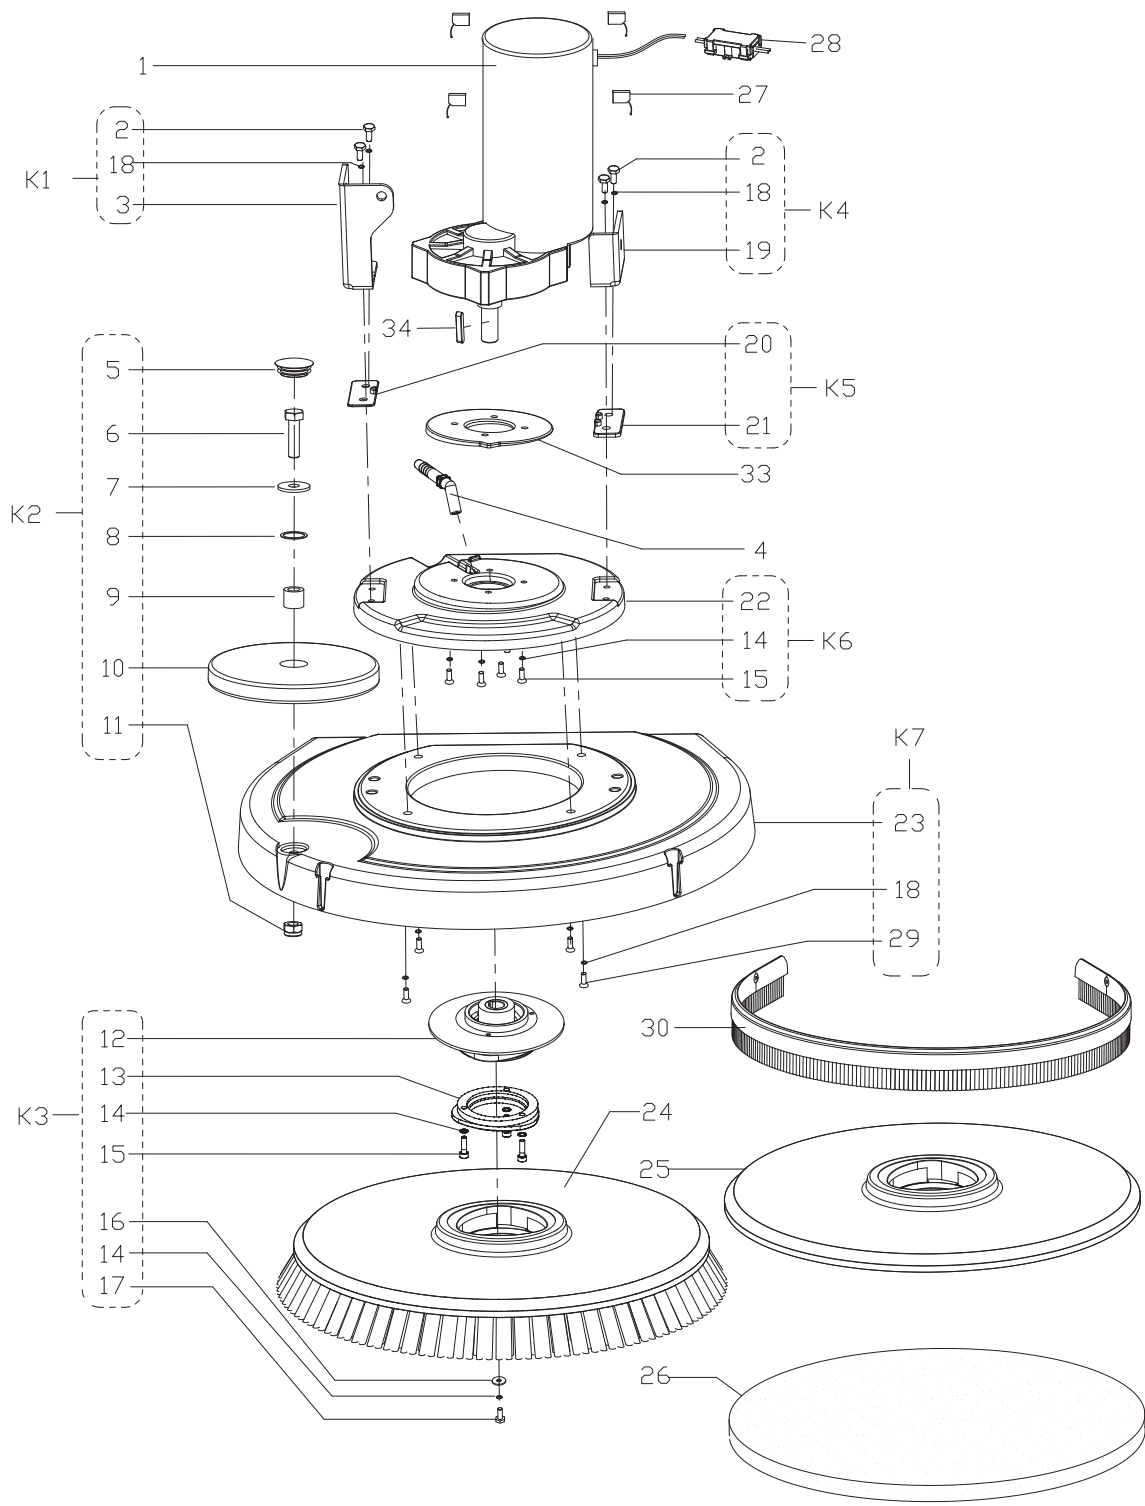

Pos.	Artikelnummer	Hoeveelheid	Omschrijving	Notes
1	VS10702	1	BRUSH MOTOR KIT	
2		8	K1/K4/K7	
3		1	K1	
4	VS10337	1	ELBOW	
5		1	K2	
6		1	K2	
7		1	K2	
8		1	K2	
9		1	K2	
10	VF91053	1	ROLLER BUMPER	
11		1	K2	
12	VF85122	1	HUB BRUSH RIGHT	
13	VF85129	1	BRUSH HUB	
14		8	K3/K6	
15		7	K3/K6	
16		1	K3	
17		1	K3	
18		8	K1/K4/K7	
19		1	K4	
20		1	K5	[1]
21		1	K5	[1]
22		1	K6	
23		1	K7	
24	VF91040	1	BRUSH	[2]
24	L08837025	1	Borstel 21 inch Prolene 530mm	[2]
25	9099671000	1	Padhouder 20 inch 508 mm Velcro	
26	10001961	1	Pads 21 inch Eco zwart 5 st.	[2]
26	10001962	1	Pads 21 inch Eco blauw 5 st.	[2]
26	10001963	1	Pads 21 inch Eco bruin 5 st.	[2]
26	10001964	1	Pads 21 inch Eco groen 5 st.	[2]
26	10001965	1	Pads 21 inch Eco rood 5 st.	[2]
26	10001966	1	Pads 21 inch Eco wit 5 st.	[2]
26	10002352	1	Pads 21 inch Eco Brilliant rood 2 st.	[2]
26	10002354	1	Pads 21 inch Eco Brilliant geel 2 st.	[2]
26	10002355	1	Pads 21 inch Eco Brilliant groen 2 st.	[2]
27	VF89116	4	CARBON BRUSH KIT	
28	VR27100	1	WATERPROOF CASE	
29		4	K7	
30	VS13752	1	20INCH SKIRT KIT	
33	VS11308	1	BALANCE BLOCK	[3]
34	VS11707	1	CARBON BRUSH COVER PLASTIC	
K1	VS10127	1	LONG CONNECTION PLATE KIT	
K2	VF85017	1	BUMPER ROLLER KIT	
K3	VF85002	1	HOLDER POLYG. WITH FLAGE KIT	
K4	VS10132	1	SHORT CONNECTION PLATE KIT	
K5	VS13712	1	PLATE KIT	[1]
K6	VS10128	1	MOTOR FIXING PLATE KIT	
K7	VS13713	1	BRUSH DECK KIT	

Part Notes:

- [1] - WITHOUT TRACTION
- [2] - Optional
- [3] - With traction