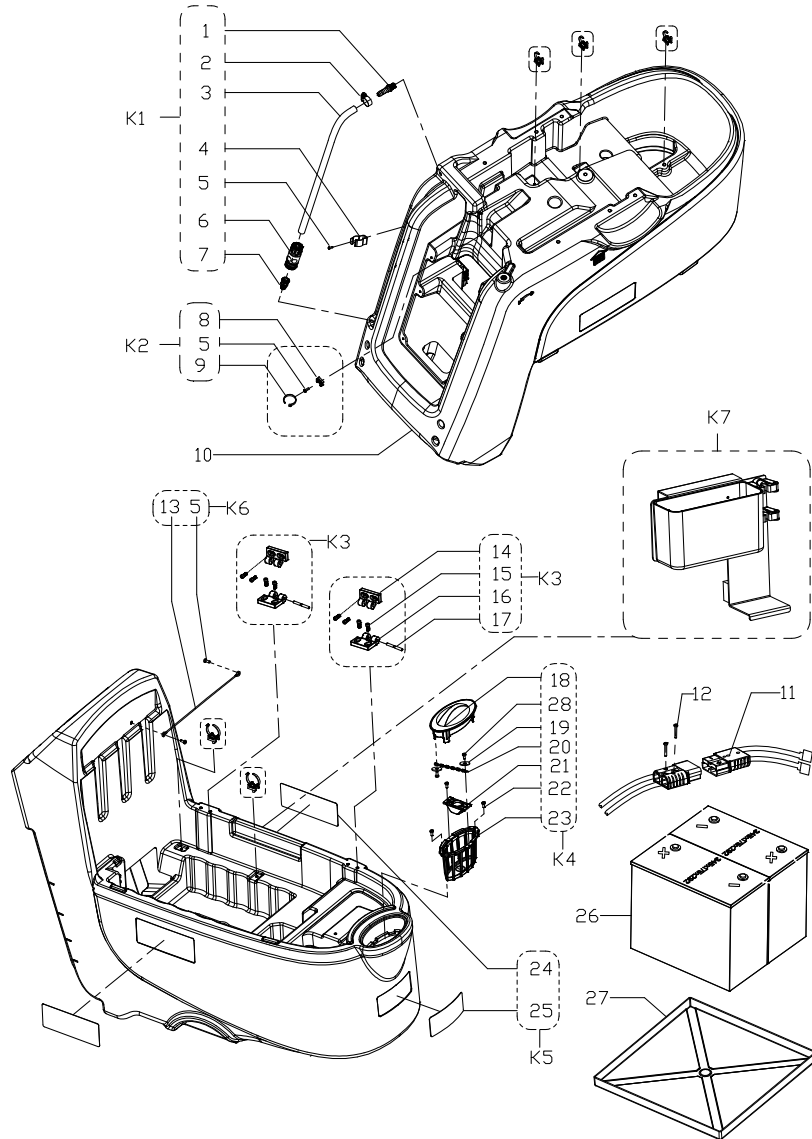

Pos.	Artikelnummer	Hoeveelheid	Omschrijving	Notes
1		1	K1	
2		1	K1	
3		1	K1	
4		1	K1	
5		4	K1/K2/K6	
6	VS13603	1	GARDEN COUPLING	
7		1	K1	
8		1	K2	
9		1	K2	
10	VS13301	1	SOLUTION TANK	
11	VS10206	1	BATTERY CONNECTIONS	
12		2	SCREW TM4X45	
13	VF85435	1	RECOVERY TANK CABLE	
14		2	K3	
15		8	K3	
16		2	K3	
17		2	K3	
18	VS10312A	1	FILTER COVER	
19		2	K4	
20		1	K4	
21		1	K4	
22		2	K4	
23	VS10313	1	FILTER SUPPORT	
24		2	K5	
25		1	K5	
26		2	BATTERIES	
27	VS10329	1	TRAY BATTERY	
28		3	K4	
K1	VS13701	1	WATER LEVEL PIPE KIT	
K2	VS13702	4	WIRE CLASPS KIT	
K3	VS13703	1	HINGE KIT	
K4	VS13704	1	FILTER COVER KIT	
K5	VS13705	1	DECAL SC530 NILFISK KIT	
K6	VF85007	1	TANK CABLE KIT	
K7	9100002280	1	MOP AND TRASH KIT	[1]

Part Notes:

[1] - Optional