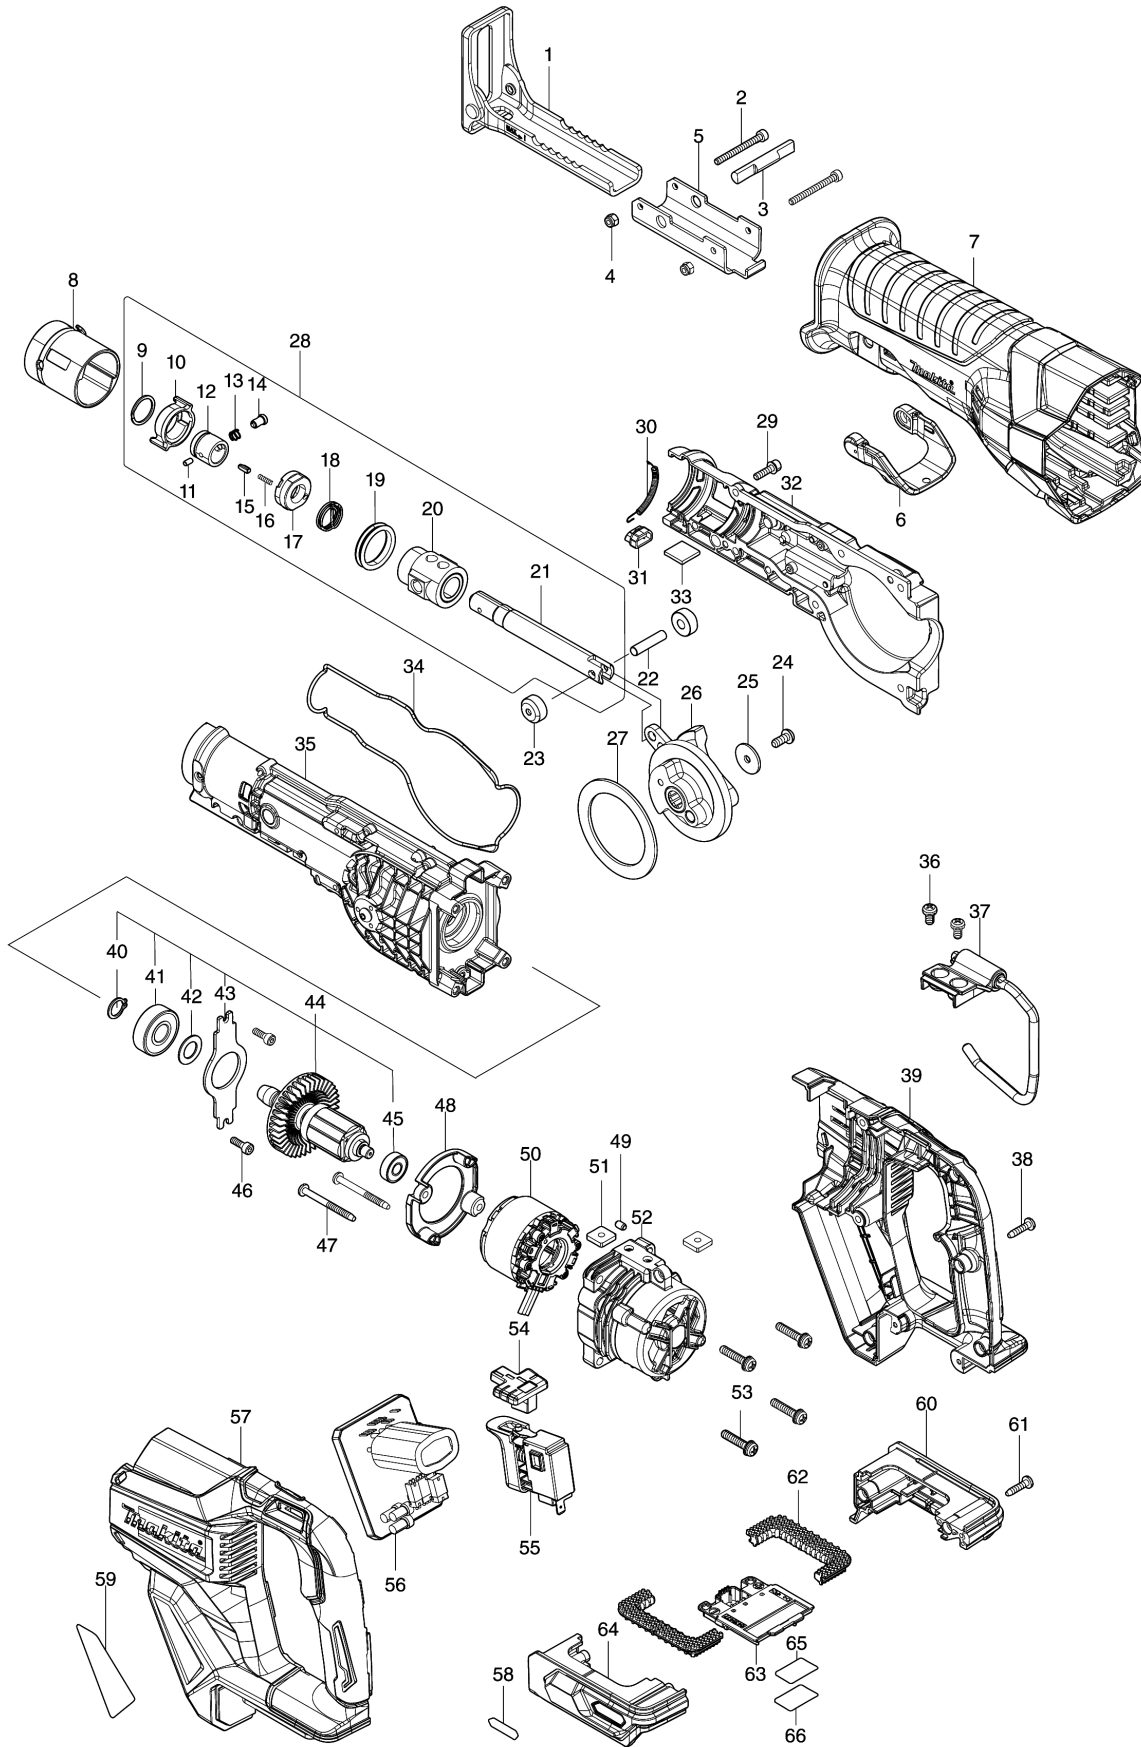

Model No.JR001G CORDLESS RECIPRO SAW