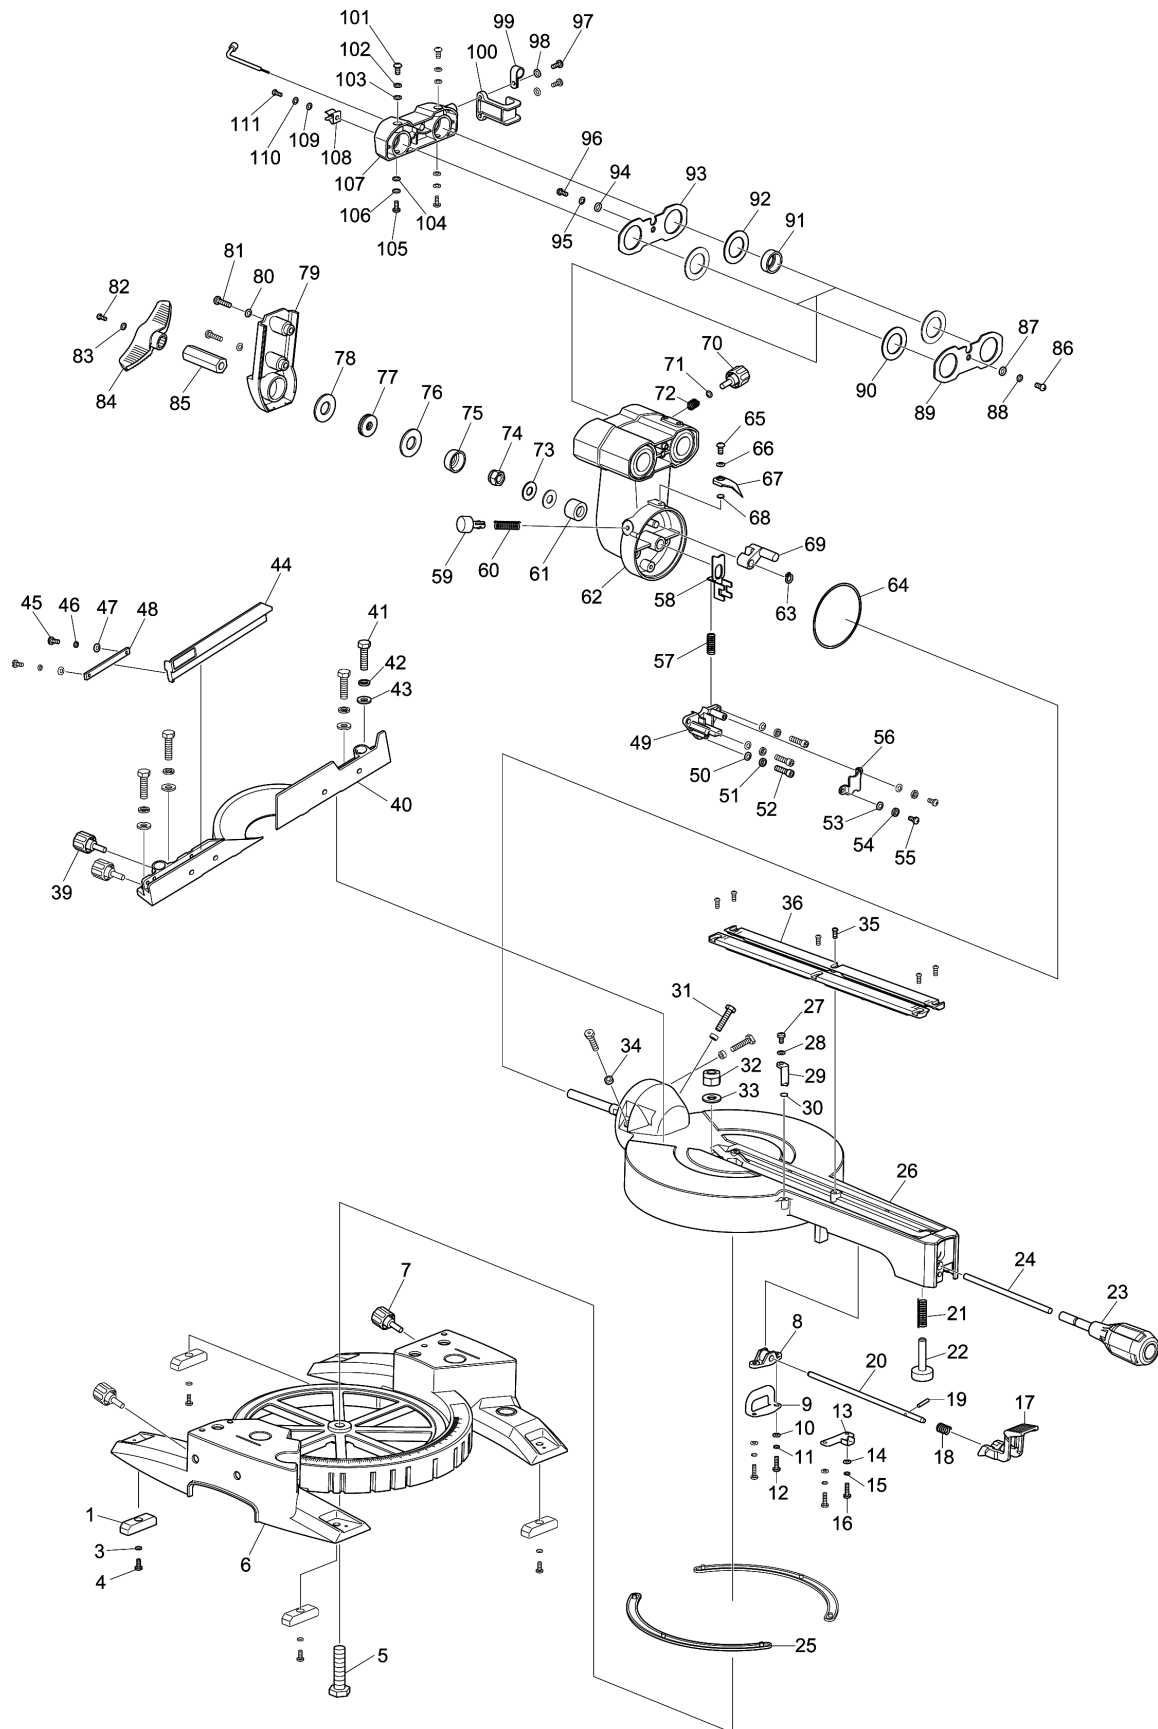

# Model No.LS0815FL SLIDE COMPOUND MITER SAW 216MM

Model No.LS0815FL SLIDE COMPOUND MITER SAW 216MM

Model No.LS0815FL SLIDE COMPOUND MITER SAW 216MM

Model No.LS0815FL SLIDE COMPOUND MITER SAW 216MM

Item	Parts No.	Description	I/C	Qty	New/Old	Opt. 1	Opt. 2	Note
001	JM23500132	BUFFER PAD		4				
003	JM23100016	FLAT WASHER 4		4				
004	JM23500008	CROSS HEAD SCREW M4X10		4				
005	JM23500009	PIVOT SHAFT		1				
006	JM23510001	BASE COMPLETE		1				
C10	JM23500010	MITER SCALE LABEL		1				
C20	JM2708A060	CAUTION LABEL		2				
C30	JM23500011	BASE		1				
C40	JM2318A058	CAUTION LABEL		1				
007	JM23100013	KNOB FOR EXT.WING		2				
008	JM23100025	WORKING TABLE LOCKING BRACKET		1				
009	JM23100020	LOCK PLATE B		1				
010	JM23100016	FLAT WASHER 4		2				
011	JM23100015	SPRING WASHER 4		2				
012	JM23100014	CROSS HEAD SCREW M4X15		2	*			
012-1	JM23100033	CROSS HEAD SCREW M4X12	<	2				
013	JM23100018	LOCK PLATE A		1				
014	JM23100016	FLAT WASHER 4		2				
015	JM23100015	SPRING WASHER 4		2				
016	JM23100014	CROSS HEAD SCREW M4X15		2	*			
016-1	JM23100033	CROSS HEAD SCREW M4X12	<	2				
017	JM23100023	PRESS PLATE		1				
018	JM23100021	LOCK SPRING		1				
019	JM23100022	LOCK PIN		1				
020	JM23500015	LOCK SHAFT B		1				
021	JM23500014	SPRING11		1				
022	JM23500013	ADJUSTABLE ROD		1				
023	JM23100027	MITER LOCKING HANDLE		1				
024	JM23500016	LOCK SHAFT A		1				
025	JM23500012	FRICTION PLATE		2				
026	JM23510002	WORKING TABLE COMPLETE		1				
C10	JM23500017	BEVEL SCALE LABEL		1				
C20	JM23500018	LOCKING ROD		1				
C30	JM23500019	WORKING TABLE		1				
C40	JM23500020	ELASTIC PIN 4X30		1				
C50	JM23500021	HEX NUT M10		1				
027	JM23500008	CROSS HEAD SCREW M4X10		1				
028	JM23100016	FLAT WASHER 4		1				
029	JM23100030	MITER POINTER		1				
030	JM23500053	OUT STAR WASHER		1				
031	JM23100034	HEX BOLT M6X28		3				
032	JM23500023	LOCKNUT M8		1				