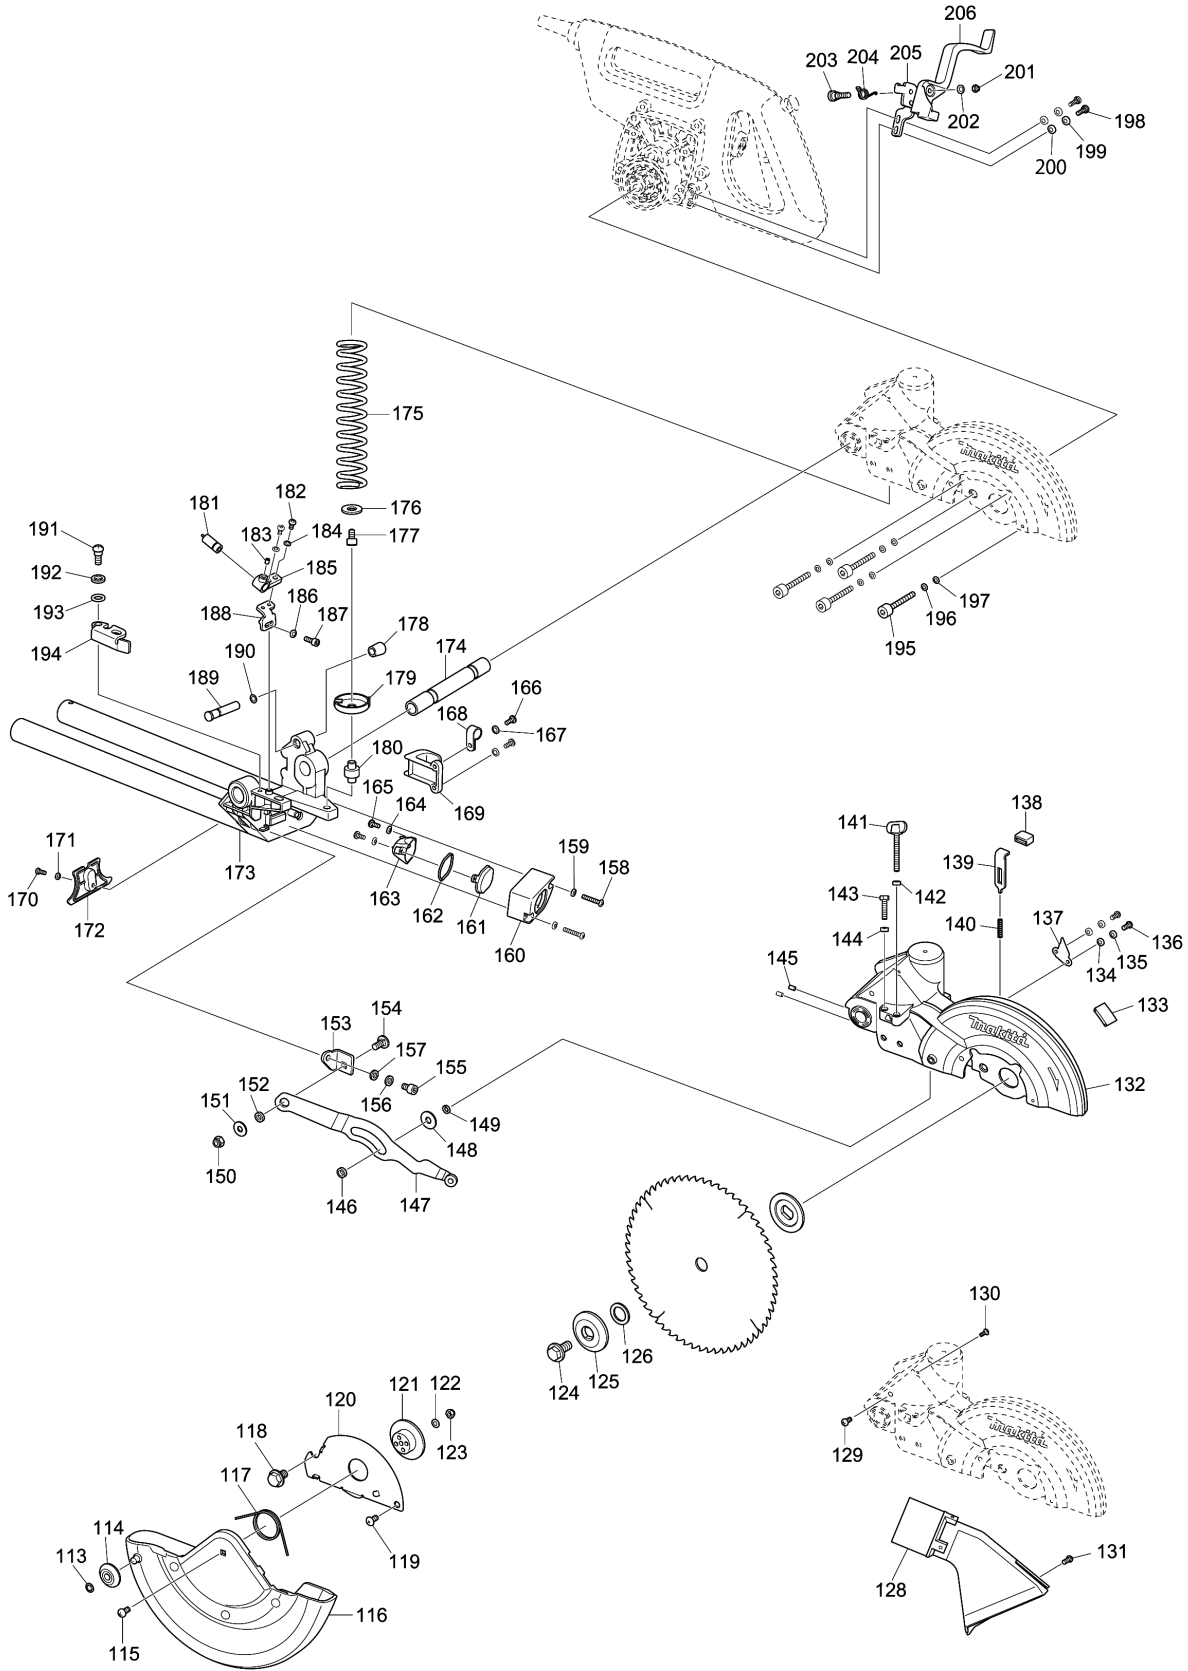

Model No.LS0815FL SLIDE COMPOUND MITER SAW 216MM