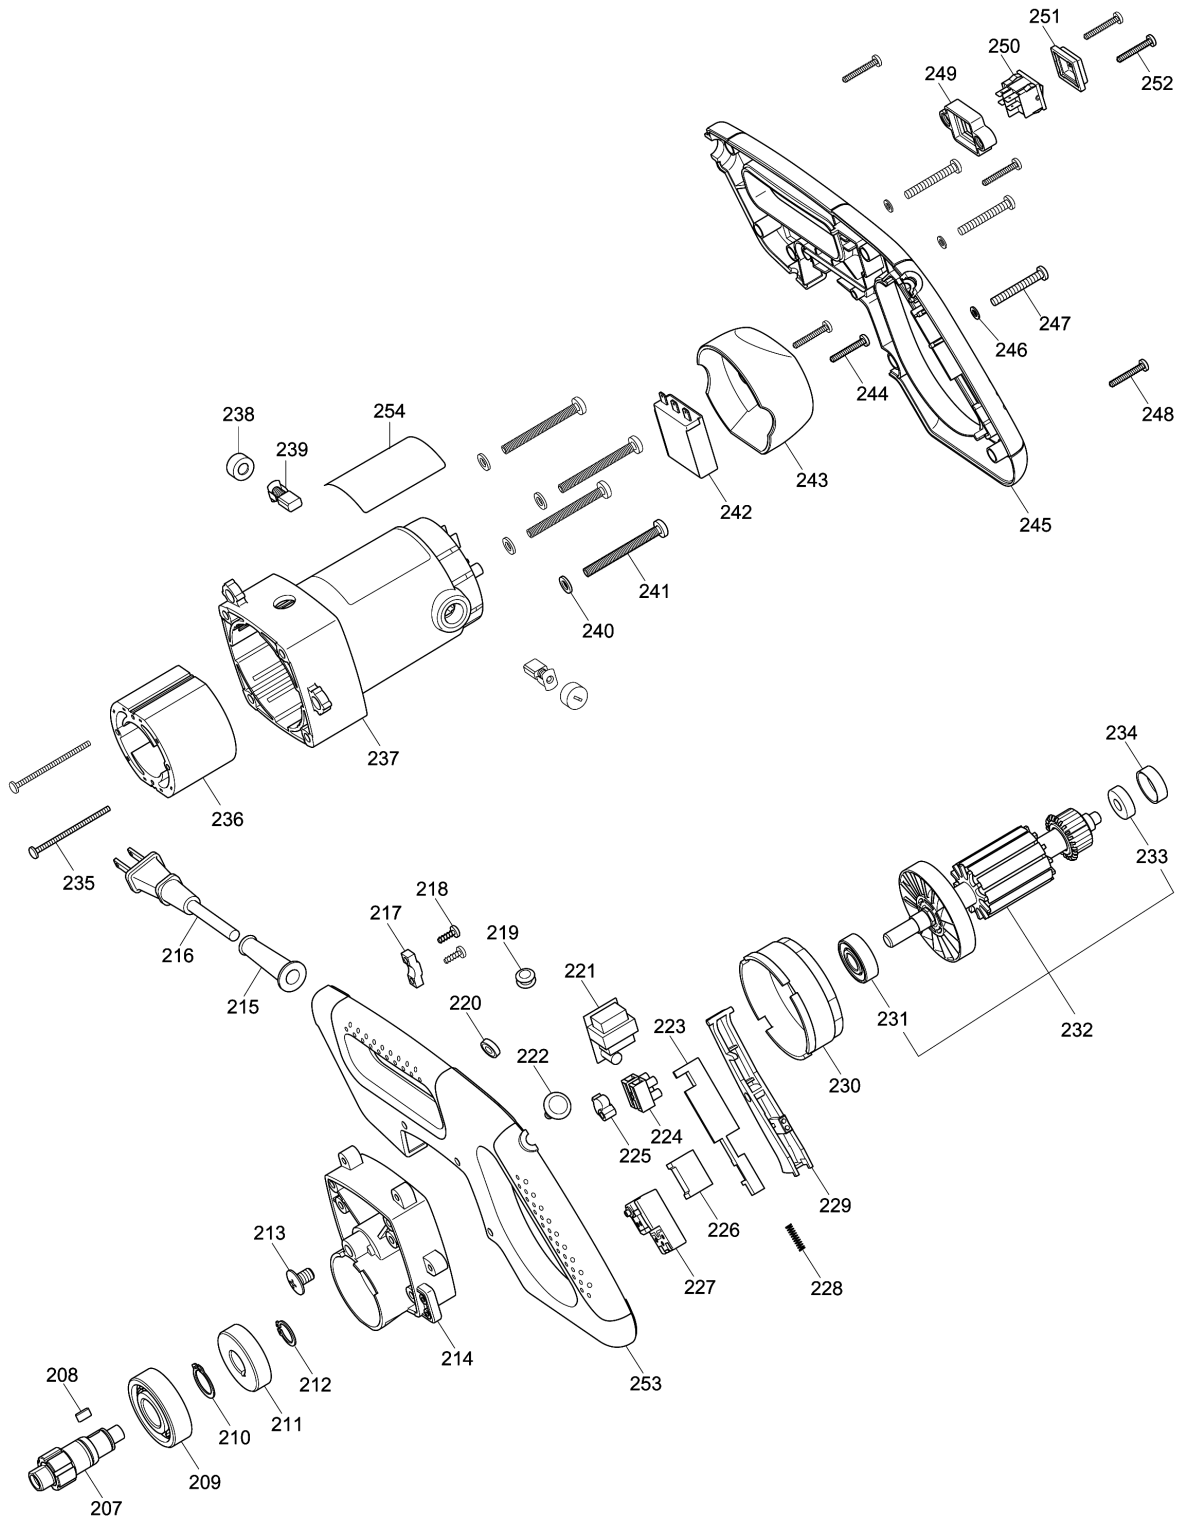

Model No.LS0815FL SLIDE COMPOUND MITER SAW 216MM

Model No.LS0815FL SLIDE COMPOUND MITER SAW 216MM

Item	Parts No.	Description	I/C	Qty	New/Old	Opt. 1	Opt. 2	Note
001	JM23500132	BUFFER PAD		4				
003	JM23100016	FLAT WASHER 4		4				
004	JM23500008	CROSS HEAD SCREW M4X10		4				
005	JM23500009	PIVOT SHAFT		1				
006	JM23510001	BASE COMPLETE		1				
C10	JM23500010	MITER SCALE LABEL		1				
C20	JM2708A060	CAUTION LABEL		2				
C30	JM23500011	BASE		1				
C40	JM2318A058	CAUTION LABEL		1				
007	JM23100013	KNOB FOR EXT.WING		2				
008	JM23100025	WORKING TABLE LOCKING BRACKET		1				
009	JM23100020	LOCK PLATE B		1				
010	JM23100016	FLAT WASHER 4		2				
011	JM23100015	SPRING WASHER 4		2				
012	JM23100014	CROSS HEAD SCREW M4X15		2	*			
012-1	JM23100033	CROSS HEAD SCREW M4X12	<	2				
013	JM23100018	LOCK PLATE A		1				
014	JM23100016	FLAT WASHER 4		2				
015	JM23100015	SPRING WASHER 4		2				
016	JM23100014	CROSS HEAD SCREW M4X15		2	*			
016-1	JM23100033	CROSS HEAD SCREW M4X12	<	2				
017	JM23100023	PRESS PLATE		1				
018	JM23100021	LOCK SPRING		1				
019	JM23100022	LOCK PIN		1				
020	JM23500015	LOCK SHAFT B		1				
021	JM23500014	SPRING11		1				
022	JM23500013	ADJUSTABLE ROD		1				
023	JM23100027	MITER LOCKING HANDLE		1				
024	JM23500016	LOCK SHAFT A		1				
025	JM23500012	FRICTION PLATE		2				
026	JM23510002	WORKING TABLE COMPLETE		1				
C10	JM23500017	BEVEL SCALE LABEL		1				
C20	JM23500018	LOCKING ROD		1				
C30	JM23500019	WORKING TABLE		1				
C40	JM23500020	ELASTIC PIN 4X30		1				
C50	JM23500021	HEX NUT M10		1				
027	JM23500008	CROSS HEAD SCREW M4X10		1				
028	JM23100016	FLAT WASHER 4		1				
029	JM23100030	MITER POINTER		1				
030	JM23500053	OUT STAR WASHER		1				
031	JM23100034	HEX BOLT M6X28		3				
032	JM23500023	LOCKNUT M8		1				

Please order the parts with part number.

Print Date 30/9/2019