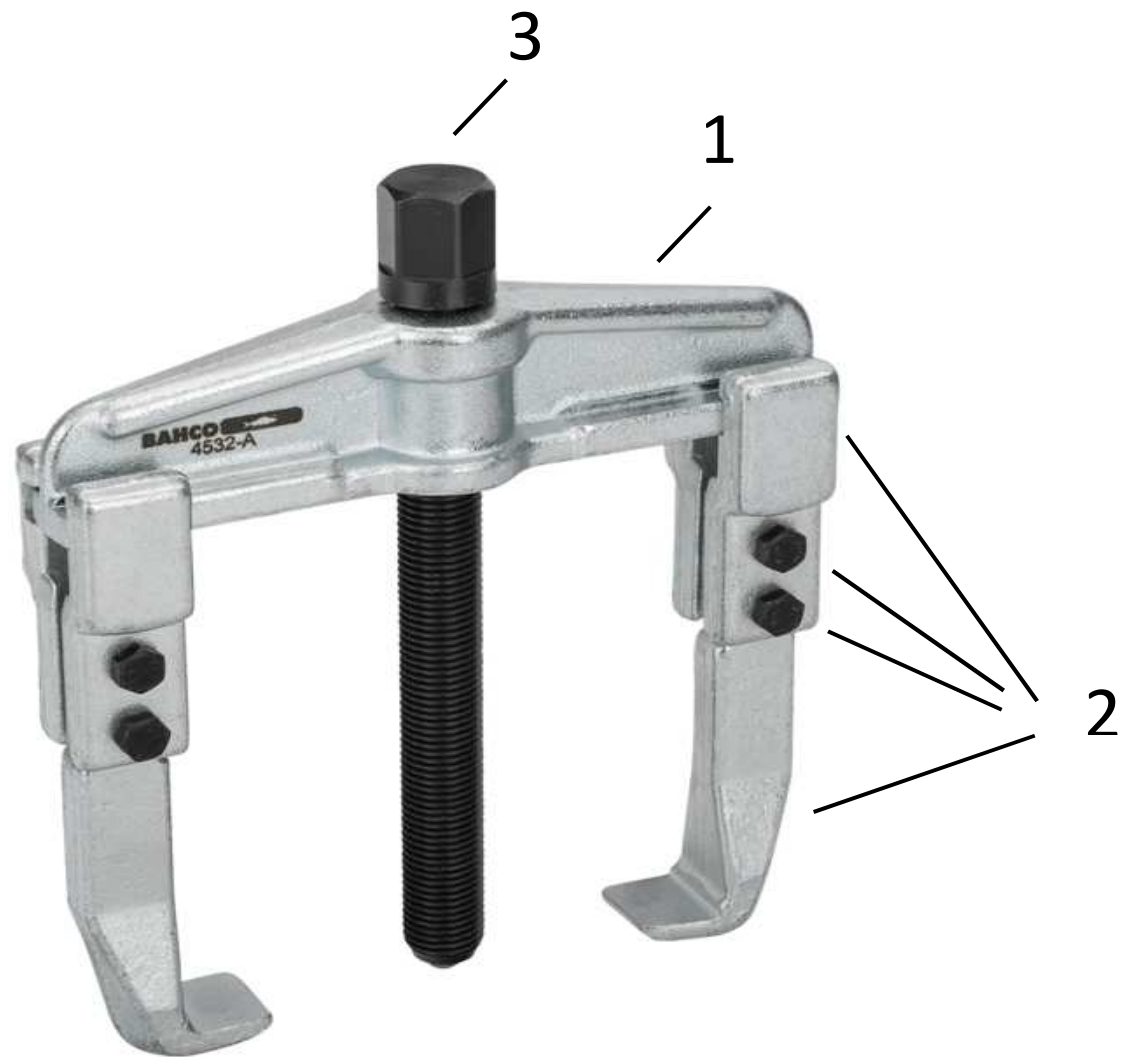

Nº	CODE	DESCRIPTION
1	4532-F/B	BODY FOR 4532-F
2	4532K3	SPARE ARMS (PAIR)4532-E/G
3	4532-EFG/S	SPINDLE

4532-F

Revision: 00

SNA Europe does not cover the causes over negligence in tool use and/or repair, inadequate care, or abnormal usage conditions. Follow the instructions for proper use, safety, maintenance and servicing given by SNA Europe