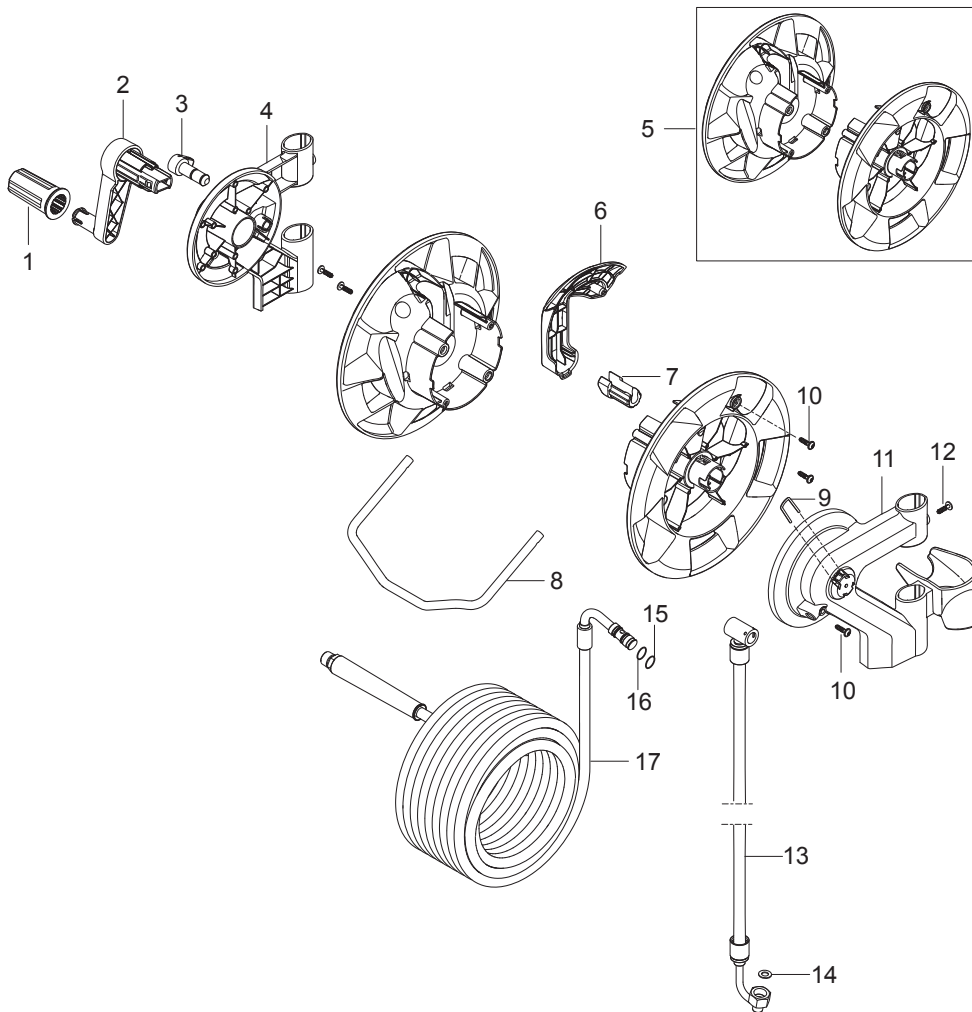

Pos.	Artikelnummer	Hoeveelheid	Omschrijving	Notes
			MI - 106409224 Hose guide MC 3C MC 4M	[1]
			MI - 106409225 Hose reel MC 3C MC 4M	[2]
0	107145803	1	Hogedrukslang Haspel MC 3-4	
1	107142530	1	ROTATING HANDLE F. HOSE REEL	
2	107142532	1	HANDLE FOR HOSE REEL MC 3-4	
3	107142533	1	STOPPER PIN CPL. F. HOSE REEL MC 3-4	
4	107142535	1	ADAPTOR FOR HOSE REEL RIGHT MC 3-4	
5	107142536	1	REEL FOR HOSE MC 3-4	
6	107142537	1	HOSE COVER MC 3-4	
7	107142538	1	FITTING GUIDE F. HOSE REEL MC 3-4	
8	107142539	1	HOSE GUIDE MC 3-4	
9	128500592	1	LOCK KIT	
10	107141838	5	SCREW K50X18 WN1451 BLACK TORX20	
11	107142540	1	ADAPTOR FOR HOSE REEL LEFT MC 3-4	
12	909100425	2	Schroef M6X12 CE T30 DI	
13	107142541	1	CONNECTION HOSE DN8 F. HOSE REEL MC 3-4	
14	65466	1	Pakking	
15	3004321	2	O-Ring pur 10 x 2 P5000	
16	G200117	1	back-up ring	[3]
17	107142542	1	Hogedrukslang DN6X15M MC 3-4	

Part Notes:

- [1] - MI - 106409224 Hose guide MC 3C MC 4M
- [2] - MI - 106409225 Hose reel MC 3C MC 4M
- [3] - CLOSED WHEN STOCK EMPTY