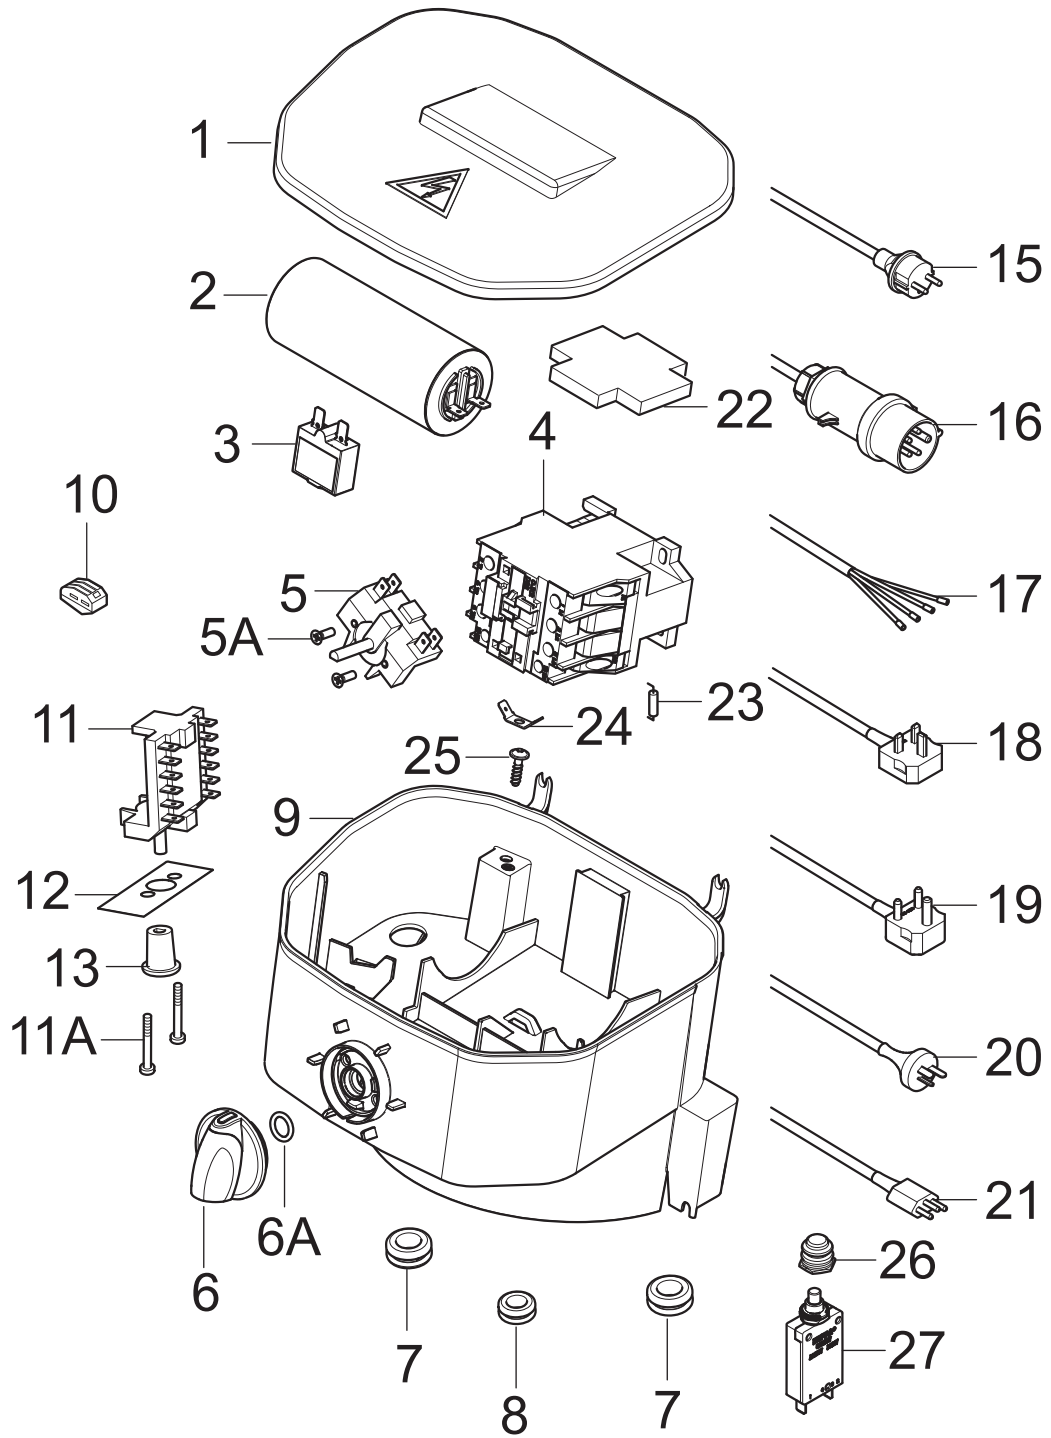

# TABLE OF CONTENTS

---

Overview .....	1
Electric box .....	3
107145803 - Hose reel MC3, MC4 .....	5
Motor MC4 .....	7
Pump with easy start and without injector .....	9
Recommended spare part .....	11
Default accessories .....	13

Pos.	Artikelnummer	Hoeveelheid	Omschrijving	Notes
1	107142547	1	E-BOX LID MC 3-4	
2	301002320	1	Condensator 700 AF	
3	301002322	1	Zekering 16A	
3	107142548	1	FUSE 16 AMPS TYPE 2-5700-IG2-P10-DD-16A	[1]
4	103822300	1	Contractor CJX2-D12-V7 400V	
4	63905	1	Contactoer 230V50-60Hz(was	[2]
5	301001058	1	Schakelaar 10A	
5A	18274	2	Schroef M4 X 12 DIN 963	
6	909100204	1	Draaiknop	
6A	9868	1	O-Ring 10X2,5	
7	301002284	2	GROMMET	
8	3803772	1	RubberBus Tet 7-10C	
9	107142550	1	E-BOX BOTTOM MC 3-4	
10	301001229	1	Terminal block 3x4 QMM	
11	64579	1	SWITCH START/TRIANGLE 16A	
11A	3389	2	CYLINDER SCREW M4X20 ISO 1207 ZN	
12	107142551	1	LABEL 230-400V CHANGE-OVER 74X28	
13	64580	1	Draaiknop	[3]
15	107142552	1	POWER CORD - H07RN-F 3G1.5X6M. CEE 7 1 P	[4]
16	107142553	1	POWER CORD - H07RN-F 4G1.5X6M. CEE 5 3 P	[5]
17	107142554	1	POWER CORD - H07RN-F 4G1.5X6M. Y/D 3PH	[6]
18	107142555	1	POWER CORD H07RN-F 3G1.5X6M BS1363 1PH	[7]
19	107142556	1	POWER CORD H07RN-F 3G1.5X6M SABS 164 1	[8]
20	107142557	1	POWER CORD H07RN-F 3G1.5X6M AS 3112 1P	[9]
21	107142558	1	POWER CORD H07RN-F 3G1.5X6M NBR 14136	[10]
22	64773	1	Auxiliary contact	
23	301000074	1	Weerstand 470 ohm 3w	
24	107142559	1	FASTON TAB TERMINAL DOUBLE STUD 45°	
25	107141838	1	SCREW K50X18 WN1451 BLACK TORX20	
26	107142564	1	FUSE CAP ETA TYPE X 200 801 08 (UNITOR)	[11]
27	107142548	1	FUSE 16 AMPS TYPE 2-5700-IG2-P10-DD-16A	[11]