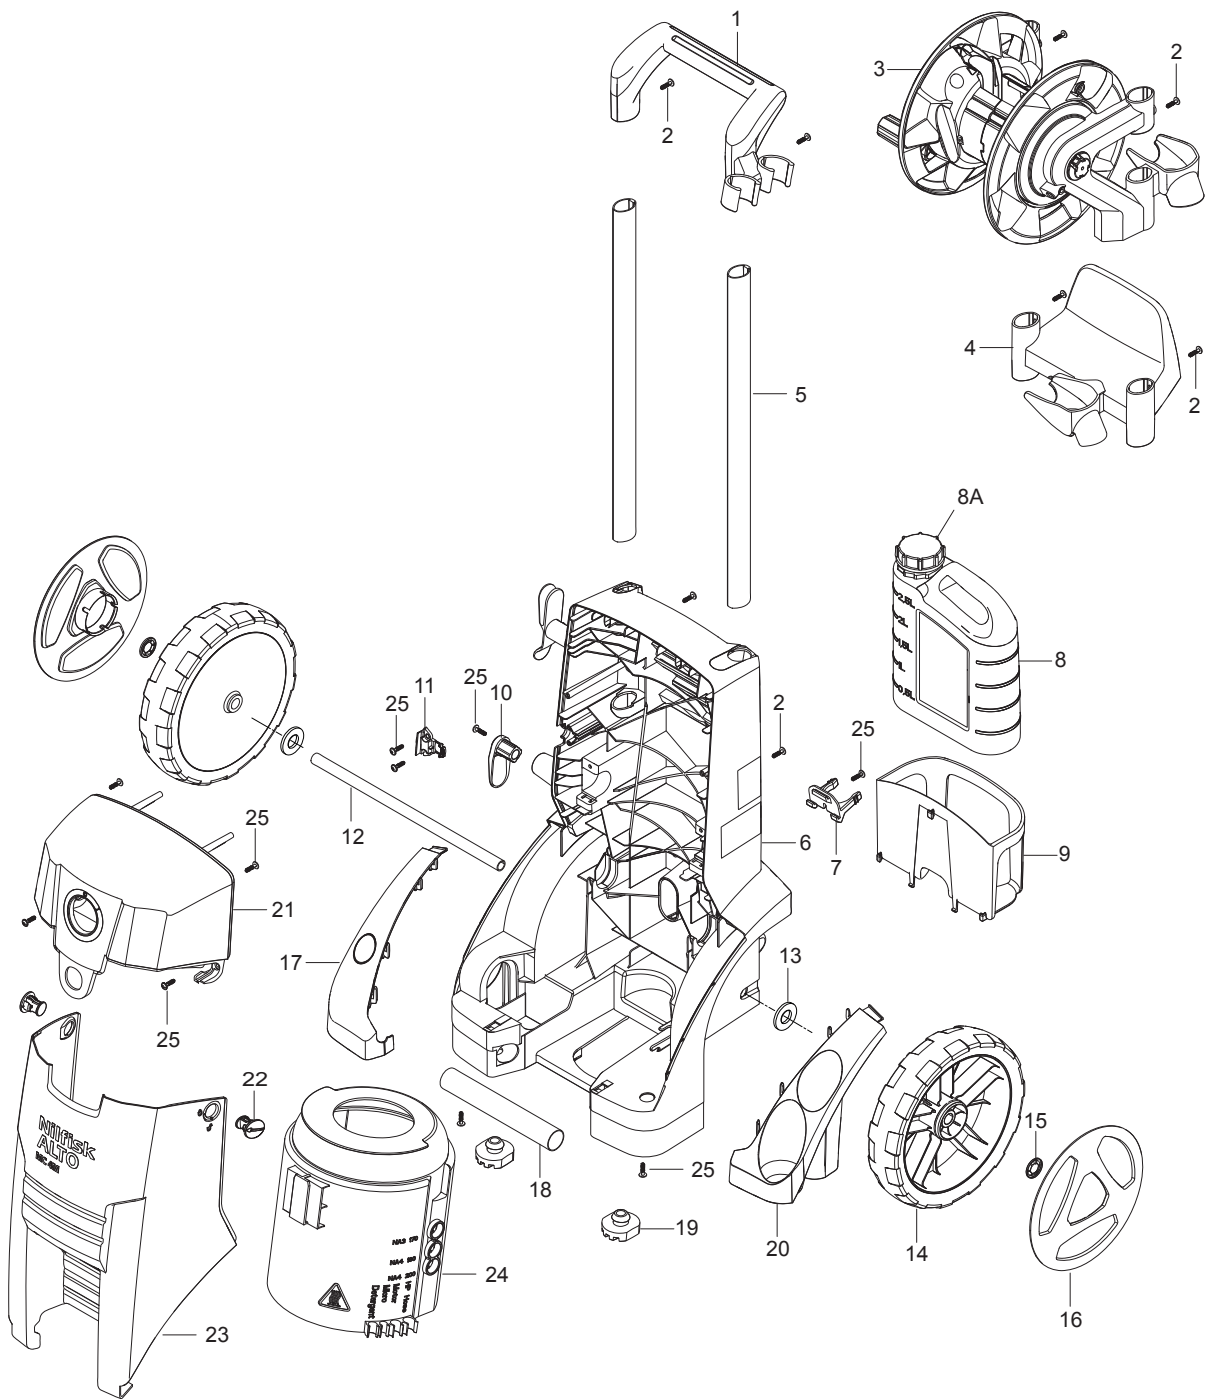

# TABLE OF CONTENTS

---

Overview .....	1
Electric box .....	3
107145803 - Hose reel MC3, MC4 .....	5
Motor MC4 .....	7
Pump with easy start and without injector .....	9
Recommended spare part .....	11
Default accessories .....	13

Pos.	Artikelnummer	Hoeveelheid	Omschrijving	Notes
1	107142547	1	E-BOX LID MC 3-4	
2	301002320	1	Condensator 700 AF	
3	301002322	1	Zekering 16A	
3	107142548	1	FUSE 16 AMPS TYPE 2-5700-IG2-P10-DD-16A	[1]
4	103822300	1	Contractor CJX2-D12-V7 400V	
4	63905	1	Contactoer 230V50-60Hz(was	[2]
5	301001058	1	Schakelaar 10A	
5A	18274	2	Schroef M4 X 12 DIN 963	
6	909100204	1	Draaiknop	
6A	9868	1	O-Ring 10X2,5	
7	301002284	2	GROMMET	
8	3803772	1	RubberBus Tet 7-10C	
9	107142550	1	E-BOX BOTTOM MC 3-4	
10	301001229	1	Terminal block 3x4 QMM	
11	64579	1	SWITCH START/TRIANGLE 16A	
11A	3389	2	CYLINDER SCREW M4X20 ISO 1207 ZN	
12	107142551	1	LABEL 230-400V CHANGE-OVER 74X28	
13	64580	1	Draaiknop	[3]
15	107142552	1	POWER CORD - H07RN-F 3G1.5X6M. CEE 7 1 P	[4]
16	107142553	1	POWER CORD - H07RN-F 4G1.5X6M. CEE 5 3 P	[5]
17	107142554	1	POWER CORD - H07RN-F 4G1.5X6M. Y/D 3PH	[6]
18	107142555	1	POWER CORD H07RN-F 3G1.5X6M BS1363 1PH	[7]
19	107142556	1	POWER CORD H07RN-F 3G1.5X6M SABS 164 1	[8]
20	107142557	1	POWER CORD H07RN-F 3G1.5X6M AS 3112 1P	[9]
21	107142558	1	POWER CORD H07RN-F 3G1.5X6M NBR 14136	[10]
22	64773	1	Auxiliary contact	
23	301000074	1	Weerstand 470 ohm 3w	
24	107142559	1	FASTON TAB TERMINAL DOUBLE STUD 45°	
25	107141838	1	SCREW K50X18 WN1451 BLACK TORX20	
26	107142564	1	FUSE CAP ETA TYPE X 200 801 08 (UNITOR)	[11]
27	107142548	1	FUSE 16 AMPS TYPE 2-5700-IG2-P10-DD-16A	[11]