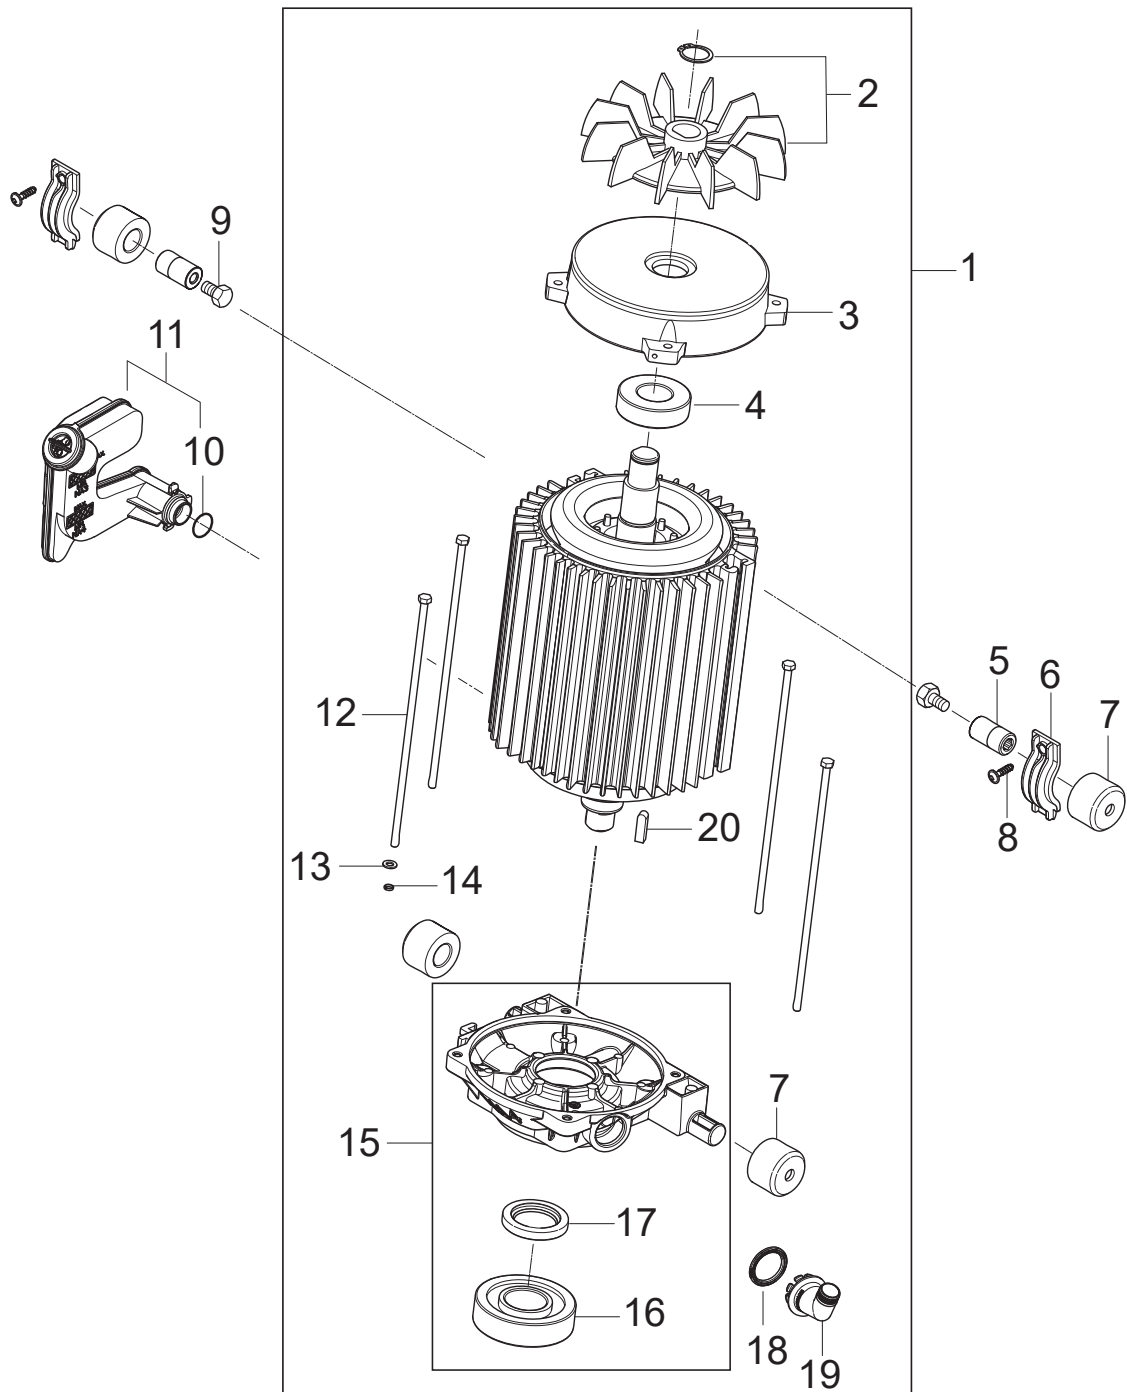

Pos.	Artikelnummer	Hoeveelheid	Omschrijving	Notes
0	31001082	1	OIL ROTRA MP 80W-90 1L	[1]
1	31001006	1	MOTOR NA4 - 2.2KW/230V/50HZ/1PH	[2]
1	31001007	1	MOTOR NA4 - 2.2KW/220V/60HZ/1PH	[3]
1	31001008	1	MOTOR NA4 - 3.2KW/230/400V/50HZ/3PH	[4]
1	31001009	1	MOTOR NA4 - 3.5KW/200V/50HZ/3PH	[5]
1	31001010	1	MOTOR NA4 - 2.8KW/230/400V/50HZ/3PH	[6]
2	107145038	1	FAN INCL. LOCK RING	
3	107145037	1	N-BEARING COVER	
4	301003080	1	Lager 6205 ZZ	
5	107142544	2	NUT M8 X D17 X L31 INT. HEX 8	
6	301002296	2	Bevestigingsbeugel pomp 25X66	
7	107142545	4	SUSPENSION D35 X D17 X L25	
8	107141838	2	SCREW K50X18 WN1451 BLACK TORX20	
9	2753	2	Schroef M8x20	
10	107142589	1	SEAL ID 16.7XOD 21.2XW 5 NBR 70 SHORE A	
11	107142546	1	OIL CONTAINER MC 3-4	[7]
12	31000916	4	STAY BOLT M5X210	
12	31000917	4	STAY BOLT M5X230	[8]
13	31000918	4	WASHER D5.5XD10 GB/T97.1 ISO7089	
14	31000919	4	LOCK RING D5.1XD7.7 GB/T93 DIN127	
15	31000920	1	D-BEARING COVER P4 INCL SEAL AND BEARING	
16	31001028	1	Kogellager 7306	
17	301003078	1	Olie pakking	
18	31000921	1	SEAL ID 23.4XOD 31 D 2/3.5	
19	31000922	1	Kabel Pakking 23.5 Vastklikken 110 Deg	
20	101814798	1	KEY 6 X 6 X 20 MM FOR POSEIDON 4	

Part Notes:

1. [1] - TSB-PPW-2016-016 MC 3C MC 4M_MH 3M Pump oil no stock
   0,39L - OIL TYPES_QUANTITY for HPW_APRIL 2017
2. [2] - MC 4M-160/620 230/1/50/16 XT - MC 4M-140/620 230/1/50/13 EU - MC 4M-140/620 230/1/50/13 UK - MC 4M-160/620 230/1/50/16
   EU - MC 4M-100/770 230/1/50/13 UK
3. [3] - MC 4M-150/620 220/1/60/15 (XT)
4. [4] - MC 4M-180/740 400/3/50 - MC 4M-180/740 XT 400/3/50 - MC 4M-180/740 230-400/3/50 XT NO - MC 4M-180/740 220-440/3/60
5. [5] - MC 4M-160/720 200/3/50 JP
   MC 4M-160/720 200/3/60 JP
6. [6] - MC 4M-160/720 400/3/50
7. [7] - TSB-PPW-2015-007 MC 3C MC 4M, Oil Container leaking oil at O-ring seal
   DE TSB-PPW-2015-007 MC 3C und MC 4M, Öl Behälter Leckage bei dem O-Ring
8. [8] - Only for MC 4M-180/740