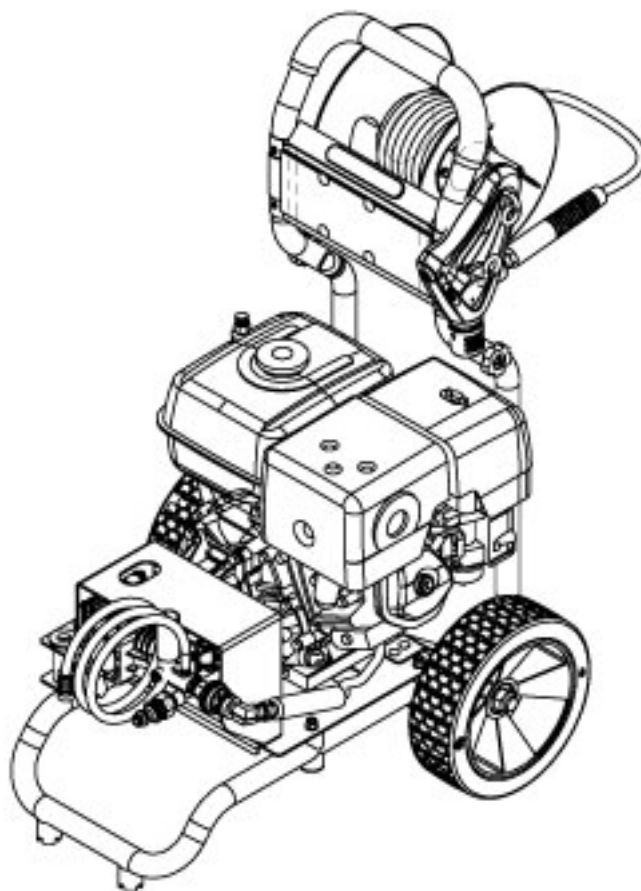

PARTS LIST

2021.01.11

TABLE OF CONTENTS

Overview	1
Overview PEXT	3
Chassis	5
Handle	7
Hose reel	9
Pump MC 5C 240, MC 5C 280	11

Pos.	Artikelnummer	Hoeveelheid	Omschrijving	Notes
1		1	FRAME, LARGE TIP BACK	
2	1600493	1	Snelkoppeling mannelijk 3/8 inch	
3	1801075	1	Dichtingsring 3/8 inch	
4	31001247	1	PUMP COVER W. COATING BLUE	
5		1	KEY, DRIVE, 1/4 X 2	
6	31000710	2	NUT NYLOCK 1/4-20	
7	31000712	4	NUT NYLOCK 3/8-16	
8	31000692	2	CARRIAGE BOLT 1/4-20X3/4	
9	31000706	8	FLAT WASHER USS 3/8	
10		4	HHCS, USS, GR5, 3/8-16 X 2	
11		4	HHCS, 3/8-16 X 1 1/4 GR5	
12		4	LOCK WASHER, 3/8	
13	31001243	1	QUICK CONNECT MALE ADAPTER	
14	31001263	1	PUMP DIRECT DRIVE 4GPM 4000 PSI	
15		1	GX390 ENGINE	
16	31001257	1	GARDEN HOSE ADAPTER KIT 4 PCS 3/8 INCH	
17	31001242	1	DUAL LANCE HOLDER ASSEMBLY	
18	31001244	1	INJECTOR HOSE ASSEMBLY	

Pos.	Artikelnummer	Hoeveelheid	Omschrijving	Notes
1		1	FRAME, LARGE TIP BACK	
2	1600493	1	Snelkoppeling mannelijk 3/8 inch	
3	1801075	1	Dichtingsring 3/8 inch	
4	31001247	1	PUMP COVER W. COATING BLUE	
5		1	KEY, DRIVE, 1/4 X 2	
6	31000710	2	NUT NYLOCK 1/4-20	
7	31000712	4	NUT NYLOCK 3/8-16	
8	31000692	2	CARRIAGE BOLT 1/4-20X3/4	
9	31000706	8	FLAT WASHER USS 3/8	
10		4	HHCS, USS, GR5, 3/8-16 X 2	
11		4	HHCS, 3/8-16 X 1 1/4 GR5	
12		4	LOCK WASHER, 3/8	
13	31001244	1	INJECTOR HOSE ASSEMBLY	
14	31001243	1	QUICK CONNECT MALE ADAPTER	
15	31001263	1	PUMP DIRECT DRIVE 4GPM 4000 PSI	
16		1	GX390 ENGINE	
17	31001257	1	GARDEN HOSE ADAPTER KIT 4 PCS 3/8 INCH	
18	31001242	1	DUAL LANCE HOLDER ASSEMBLY	
19	106402075	1	Snelkoppeling 3/8 inch ERGO vrouwelijk	
20	31001254	1	HOSE ASSY 3/8X41 INCH PC4200	
21		1	HP ST ELL 90, 6MP X 6FP	