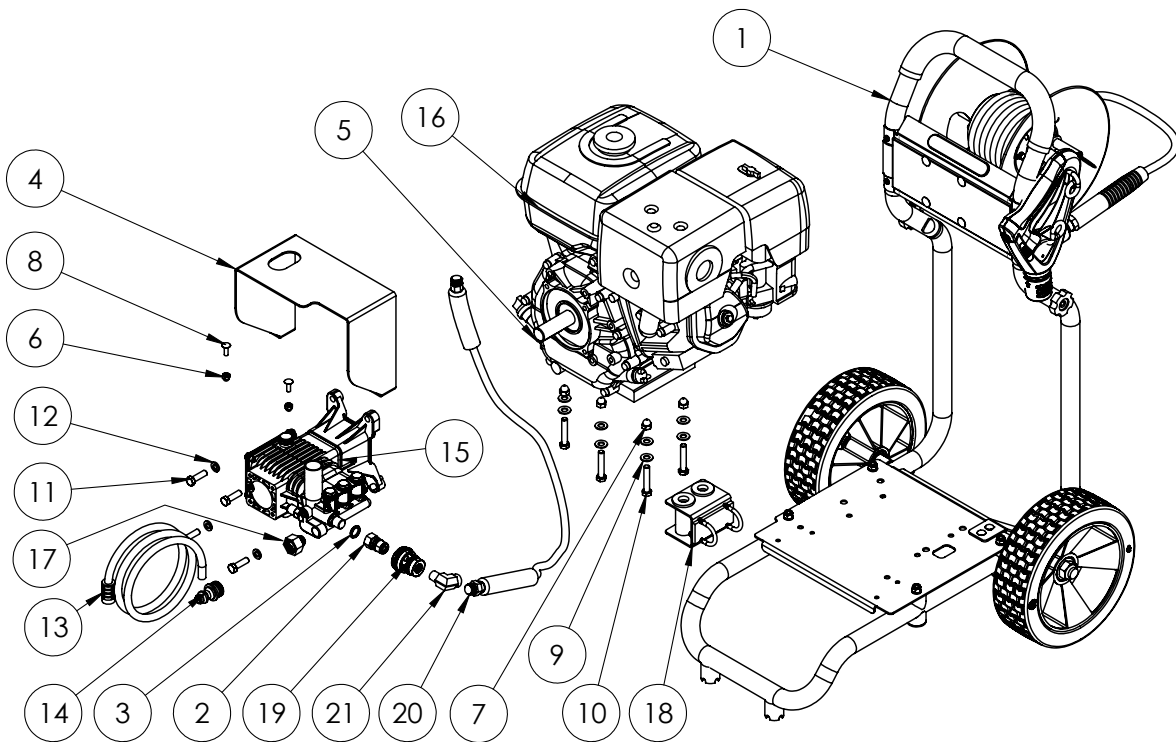

PARTS LIST

2021.01.11

TABLE OF CONTENTS

Overview	1
Overview PEXT	3
Chassis	5
Handle	7
Hose reel	9
Pump MC 5C 240, MC 5C 280	11

Pos.	Artikelnummer	Hoeveelheid	Omschrijving	Notes
1		1	FRAME, LARGE TIP BACK	
2	1600493	1	Snelkoppeling mannelijk 3/8 inch	
3	1801075	1	Dichtingsring 3/8 inch	
4	31001247	1	PUMP COVER W. COATING BLUE	
5		1	KEY, DRIVE, 1/4 X 2	
6	31000710	2	NUT NYLOCK 1/4-20	
7	31000712	4	NUT NYLOCK 3/8-16	
8	31000692	2	CARRIAGE BOLT 1/4-20X3/4	
9	31000706	8	FLAT WASHER USS 3/8	
10		4	HHCS, USS, GR5, 3/8-16 X 2	
11		4	HHCS, 3/8-16 X 1 1/4 GR5	
12		4	LOCK WASHER, 3/8	
13	31001243	1	QUICK CONNECT MALE ADAPTER	
14	31001263	1	PUMP DIRECT DRIVE 4GPM 4000 PSI	
15		1	GX390 ENGINE	
16	31001257	1	GARDEN HOSE ADAPTER KIT 4 PCS 3/8 INCH	
17	31001242	1	DUAL LANCE HOLDER ASSEMBLY	
18	31001244	1	INJECTOR HOSE ASSEMBLY	

Pos.	Artikelnummer	Hoeveelheid	Omschrijving	Notes
1		1	FRAME, LARGE TIP BACK	
2	1600493	1	Snelkoppeling mannelijk 3/8 inch	
3	1801075	1	Dichtingsring 3/8 inch	
4	31001247	1	PUMP COVER W. COATING BLUE	
5		1	KEY, DRIVE, 1/4 X 2	
6	31000710	2	NUT NYLOCK 1/4-20	
7	31000712	4	NUT NYLOCK 3/8-16	
8	31000692	2	CARRIAGE BOLT 1/4-20X3/4	
9	31000706	8	FLAT WASHER USS 3/8	
10		4	HHCS, USS, GR5, 3/8-16 X 2	
11		4	HHCS, 3/8-16 X 1 1/4 GR5	
12		4	LOCK WASHER, 3/8	
13	31001244	1	INJECTOR HOSE ASSEMBLY	
14	31001243	1	QUICK CONNECT MALE ADAPTER	
15	31001263	1	PUMP DIRECT DRIVE 4GPM 4000 PSI	
16		1	GX390 ENGINE	
17	31001257	1	GARDEN HOSE ADAPTER KIT 4 PCS 3/8 INCH	
18	31001242	1	DUAL LANCE HOLDER ASSEMBLY	
19	106402075	1	Snelkoppeling 3/8 inch ERGO vrouwelijk	
20	31001254	1	HOSE ASSY 3/8X41 INCH PC4200	
21		1	HP ST ELL 90, 6MP X 6FP	