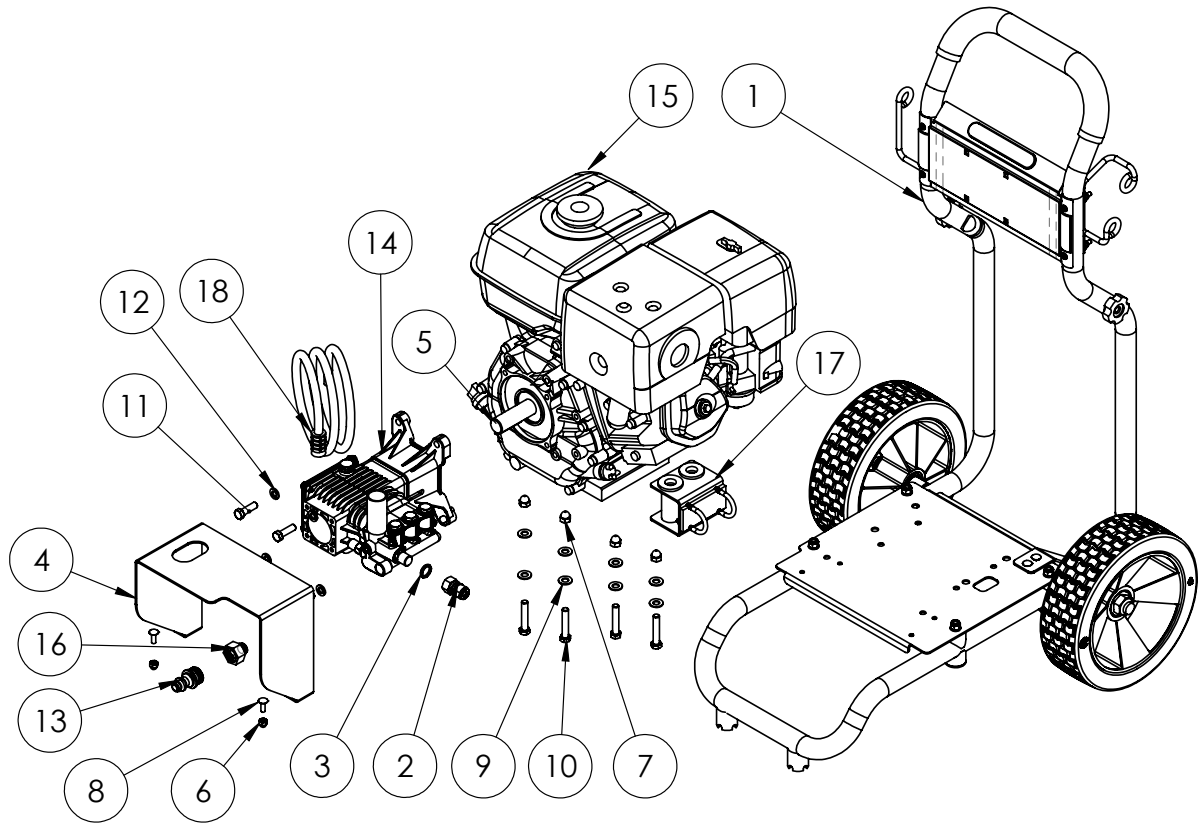

PARTS LIST

2021.01.11

TABLE OF CONTENTS

Overview	1
Overview PEXT	3
Chassis	5
Handle	7
Hose reel	9
Pump MC 5C 240, MC 5C 280	11

Pos.	Artikelnummer	Hoeveelheid	Omschrijving	Notes
1		1	FRAME, LARGE TIP BACK	
2	1600493	1	Snelkoppeling mannelijk 3/8 inch	
3	1801075	1	Dichtingsring 3/8 inch	
4	31001247	1	PUMP COVER W. COATING BLUE	
5		1	KEY, DRIVE, 1/4 X 2	
6	31000710	2	NUT NYLOCK 1/4-20	
7	31000712	4	NUT NYLOCK 3/8-16	
8	31000692	2	CARRIAGE BOLT 1/4-20X3/4	
9	31000706	8	FLAT WASHER USS 3/8	
10		4	HHCS, USS, GR5, 3/8-16 X 2	
11		4	HHCS, 3/8-16 X 1 1/4 GR5	
12		4	LOCK WASHER, 3/8	
13	31001243	1	QUICK CONNECT MALE ADAPTER	
14	31001263	1	PUMP DIRECT DRIVE 4GPM 4000 PSI	
15		1	GX390 ENGINE	
16	31001257	1	GARDEN HOSE ADAPTER KIT 4 PCS 3/8 INCH	
17	31001242	1	DUAL LANCE HOLDER ASSEMBLY	
18	31001244	1	INJECTOR HOSE ASSEMBLY	

Pos.	Artikelnummer	Hoeveelheid	Omschrijving	Notes
1		1	FRAME, LARGE TIP BACK	
2	1600493	1	Snelkoppeling mannelijk 3/8 inch	
3	1801075	1	Dichtingsring 3/8 inch	
4	31001247	1	PUMP COVER W. COATING BLUE	
5		1	KEY, DRIVE, 1/4 X 2	
6	31000710	2	NUT NYLOCK 1/4-20	
7	31000712	4	NUT NYLOCK 3/8-16	
8	31000692	2	CARRIAGE BOLT 1/4-20X3/4	
9	31000706	8	FLAT WASHER USS 3/8	
10		4	HHCS, USS, GR5, 3/8-16 X 2	
11		4	HHCS, 3/8-16 X 1 1/4 GR5	
12		4	LOCK WASHER, 3/8	
13	31001244	1	INJECTOR HOSE ASSEMBLY	
14	31001243	1	QUICK CONNECT MALE ADAPTER	
15	31001263	1	PUMP DIRECT DRIVE 4GPM 4000 PSI	
16		1	GX390 ENGINE	
17	31001257	1	GARDEN HOSE ADAPTER KIT 4 PCS 3/8 INCH	
18	31001242	1	DUAL LANCE HOLDER ASSEMBLY	
19	106402075	1	Snelkoppeling 3/8 inch ERGO vrouwelijk	
20	31001254	1	HOSE ASSY 3/8X41 INCH PC4200	
21		1	HP ST ELL 90, 6MP X 6FP	