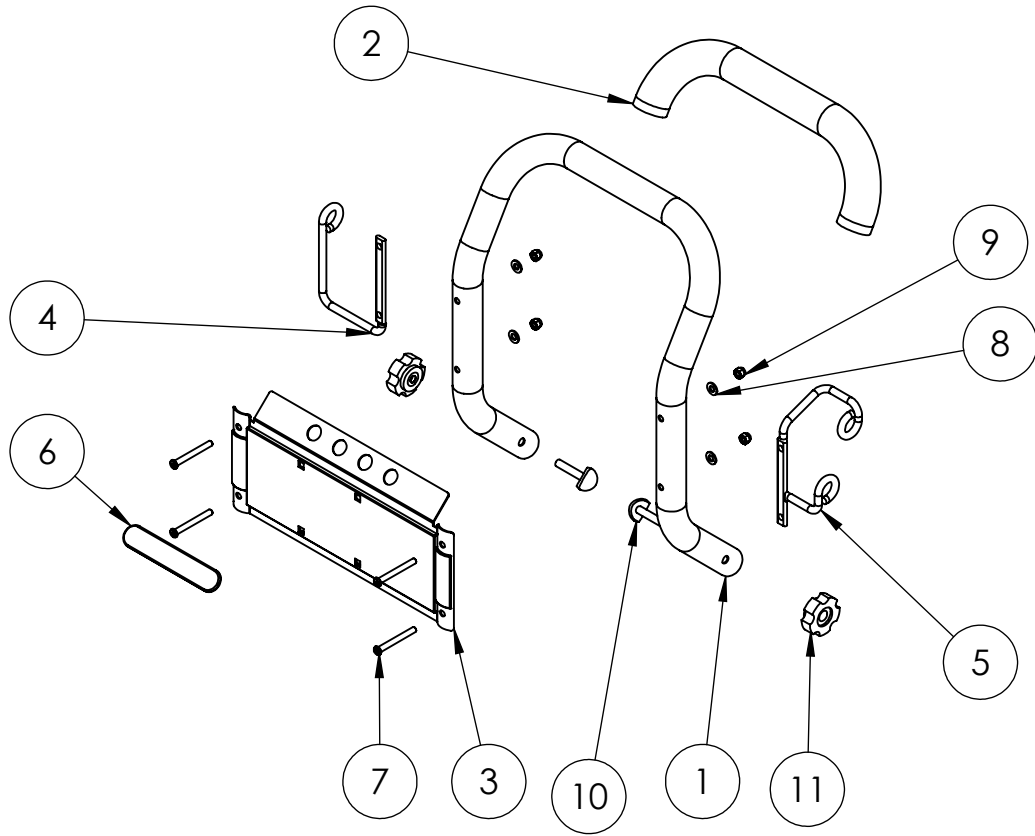

Pos.	Artikelnummer	Hoeveelheid	Omschrijving	Notes
1		1	HANDLE, TUBE	
2		1	FOAM GRIP	
3		1	NOZZLE BRACKET	
4	31001238	1	HANGER F. HOSE	
5	31001239	1	HANGER F. GUN	
6		1	GROMMET, BLACK RUBBER, 4 HOLE	
7		4	BHCS, M6-1 X 55	
8		4	FLAT WASHER, M6	
9		4	NYLON LOCK NUT, M6-1	
10	31001233	2	SADDLE BOLT M8-1 X 45 MM	
11	31001237	2	KNOB M8-1