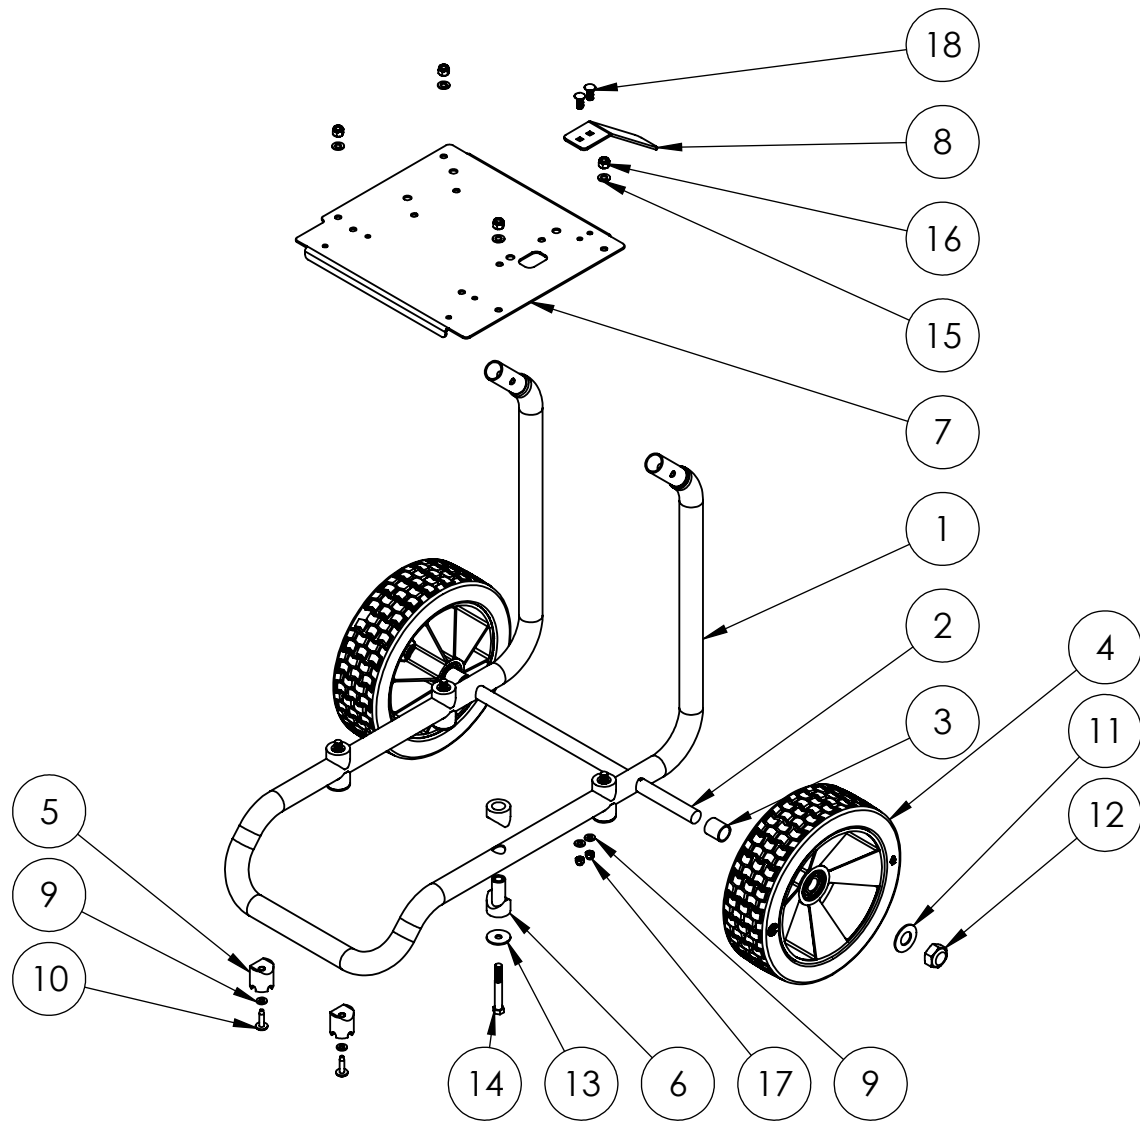

PARTS LIST

2021.01.11

TABLE OF CONTENTS

Overview	1
Overview PEXT	3
Chassis	5
Handle	7
Hose reel	9
Pump MC 5C 240, MC 5C 280	11

Pos.	Artikelnummer	Hoeveelheid	Omschrijving	Notes
1		1	FRAME, LARGE TIP BACK	
2	1600493	1	Snelkoppeling mannelijk 3/8 inch	
3	1801075	1	Dichtingsring 3/8 inch	
4	31001247	1	PUMP COVER W. COATING BLUE	
5		1	KEY, DRIVE, 1/4 X 2	
6	31000710	2	NUT NYLOCK 1/4-20	
7	31000712	4	NUT NYLOCK 3/8-16	
8	31000692	2	CARRIAGE BOLT 1/4-20X3/4	
9	31000706	8	FLAT WASHER USS 3/8	
10		4	HHCS, USS, GR5, 3/8-16 X 2	
11		4	HHCS, 3/8-16 X 1 1/4 GR5	
12		4	LOCK WASHER, 3/8	
13	31001243	1	QUICK CONNECT MALE ADAPTER	
14	31001263	1	PUMP DIRECT DRIVE 4GPM 4000 PSI	
15		1	GX390 ENGINE	
16	31001257	1	GARDEN HOSE ADAPTER KIT 4 PCS 3/8 INCH	
17	31001242	1	DUAL LANCE HOLDER ASSEMBLY	
18	31001244	1	INJECTOR HOSE ASSEMBLY	

Pos.	Artikelnummer	Hoeveelheid	Omschrijving	Notes
1		1	FRAME, LARGE TIP BACK	
2	1600493	1	Snelkoppeling mannelijk 3/8 inch	
3	1801075	1	Dichtingsring 3/8 inch	
4	31001247	1	PUMP COVER W. COATING BLUE	
5		1	KEY, DRIVE, 1/4 X 2	
6	31000710	2	NUT NYLOCK 1/4-20	
7	31000712	4	NUT NYLOCK 3/8-16	
8	31000692	2	CARRIAGE BOLT 1/4-20X3/4	
9	31000706	8	FLAT WASHER USS 3/8	
10		4	HHCS, USS, GR5, 3/8-16 X 2	
11		4	HHCS, 3/8-16 X 1 1/4 GR5	
12		4	LOCK WASHER, 3/8	
13	31001244	1	INJECTOR HOSE ASSEMBLY	
14	31001243	1	QUICK CONNECT MALE ADAPTER	
15	31001263	1	PUMP DIRECT DRIVE 4GPM 4000 PSI	
16		1	GX390 ENGINE	
17	31001257	1	GARDEN HOSE ADAPTER KIT 4 PCS 3/8 INCH	
18	31001242	1	DUAL LANCE HOLDER ASSEMBLY	
19	106402075	1	Snelkoppeling 3/8 inch ERGO vrouwelijk	
20	31001254	1	HOSE ASSY 3/8X41 INCH PC4200	
21		1	HP ST ELL 90, 6MP X 6FP	