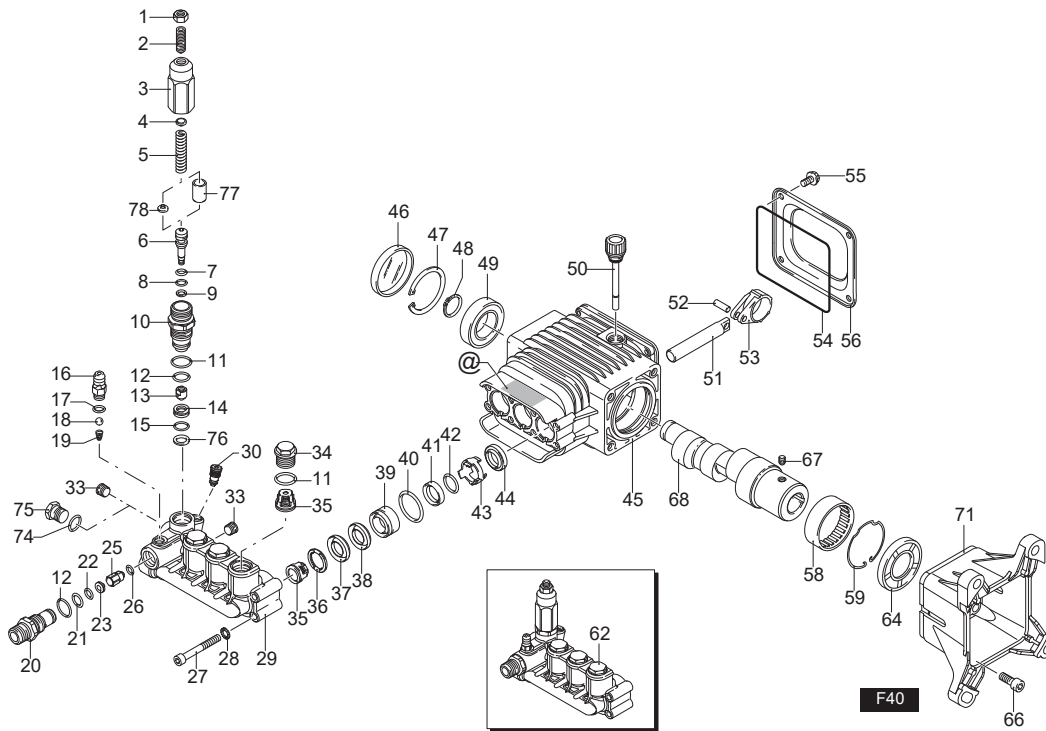

100

101

102

103

104

105

106

Pos.	Artikelnummer	Hoeveelheid	Omschrijving	Notes
0	31001263	1	PUMP DIRECT DRIVE 4GPM 4000 PSI	[1]
0	31001262	1	PUMP W/KNOB AND EZ	[2]
1	31001199	1	NUT	
2	31001282	1	GRUB SCREW M6X12	
3	31001283	1	KNOB	
4	31000630	2	SPRING PLATE	
5	31000649	1	SPRING 10.62X6.08X2.8	
6	31000648	1	VALVE PISTON	
7		1	Part of Position 103	
8		1	Part of Position 103	
9		1	Part of Position 103	
10		1	PISTON GUIDE	
11	301003040	4	O-Ring	
12		2	Part of Position 103	
13	31000634	1	BY-PASS JET	
14	31001285	1	SEAT	
15		1	Part of Position 103	
16	301003062	1	HOSE CONNECTION	
17		1	Part of Position 103	
18	G280159	1	BALL	[3]
19		1	Part of Position 103	
20	31000644	1	DETERGENT INJECTOR 3/8 INCH G	
21		1	Part of Position 103	
22		1	Part of Position 103	
23	31000641	1	INJECTOR INSERT	
25	31000642	1	OUTLET JET	
26	31001286	1	O-RING 4X2.5	
27	31000600	8	BOLT M6X50	
28	909100188	8	LOCK WASHER Ø 6	
29	31001287	1	PUMP HEAD - BARE EZ-START	
30	31001288	1	EZ START PLUG POSEIDON PE 5-50	
33	31000645	1	PLUG 1/4 INCH G	
34	31001289	3	PLUG Ø15.6	
35	31001290	6	COMPLETE VALVE	
36		3	Part of Position 104	
37		3	Part of Position 101	
38		1	Part of Position 101	
39	31000633	3	PISTON GUIDE	
40		3	Part of Position 101	
41		3	Part of Position 101	
42		3	Part of Position 101	
43	31000811	3	SPACER	
44		3	SCRAPER RING 15X24X5.0	
45	31000636	1	PUMP CRANKCASE	
46		1	Part of Position 102	
47	31000612	1	SNAP RING Ø52	
48	31000627	1	SNAP RING DE20 UNI7435-75	
49	31000626	1	Kogellager 6304	
50	31000605	1	OIL CAP	
51		3	Part of Position 100	
52	301001555	3	Bout NP-3 pomp	
53	301001562	3	CONNECTING ROD	
54		1	Part of Position 102	
55	31000601	4	BOLT M6X12	
56	31000640	1	CRANKCASE COVER	
58	909100174	1	Lager 45 - 51x1	
59	301001539	1	BORGRING D62/D54 X D1	
62	31001291	1	COMPLETE PUMP HEAD EZ