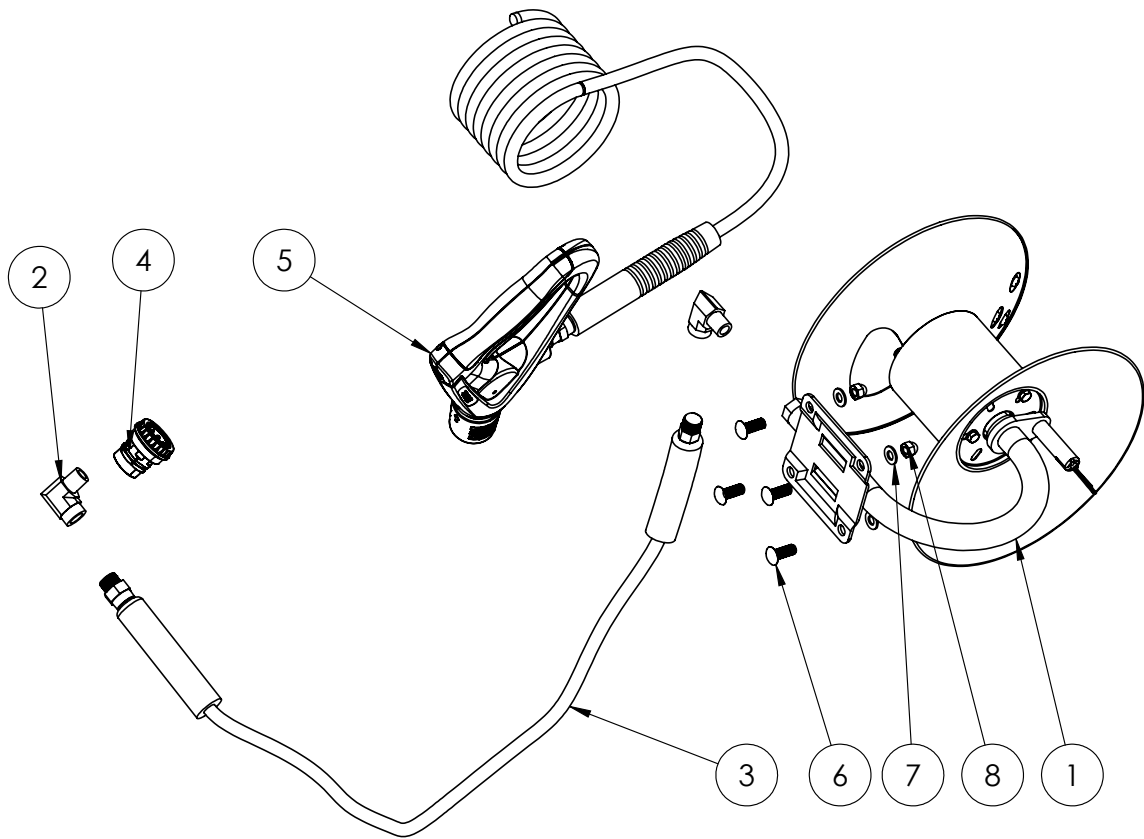

Pos.	Artikelnummer	Hoeveelheid	Omschrijving	Notes
1	31001251	1	HOSE REEL 50 X 3/8	
2		2	HP ST ELL 90, 6MP X 6FP	
3	31001254	1	HOSE ASSY 3/8X41 INCH PC4200	
4	106402075	1	Snelkoppeling 3/8 inch ERGO vrouwelijk	
5	106403122	1	ERGO 2000 st. + anti-draaikoppeling	
5	301001101	1	Hogedrukslang 8 x 20 m 250 bar	
6		4	5 16 x 1 carriage bolt	
7	31000705	4	FLAT WASHER USS 5/16	
8	31000711	4	NUT NYLOCK 5/16-18