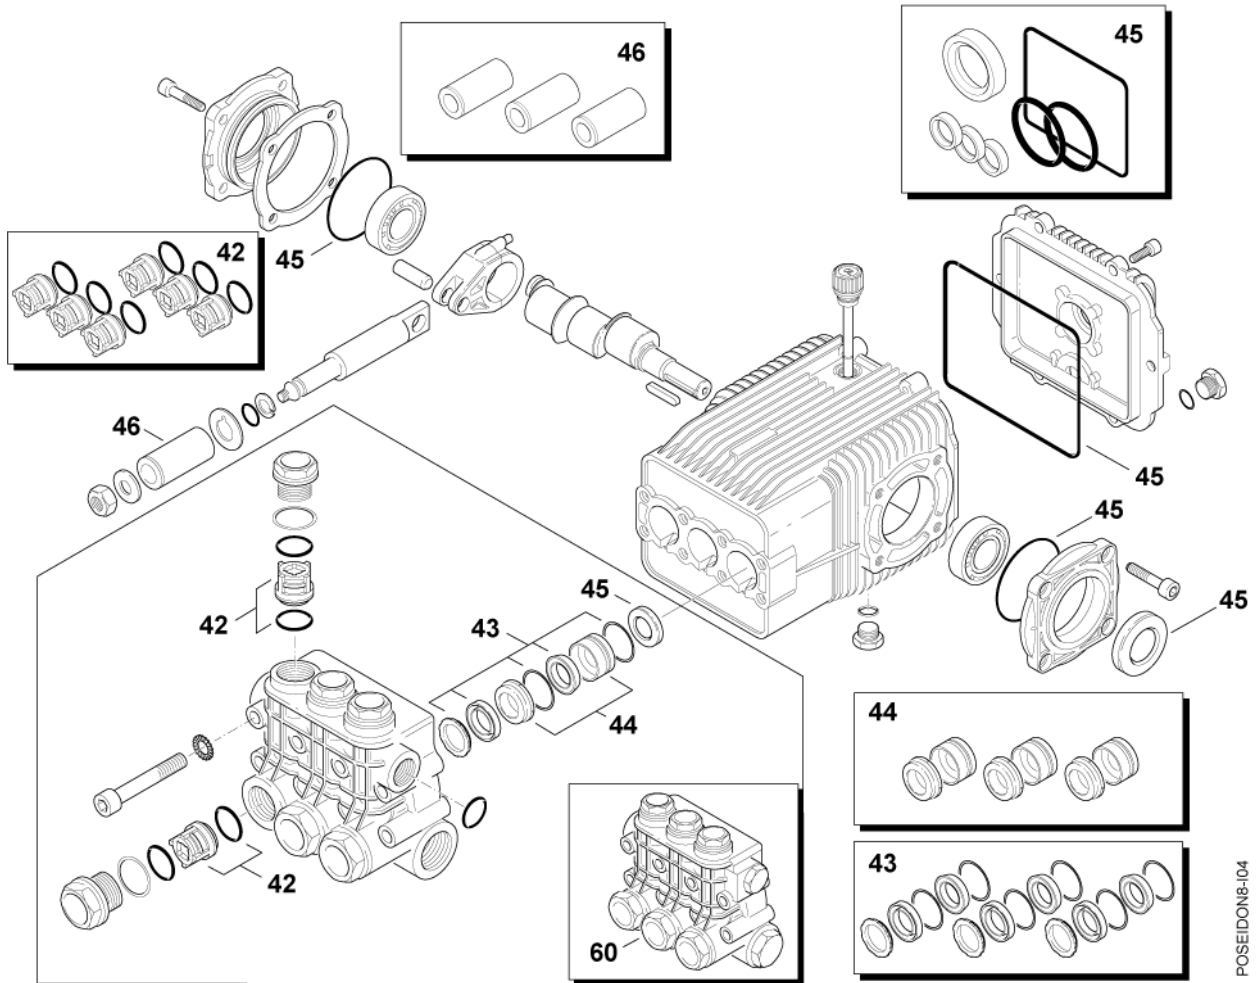

POSEIDON8-I04

Pos.	Artikelnummer	Hoeveelheid	Omschrijving	Notes
42	301002039	1	Valve Kit	
43	31000819	1	SEALING KIT FOR PISTON Ø28 FROM 03/12	[1]
43	301002811	1	Piston 28 sealing kit	[2]
43	301002053	1	Kit piston sealing 22	[3]
43	301002052	1	Kit piston sealing D 20	[4]
44	31001019	1	PISTON GUIDE KIT Ø28 FROM 03/12	
44	301002054	1	KIT SUPPORT RING D20 3	[4]
44	301002812	1	SUPPORT RING ¥ 28 (X3)	[5]
44	301002055	1	Kit support ring D22 3	[3]
45	301002051	1	Kit olie kering	
46	301002049	1	Kit piston D 20	[4]
46	301002050	1	Kit piston D 22	[3]
46	301002810	1	PISTON KIT D28 (X3)	[5]
60	301002822	1	Pompbehuizing	[5]
60	301002029	1	VALVE BLOCK COMPL. D22MM	[3]
60	106404438	1	Ventielblok kit Ø20	[4]

Part Notes:

[1] - 8-125, 8-125ST

produced from week 03/2012

TSB-PPW-2014-005 Piston kit Poseidon 8-125

[2] - 8-125, 8-125ST

produced up to week 03/2012.

TSB-PPW-2014-005 Piston kit Poseidon 8-125

[3] - 8-111, 8-111ST

[4] - 8-75, 8-82

[5] - 8-125, 8-125ST