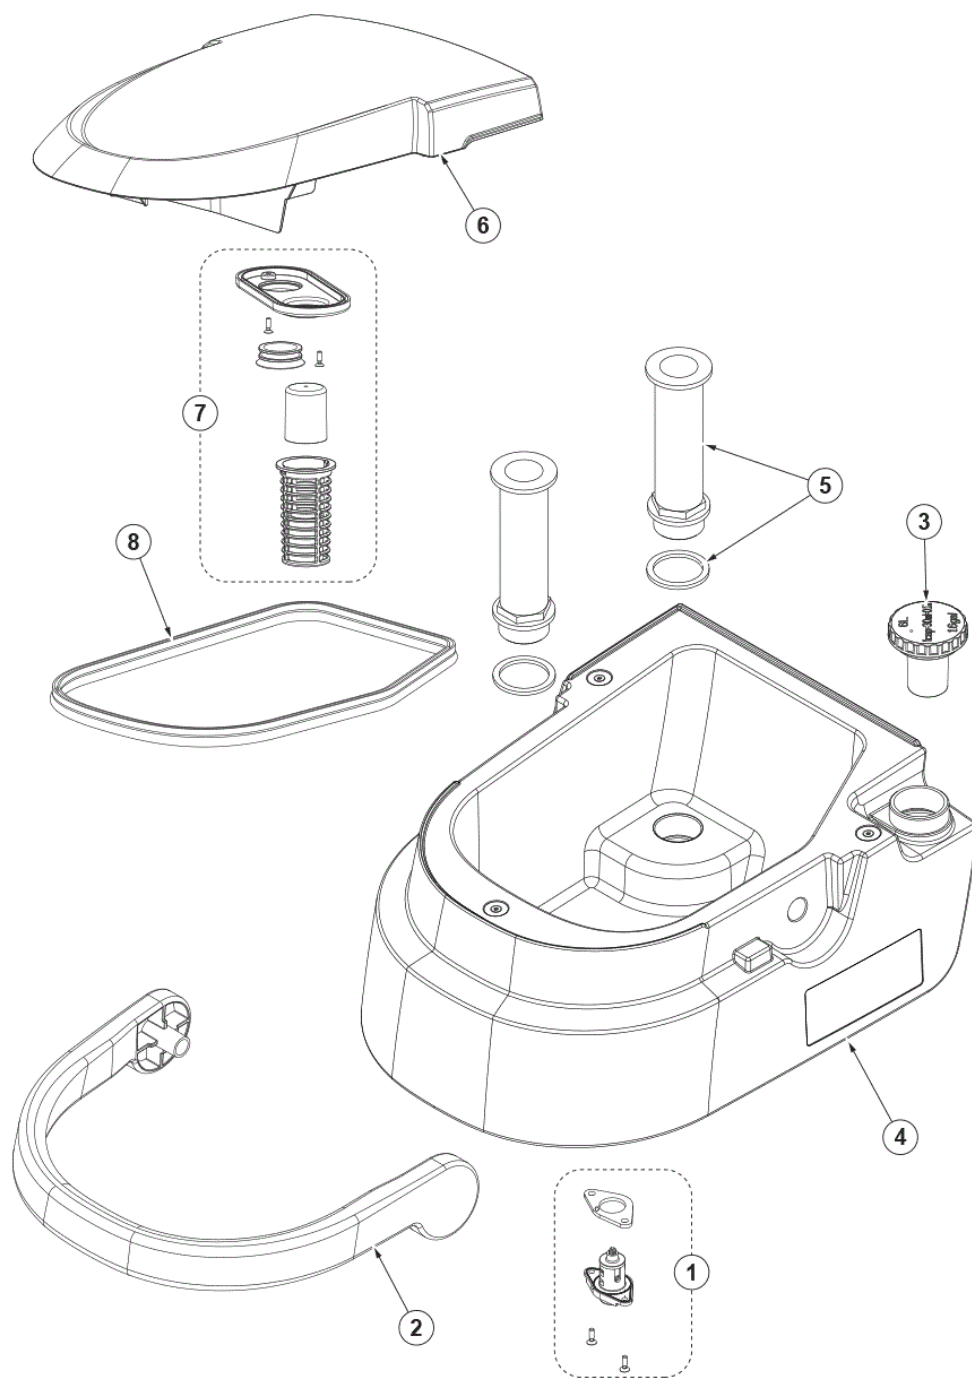

PARTS LIST

2021.03.02

TABLE OF CONTENTS

PL GENERAL VIEW	1
PL SOLUTION AND RECOVERY TANK.....	3
Brush cylinder 340mm.....	5
PL BRUSH MOTOR.....	7
PL CHASSIS - FIXING AND COVER.....	9
PL CHASSIS - VACUUM AND REAR WHEELS.....	11
PL CHASSIS - SOLUTION AND VAC CHAMBER.....	13
PL CHASSIS - PEDAL WHEELS.....	15
PL HANDLE BAR.....	17
PL WIRING DIAGRAM.....	19
PL RECOMMENDED PARTS - ACCESSORIES.....	21

Part Notes:

[1] - OPTIONAL - See TSB-FC-2017-035

TSB-FC-2017-062 battery firmware SC250

DE TSB-FC-2017-062 SC250 Scrubtec 334C Batterie Firmware

[2] - OPTIONAL

[3] - OPTIONAL

Brush cylinder 340mm

[4] - OPTIONAL

TSB-FC-2017-062 battery firmware SC250

PL SOLUTION AND RECOVERY TANK

SC250 34C NIL

2017.11.02

2017.05.23

Pos.	Artikelnummer	Hoeveelheid	Omschrijving	Notes
1	9100002029	1	VALVE F SOLUTION TANK KIT	
2	9100001972	1	HANDLE PLAST. GREY F TANK SIP	
3	9100001990	1	Tank dop	
4	9100002030	1	TANK WATER 6L PLAST. GREY KIT	
5	9100002032	2	PIPE PLAST. F TANK KIT	
6	9100002033	1	COVER PLAST. GREY F TANK 6L KIT	
7	9100002035	1	CAGE FLOAT PLAST. BLACK KIT	
8	9100001993	1	GASKET BULB REINFORCED L.1030MM SIP	