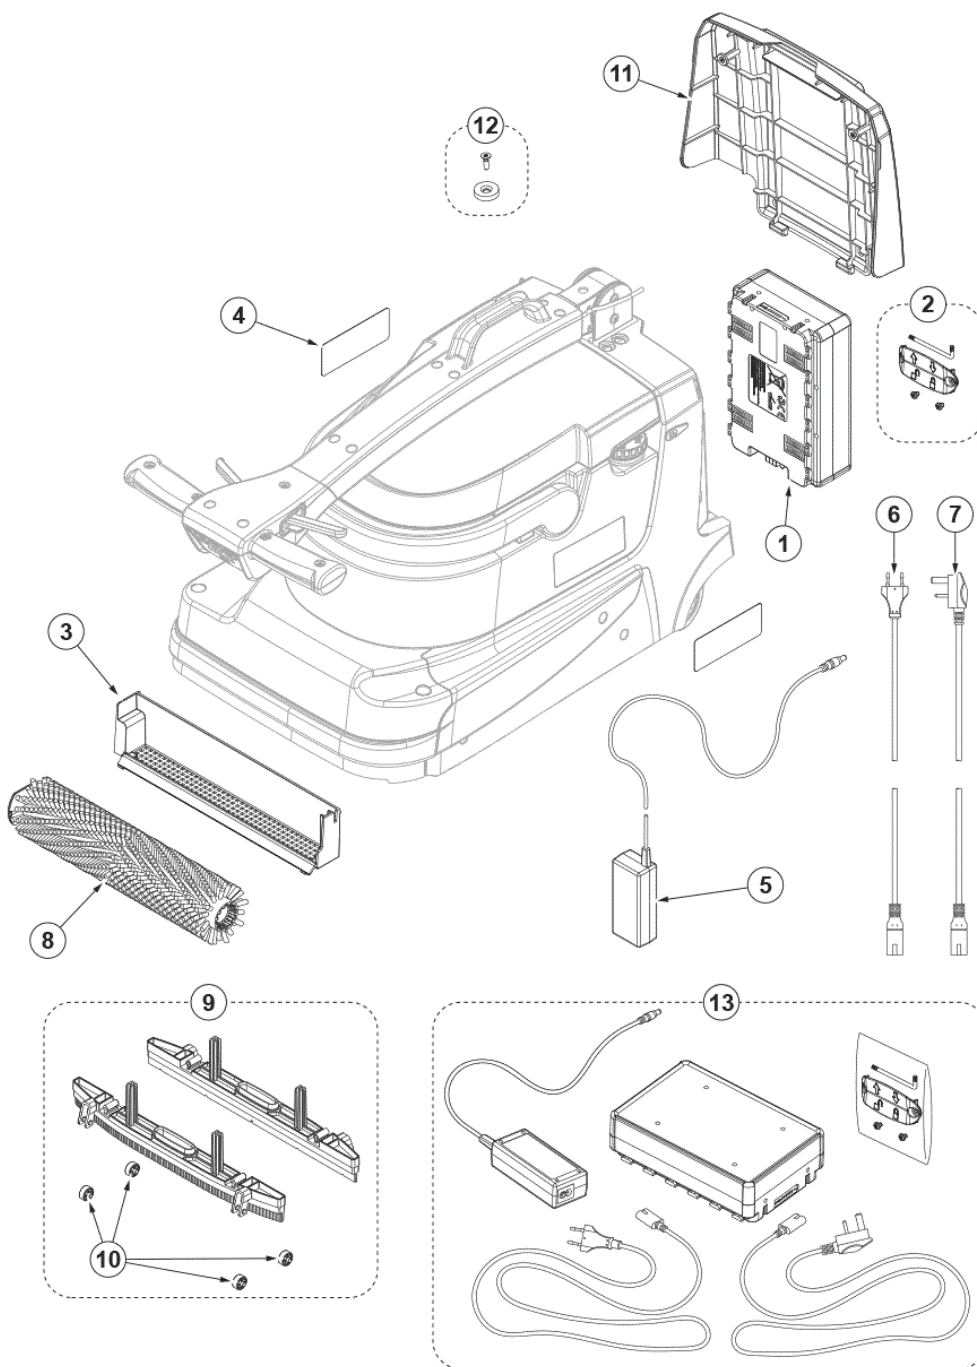

PARTS LIST

2021.03.02

TABLE OF CONTENTS

PL GENERAL VIEW	1
PL SOLUTION AND RECOVERY TANK.....	3
Brush cylinder 340mm.....	5
PL BRUSH MOTOR.....	7
PL CHASSIS - FIXING AND COVER.....	9
PL CHASSIS - VACUUM AND REAR WHEELS.....	11
PL CHASSIS - SOLUTION AND VAC CHAMBER.....	13
PL CHASSIS - PEDAL WHEELS.....	15
PL HANDLE BAR.....	17
PL WIRING DIAGRAM.....	19
PL RECOMMENDED PARTS - ACCESSORIES.....	21

Part Notes:

[1] - OPTIONAL - See TSB-FC-2017-035

TSB-FC-2017-062 battery firmware SC250

DE TSB-FC-2017-062 SC250 Scrubtec 334C Batterie Firmware

[2] - OPTIONAL

[3] - OPTIONAL

Brush cylinder 340mm

[4] - OPTIONAL