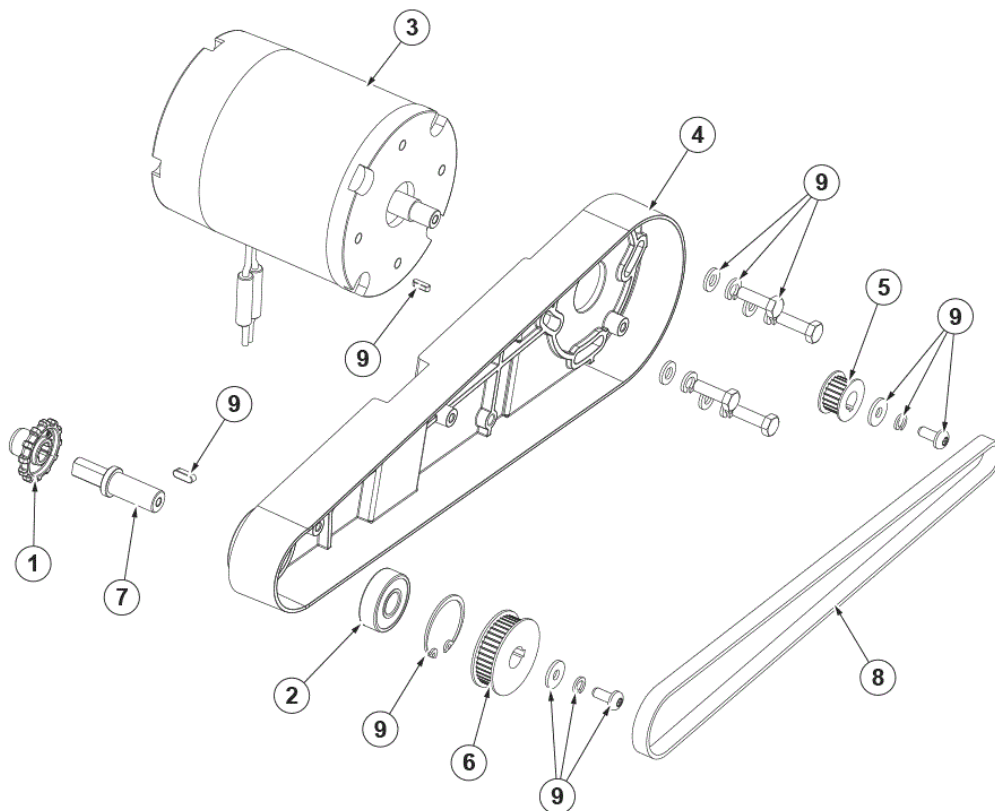

Pos.	Artikelnummer	Hoeveelheid	Omschrijving	Notes
1	9100001957	1	HUB TRACTION BRUSH PLAST. SIP	
2	9100002018	1	BEARING BALL 6201 2RS1 SIP	
3	9100001966	1	MOTOR BRUSH 180W 36V SIP	
4	9100001967	1	SUPPORT ALU F BRUSH MOTOR SIP	
5	9100001968	1	PULLEY TIMING BELT ALU HTD 20 3M 09 SIP	
6	9100001969	1	PULLEY TIMING BELT ALU HTD 40 3M 09 SIP	
7	9100001970	1	SHAFT GALV. F BRUSH SIP	
8	9100001971	1	BELT TIMING HTD/OMEGA 669 3M 09 SIP	
9	9100002036	1	HARDWARE BRUSH MOTOR KIT