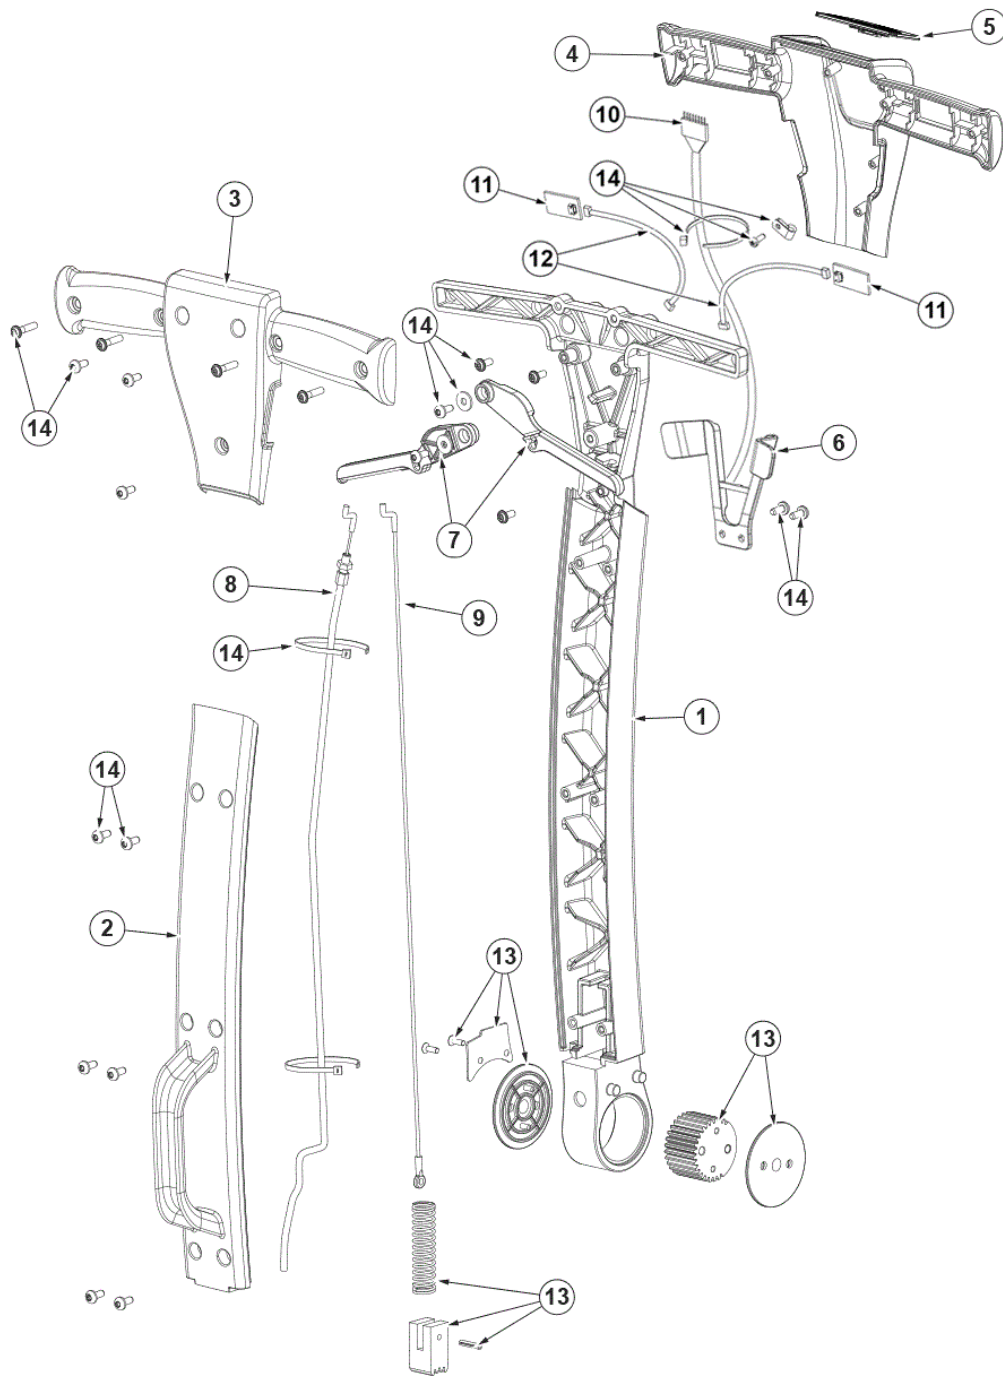

Pos.	Artikelnummer	Hoeveelheid	Omschrijving	Notes
1	9100001999	1	HANDLE BAR ALU SIP	
2	9100002004	1	COVER PLAST. GREY F HANDLE SIP	
3	9100002001	1	COVER LOWER PLAST. GREY F HANDLE SIP	
4	9100002000	1	COVER UPPER PLAST. GREY F HANDLE SIP	
5	9100001985	1	CONTROLLER USER INTERFACE SIP	
6	9100002005	1	LOCK LEVER PLAST. SIP	
7	9100002003	2	LEVER ALU F HANDLE ADJUST. SIP	
8	9100002002	1	CABLE LIFTING SQUEEGEE KIT	
9	9100001998	1	Kabel HE_nle Adjusting Sip	
10	9100001986	1	HARNESS HANDLE BAR SIP	
11	9100002016	2	SENSOR CAPACITIVE SIP	
12	9100002006	2	HARNESS HANDLE BAR SENSOR SIP	
13	9100002020	1	HANDLE LOCK KIT	
14	9100002021	1	HARDWARE HANDLE BAR KIT