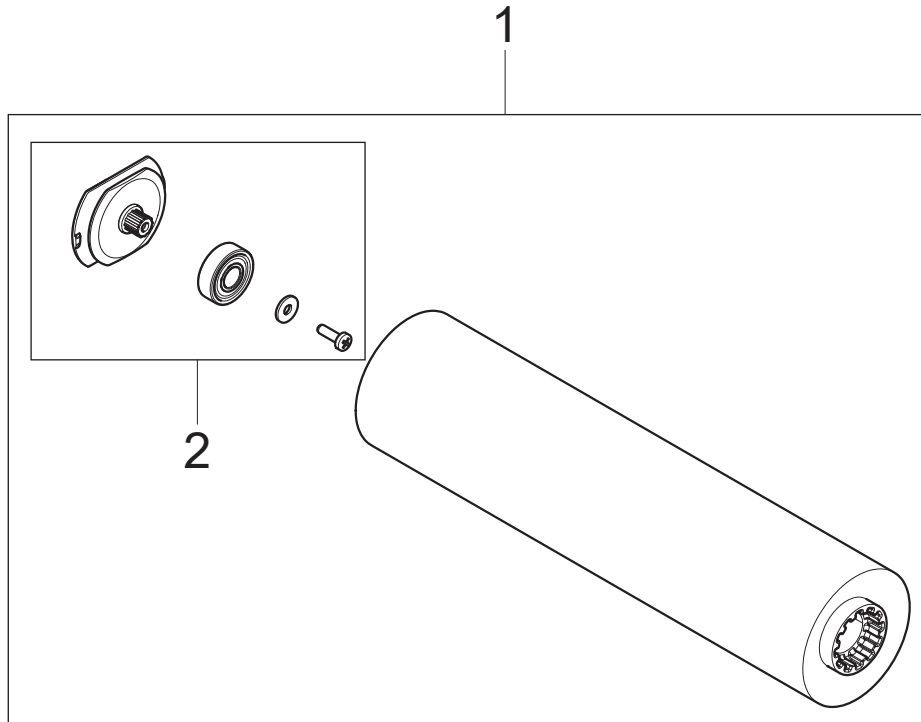

TSB-FC-2017-062 battery firmware SC250

PL SOLUTION AND RECOVERY TANK

SC250 34C NIL

2017.11.02

2017.05.23

Pos.	Artikelnummer	Hoeveelheid	Omschrijving	Notes
1	9100002029	1	VALVE F SOLUTION TANK KIT	
2	9100001972	1	HANDLE PLAST. GREY F TANK SIP	
3	9100001990	1	Tank dop	
4	9100002030	1	TANK WATER 6L PLAST. GREY KIT	
5	9100002032	2	PIPE PLAST. F TANK KIT	
6	9100002033	1	COVER PLAST. GREY F TANK 6L KIT	
7	9100002035	1	CAGE FLOAT PLAST. BLACK KIT	
8	9100001993	1	GASKET BULB REINFORCED L.1030MM SIP	