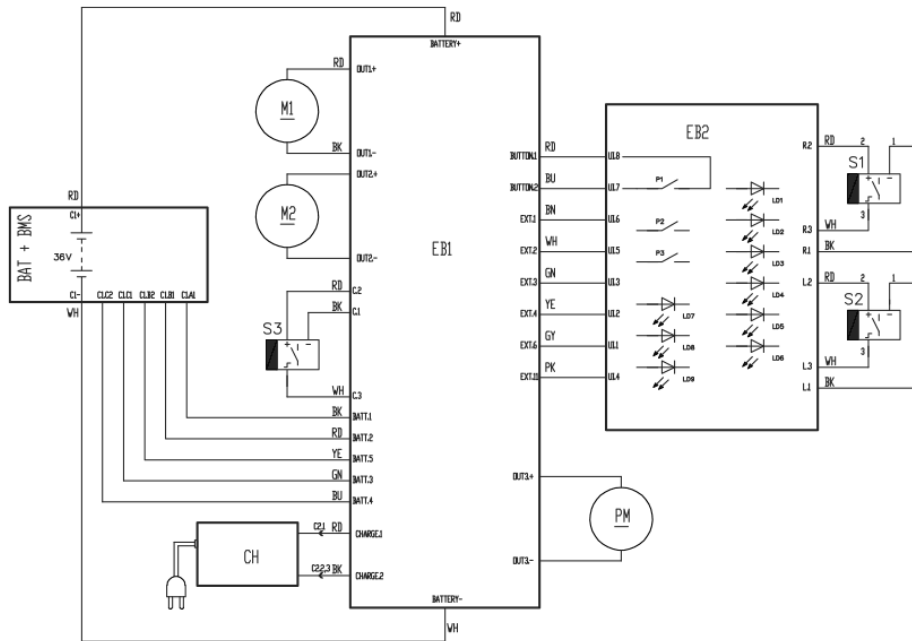

Pos.	Artikelnummer	Hoeveelheid	Omschrijving	Notes
1	9100001999	1	HANDLE BAR ALU SIP	
2	9100002004	1	COVER PLAST. GREY F HANDLE SIP	
3	9100002001	1	COVER LOWER PLAST. GREY F HANDLE SIP	
4	9100002000	1	COVER UPPER PLAST. GREY F HANDLE SIP	
5	9100001985	1	CONTROLLER USER INTERFACE SIP	
6	9100002005	1	LOCK LEVER PLAST. SIP	
7	9100002003	2	LEVER ALU F HANDLE ADJUST. SIP	
8	9100002002	1	CABLE LIFTING SQUEEGEE KIT	
9	9100001998	1	Kabel HE_nle Adjusting Sip	
10	9100001986	1	HARNESS HANDLE BAR SIP	
11	9100002016	2	SENSOR CAPACITIVE SIP	
12	9100002006	2	HARNESS HANDLE BAR SENSOR SIP	
13	9100002020	1	HANDLE LOCK KIT	
14	9100002021	1	HARDWARE HANDLE BAR KIT