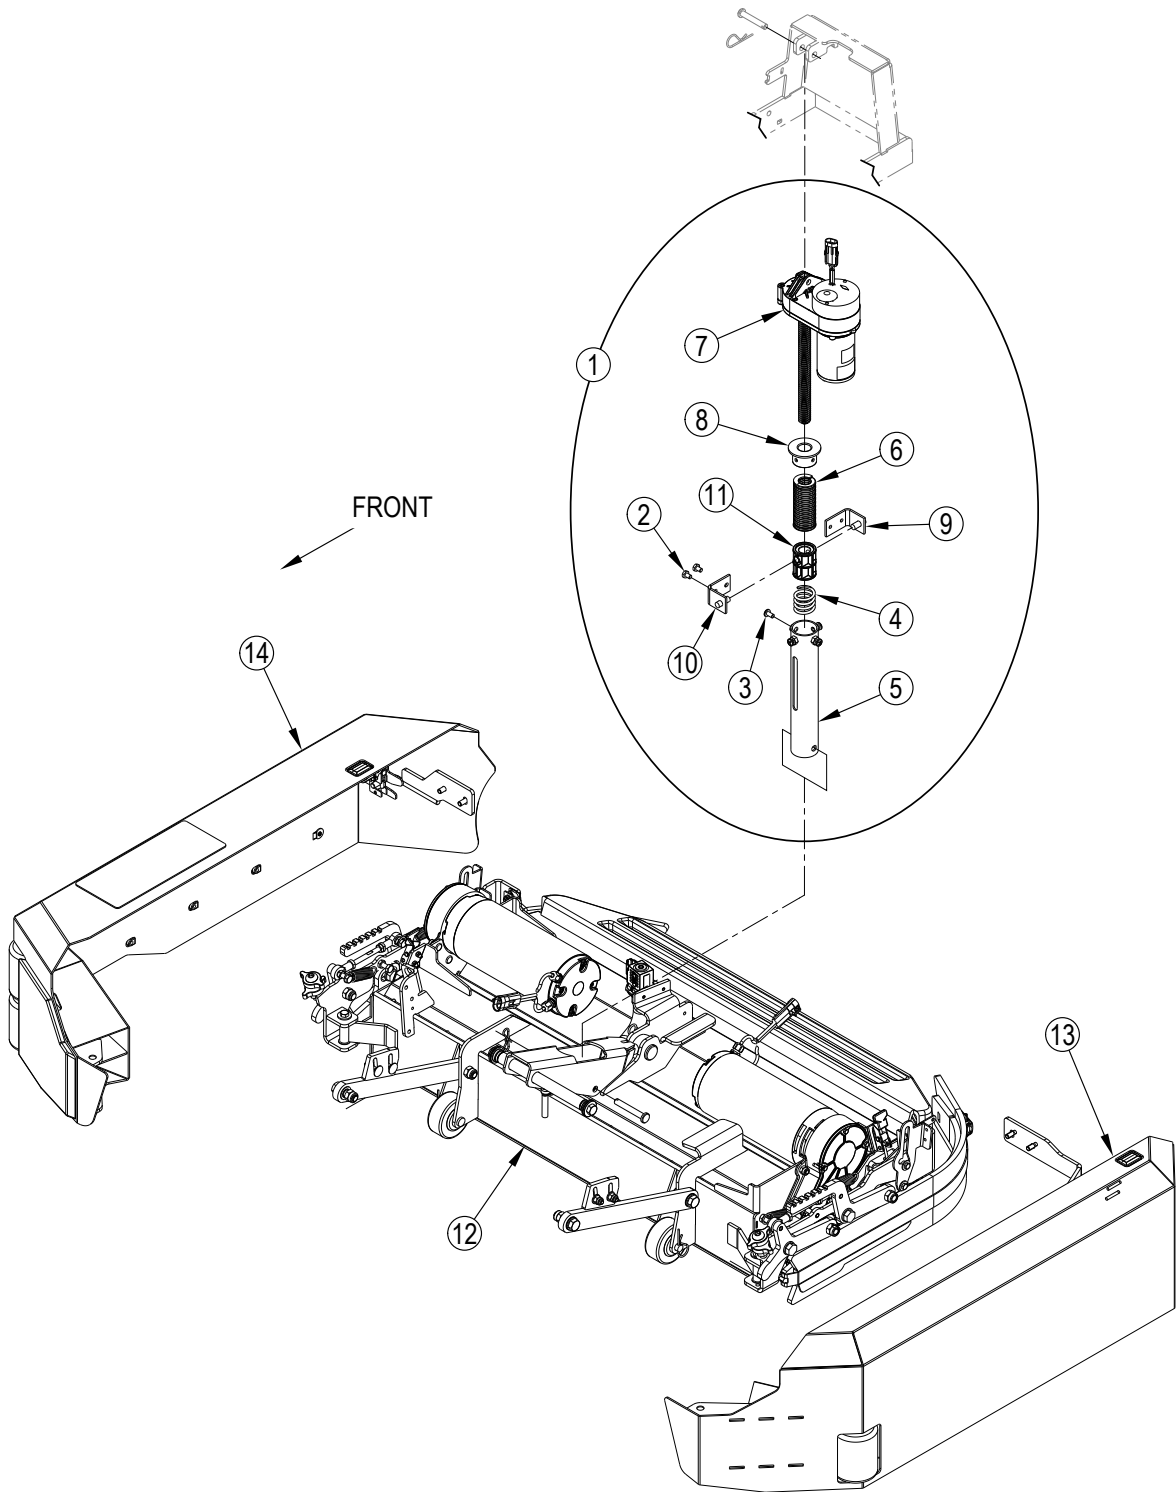

## Part Notes:

- [1] - K5
- [2] - K4
- [3] - K6
- [4] - K11
- [5] - K1,K7
- [6] - K3
- [7] - K7
- [8] - K4,K6,K7
- [9] - K2
- [10] - K1,K3,K7
- [11] - K1

Pos.	Artikelnummer	Hoeveelheid	Omschrijving	Notes
1		1	Cyl Deck Lift Actuator Assy (M7)	
2		2	Scr, Hex Thd Form 1/4-20 X0.38	[1]
3		4	Scr, Pan Phil Thd Form 1/4-20x .50	[1]
4		1	Spring-Compression 1.40x1.40in	[1]
5		1	Spring Housing Weldment	[1]
6		1	Spring-Compression-1.44x3.50 In	[1]
7	56118182	1	ACTUATOR-DECK-36V	[1]
8		1	Spring Housing Guide	[1]
9		1	Nut Retainer	[1]
10		1	Nut Retainer	[1]
11	56388520	1	Spindelmoer	[1]
12		1	Cylindrical Scrub Assembly-36c	
13		1	Door Assembly-Left-40d/36c	
14		1	Door Assembly-Right-36c	
			Service Kits	
K1	56118048	1	SPRING HOUSING KIT-ACTUATOR	