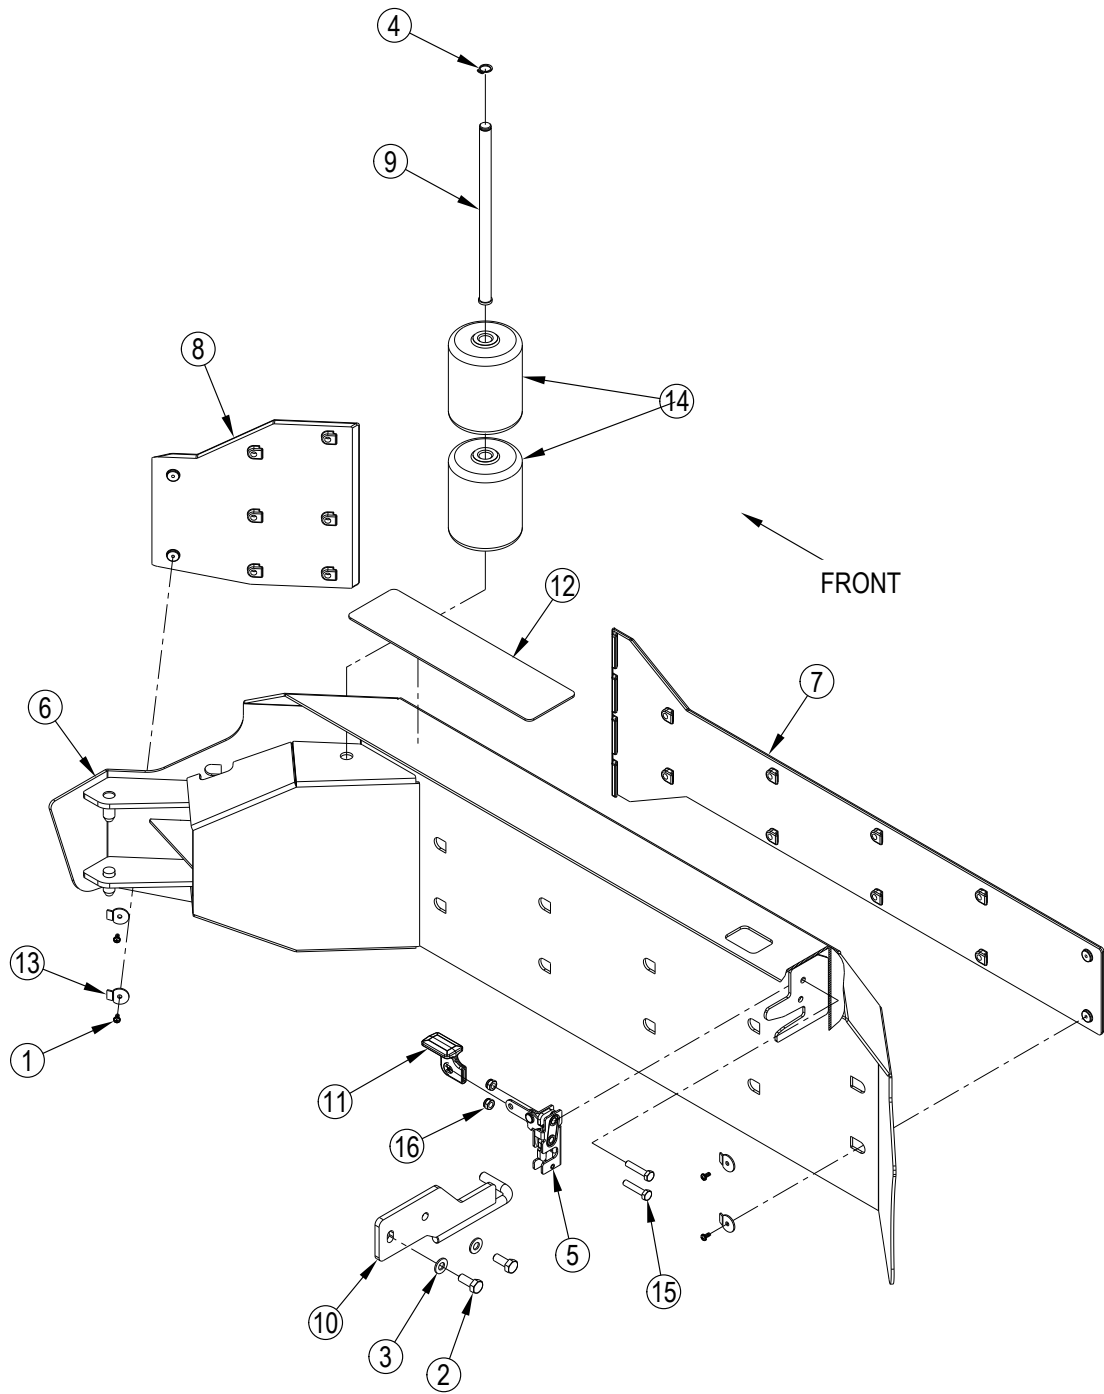

Pos.	Artikelnummer	Hoeveelheid	Omschrijving	Notes
1		4	Ejot 3.5x8 Wn1411	[1]
2		2	Screw M8x20 Hex Hd F/Thd Iso4017	[2]
3		2	Washer, Flat 8.4x16x1.6	[2]
4		1	Shaft Ring D.12	[3]
5		1	Latch Rotary	[4]
6	56116417	1	DOOR WELDMENT-RIGHT-34D	
7		1	Skid Plate-Right-34d	[1]
8		1	Skid Plate-Right-Front-34d	[1]
9		1	Pin-Door Roller	[3]
10		1	Door Striker Weldment-Right	[2]
11		1	Handle-Latch	[4]
12	56116465	1	MAT-DOOR	
13		4	Washer-Tab	[1]
14		2	Wheel, Roller	[3]
15		2	Screw M6x30 Hex Hd F/Thd Ss Iso4017	[4]
16		2	Nut, Hex Nyl Loc Thin M6 Ss	[4]
			Service Kits	
K4	56116979	1	LATCH KIT	
K5	56116980	1	ROLLER KIT-BOTH DOORS	
K6	56116899	1	STRIKER KIT-RIGHT	
K7	56116900	1	SKID PLATE KIT	

Part Notes:

1. [1] - K7
   [2] - K6
   [3] - K5
   [4] - K4