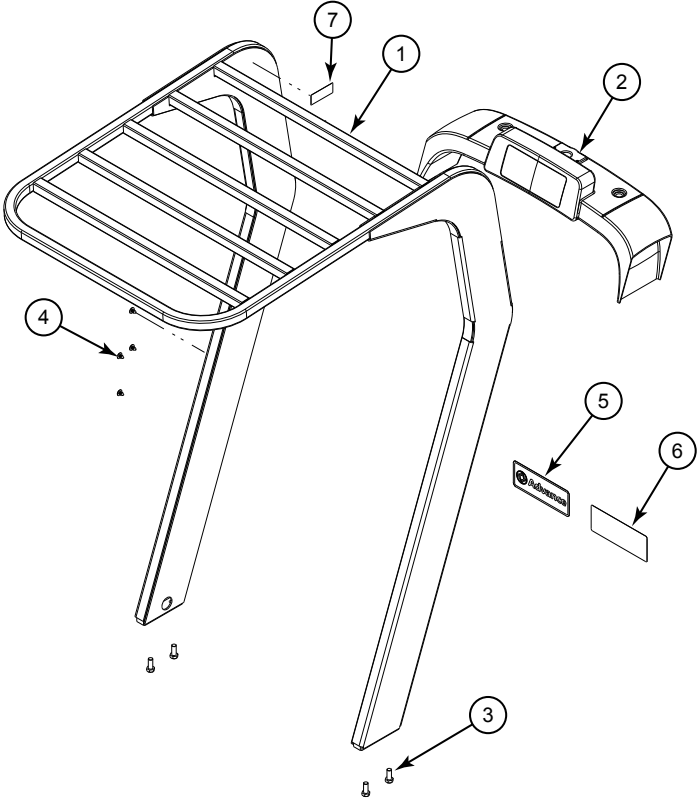

Pos.	Artikelnummer	Hoeveelheid	Omschrijving	Notes
	56116152	1	OVERHEAD GUARD KIT	
	56116686	1	OVERHEAD GUARD KIT-SHORT	
1		1	Overhead Guard	
2		1	Crossbar	
3		4	Screw, Hex Head, M12-1.75 x 30	[1]
4		4	Clip, Screw Plug	[1]
5		1	Decal, Advance	
6		1	Decal, Nilfi sk	
7		1	Decal, Serial Data plate	
			Service Kits	
K1	56118060	1	HARDWARE KIT-OVERHEAD GUARD	

Part Notes:

[1] - Part of K1