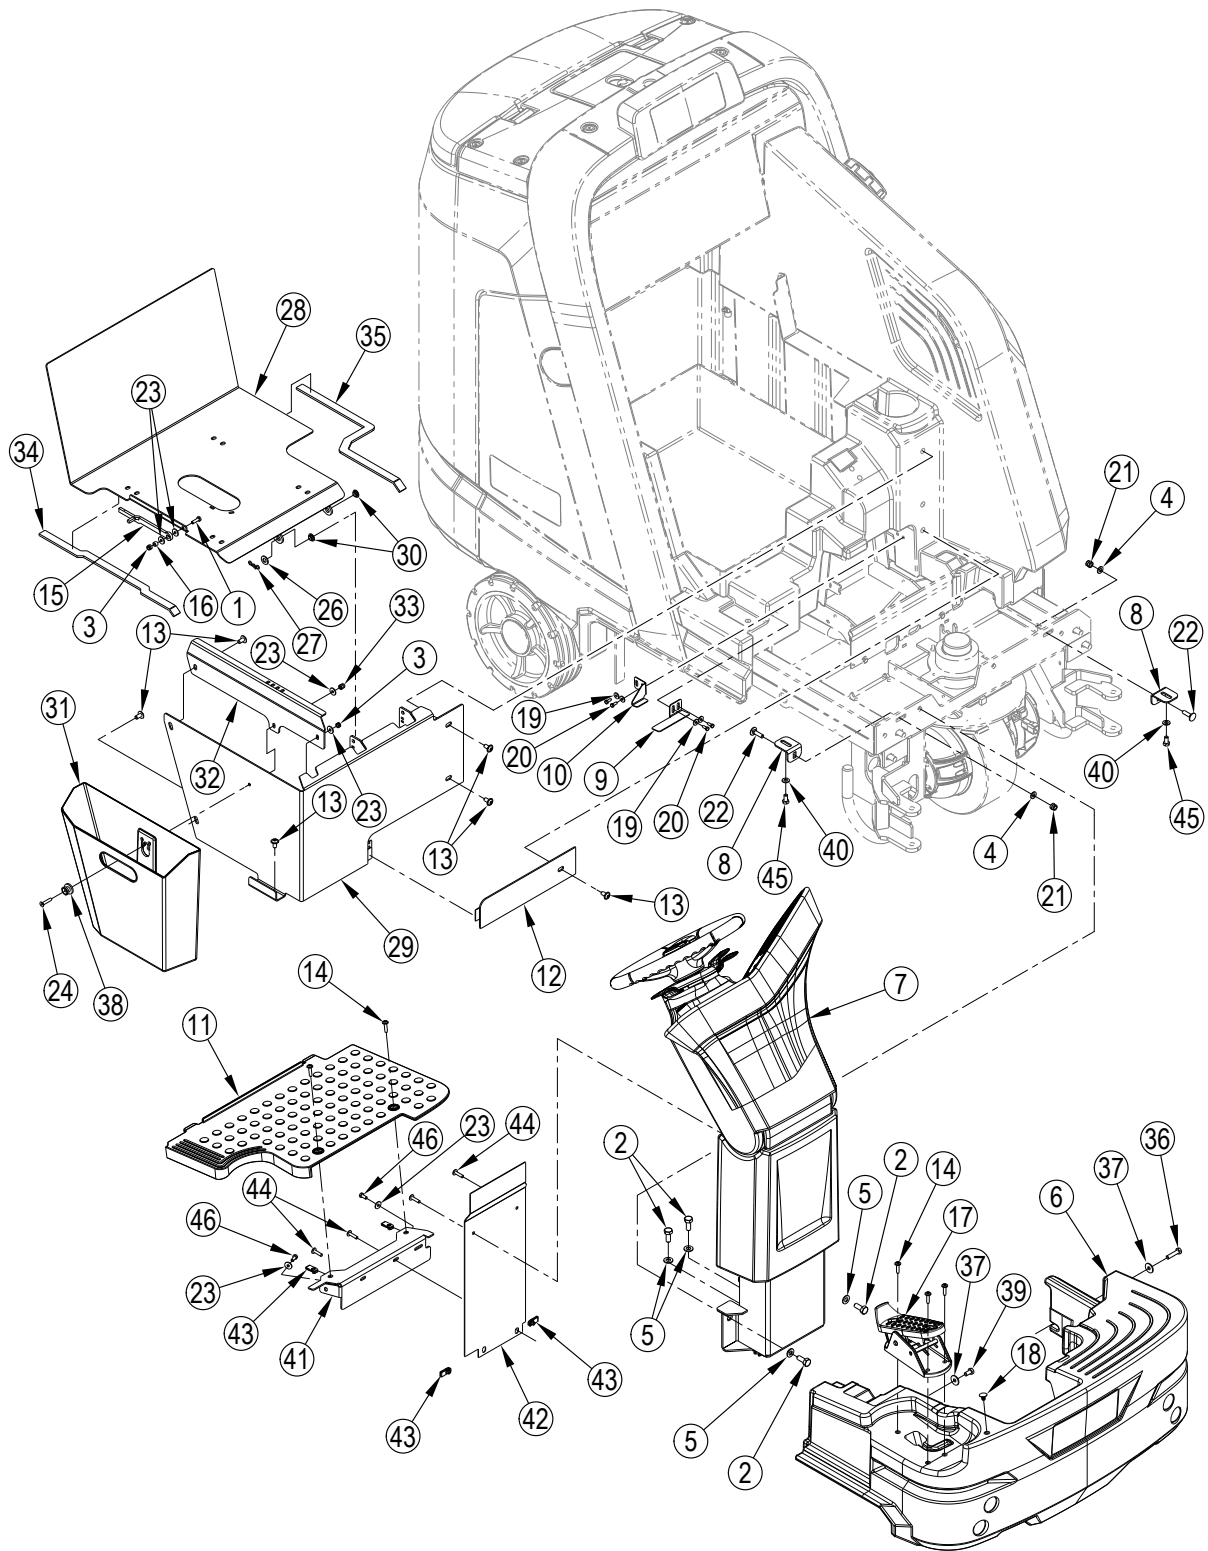

Pos.	Artikelnummer	Hoeveelheid	Omschrijving	Notes
	56118162	1	HARDWARE KIT-CONTROL SYSTEM	[1]
1		1	Screw Hex Hd Uni-5739 M6x20	[2]
2		4	Screw M10x25 Hex Hd F/Thd	[3]
3		1	Nut Hex Nyl Loc Hvy M6	[2]
4		2	Washer, Flat 8.4x16x1.6	[4]
5		4	Washer, Flat 10,5x21	[3]
6	56116088	1	TANK-FRONT FLOOR	
7		1	Steering Column Assembly	
8		2	Bracket-Mounting	[3]
9		1	Clip-Floor Plate-Right	[5]
10		1	Clip-Floor Plate-Left	[5]
11	56116779	1	FLOOR PANEL ASSEMBLY	
12	56116792	1	ACTUATOR PANEL WELDMENT	
13		6	Screw M8x16 Iso7380 Flange Blk	[1]
14		5	Screw M6x25 Iso7380 Flange Blk	[6]
15		1	Bar-Seat Prop	[7]
16		1	Bushing-.256x.393x.265in	[2]
17	56118157	1	FOOT PEDAL ASSEMBLY	[8]
18		1	Clip, Panel	[3]
19		4	Washer Flat XI 5.5x15.0x1.6 Ss	[5]
20		4	Screw M5x12 Hex Hd F/Thd	[5]
21		2	Nut, Hex Nyl Loc M8 Ss	[3]
22		2	Screw M8x30 Carriage	[3]
23		4	Washer Flat XI 6x18x1.5 - Ss	[3]
24		1	Screw Flat Socket Head M6x30.0	[9]
25		1	Nut, Hex Nyl Loc Thin M6 Ss	[9]
26		1	Washer, Flat 10,5x21	[9]
27		1	Pin- Bow-Tie Cotter 1/4 - 3/8	[9]
28	56116538	1	SEAT MOUNT WELDMENT	[10]
29	56116656	1	SEAT MOUNT WELDMENT	[10]
30		2	Bearing-Flange-10x12x5mm	[9]
31	56116748	1	WASTE BIN	
32	56116791	1	BRACKET-SEAT	[10]
33		1	Nut, Cap M6 Uni 5721	[9]
34	56116849	1	GASKET-ADHESIVE-5X20X450MM	
35	56116850	1	GASKET-ADHESIVE 5X20X550MM	
36		1	Screw M8x35 Hex Hd F/Thd Ss	[3]
37		2	Washer 8x24x2 Uni6593 Ss	[3]
38		1	Lug, Brush Driver	[9]
39		1	Screw M8x16 Hex Hd F/Thd Ss	[3]
40		2	Washer, Flat 8.4x16x1.6	[3]
41	56116642	1	BRACKET-FLOOR PLATE	
42	56116747	1	COVER-STEERING COLUMN	
43		4	U-Nut-Long M6	[11]
44		4	Screw M6x25 Iso7380 Flange Blk	[12]
45		2	Screw M8x16 Hex Hd F/Thd Ss	[3]
46		2	Screw M6x14 Hex Hd F/Thd Ss	[3]
			Service Kits	
K3	56116901	1	HARDWARE KIT-FLOOR TANK	
K4	56116903	1	HARDWARE KIT-FLOOR PLATE	
K7	56118168	1	HARDWARE KIT-LOWER COLUMN	[13]
K8	56118051	1	PROP ROD KIT	[14]
K9	56116915	1	HARDWARE KIT-SEAL AREA	
K10	56116366	1	DELUXE SEAT KIT	[15]