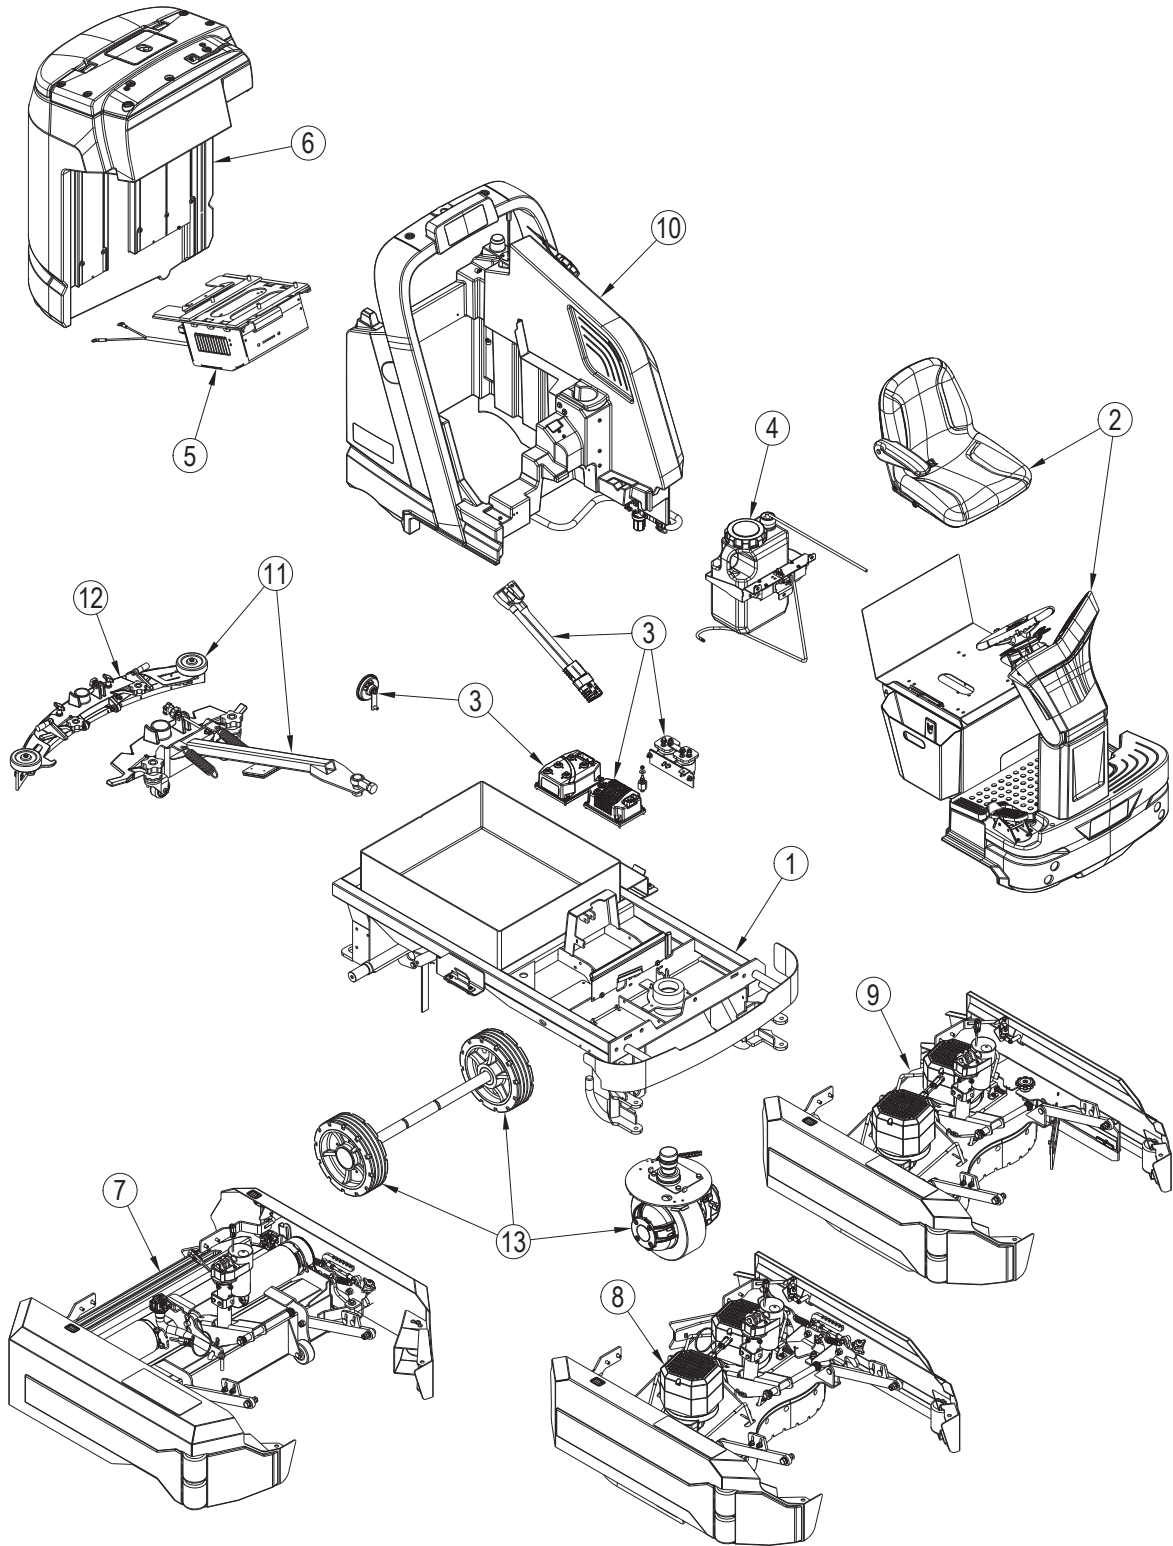

Pos.	Artikelnummer	Hoeveelheid	Omschrijving	Notes
1		1	Chassis System	[1]
2		1	Control System	[2]
3		1	Electrical System	[3]
4		1	Ecoflex™ Assembly	[4]
5		1	Onboard-Charger-Assembly	[5]
6		1	Recovery System	[6]
7		1	Scrub System-Cylindrical	[7]
8		1	Scrub System-Disc	[8]
9		1	Scrub System-Fixed Skirt Disc	
10		1	Solution System	[9]
11		1	Squeegee System	[10]
12		1	Squeegee Assy	[11]
13		1	Wheel System	[12]

Part Notes:

- [1] - Chassis System
- [2] - Control System
- [3] - Electrical System
- [4] - EcoFlex Assembly
- [5] - Onboard-Charger-Assembly
- [6] - Recovery System
- [7] - Scrub System-Cylindrical
- [8] - Scrub System-Disc
- [9] - Solution System
- [10] - Squeegee System
- [11] - Squeegee System-Squeegee Assy J-860Dand Squeegee System-Squeegee Assy K-910C 1050D
- [12] - Wheel System