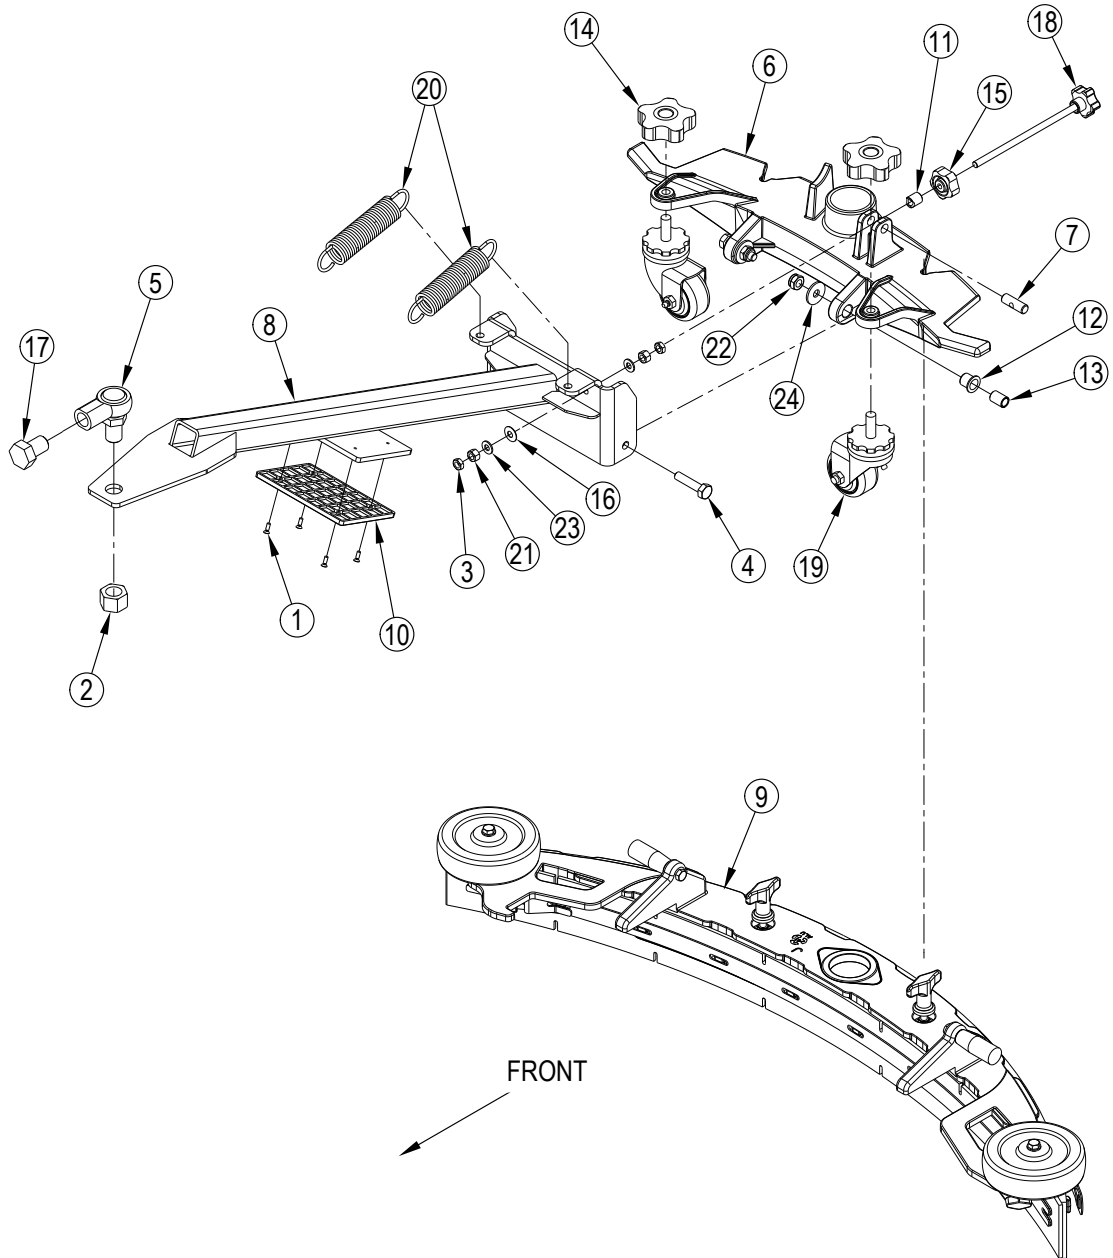

## Part Notes:

- [1] - K2
- [2] - K1
- [3] - K3
- [4] - K1,K2,K3

Pos.	Artikelnummer	Hoeveelheid	Omschrijving	Notes
1		4	Countersunk Screw M4x12	[1]
2		1	Nut-Hex 220x1.5 Iso8673 8.8	[2]
3		2	Nut, Hex Thin M8	[3]
4		2	Screw M10x45 Hex Hd F/Thd Ss Iso4017	[4]
5		1	Rod End-20mm	[2]
6	56116393	1	MOUNT-SQUEEGEE	
7		1	Pin-Squeegee Tilt	[3]
8	56116398	1	BRAS SUPPORT D EMBOUCHURE	
9	56116399	1	SQUEEGEE ASSEMBLY-J	[5]
9	56116400	1	SQUEEGEE ASSEMBLY-K	[6]
10		1	Wear Plate-Squeegee	[1]
11		1	Spacer-Squeegee Tilt	[3]
12		2	Bearing-Flange-14x16x17mm	[4]
13		2	Bushing	[4]
14	56116545	2	KNOB-M12-LOBE	
15		1	Knob-M8-Lobe Short	[3]
16		1	Washer-Bevel-8.2x20x0.7x1.35mm	[3]
17		1	Screw M20x1.5x30 Uni5740 Ss	[2]
18		1	Tilt Rod Assembly	[3]
19	56116907	2	CASTER ASSEMBLY	
20	56116974	2	SPRING-EXTENSION	
21		2	Nut Hex Hvy M8	[3]
22		2	Nut M10 Hex Loc Thin Ss Iso 10511	[4]
23		2	Washer, Flat 8x17x1.6 Ss	[3]
24		2	Washer Flat XI 10x30x2.5-Ss	[4]
			Service Kits	
K1	56116894	1	SQUEEGEE TILT ADJUSTER KIT	
K2	56116895	1	SQUEEGEE WEAR PLATE KIT	
K3	56116896	1	SQUEEGEE MOUNT ROD END KIT	
K6	56116893	1	HARDWARE KIT-SQUEEGEE	