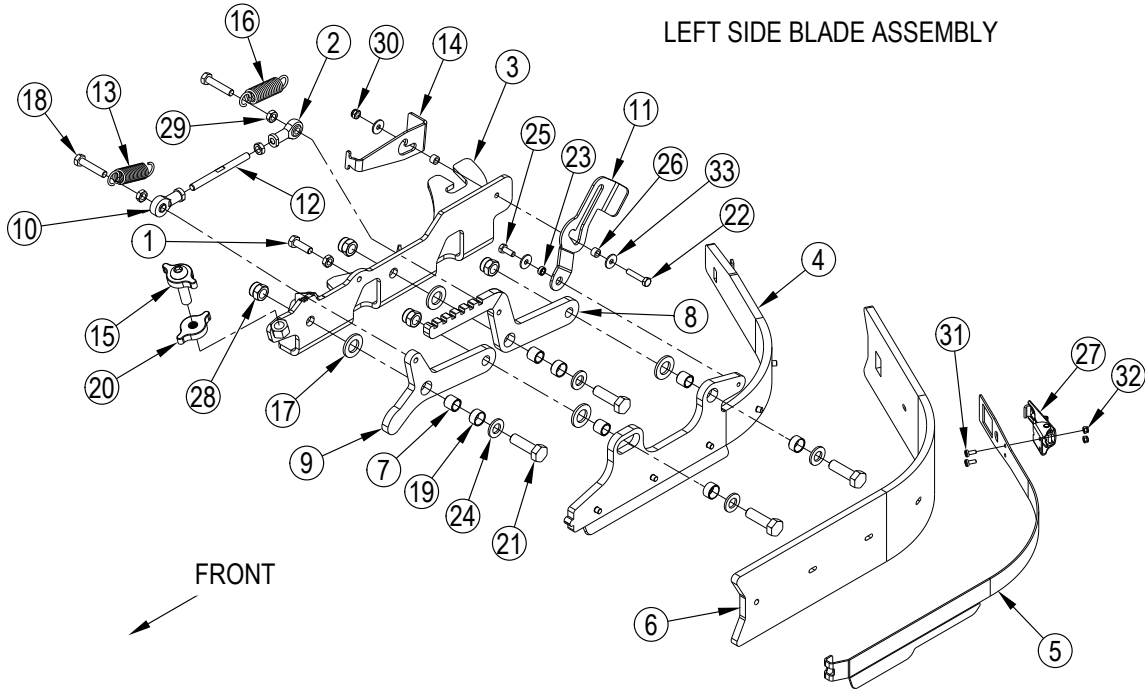

Pos.	Artikelnummer	Hoeveelheid	Omschrijving	Notes
	56116215	1	SIDE BLADE ASSEMBLY-LEFT	
1		1	Screw M8x25 Hex Hd F/Thd SS	[1]
2		1	Joint M8	[2]
3	56116217	1	SIDE BLADE MOUNT WELDMENT-LEFT	
4	56116223	1	SIDE BLADE SUPPORT WELDT-LEFT	
5		1	Strap-Side Blade-Left	[3]
6		1	Blade-Deck-Linatex	[4]
6		1	Blade-Deck-PU	[5]
7		4	Bushing-Sleeve-.507x.625x.527	[6]
8	56116233	1	ARM-SIDE BLADE-REAR	
9	56116234	1	ARM-SIDE BLADE-FRONT	
10		1	Rod End-M8-Lh	[2]
11	56116237	1	LATCH-DOUBLE SCRUB-LEFT	
12		1	Rod-Threaded	[2]
13	56116239	1	SPRING-EXTENSION-0.75X2.96IN	
14	56116240	1	CLIP-SPRING ADJUSTMENT	
15		1	Knob Assembly	[7]
16	56116846	1	SPRING-EXTENSION 0.75X3.00IN	
17		4	Washer 17x30x3 Iso7089 SS	[6]
18		2	Screw M8x40 Uni5739 SS	[1]
19		4	Bearing, .719 X .625 X .375	[6]
20		1	Knob	[8]
21		4	Screw M12x40 A2 Din93	[6]
22		1	Screw M6x30 Hex Hd F/Thd SS	[6]
23		1	Spacer 6.5x10x4.5	[6]
24		4	Washer, Flat 13.0x24.0x2.5 SS	[6]
25		1	Screw M6x16 Hex Hd F/Thd SS	[6]
26		2	Spacer 6.1 X 10 X 6.5	[6]
27		1	Latch Squeegee	[3]
28		4	Nut, Hex Nyl Loc M12 S.S.	[6]
29		4	Nut Hex M8 Uni5589 SS	[1]
30		1	Nut, Hex Nyl Loc Thin M6 SS	[6]
31		2	Scr, Pan Phil M4x10 SS	[3]
32		2	Nut, Hex Nyl Loc Thin M4 SS	[3]
33		3	Washer Flat XI 6x18x1.5 - SS	[6]
			Service Kits	
K8	56116981	1	LEVEL ADJUST KIT-SIDE WIPER	
K9	56116983	1	KNOB KIT-SIDE WIPER	
K12	56116982	1	HARDWARE KIT-SIDE WIPER	
K14	56116706	1	SIDE BLADE KIT-RED GUM	
K15	56116709	1	SIDE BLADE KIT-PU	
K31	56116929	1	DISK STRAP KIT-BOTH SIDES	

Part Notes:

- [1] - K8,K12
- [2] - K8
- [3] - K31
- [4] - K14
- [5] - K15
- [6] - K12
- [7] - K9
- [8] - K9,K12