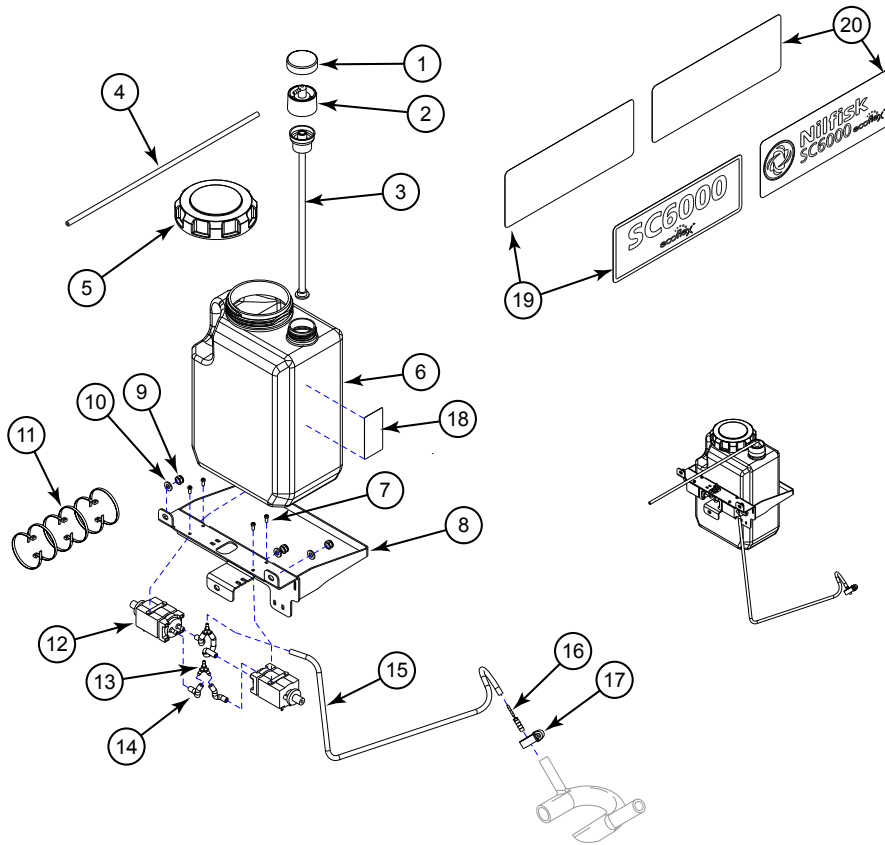

Pos.	Artikelnummer	Hoeveelheid	Omschrijving	Notes
	56116517	1	ECO FLEX KIT	
1	56315690	1	CAP 38MM BUTTRESS	
2	56315523	1	Kapje dry break, 1/8	
3	56104189	1	INSERT-DRY BRAKE	
4		1	Supply Hose, 14"	[1]
5	9100001817	1	CAP PLASTIC F CHEMICAL TANK SIP	
6	56104408	1	CHEMICAL BOTTLE ASSY	
6	56104190	1	Ecoflex fles 5L	
7		4	Screw M3 x 7 Self Thrd Torx Plas	[2]
8	56116726	1	BRACKET WELDMENT	
9		3	Nut, Hex, Nylock, M6	[2]
10		3	Washer, Flat, 6.4mm	[2]
11		6	Cable Tie	[2]
12	56110742	2	POMP REINIGINGSMIDDEL 12V	
13		2	Y-Fitting, 1/8" Barb	[1]
14		4	Pump Hose, 2"	[1]
15		1	Delivery Hose, 32"	[1]
16		1	Reducer, 1/8 x 1/4, Barb	[1]
17		1	Hose Clamp	[1]
18		1	Decal, Chemical Ratio	[3]
19		2	Decal, Advance, SC6000 EcoFlex	[3]
20		2	Decal, Nilfi sk, SC6000 EcoFlex	[3]
			Service Kits	
K1	56116999	1	DECAL KIT-ECOFLEX	[4]
K2	56116940	1	HOSE KIT-ECOFLEX	[5]
K3	56116941	1	HARDWARE KIT-ECOFLEX	[6]

Part Notes:

- [1] - Part of K2
- [2] - Part of K3
- [3] - Part of K1
- [4] - Includes pos. 18,19,20
- [5] - Includes pos.4,13,14-17
- [6] - Includes pos. 3,9-11