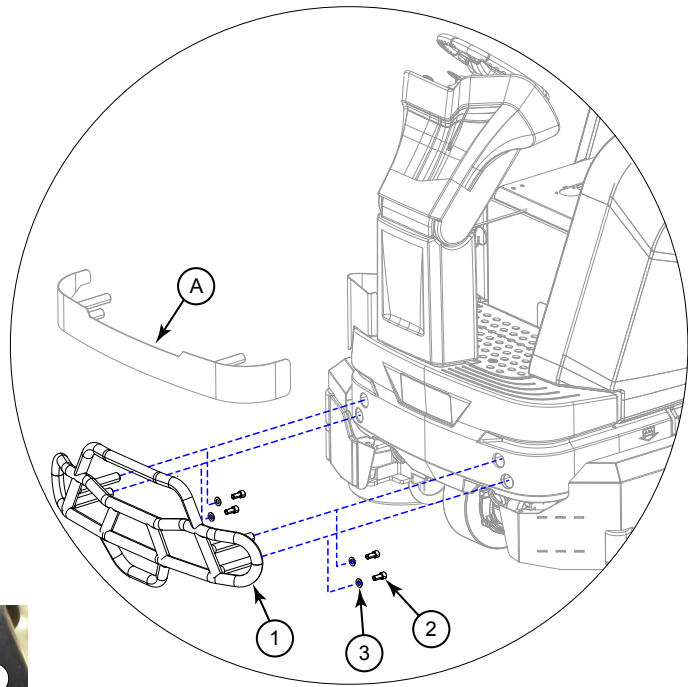

56116359 HEAVY DUTY FRONT BUMPER KIT

SC6000 860D NIL

2017.11.02

2016.06.10

Pos.	Artikelnummer	Hoeveelheid	Omschrijving	Notes
	56116359	1	BUMPER KIT-HEAVY DUTY-FRONT	
1		1	Heavy Duty Bumper Weldment	
2		4	Screw, Socket Head, M12 x 25	
3		4	Washer, Flat, 13 x 24