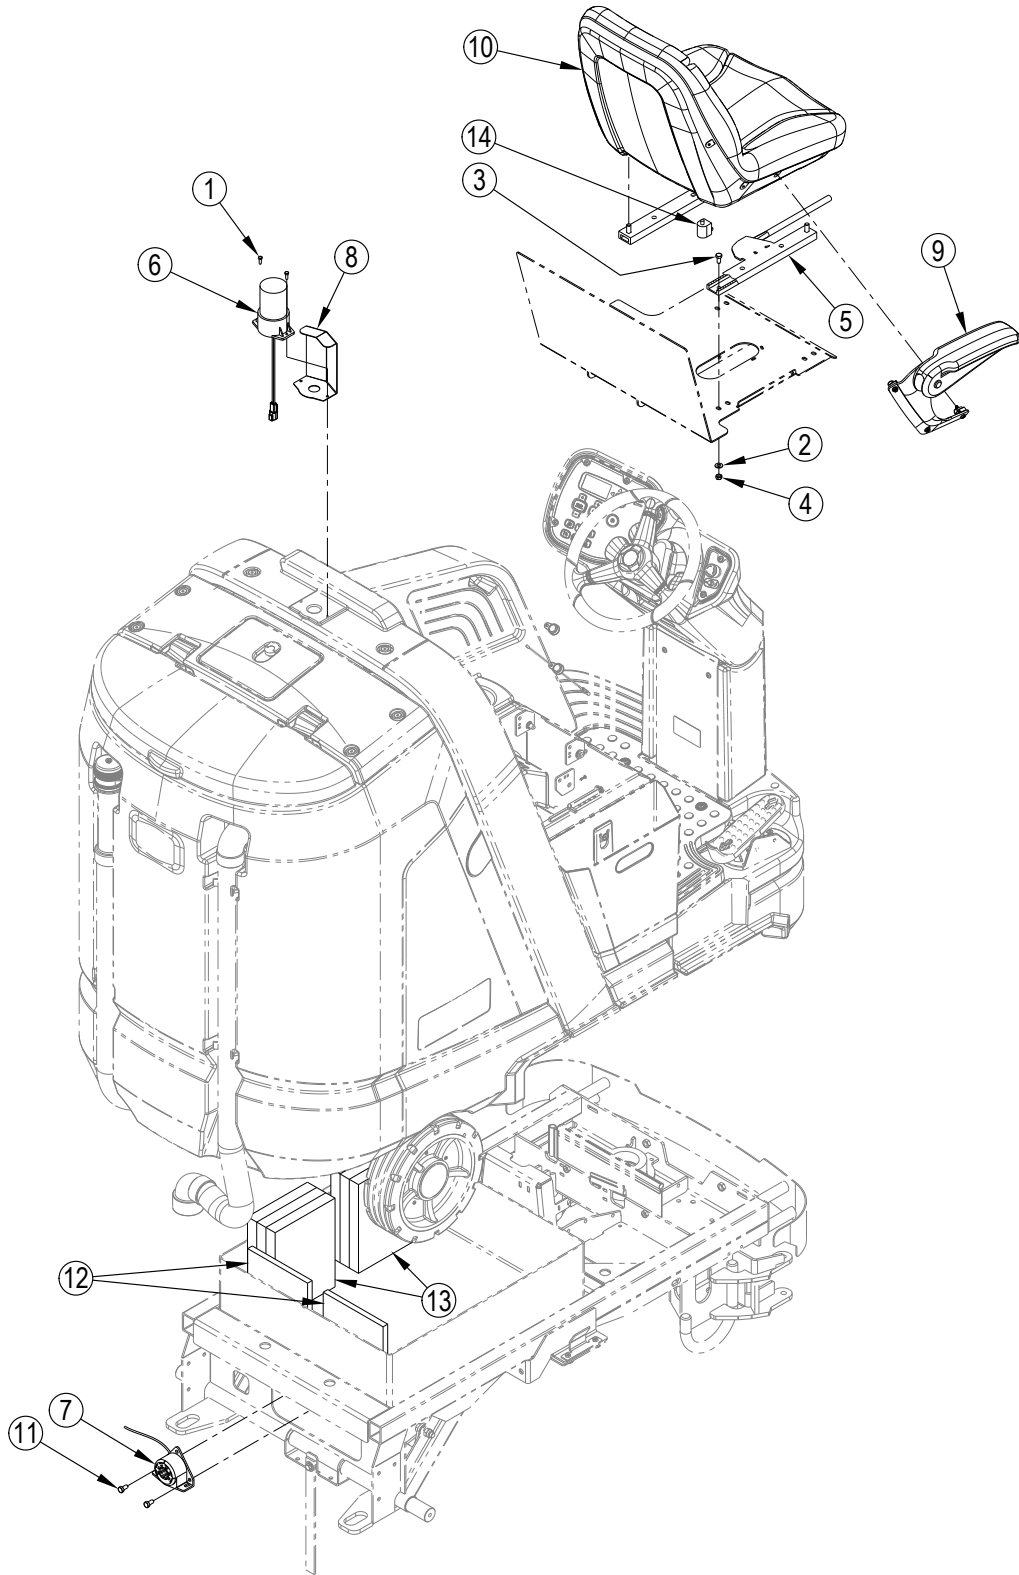

Pos.	Artikelnummer	Hoeveelheid	Omschrijving	Notes
1	33003961	2	SCREW M5X14 HEX HD F/THD ISO4017	
2	56001939	4	Ring	
3	56002035	4	SCR HEX 5/16-18 X .62	
4	56002826	4	NUT HEX NYL LOC-THIN 5/16-18	
5	56109300	1	SLIDE KIT NO STUDS	
6	56116353	1	BEACON-WARNING LED	[1]
7	56116374	1	BACK-UP ALARM	[2]
8	56116595	1	BRACKET-BEACON	
9	56383189	1	ARM REST KIT-R/H ONLY	
10	56383292	1	SEAT-11.25 IN. MOUNT	
11	145 0521 000	2	Schroef M8 x 16	
12	145 6094 000	2	Foam paneel batterij 250X195X15 mm	
13	146 0668 000	6	Panel insulating	
14	7-82-00050	1	Schakelaar Stoel	[3]

Part Notes:

- [1] - H2
- [2] - LP3
- [3] - S1