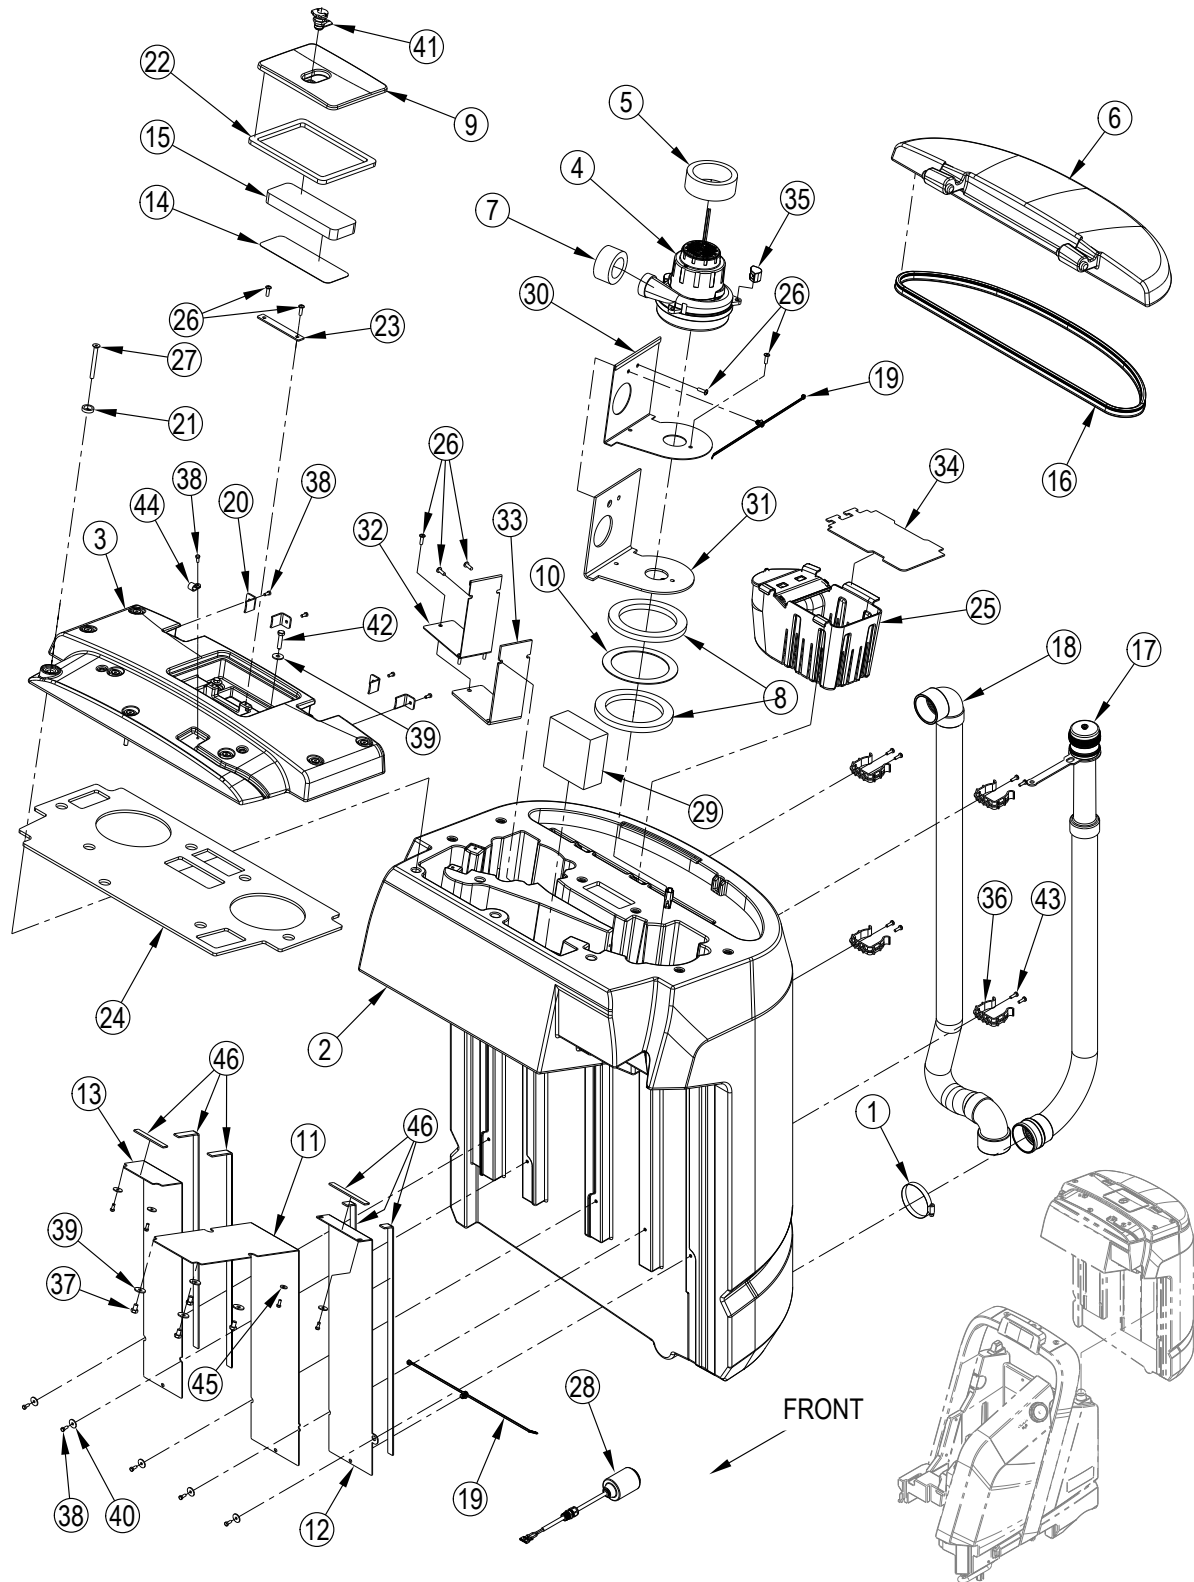

Pos.	Artikelnummer	Hoeveelheid	Omschrijving	Notes
1	33003458	1	HOSE CLAMP 12/ 60- 80	
2	56116093	1	TANK-RECOVERY	
3	56116104	1	COVER-VACUUM MOTOR	
4	56116105	1	MOTOR-VACUUM 36VDC	
	56116107	1	CARBON BRUSHES	
5		1	Seal-Inlet	[1]
6		1	Cover-Recovery Tank	[2]
7		1	Seal-Exhaust	[1]
8		2	Seal-Vacuum Motor Inlet	[1]
9		1	Cover-Filter	[3]
10		1	Plate-Gasket Mount	[1]
11		1	Panel-Exhaust	[4]
12		1	Panel-Vacuum Motor Exhaust	[4]
13		1	Panel-Vacuum Exhaust-Dual	[4]
14	56116392	1	SCREEN-FILTER	
15	56116394	1	FILTER-VACUUM INLET	
16	56116486	1	SEAL-RECOVERY COVER	
17	56116500	1	DRAIN HOSE ASSEMBLY	
18	56116537	1	SQUEEGEE HOSE ASSEMBLY	
19		2	Cable Tie-Mount	[5]
20		4	Retainer-Hinge	[6]
21		8	Washer-Cosmetic-Ss-M8	[7]
22		1	Gasket-Vacuum Filter Cover	[3]
23		1	Catch-Cover	[3]
24	56116698	1	GASKET-VACUUM COVER	
25	56116722	1	DEBRIS TRAY ASSEMBLY	
26		10	Screw M6x20 Wn1451 Black Zn	[8]
27		8	Screw M8x80 Din7991 Ss Black	[7]
28	56116842	1	SWITCH-FLOAT MECHANICAL 120V	
29	56118005	1	SEAL-VACUUM BLOCK	[2]
30		1	Plate-Seal	[2]
31		1	Gasket-Seal Vacuum	[2]
32		1	Plate-Seal Vacuum	[2]
33		1	Gasket-Vacuum	[2]
34	56118017	1	FLAP-DEBRIS TRAY	
35		3	Mount, Vibration	[1]
36		4	Clamp, Plastic	[9]
37		4	Screw M8x12 Hex Hd F/Thd Ss	[4]
38		14	Screw M5x12 Hex Hd F/Thd	[10]
39		6	Washer 8x24x2 Uni6593 Ss	[5]
40		9	Washer Flat XI 5.5x20.0x1.6	[11]
41	1464896000	1	LATCH WITH FOLD AWAY	[3]
42		2	Screw M8x35 Hex Hd F/Thd Ss	[7]
43		8	Scr,Pan Phil M5x16 Ss	[9]
44		1	Clamp, Cable Ø12.7	[7]
45		1	Washer	
46		1	Gasket Adhesive 15x3 -Skein	[11]
			Service Kits	
K1	56116920	1	PANEL KIT-RECOVERY TANK	
K2	56116988	1	HOSE CLIP KIT	
K3	56116921	1	DOOR RETAINER KIT	
K4	56116989	1	SHUT OFF PLATE KIT-SINGLE	
K5	56116922	1	VACUUM MOTOR SEAL KIT	
K6	56116990	1	FILTER COVER KIT	
K7	56116991	1	HARDWARE KIT-RECOVERY SYSTEM