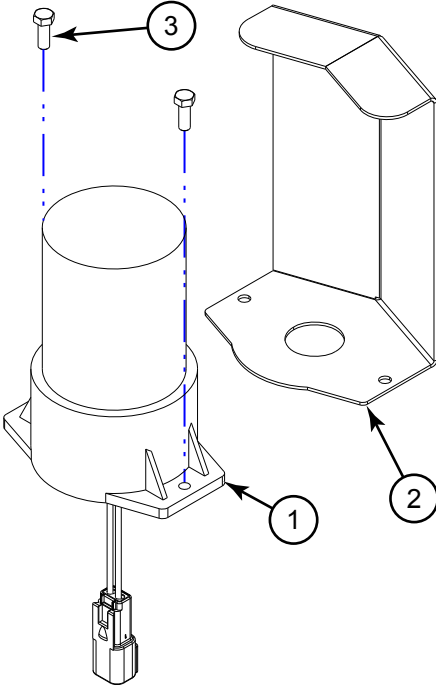

---

Pos.	Artikelnummer	Hoeveelheid	Omschrijving	Notes
	56116352	1	BEACON KIT	
1	56116353	1	BEACON-WARNING LED	
2		1	Bracket, Beacon	
3		2	Screw, M5 x 14, Hex Head	

Pos.	Artikelnummer	Hoeveelheid	Omschrijving	Notes
	56116355	1	VACUUM WAND KIT	
1	56111111	1	HOSE ASSY	
2	56305605	1	WAND ASSEMBLY	
3	56116626	1	WAND ADAPTER WELDMENT	
4		1	Wand Caddy Assembly	
4A		3	Screw, Hex SS 5/16-18 x 1.0	[1]
4B		3	Nut, Lock Hex SS 5/16-18	[1]
4C		3	Washer, Flat 5/16	[1]
4D		3	Washer, Sealing	[1]
4E		5	Clamp, Plastic	[1]
4F		8	Clamp, Plastic	[1]
4G		26	Scr, Pan Phil Thd Form 10-24 x .50	[1]
4H	56111339	1	CADDY WELDMENT	[1]
	Service Kits			
K1	56118058	1	CLIP AND HDWRE KIT-VAC WAND	