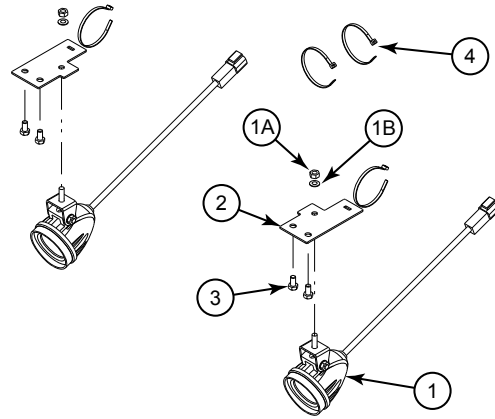

56116371 HEADLIGHT KIT

SC6000 860D NIL

2017.11.02

2016.06.10

Pos.	Artikelnummer	Hoeveelheid	Omschrijving	Notes
	56116371	1	HEADLIGHT KIT	
1	56383032	2	LIGHT-LED	
2		2	Mounting Bracket	
3		4	Screw, SS, Hex Head, M6 x 12	
4		4	Cable Tie