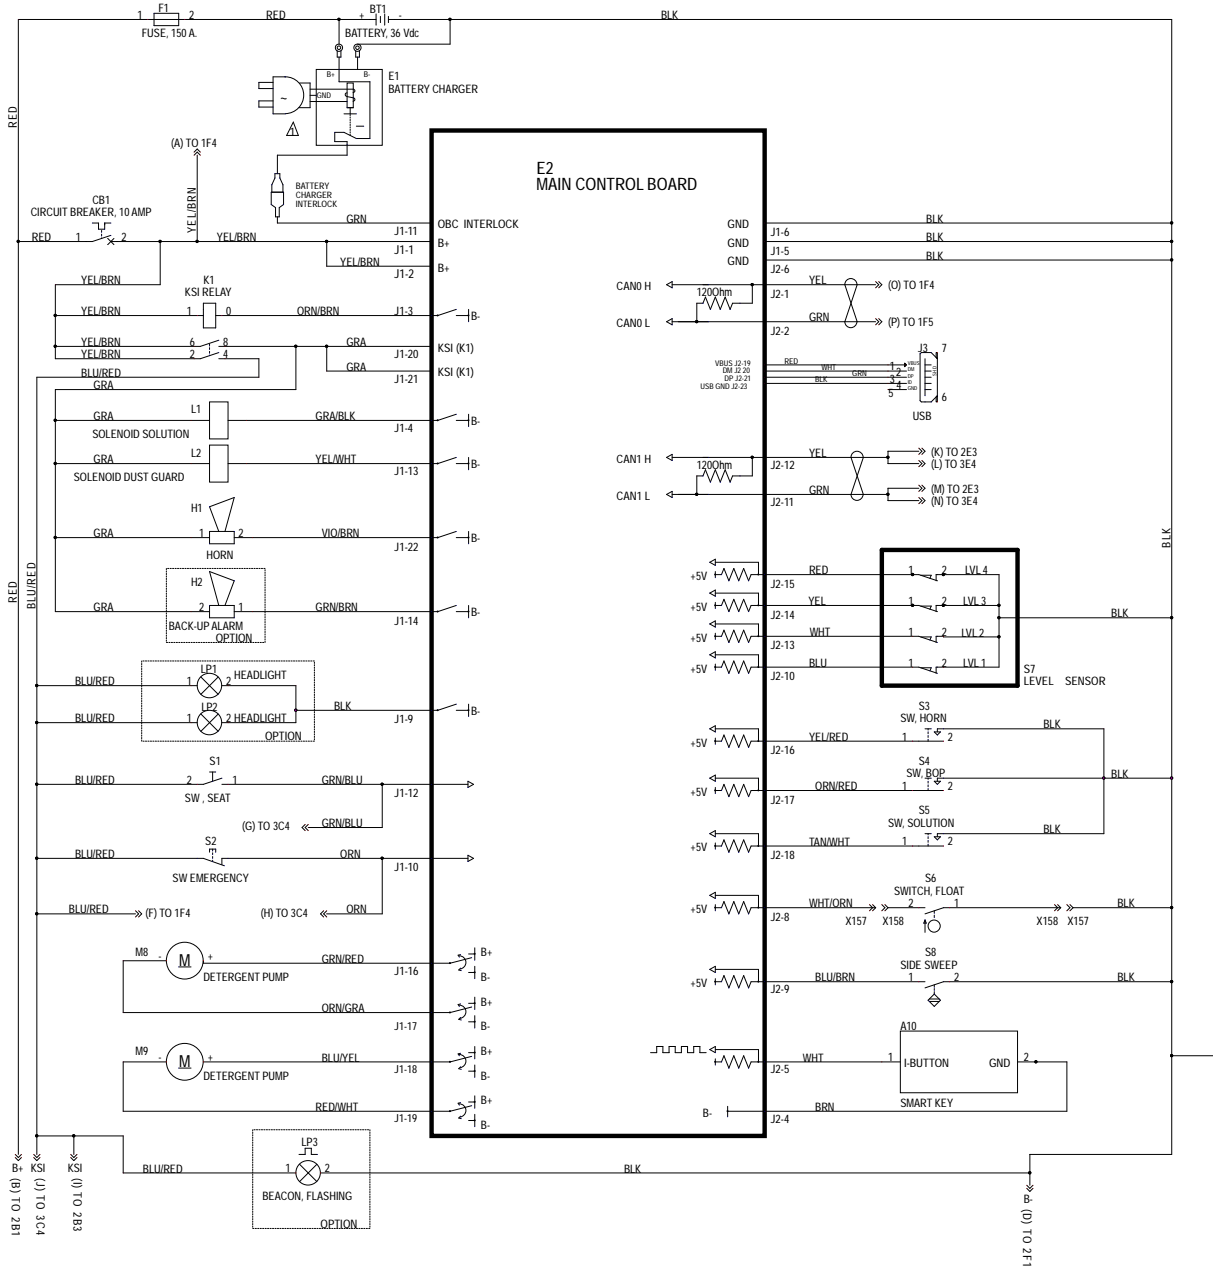

Pos.	Artikelnummer	Hoeveelheid	Omschrijving	Notes
1	33003961	2	SCREW M5X14 HEX HD F/THD ISO4017	
2	56001939	4	Ring	
3	56002035	4	SCR HEX 5/16-18 X .62	
4	56002826	4	NUT HEX NYL LOC-THIN 5/16-18	
5	56109300	1	SLIDE KIT NO STUDS	
6	56116353	1	BEACON-WARNING LED	[1]
7	56116374	1	BACK-UP ALARM	[2]
8	56116595	1	BRACKET-BEACON	
9	56383189	1	ARM REST KIT-R/H ONLY	
10	56383292	1	SEAT-11.25 IN. MOUNT	
11	145 0521 000	2	Schroef M8 x 16	
12	145 6094 000	2	Foam paneel batterij 250X195X15 mm	
13	146 0668 000	6	Panel insulating	
14	7-82-00050	1	Schakelaar Stoel	[3]

Part Notes:

- [1] - H2
- [2] - LP3
- [3] - S1

Ladder Diagram 56116048 REV D