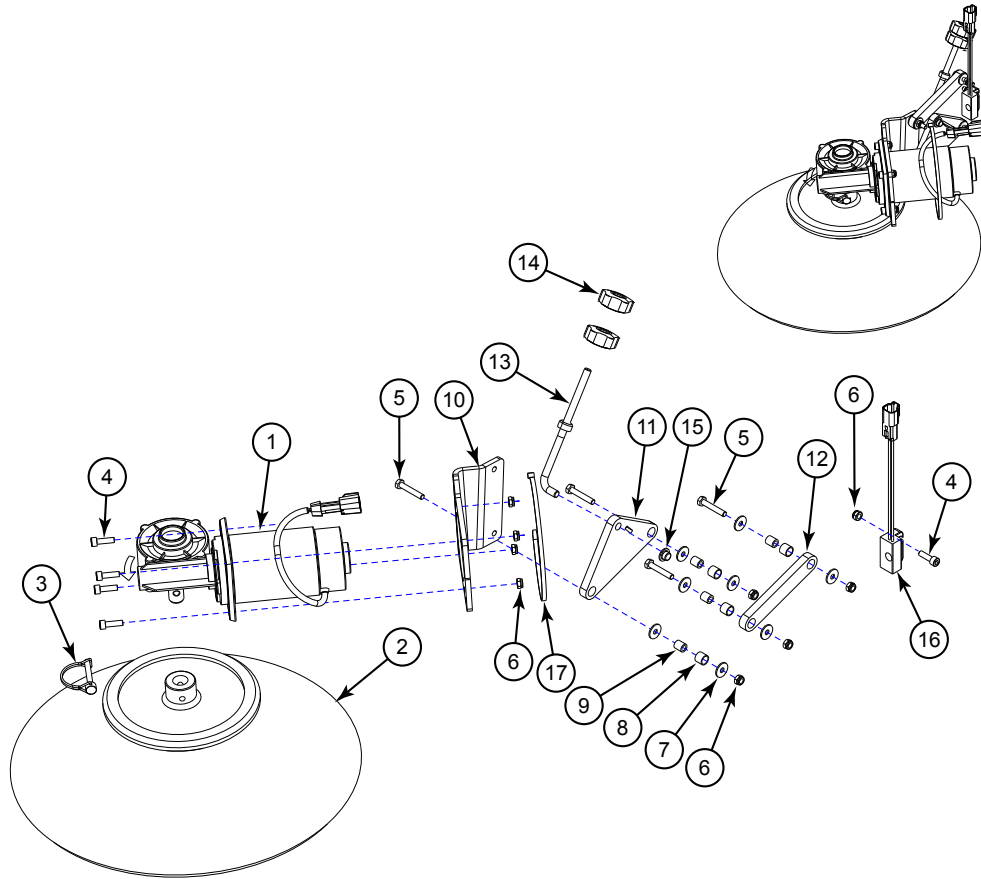

Pos.	Artikelnummer	Hoeveelheid	Omschrijving	Notes
	56116280	1	SIDE SWEEP KIT	
1	56116761	1	GEAR MOTOR-SWEEP-RIGHT	
[ ]	56116897	1	CARBON BRUSHES	
2	56116858	1	BROOM 180X400MM POLYPROPYLENE	
3	1463960000	1	Breekpen SR	
4		5	Screw, Socket Hd, M6 x 20mm	[1]
5		4	Screw, Hex Hd, M6 x 35mm	[1]
6		9	Nut, Hex,SS, M6	[1]
7		8	Washer, Flat, M6 x 18	[1]
8		4	Bearing	[1]
9		4	Bushing	[1]
10	56116693	1	BRACKET-SIDE BROOM MOTOR	
11	56116282	1	LINK WELDMENT-SIDE BROOM	
12	56116281	1	LINK-SIDE BROOM	
13		1	Lever Arm	[2]
14		2	Adjustment Knob, M8	[2]
15		1	Push Nut	[2]
16	56116784	1	SENSOR-PROXIMITY	
17		4	Cable Tie	[2]
			Service Kits	
K1	56116942	1	LEVER KIT	
K2	56116943	1	HARDWARE KIT-SIDE SWEEP	

Part Notes:

1. [1] - Part of K2
   [2] - Part of K1