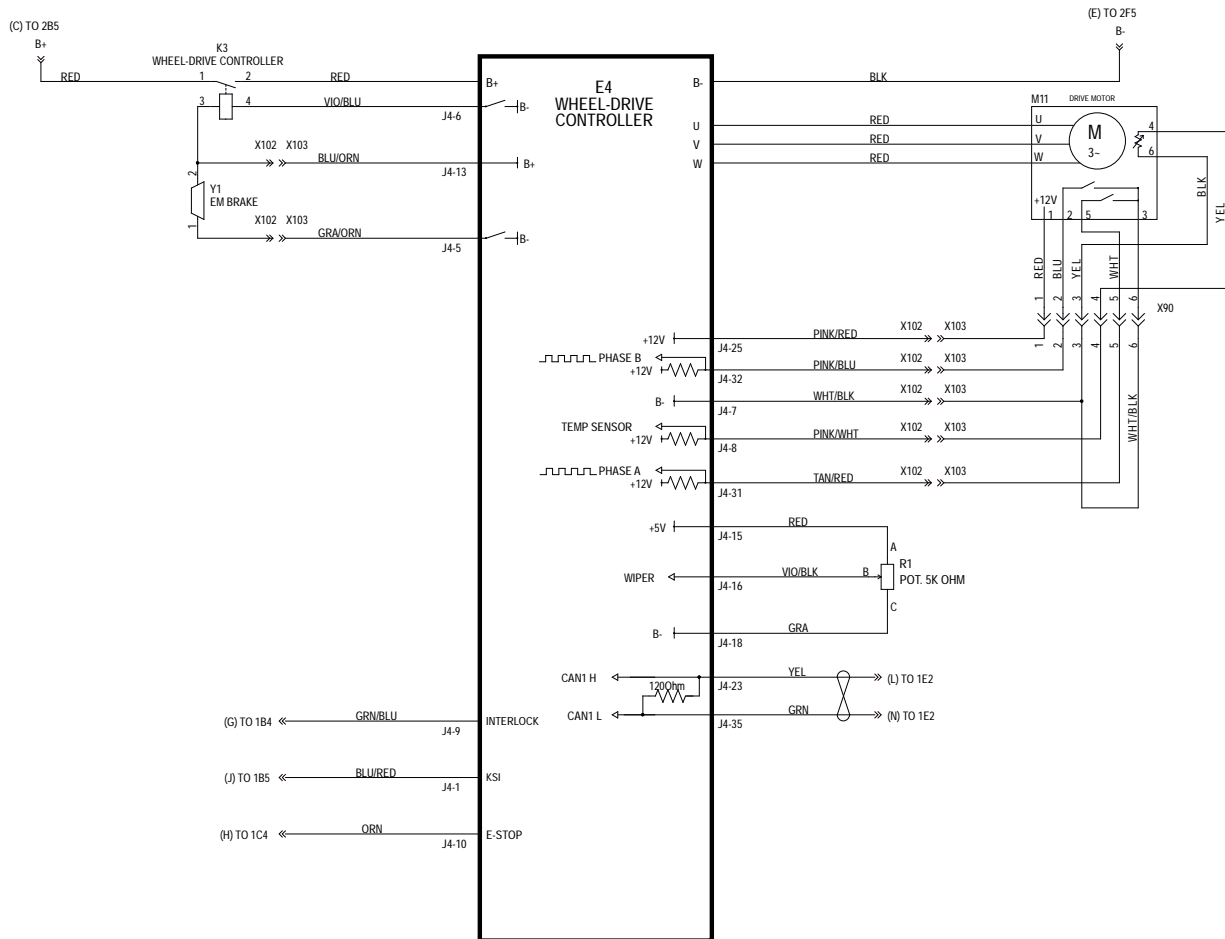

Ladder Diagram 56116048 REV D