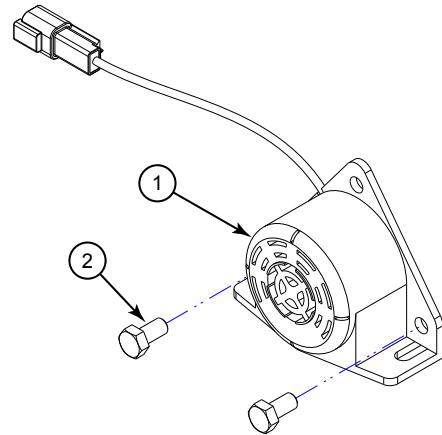

56116351 BACKUP ALARM KIT

SC6000 860D NIL

2017.11.02

2016.06.10

Pos.	Artikelnummer	Hoeveelheid	Omschrijving	Notes
	56116351	1	BACK-UP ALARM KIT	
1		1	Backup Alarm	
2		1	Screw, M8 x 16, Hex Head, Stainless Steel