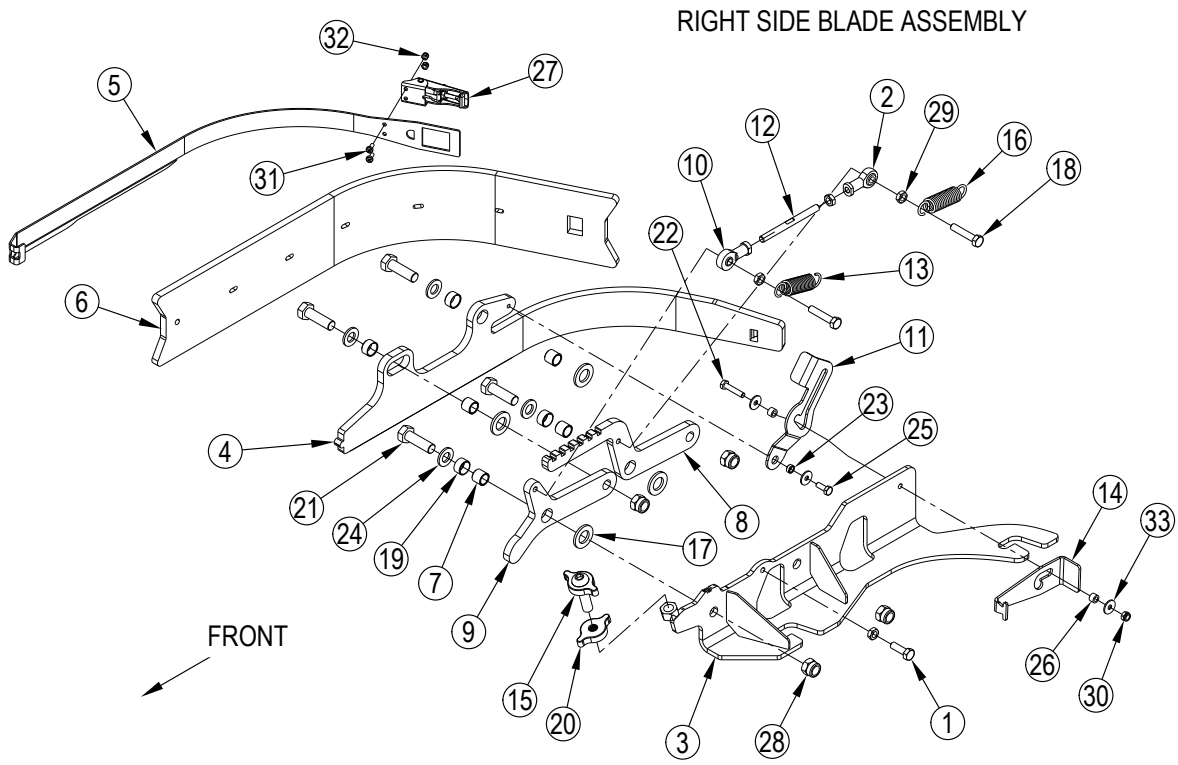

Pos.	Artikelnummer	Hoeveelheid	Omschrijving	Notes
	56116214	1	SIDE BLADE ASSEMBLY-RIGHT	
1		1	Screw M8x25 Hex Hd F/Thd SS	[1]
2		1	Joint M8	[2]
3	56116216	1	SIDE BLADE MOUNT WELDMENT-RT	
4	56116222	1	SIDE BLADE SUPPORT WELDT-RIGHT	
5		1	Strap-Side Blade-Right	[3]
6		1	Blade-Deck-Linatex	[4]
6		1	Blade-Deck-PU	[5]
7		4	Bushing-Sleeve-.507x.625x.527	[6]
8	56116233	1	ARM-SIDE BLADE-REAR	
9	56116234	1	ARM-SIDE BLADE-FRONT	
10		1	Rod End-M8-Lh	[1]
11	56116236	1	LATCH-DOUBLE SCRUB-RIGHT	
12		1	Rod-Threaded	[1]
13	56116239	1	SPRING-EXTENSION-0.75X2.96IN	
14	56116240	1	CLIP-SPRING ADJUSTMENT	
15		1	Knob Assembly	[7]
16	56116846	1	SPRING-EXTENSION 0.75X3.00IN	
17		4	Washer 17x30x3 Iso7089 SS	[6]
18		2	Screw M8x40 Uni5739 SS	[1]
19		4	Bearing, .719 X .625 X .375	[6]
20		1	Knob	[8]
21		4	Screw M12x40 A2 Din93	[6]
22		1	Screw M6x30 Hex Hd F/Thd SS	[6]
23		1	Spacer 6.5x10x4.5	[6]
24		4	Washer, Flat 13.0x24.0x2.5 SS	[6]
25		1	Screw M6x16 Hex Hd F/Thd SS	[6]
26		2	Spacer 6.1 X 10 X 6.5	[6]
27		1	Latch Squeegee	[3]
28		4	Nut, Hex Nyl Loc M12 S.S.	[6]
29		4	Nut Hex M8 Uni5589 SS	[1]
30		1	Nut, Hex Nyl Loc Thin M6 SS	[6]
31		2	Scr, Pan Phil M4x10 Ss	[3]
32		2	Nut, Hex Nyl Loc Thin M4 SS	[3]
33		3	Washer Flat XI 6x18x1.5 - SS	[6]
			Service Kits	
K8	56116981	1	LEVEL ADJUST KIT-SIDE WIPER	
K9	56116983	1	KNOB KIT-SIDE WIPER	
K12	56116982	1	HARDWARE KIT-SIDE WIPER	
K14	56116706	1	SIDE BLADE KIT-RED GUM	
K15	56116709	1	SIDE BLADE KIT-PU	
K31	56116929	1	DISK STRAP KIT-BOTH SIDES	

Part Notes:

- [1] - K8,K12
- [2] - K8
- [3] - K31
- [4] - K14
- [5] - K15
- [6] - K12
- [7] - K9
- [8] - K9,K12