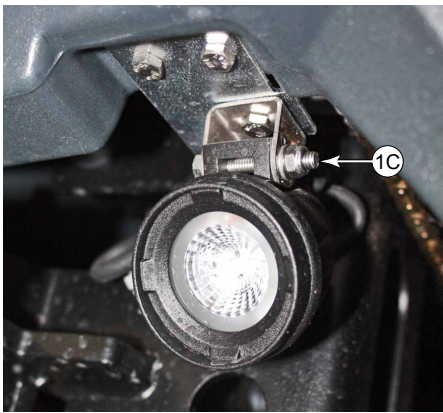

56116371 HEADLIGHT KIT

SC6000 860D NIL

2017.11.02

2016.06.10

Pos.	Artikelnummer	Hoeveelheid	Omschrijving	Notes
	56116371	1	HEADLIGHT KIT	
1	56383032	2	LIGHT-LED	
2		2	Mounting Bracket	
3		4	Screw, SS, Hex Head, M6 x 12	
4		4	Cable Tie