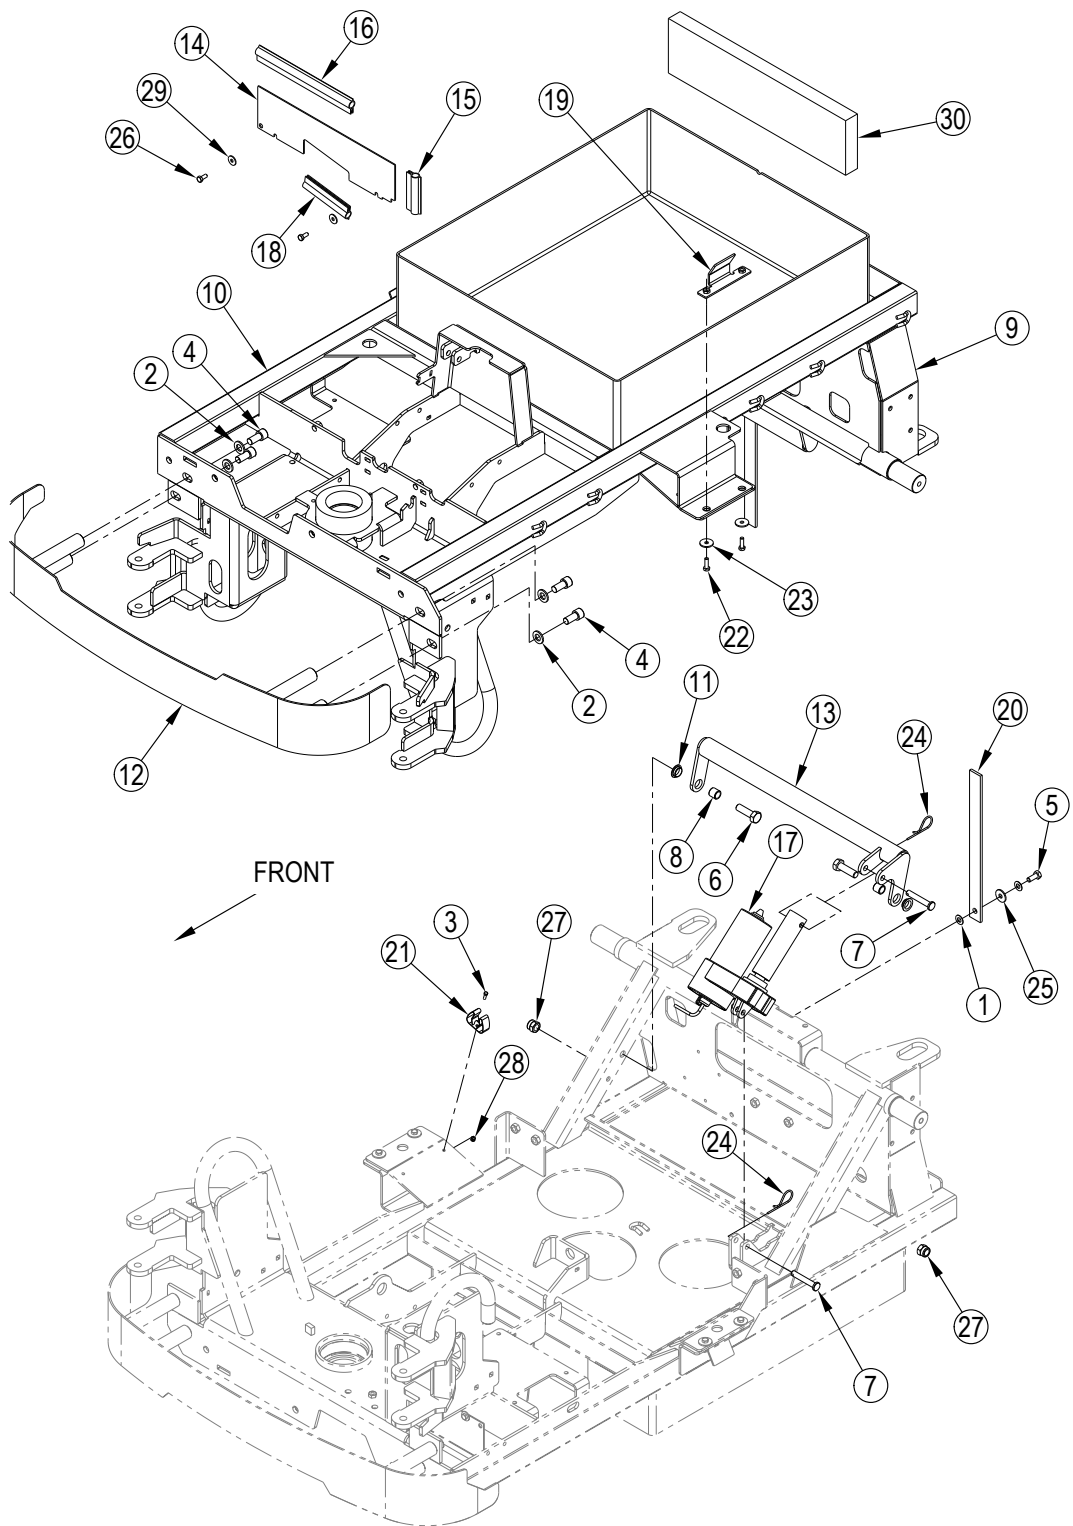

Pos.	Artikelnummer	Hoeveelheid	Omschrijving	Notes
1		2	Washer M8	[1]
2		4	Washer, Flat 13x24	[2]
3		1	Screw M4x12 Hex Hd F/Thd	[3]
4		4	Screw Soc. Hd M12x25	[2]
5		1	Screw M8x20 Hex Hd F/Thd	[1]
6		2	Scr M12x40 Hex 10.9 Iso4017	[3]
7		2	Pin-Clevis .375 X 2.25	[4]
8		2	Bushing-12.5x16x14.48mm	[3]
9	56116171	1	Batterijbak	
10	56116177	1	CHASSIS WELDMENT	
11		2	Bearing-Flange-16x18x6mm	[3]
12		1	Bumper Weldment	[2]
13	56116501	1	LIFT ARM WELDMENT-SQUEEGEE	
14		1	Panel-Electrical Wall	[5]
15		1	Edge Trim	[5]
16		1	Edge Trim	[5]
17	56116781	1	ACTUATOR-SQUEEGEE	
18		1	Trim Seal	[5]
19	56116930	2	BRACKET-CROSSBAR MOUNT	
20		1	Strap,Static, 12.5"	[1]
21	56601598	1	HOSE CLIP	
22		4	Screw M6x20 Hex Hd F/Thd Ss ISO4017	[3]
23		4	Washer Flat XI 6.6x24.0x2.0 SS	[3]
24		2	Hair Pin Cotter A2,5	[4]
25		1	Washer 8x24x2 Uni6593 SS	[1]
26		2	Screw M6x14 Hex Hd F/Thd SS	[6]
27		2	Nut, Hex Nyl Loc M12 S.S.	[3]
28		1	Nut, Hex Nyl Loc Thin M4 SS	[3]
29		2	Washer Flat XI 6x18x1.5 – SS	[6]
30	56601708	1	BATTERY SPACER	
			Service Kits	
K1	56116872	1	BUMPER KIT	
K2	56116873	1	HARDWARE KIT-CHASSIS	
K3	56118038	1	HARDWARE KIT-ACTUATOR	
K4	56118047	1	PANEL KIT- ELECTRICAL WALL	
K5	56116874	1	STATIC STRAP KIT	

Part Notes:

- [1] - K5
- [2] - K1
- [3] - K2
- [4] - K3
- [5] - K4
- [6] - K2,K4