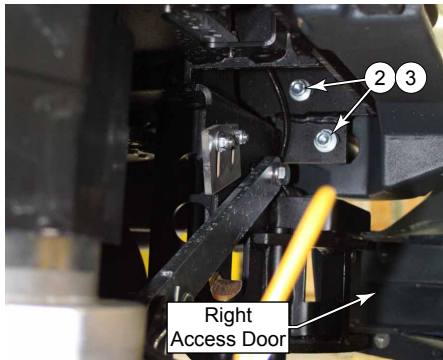

56116359 HEAVY DUTY FRONT BUMPER KIT

SC6000 860D NIL

2017.11.02

2016.06.10

Pos.	Artikelnummer	Hoeveelheid	Omschrijving	Notes
	56116359	1	BUMPER KIT-HEAVY DUTY-FRONT	
1		1	Heavy Duty Bumper Weldment	
2		4	Screw, Socket Head, M12 x 25	
3		4	Washer, Flat, 13 x 24