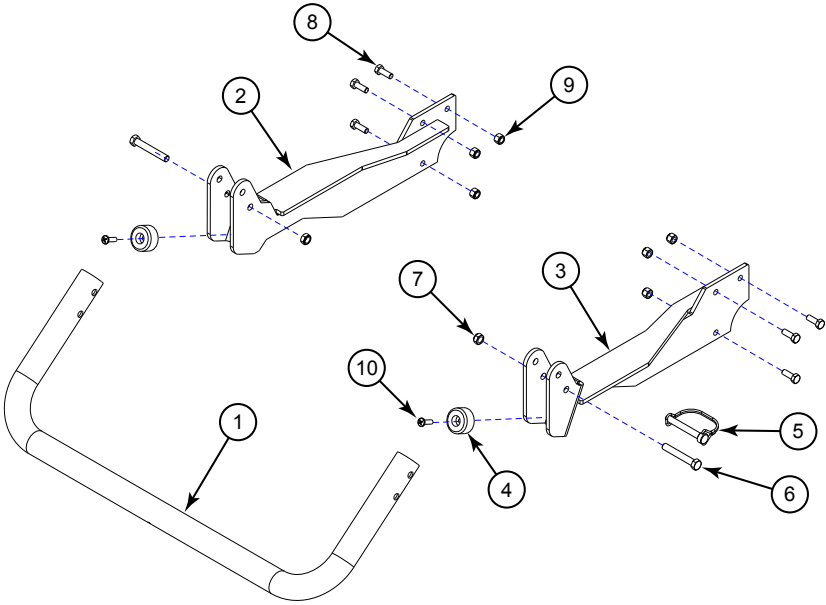

Pos.	Artikelnummer	Hoeveelheid	Omschrijving	Notes
	56116361	1	SQUEEGEE GUARD KIT	
1	56116562	1	TUBE-SQUEEGEE GUARD	
2	56116749	1	GUARD ARM WELDMENT-LEFT	
3	56116750	4	GUARD ARM WELDMENT-RIGHT	
4		2	Rubber Bumper	[1]
5		1	T-Lock Pin	[1]
6		2	Screw, Hex Head, 3/8-16 x 2.5	[1]
7		2	Nut, Nyloc, 3/8-16	[1]
8		6	Screw, Hex Head, 5/16-18 x 7/8	[1]
9		6	Nut, Nyloc, 5/16-18	[1]
10		2	Screw, Pan, Phillips, 1/4-20 x 7/8	[1]
			Service Kits	
K1	56116948	1	HARDWARE KIT-SQUEEGEE GUARD	