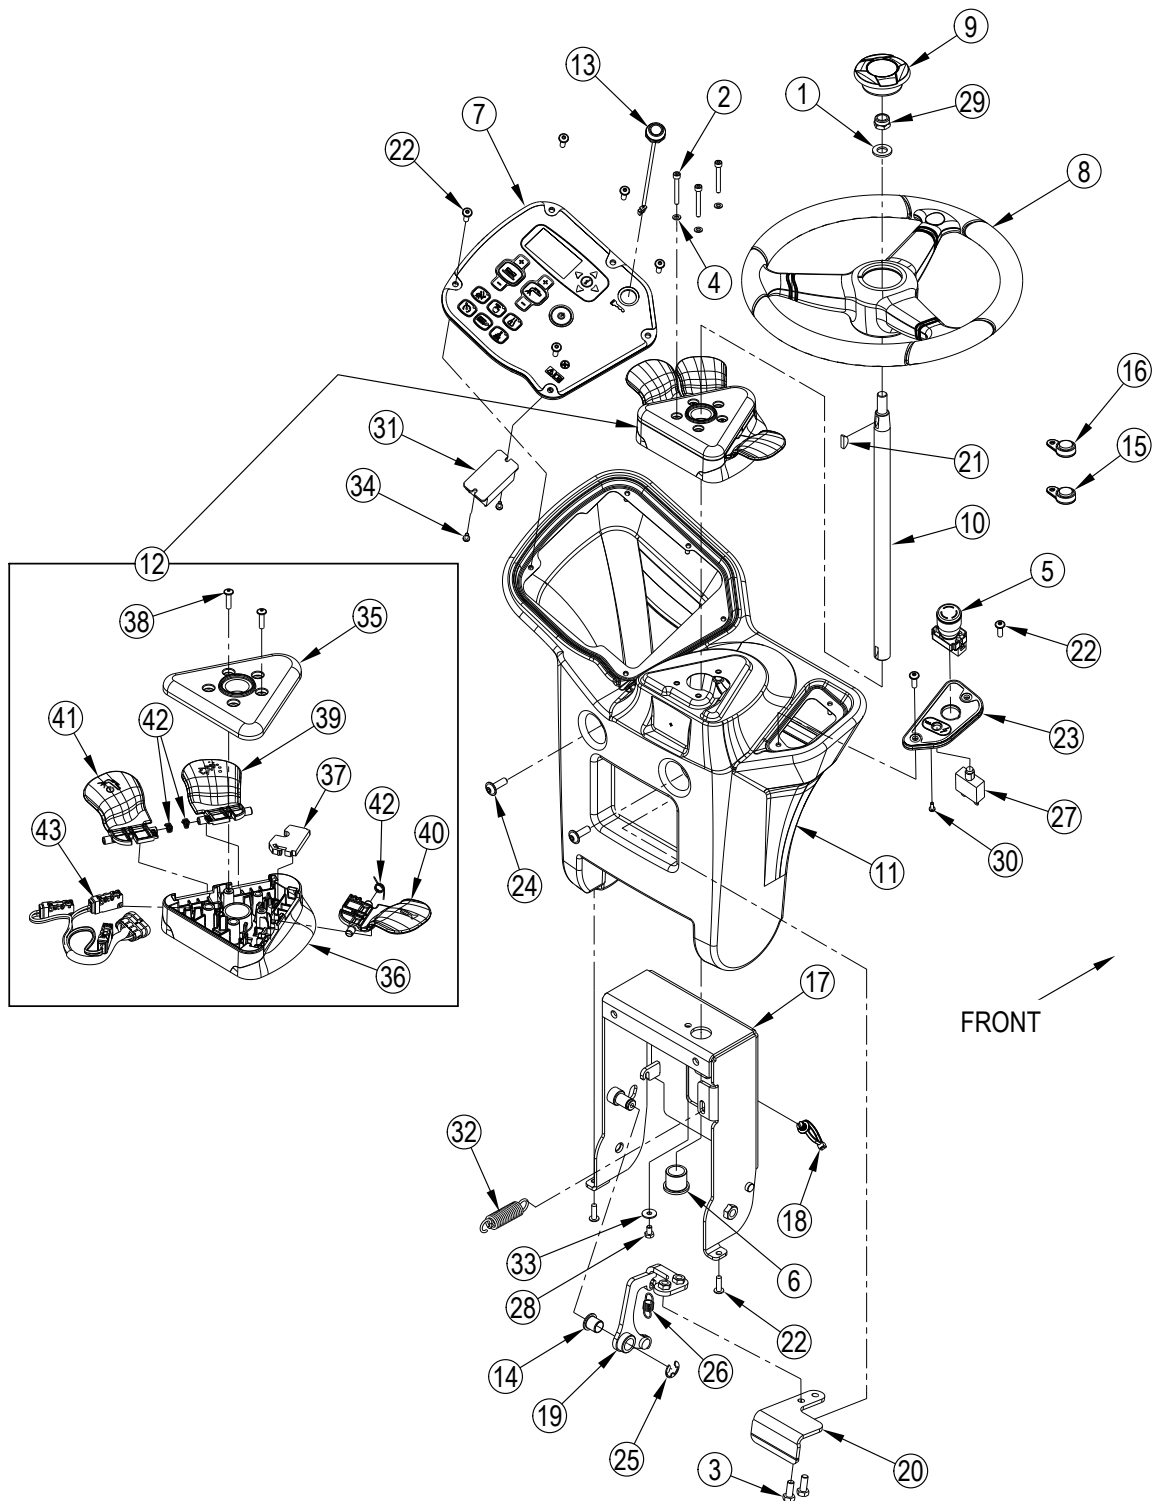

---

**Part Notes:**

- [1] - TSB-FC-2017-044 SC6000 Corrosion on fasteners  
DE TSB-FC-2017-044 SC6000 Korrosion der Befestigungsschrauben
- [2] - K8
- [3] - K7
- [4] - K3
- [5] - K4
- [6] - K7
- TSB-FC-2017-044 SC6000 Corrosion on fasteners  
DE TSB-FC-2017-044 SC6000 Korrosion der Befestigungsschrauben
- [7] - K8
- The Prop Rod Kit is only used in machines built before Serial Number 3510173102367.
- [8] - TSB-FC-2017-053 Abnormal acceleration or deceleration  
DE TSB-FC-2017-053 neues Fahrpedal mit Justierscheibe
- [9] - K9
- [10] - STOCK COVERS GUARANTEE
- [11] - K4,K7
- [12] - K4,K7
- TSB-FC-2017-044 SC6000 Corrosion on fasteners  
DE TSB-FC-2017-044 SC6000 Korrosion der Befestigungsschrauben
- [13] - TSB-FC-2017-065 SC6000 Tile steering bracket bolts loosening  
DE TSB-FC-2017-065 SC6000 Befestigungsschrauben an Lenkjustierung locker
- Implementation Shipping Date: November 1, 2017  
Serial Number: 3510173404068  
includes the 3 lock washers, 3 plain washers and 3 screws
- [14] - ECO A-12709
- The Prop Rod Kit is only used in machines built before Serial Number 3510173102367.
- [15] - The optional Deluxe Seat Kit 56116366 is for machines built before Serial Number 3510173102367 and contains a Gas Spring.