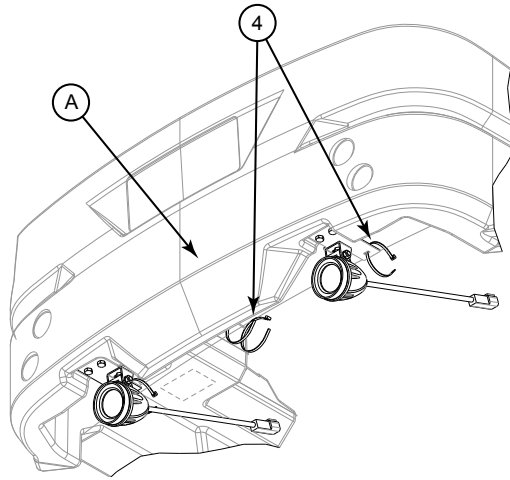

56116371 HEADLIGHT KIT

SC6000 860D NIL

2017.11.02

2016.06.10

Pos.	Artikelnummer	Hoeveelheid	Omschrijving	Notes
	56116371	1	HEADLIGHT KIT	
1	56383032	2	LIGHT-LED	
2		2	Mounting Bracket	
3		4	Screw, SS, Hex Head, M6 x 12	
4		4	Cable Tie