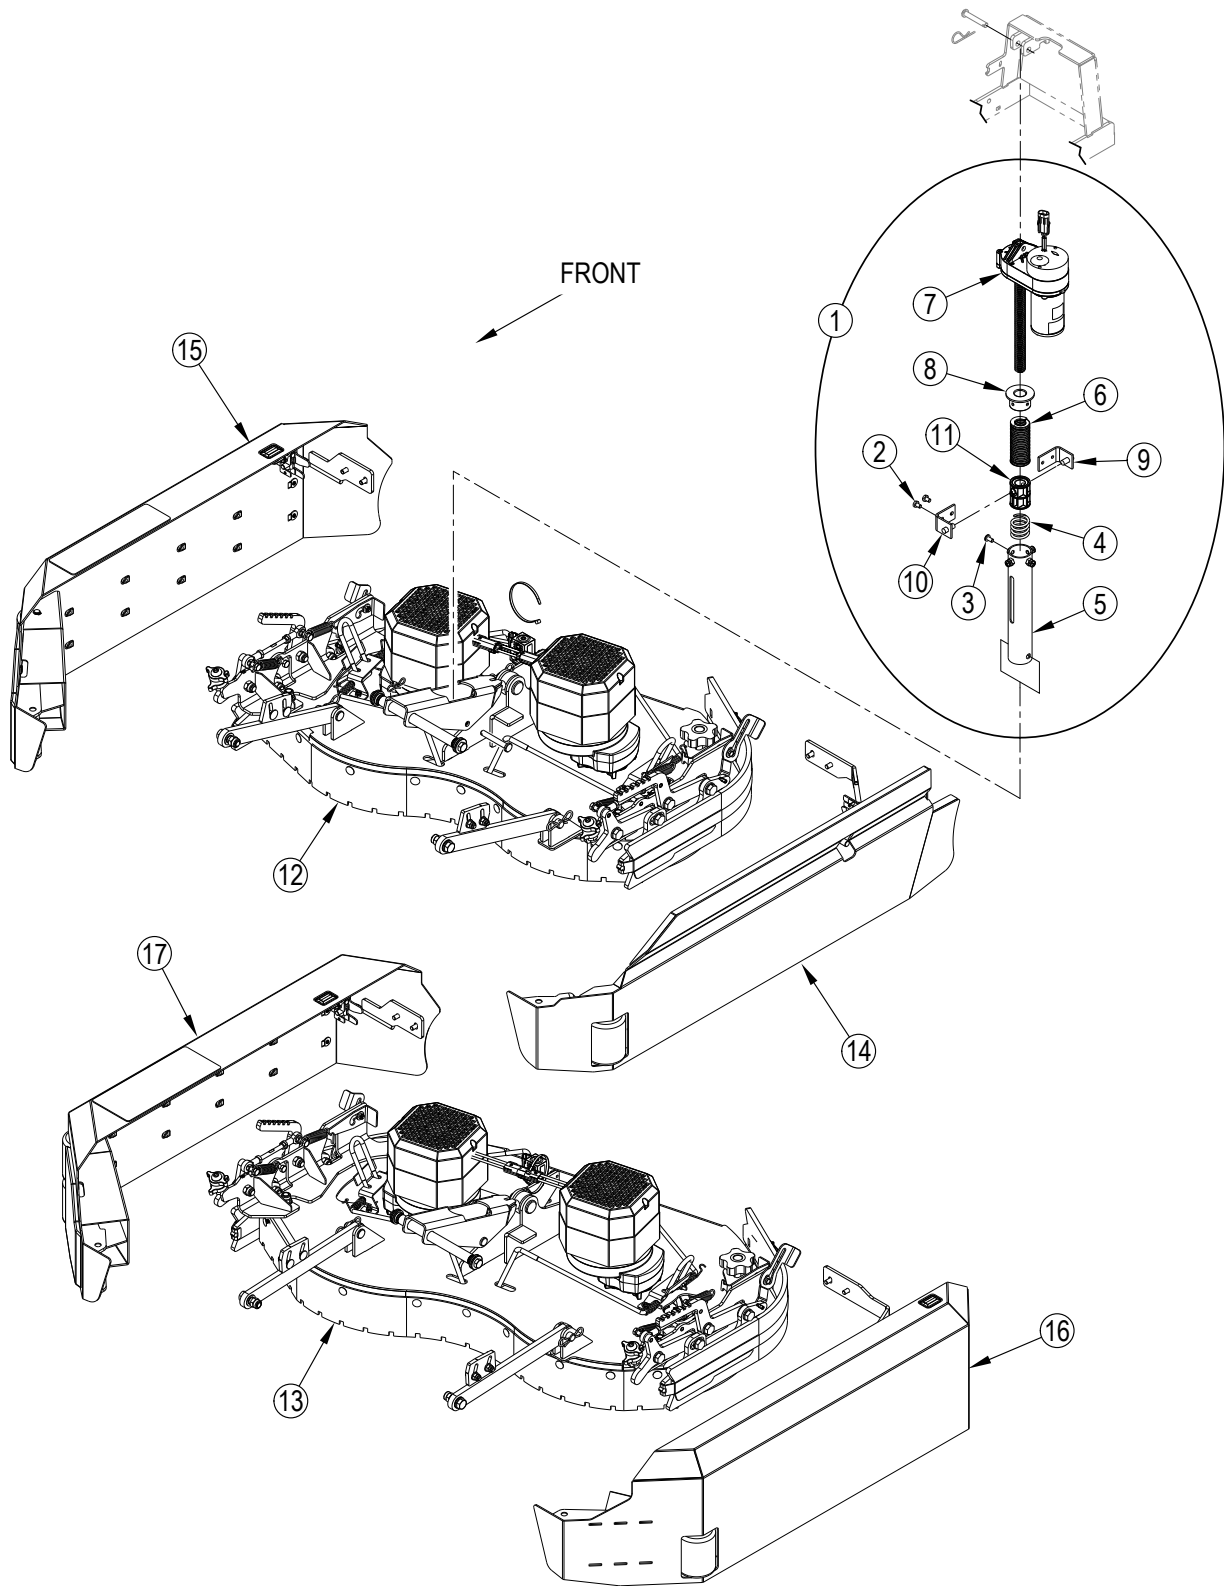

Pos.	Artikelnummer	Hoeveelheid	Omschrijving	Notes
1		1	Complete Actuator Assembly	
2		2	Scr, Hex Thd Form 1/4-20 X0.38	[1]
3		4	Scr, Pan Phil Thd Form 1/4-20x .50	[1]
4		1	Spring-Compression 1.40x1.40in	[1]
5		1	Spring Housing Weldment	[1]
6		1	Spring-Compression-1.44x3.50 In	[1]
7	56118182	1	ACTUATOR-DECK-36V	[1]
8		1	Spring Housing Guide	[1]
9		1	Nut Retainer	[1]
10		1	Nut Retainer	[1]
11	56388520	1	Spindelmoer	[1]
12		1	Disc Deck Assembly-34d	
13		1	Disc Deck Assembly-40d	
14		1	Door Assembly-Left-34d	
15		1	Door Assembly-Right-34d	
16		1	Door Assembly-Left-40d/36c	
17		1	Door Assembly-Right-40d	
			Service Kits	
K1	56118048	1	SPRING HOUSING KIT-ACTUATOR	

Part Notes:

[1] - K1