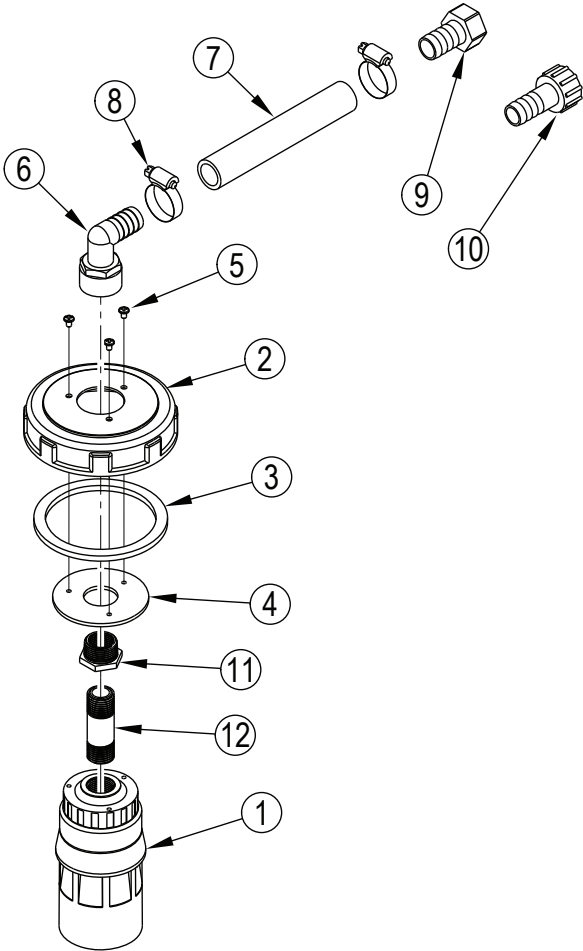

Pos.	Artikelnummer	Hoeveelheid	Omschrijving	Notes
	56116358	1	SOLUTION AUTO FILL KIT	
1	56385353	1		
2		1	Autofi II Cap	
3	56116683	1	GASKET-SOLUTION CAP	
4		1	Plate-Fill Mount	
5		3	Scr-Pan Phil SS 8-32 X .25	
6		1	Fitting-3/4FNPTX3/4 Hose	
7		1	Hose, Spiral, 3/4" x 6"	[1]
8		2	Hose Clamp	[1]
9		1	3/4" Garden Hose Fitting (U.S.)	[1]
10		1	3/4" Garden Hose Fitting (European)	[1]
11		1	Adapter-Bushing 3/4NPTX1/2FNPT	
12		1	Nipple-1/2FNPT X 2-1/2	
			Service Kits	
K1	56118055	1	CONNECTOR KIT-AUTO FILL	

Part Notes:

[1] - Part of K1