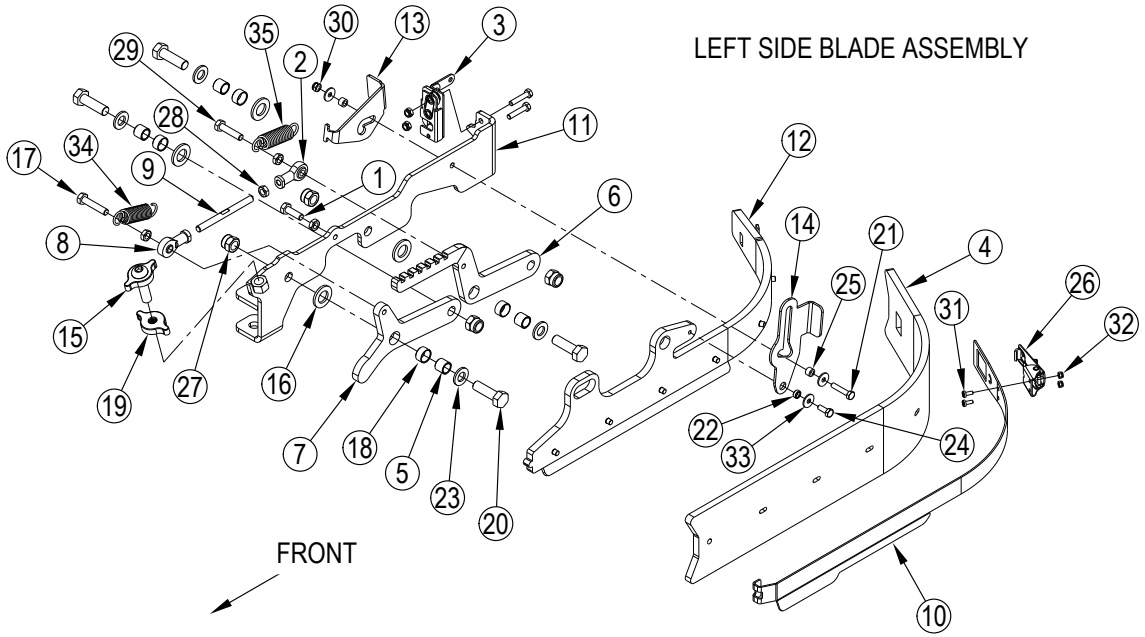

Pos.	Artikelnummer	Hoeveelheid	Omschrijving	Notes
	56116524	1	SIDE BLADE ASSEMBLY-LEFT	
1		1	Screw M8x25 Hex Hd F/Thd Ss	[1]
2		1	Joint M8	[2]
3		1	Latch Rotary	[3]
4		1	Blade-Deck-Linatex	[4]
		1	Blade-Deck-PU	[5]
5		4	Bushing-Sleeve-.507x.625x.527	[5]
6	56116233	1	ARM-SIDE BLADE-REAR	
7	56116234	1	ARM-SIDE BLADE-FRONT	
8		1	Rod End-M8-Lh	[2]
9		1	Rod-Threaded	[2]
10		1	Strap-Cyl Side Blade-Left	[6]
11	56116526	1	SIDE BLADE MOUNT WELDT-LEFT	
12	56116653	1	SIDE BLADE SUPPORT WELDT-LEFT	
13	56116661	1	CLIP-SPRING ADJUSTMENT-LEFT	
14	56116663	1	LATCH-DOUBLE SCRUB-LEFT	
15		1	Knob Assembly	[7]
16		4	Washer17x30x3 Iso7089 SS	[5]
17		1	Screw M8x40 Uni5739 SS	
18		4	Bearing, .719 X .625 X .375	[5]
19		1	Knob	[7]
20		4	Screw M12x40 A2 Din93	[5]
21		3	Screw M6x30 Hex Hd F/Thd SS	[5]
22		1	Spacer 6.5x10x4.5	[5]
23		4	Washer, Flat 13.0x24.0x2.5 SS	[5]
24		1	Screw M6x16 Hex Hd F/Thd SS	[5]
25		2	Spacer 6.1 X 10 X 6.5	[5]
26		1	Latch Squeegee	[6]
27		4	Nut, Hex Nyl Loc M12 S.S.	[5]
28		4	Nut Hex M8 Uni5589 Ss	[1]
29		1	Screw M8x35 Hex Hd F/Thd SS	[2]
30		3	Nut, Hex Nyl Loc Thin M6 SS	[5]
31		2	Scr, Pan Phil M4x10 Ss	[6]
32		2	Nut, Hex Nyl Loc Thin M4 SS	[6]
33		3	Washer Flat XI 6x18x1.5 – SS	[5]
34	56116239	1	SPRING-EXTENSION-0.75X2.96IN	
35	56116846	1	SPRING-EXTENSION 0.75X3.00IN	
			Service Kits	
K4	56116979	1	LATCH KIT	[8]
K8	56116981	1	LEVEL ADJUST KIT-SIDE WIPER	[9]
K9	56116983	1	KNOB KIT-SIDE WIPER	[10]
K12	56116982	1	HARDWARE KIT-SIDE WIPER	[11]
K14	56116706	1	SIDE BLADE KIT-RED GUM	[12]
K15	56116709	1	SIDE BLADE KIT-PU	[13]
K27	56116984	1	CYLINDER STRAP KIT-BOTH SIDES	[14]

Part Notes:

- [1] - K8, K12
- [2] - K8
- [3] - K14
- [4] - K15
- [5] - K12
- [6] - K27
- [7] - K9
- [8] - K4 includes pos. 3
- [9] - K8 includes pos. 1,2,8,9,17,28,29
- [10] - K9 includes pos. 15,19
- [11] - K12 includes pos. 1,5,16,18,20-25,27,28,29,33