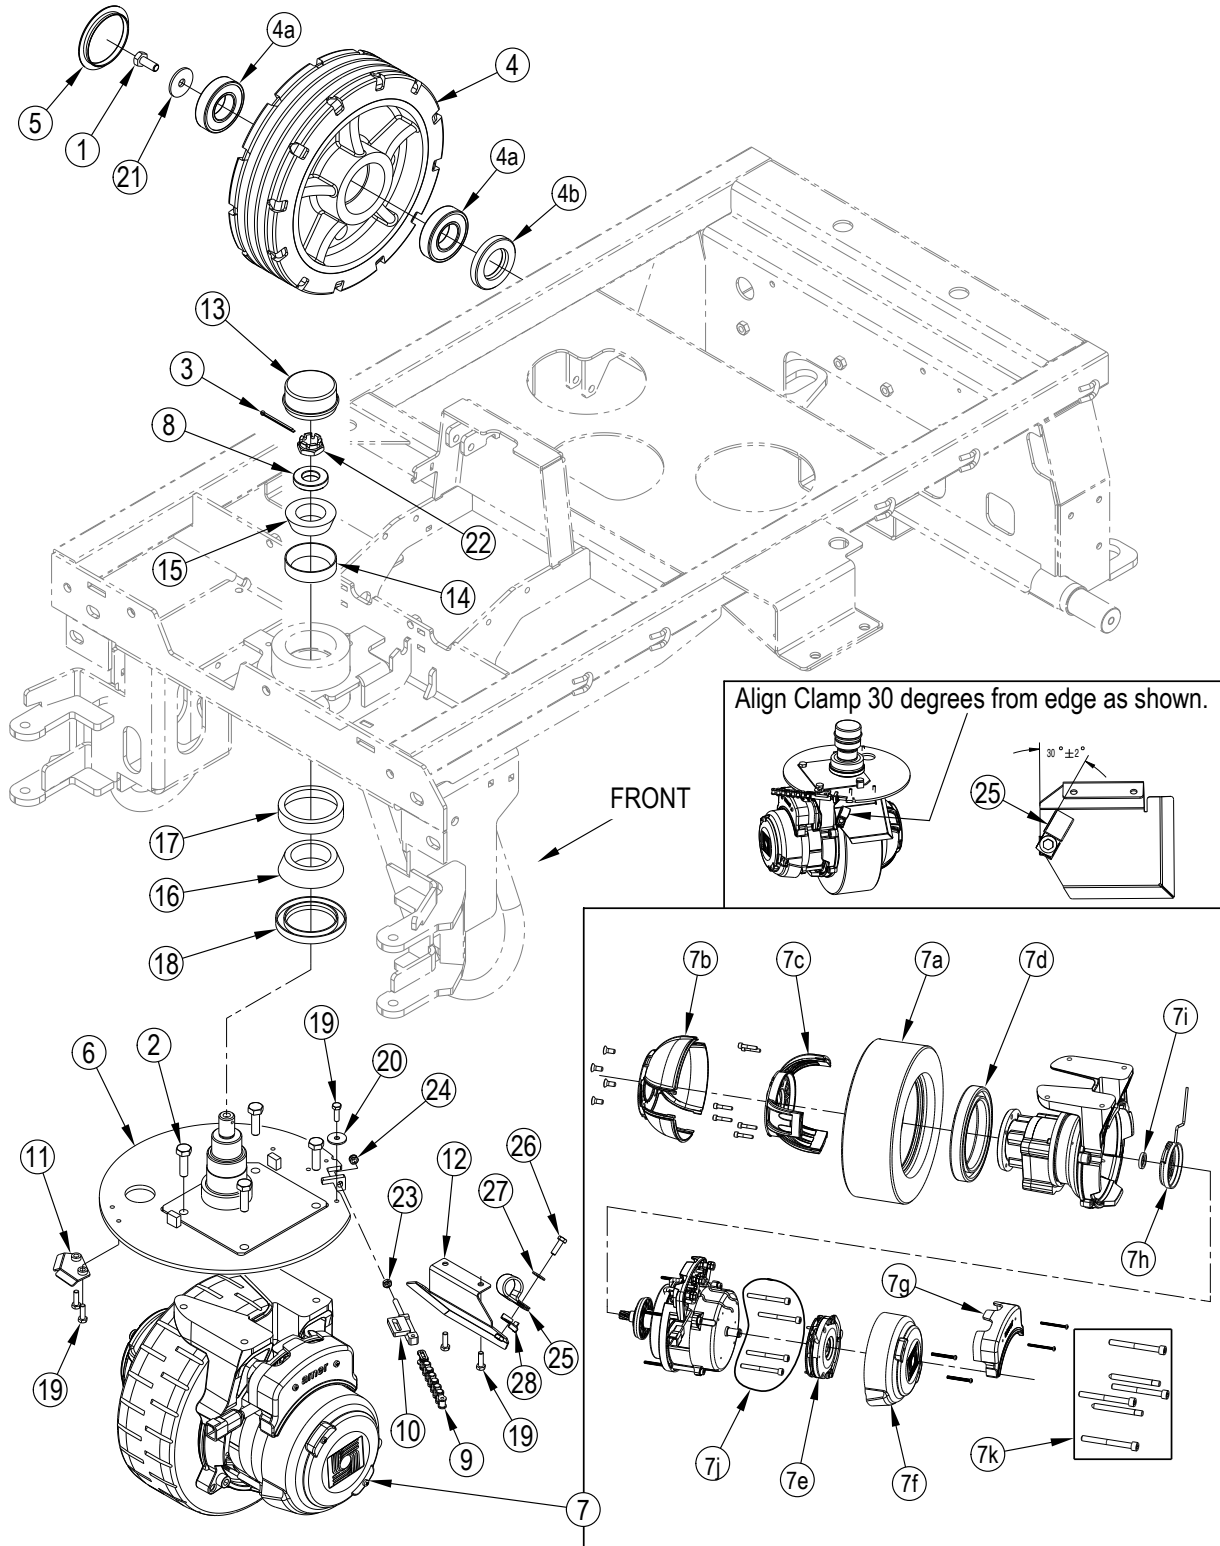

Pos.	Artikelnummer	Hoeveelheid	Omschrijving	Notes
1		2	Screw M10x25 Hex Hd F/Thd	[1]
2		4	Screw M10x35 Hex Hd F/Thd	[2]
3		1	Pin Cotter 3 X 50 Iso 1324	[3]
4		2	Wheel-Rear-Pu 12x3.5in	[4]
4a		2	Bearing-Ball-1.378x2.835x.669	[5]
4b		1	Seal-Oil	[5]
5	56116032	2	CAP-HUB	[6]
6	56116305	1	SPINDLE PLATE WELDMENT	
7	56118189	1	WHEEL-DRIVE-12 IN	[7]
7a	56118190	1	WHEEL-DRIVE-12 IN-RED	
7b	56116806	1	COVER MOTOR	
7c	56116807	1	COVER DRIVE	
7d	56116809	1	ROULEMENT	
7e	56118156	1	BRAKE-PARKING	
7f	56116811	1	COVER BRAKE	
7g	56116812	1	COVER ELEC	
7h	56118177	1	DRIVE MOTOR ENCODER KIT	
7i	56412321	1	Afdichtring	
7j	56422174	1	TIRE PULLER KIT	
7k	56118178	4	MOTOR SCREW KIT	
8		1	Washer-22x44x8mm	[8]
9		1	Chain-Roller	[9]
10		1	Chain Tensioner Weldment	[9]
11		1	Chain Guide Weldment	[9]
12	56116936	1	BRACKET-WIRE GUIDE	
13	56483135	1	CAP GREASE	[8]
14		1	Bearing, Cup	[8]
15		1	Bearing, Cone	[8]
16		1	Bearing, Cone	[8]
17		1	Bearing, Cup	[8]
18		1	Seal-Shaft-88.9x63.5x9.5	[8]
19		5	Screw M6x20 Hex Hd F/Thd Ss ISO4017	[10]
20		1	Washer Flat XI 6.6x24.0x2.0 Ss	[10]
21		2	Washer Flat XI 11.0x40.0x3.0	[1]
22		1	Nut Hex M20x1.5 Uni5594	[3]
23		1	Nut Hex M6 Uni5589 Ss	[9]
24		1	Nut, Hex Nyl Loc Thin M6 Ss	[9]
25		1	Clamp, Hose Support	[2]
26		6	Screw M6x20 Hex Hd F/Thd Ss ISO4017	[2]
27		1	Washer Flat XI 6x18x1.5 - Ss	[2]
28		1	Bracket Alignment	[2]
			Service Kits	
K1	56116916	1	STEERING CHAIN KIT	
K2	56116918	1	SPINDLE BEARING KIT	
K3	56116033	1	BEARING KIT-REAR WHEEL	
K4	56116919	1	REAR WHEEL KIT	
K5	56116917	1	HARDWARE KIT-WHEEL SYSTEM	

Part Notes:

- [1] - K3,K4,K5
- [2] - K5
- [3] - K2,K5
- [4] - K4
- [5] - K3
- [6] - K3,K4