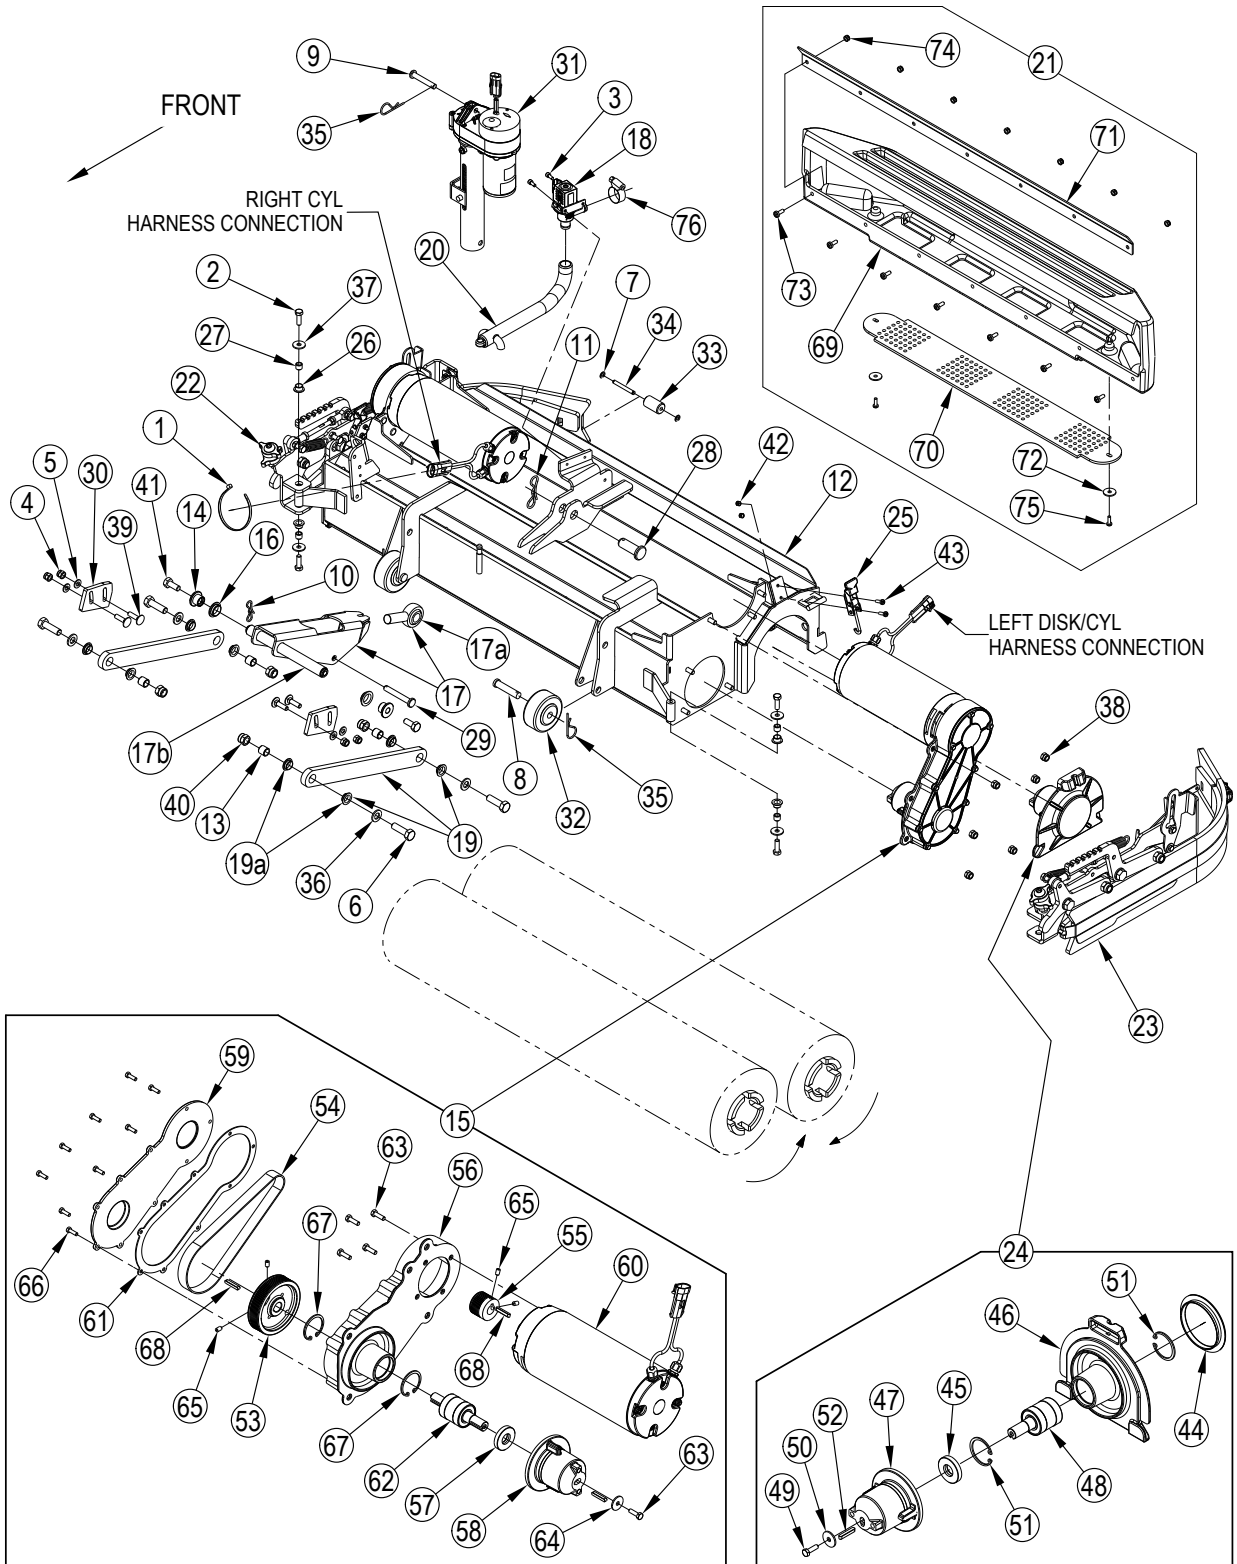

Pos.	Artikelnummer	Hoeveelheid	Omschrijving	Notes
1		1	Clamp 290x4.8	[1]
2		4	Screw M8x25 Hex Hd F/Thd Ss	[2]
3		2	Screw Soc. Hd M5x12 Ss	[3]
4		4	Nut, Hex Nyl Loc Hvy M8	[4]
5		4	Washer, Flat 8.4x16x1.6	[4]
6		4	Scr M12x40 Hex 10.9 Iso4017	[5]
7		4	Ring, Ret Ext Type E Reinf. 0.25 Dia	[6]
8		2	Clevis Pin	[6]
9		1	Pin-Clevis .375 X 2.25	[7]
10		1	Pin- Bow-Tie Cotter 7/16 - 1/2	[7]
11		1	Pin-Bow Tie Cotter 3/4	[8]
12	56116069	1	CYLINDRICAL SCRUB DECK WELDT	
13		4	Bushing-12.5x16x14.48mm	[5]
14		2	Bushing-Lift Arm Pivot	[8]
15		2	Cylindrical Drive Housing Assy	[9]
16		2	Bearing-Flange-20x23x7mm	[8]
17		1	Deck Lift Arm Assembly	[8]
17a		1	Rod End-Spherical-18mm-Male	[8]
17b		1	Lift Arm Weldment	[8]
18		1	Valve-Solenoid-36vdc	[10]
19		2	Deck Trailing Arm Assembly	[5]
19a		8	Bearing-Flange-16x18x6mm	[5]
20	56116468	1	HOSE-SOLUTION FEED-CYLINDRICAL	
21	56116483	1	HOPPER ASSEMBLY-36IN	
22	56116523	1	SIDE BLADE ASSEMBLY-RIGHT	
23	56116524	1	SIDE BLADE ASSEMBLY-LEFT	
24		2	Idler Assembly	[11]
25		2	Latch-Draw	[12]
26		4	Bearing-Flange-12x14x9mm	[2]
27		4	Bushing	[2]
28		1	Pin-Clevis 18x50 Iso2341-B	[8]
29		1	Pin-Clevis 10x70 Iso2341-B	[7]
30		2	Plate-Stop	[4]
31		1	Cyl Deck Lift Actuator Assy (M7)	[13]
32		2	Wheel 3.00 X 1.25	[6]
33		2	Roller, Rear	[6]
34		2	Pin	[6]
35		3	Hair Pin Cotter A2,5	[14]
36		4	Washer, Flat 13.0x24.0x2.5 Ss	[5]
37		4	Washer 8x24x2 Uni6593 Ss	[2]
38		12	Nut, Hex Nyl Loc M8 Ss	[15]
39		4	Screw M8x30 Carriage	[4]
40		4	Nut, Hex Nyl Loc M12 S.S.	[5]
41		2	Screw M10x25 Hex Hd F/Thd	[8]
42		4	Nut, Hex Nyl Loc Thin M5 Ss	[12]
43		4	Scr,Pan Phil M5x16 Ss	[12]
44	56116032	1	CAP-HUB	
45		1	Seal-Oil	[16]
46		1	Housing-Cylindrical Deck Idler	[17]
47		1	Lug-Cylindrical Deck Drive	[18]
48		1	Shaft Assembly-Idler	[17]
49		1	Screw M6x20 Hex Hd F/Thd Ss ISO4017	[18]
50		1	Washer Flat XI 6.6x24.0x2.0 Ss	[18]
51		2	Ring D 40 Uni7437	[17]
52		1	Key 5x5x30 Din6885	[18]
53		1	Sheave 95mm-8 Rib	[19]
54		1	Belt-Self Tension-8 Rib	[20]
55		1	Sheave 1.50in-8 Rib	[19]