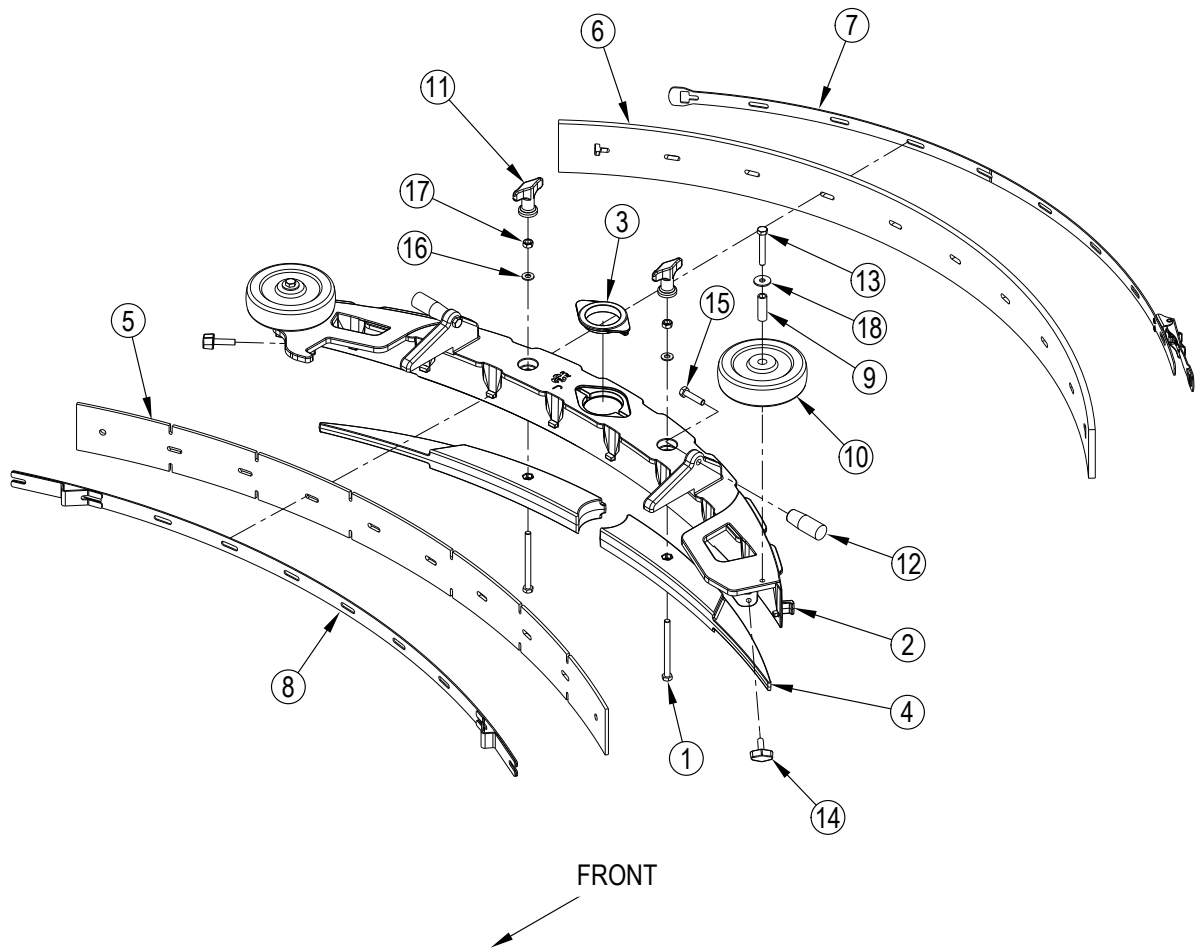

Pos.	Artikelnummer	Hoeveelheid	Omschrijving	Notes
1		2	Scr-Hex Thd/Hd Ss 5/16-18x3.75	[1]
2	56116378	1	SQUEEGEE-J	
3	56116388	1	SEAL-SQUEEGEE	
4	56116491	2	INSERT-SQUEEGEE AIRFLOW-J	
5		1	Blade-Squeegee Fr-Linard-J	[2]
6	56116493	1	BLADE-SQUEEGEE-RED GUM-RR-J	[2]
		1	Blade-Squeegee-PU J-Front	[3]
	56116702	1		[3]
7	56116497	1	SQUEEGEE STRAP ASSEMBLY-RR-J	
8	56116498	1	SQUEEGEE STRAP WELDMENT-FR-J	
9		2	Bushing-.344x.500x1.56in	[4]
10		2	Wheel 5.00 X 1.50	[4]
11		2	Nut Thumb	[1]
12		2	Handle Lever	[1]
13		2	Screw M8x55 Hex Hd F/Thd Ss Iso4017	[4]
14		2	Knob M8x30 Stainless Steel	[1]
15		2	Screw M8x35 Hex Hd F/Thd Ss Iso4017	[1]
16		2	Washer, Flat 8x17x1.6 Ss	[5]
17		2	Nut Self L. 5/16 Unc Ss	[1]
			Service Kits	
K4	56116911	1	SQUEEGEE ROLLER KIT-BOTH	
K5	56116912	1	SQUEEGEE KNOB KIT-BOTH	
K7	56116704	1	SQUEEGEE BLADE KIT-RED GUM J	
K9	56116707	1	SQUEEGEE BLADE KIT-PU J	

Part Notes:

1. [1] - K5
   [2] - K7

All squeegee blade kits include both front and rear squeegee blades

1. [3] - K9

All squeegee blade kits include both front and rear squeegee blades. Optional, Not Included

1. [4] - K4
   [5] - K4,K5