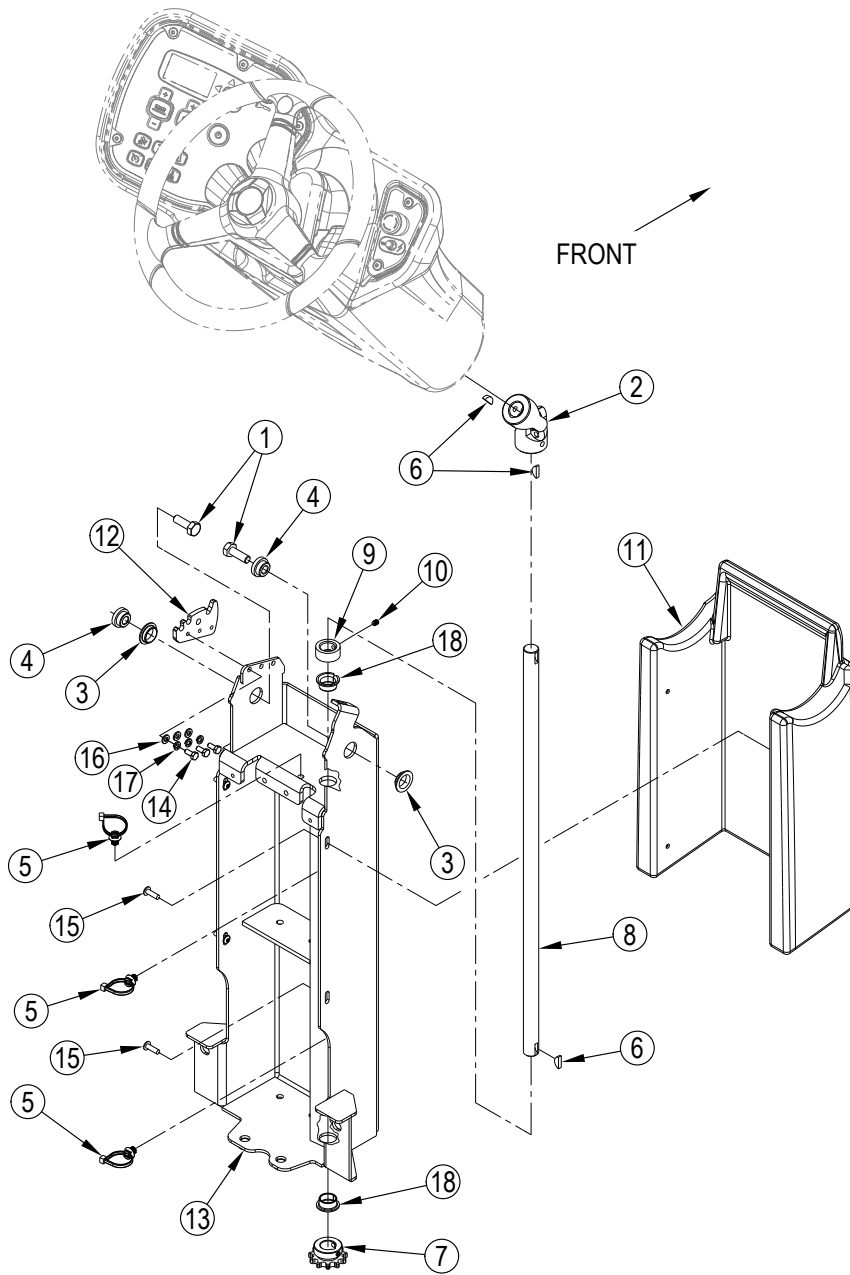

[6] - K6

TSB-FC-2017-044 SC6000 Corrosion on fasteners

DE TSB-FC-2017-044 SC6000 Korrosion der Befestigungsschrauben

[7] - K1

Pos.	Artikelnummer	Hoeveelheid	Omschrijving	Notes
1		2	Screw M10x30 Hex Hd F/Thd ISO417	[1]
2	56116169	1	UNIVERSAL JOINT 20MM	
3		2	Bearing-Flange-20x23x7mm	[1]
4		3	Bushing-Flange-10x20x12mm	[2]
5		3	Cable Tie Mount	[2]
6		3	Key-Wdf 5x7.5x19 Uni6606	[1]
7	56104269	1	SPROCKET-11 TOOTH	
8	56116163	1	SHAFT-STEERING-LOWER-20MM	
9		1	Collar-Shaft-20x32x14mm	[3]
10		1	Screw M6x1.0x10 Soc.Set Cylindrical	[3]
11	56116278	1	SHROUD-STEERING COLUMN-LOWER	
12	56116323	1	PLATE-TILT ADJUSTMENT	[4]
13	56116570	1	STEERING COLUMN WELDMENT-LOWER	
14		3	Screw M6x14 Hex Hd F/Thd ISO4017	[5]
15		4	Screw M6x20 Wn1451 Black Zn	[3]
16	33023396	3	WASHER PLAIN M6X12 ISO7089 10 PCS SET	
17	33005851	3	Ring m6	
18		2	Bearing-Flange-20x23x12-Bronze	[3]
			Service Kits	
K5	56116904	1	HARDWARE KIT-COLUMN	
K7	56118168	1	HARDWARE KIT-LOWER COLUMN	[4]