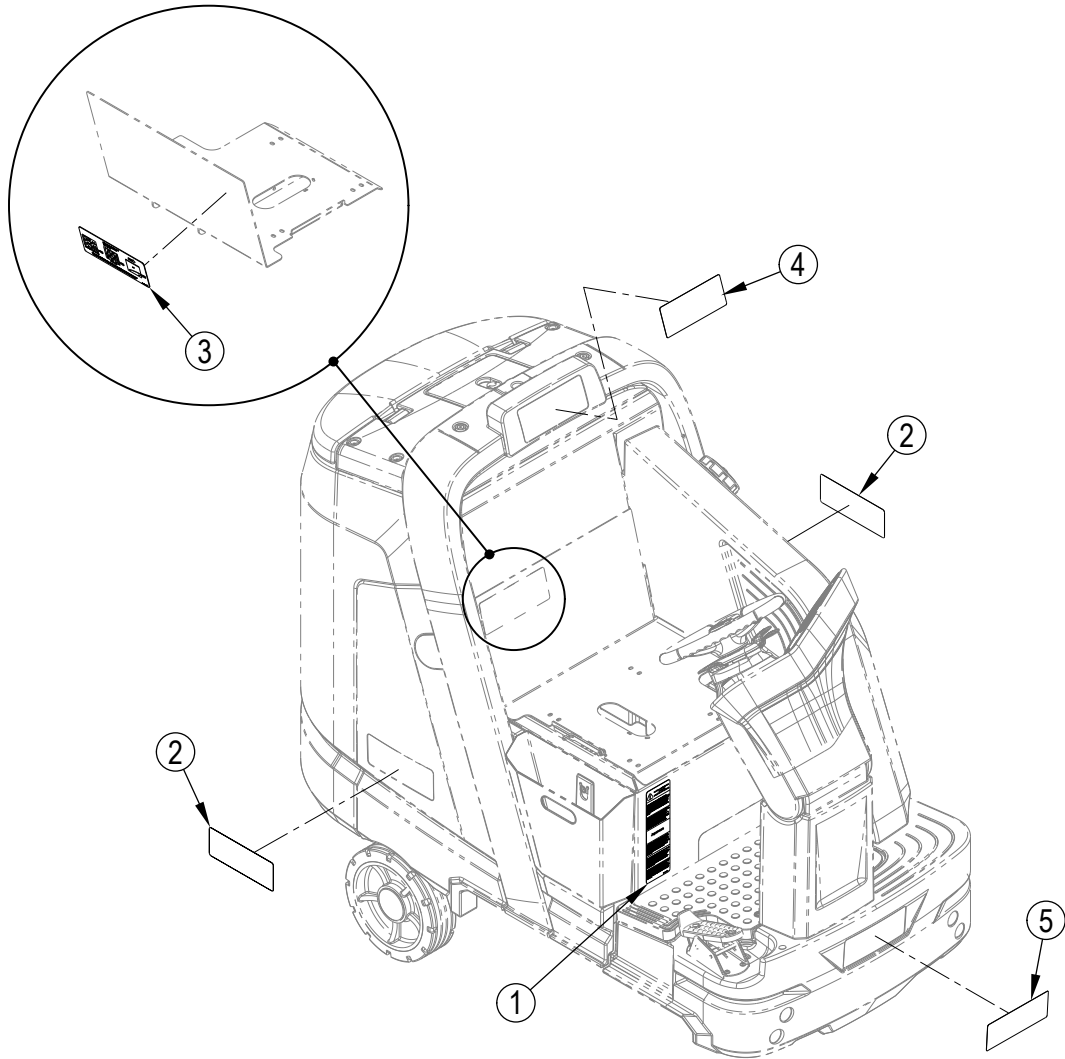

Pos.	Artikelnummer	Hoeveelheid	Omschrijving	Notes
1		1	Decal, Caution	[1]
2		2	Decal-SC6000	[1]
2		2	Decal-SC6000-Ecoflex	[1]
3		1	Decal-Battery Wiring 36v	[1]
4		1	Decal Rectangular	[1]
5	1463789000	1	DECAL NILFISK 210X83MM F LIGHT GREY SURF	[1]
			Service Kits	
K1	56118069	1	DECAL KIT-EMEA	
K1	56118068	1	DECAL KIT-AMERICAS	[2]

Part Notes:

- [1] - K1
- [2] - ONLY Advance