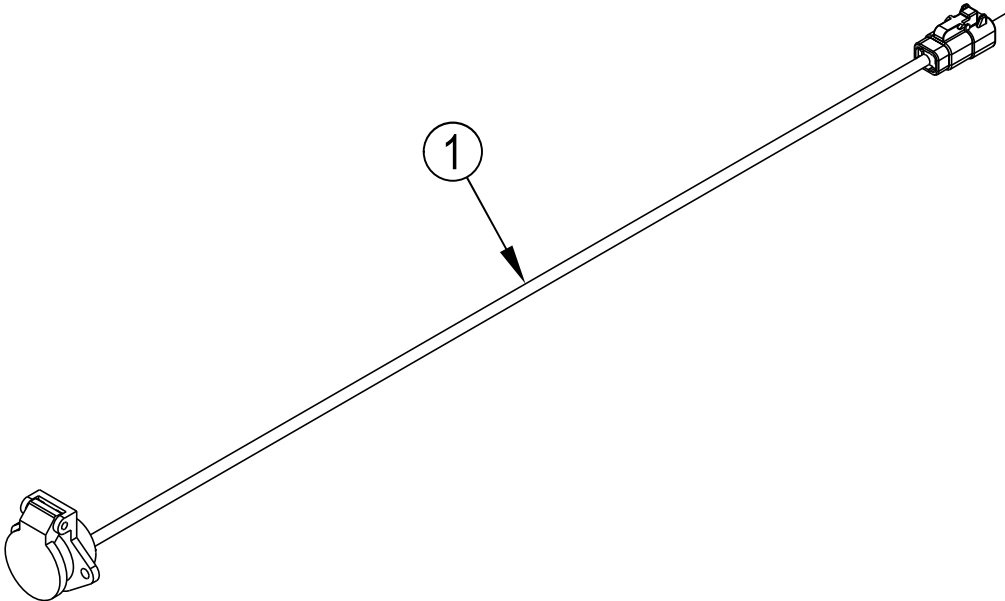

Pos.	Artikelnummer	Hoeveelheid	Omschrijving	Notes
	56118180	1	TRACTION HARNESS KIT	[1]
2		1	Harness - Y	
3		1	Harness-Traction	
4	56394134	1	BRACKET-ALIGNMENT	
5		2	Clamp Hose Support	
6		1	Screw M6X20 HEX HD F/THD SS ISO4017	
7		1	Nut Lock Hex M6 LOW SS ISO10511	
8		2	Washer Plain M6X18 SS ISO7093	
9		2	Tie Cable 4.8x290 Black	
10		2	Clamp 9X350	

Part Notes:

1. [1] - TSB-FC-2018-012 SC6000 Loss of Drive
   DE TSB-FC-2018-012 SC6000 Maschine ohne Fahrfunktion
2. TSB-FC-2019-036 SC6000 Loss of Drive Rev. 2
   DE TSB-FC-2019-036 SC6000 Verlust der Fahrfunktion Rev. 2
3. TSB-FC-2020-005 SC6000 Loose UVW drive motor wires
   DE TSB-FC-2020-005 SC6000 Lose UVW Kabel am Fahrmotor