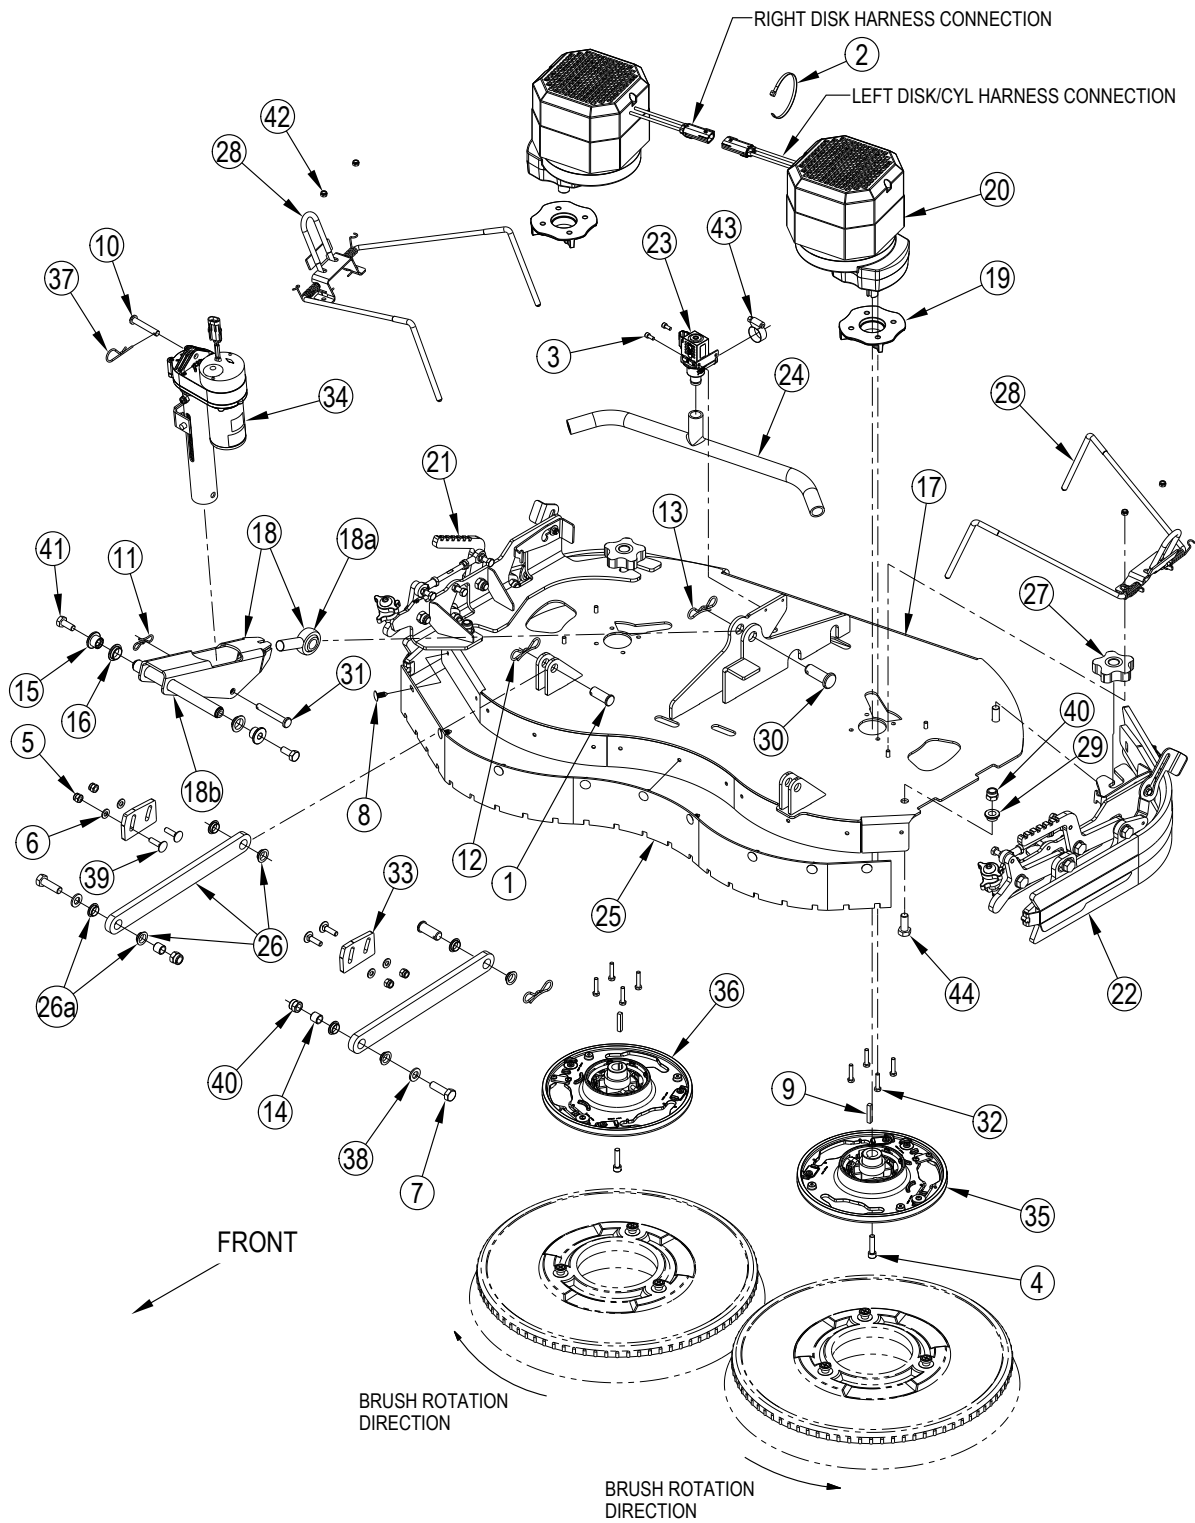

Pos.	Artikelnummer	Hoeveelheid	Omschrijving	Notes
1		2	Pin D.16	[1]
2		1	Clamp 290x4.8	[2]
3		2	Screw Soc. Hd M5x12 SS	[3]
4		2	Screw Soc. Hd M8x35 SS	[4]
5		4	Nut, Hex Nyl Loc Hvy M8	[5]
6		4	Washer, Flat 8.4x16x1.6	[5]
7		2	Screw M12x40 Hex Hd F/Thd - 12k	[1]
8		9	Rivet, Nylon Tree Push-In (.25)	[6]
9		2	Key, Square .25 X 1.44	[4]
10		1	Pin-Clevis .375 X 2.25	[7]
11		1	Pin- Bow-Tie Cotter 7/16 - 1/2	[7]
12		2	Pin-Bow Tie Cotter 5/8	[1]
13		1	Pin-Bow Tie Cotter 3/4	[8]
14		2	Bushing-12.5x16x14.48mm	[1]
15		2	Bushing-Lift Arm Pivot	[8]
16		2	Bearing-Flange-20x23x7mm	[8]
17	56116201	1	SCRUB DECK WELDMENT-34D	[9]
17	56116200	1	SCRUB DECK WELDMENT-40D	[10]
18		1	Deck Lift Arm Assembly	[8]
18a		1	Rod End-Spherical-18mm-Male	[8]
18b		1	Lift Arm Weldment	[8]
19	56116212	2	SPACER-MOTOR	
20	56116213	2	GEARMOTOR-36VDC-250RPM-1.0HP	
	56422152	1	KIT WHEEL DRIVE BRUSHES	
21	56116214	1	SIDE BLADE ASSEMBLY-RIGHT	
22	56116215	1	SIDE BLADE ASSEMBLY-LEFT	
23		1	Valve-Solenoid-36vdc	[11]
24	56116249	1	HOSE-SOLUTION FEED-DISC	
25	56118191	1	BLADE-FRONT-34D-LINARD	[12]
	56118188	1	BLADE-FRONT-40D-LINARD	[12]
26		2	Deck Trailing Arm Assembly	[1]
26a		8	Bearing-Flange-16x18x6mm	[1]
27	56116545	2	KNOB-M12-LOBE	
28	56116755	2	CLICK-ON ASSEMBLY-34D	[9]
28	56116756	2	CLICK-ON ASSEMBLY-40D	[10]
29		2	Bushing	[4]
30		1	Pin-Clevis 18x50 Iso2341-B	[8]
31		1	Pin-Clevis 10x70 Iso2341-B	[7]
32		8	Scr Hex M6x30 Ss W/Thd Lck	[4]
33		2	Plate-Stop	[5]
34		1	Actuator Assembly-Complete	
35	56601276	1	BRUSH PLATE ASSEMBLY	
35		1	Clamp, Hose 15-24 Size8	[3]
36	56601384	1	Brush Plate Ass.	
37		1	Hair Pin Cotter A2,5	[7]
38		2	Washer, Flat 13.0x24.0x2.5 SS	[1]
39		4	Screw M8x30 Carriage Iso8677	[5]
40		4	Nut, Hex Nyl Loc M12 S.S.	[13]
41		2	Screw M10x25 Hex Hd F/Thd	[8]
42		4	Nut, Hex Nyl Loc Thin M6 SS	[4]
43		1	Clamp, Hose 15-24 Size8	[3]
44		2	Screw M12x30 Iso4017 Ss	[4]
			Service Kits	
K1	56116881	1	LIFT ARM KIT-CENTER	
K2	56116882	1	TRAILING ARM KIT-BOTH SIDES	
K10	56116928	1	STOP KIT-BOTH SIDES	
K12	56116982	1	HARDWARE KIT-SIDE WIPER	
K13	56118038	1	HARDWARE KIT-ACTUATOR