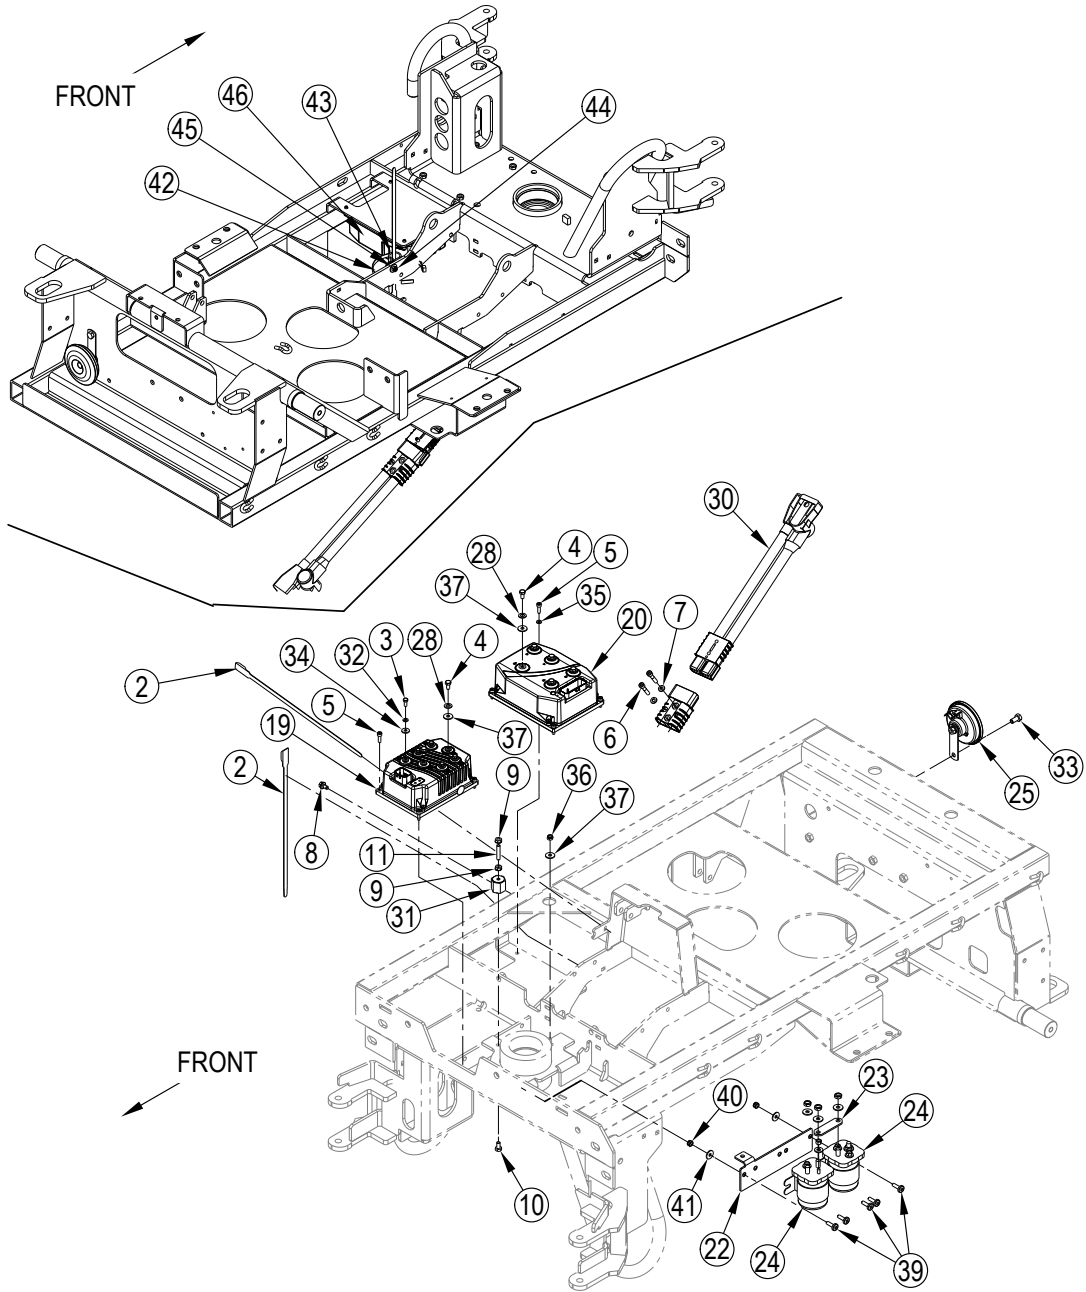

Pos.	Artikelnummer	Hoeveelheid	Omschrijving	Notes
1		29	Clamp 290x4.8	[1]
2		2	Clamp 9x350	[1]
3		5	Screw M5x12 Hex Hd F/Thd	[2]
4		7	Screw M6x12 Hex Hd F/Thd	[2]
5		8	Screw Soc. Hd M5x16 Ss	[2]
6		2	Screw Soc. Hd M6x30	[1]
7		2	Washer, Flat 6,4x12,5	[1]
8		1	Screw Thread Rolling M6x12	[1]
9		2	Nut, Hex W/ Shprf 1/4-20	[3]
10		1	Scr- Hex Ss 1/4-20 X .50	[3]
11		1	Stud, 1/4-20	[3]
12	56116050	1	HARNES-MAIN	[4]
	56115432	1	FUSE-150 AMP	[4]
13		1	HARNES-TRACTION	[5]
14	56116061	1	Kabelsnelheidsregelaar-Rood	[4]
15	56116062	1	Kabelsnelheidsregelaar Zwart	[4]
16	56116063	1	Kabel-Vermogen Module-Rood	[4]
17	56116064	1	Kabel-Vermogen Module-Zwart	[4]
18	56116065	1	HARNES-MACHINE POWER	[4]
19	56116087	1	MODULE-HIGH POWER	[6]
20	56116131	1	SPEED CONTROL	
21		1	Contacto Assembly	[7]
22	56116300	1	PLATE-CONTACTOR MOUNTING	[8]
23	56116345	1	BUS BAR-CONTACTOR	[8]
24	56303198	2	CONTACTOR 36V, TYPE 4	[8]
25	56116375	1	HORN-36V	
26	56116396	1	Harnes-Vacuum Float	[4]
27		7	Cable Tie Mount	[1]
28		7	Washer Int Lock M6 Din6798jss	[2]
29	56116909	1	HARNES-SEAT SWITCH	[4]
30	56116977	1	Bekabeling assemblage batterij	
31		1	Electrical Mount	[3]
32		5	Washer, Ext. Shprf Ø 5 Ss	[2]
33		1	Screw M8x16 Hex Hd F/Thd Ss	[1]
34		5	Washer Flat XI 5.5x15.0x1.6ss	[2]
35	L08241500	4	Ring	
36		1	Nut, Hex Nyl Loc Thin M6ss	[1]
37		8	Washer Flat XI 6x18x1.5 -Ss	[9]
38		15	Tie, Cable 4.8x430	[1]
39		5	Scr, Pan Phil M6x20	[8]
40		2	Nut, Hex Nyl Loc Thin M6 Ss	[8]
41		2	Washer Flat XI 6x18x1.5 - Ss	[8]
42	56477613	1	Kabel	
43	56496276	1	CLAMP HOSE SUPPORT	
44	L08603682	2	Borgmoer	
45		1	Screw, M5 x 20, Hex Head F/THD SS ISO4017	
46	L08603689	10	Flat washer	
			Service Kits	
K1	56118049	1	ELECTRICAL MOUNT KIT	
K3	56116926	1	HARDWARE KIT-CONTROLLERS	
K2	56116992	1	HARDWARE KIT-ELECTRICAL	
K4	56116993	1	HARDWARE KIT-CONTACTOR ASSY	
K5	56118180	1	TRACTION HARNES KIT	[10]

Part Notes:

1. [1] - K2
   [2] - K3
   [3] - K1