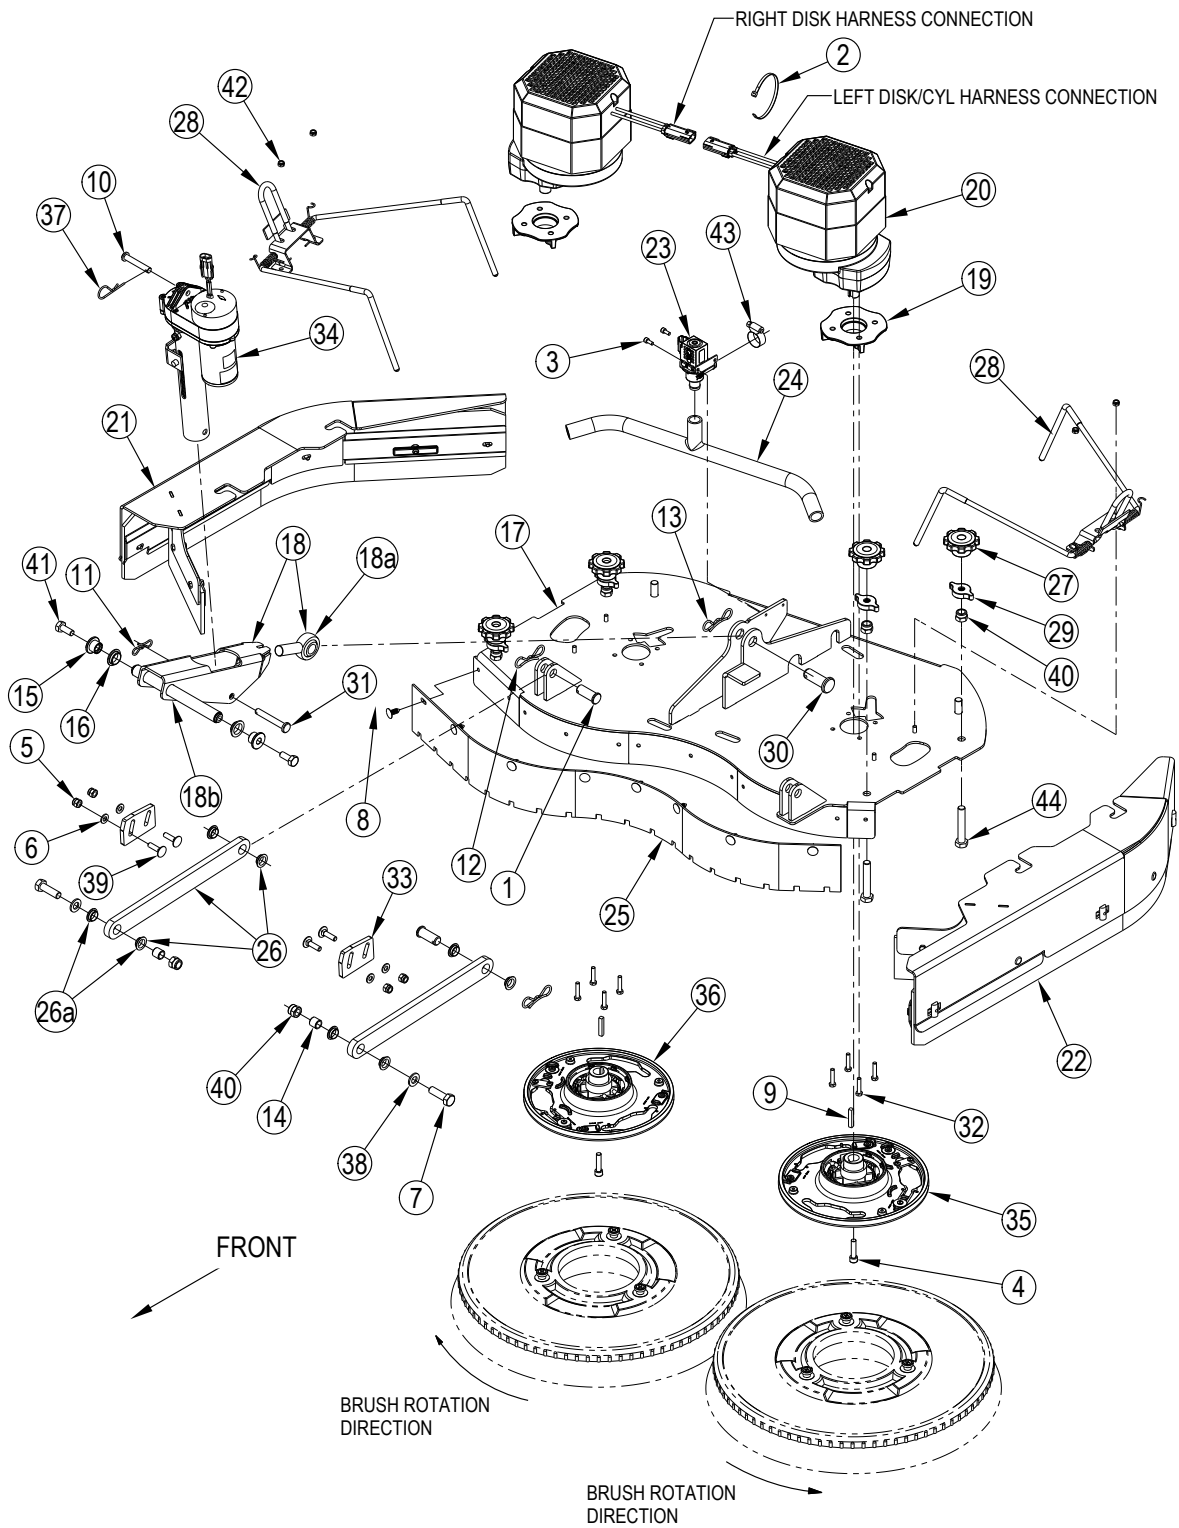

Pos.	Artikelnummer	Hoeveelheid	Omschrijving	Notes
1		2	Pin D.16	[1]
2		1	Clamp 290x4.8	[2]
3		2	Screw Soc. Hd M5x12 SS	[3]
4		2	Screw Soc. Hd M8x35 SS	[4]
5		4	Nut, Hex Nyl Loc Hvy M8	[5]
6		4	Washer, Flat 8.4x16x1.6	[5]
7		2	Screw M12x40 Hex Hd F/Thd - 12k	[1]
8		9	Rivet, Nylon Tree Push-In (.25)	[6]
9		2	Key, Square .25 X 1.44	[4]
10		1	Pin-Clevis .375 X 2.25	[7]
11		1	Pin- Bow-Tie Cotter 7/16 - 1/2	[7]
12		2	Pin-Bow Tie Cotter 5/8	[1]
13		1	Pin-Bow Tie Cotter 3/4	[8]
14		2	Bushing-12.5x16x14.48mm	[1]
15		2	Bushing-Lift Arm Pivot	[8]
16		2	Bearing-Flange-20x23x7mm	[8]
17	56116201	1	SCRUB DECK WELDMENT-34D	[9]
	56116200	1	SCRUB DECK WELDMENT-40D	[10]
18		1	Deck Lift Arm Assembly	[8]
18a		1	Rod End-Spherical-18mm-Male	[8]
18b		1	Lift Arm Weldment	[8]
19	56116212	2	SPACER-MOTOR	
20	56116213	2	GEARMOTOR-36VDC-250RPM-1.0HP	
	56422152	1	KIT WHEEL DRIVE BRUSHES	[11]
21	56116090	1	CAP-SOLUTION	
22	56118089	1	FIXED SIDE BLADE ASSY-LEFT	
23		1	Valve-Solenoid-36vdc	
24	56116249	1	HOSE-SOLUTION FEED-DISC	
25	56118191	1	BLADE-FRONT-34D-LINARD	[12]
	56118188	1	BLADE-FRONT-40D-LINARD	[12]
26		2	Deck Trailing Arm Assembly	[1]
26a		8	Bearing-Flange-16x18x6mm	[1]
27	56380149	4	Knop M12 1,75	
28	56116755	2	CLICK-ON ASSEMBLY-34D	
	56116756	2	CLICK-ON ASSEMBLY-40D	
29	56601578	4	KNOP	
30		1	Pin-Clevis 18x50 Iso2341-B	[8]
31		1	Pin-Clevis 10x70 Iso2341-B	[7]
32		8	Scr Hex M6x30 Ss W/Thd Lck	[4]
33		2	Plate-Stop	[5]
34		1	Actuator Assembly-Complete	
35	56601276	1	BRUSH PLATE ASSEMBLY	
36	56601384	1	Brush Plate Ass.	
37		1	Hair Pin Cotter A2,5	[7]
38		2	Washer, Flat 13.0x24.0x2.5 SS	[1]
39		4	Screw M8x30 Carriage Iso8677	[5]
40		6	Nut, Hex Nyl Loc M12 S.S.	[13]
41		2	Screw M10x25 Hex Hd F/Thd	[8]
42		4	Nut, Hex Nyl Loc Thin M6 SS	[4]
43		1	Clamp, Hose 15-24 Size8	[3]
44	56003658	4	Scr.thd to hd ss m12-1.75	
			Service kit	
K1	56116881	1	LIFT ARM KIT-CENTER	
K2	56116882	1	TRAILING ARM KIT-BOTH SIDES	
K10	56116928	1	STOP KIT-BOTH SIDES	
K13	56118038	1	HARDWARE KIT-ACTUATOR	
K16	56116875	1	SOLENOID VALVE KIT	
K17	56116891	1	SOLENOID SEAL KIT	[14]