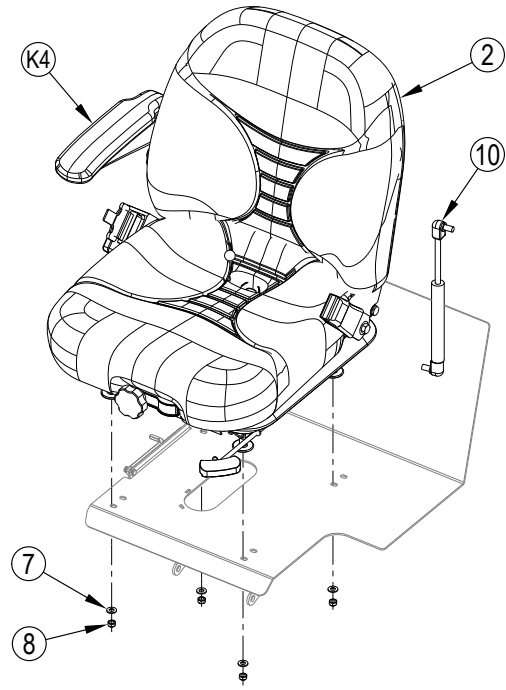

DELUXE SEAT