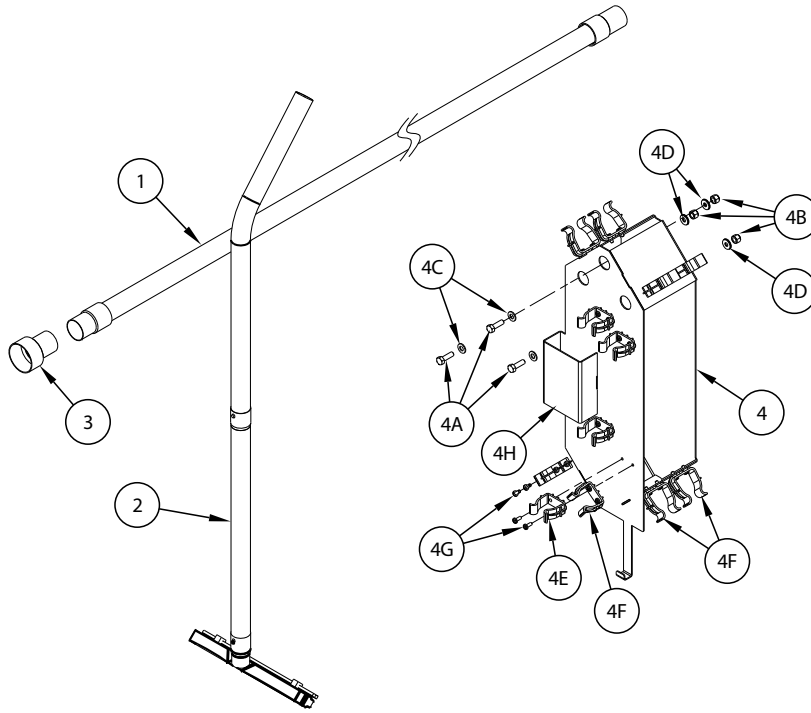

---

Pos.	Artikelnummer	Hoeveelheid	Omschrijving	Notes
	56116352	1	BEACON KIT	
1	56116353	1	BEACON-WARNING LED	
2		1	Bracket, Beacon	
3		2	Screw, M5 x 14, Hex Head	

Pos.	Artikelnummer	Hoeveelheid	Omschrijving	Notes
	56116355	1	VACUUM WAND KIT	
1	56111111	1	HOSE ASSY	
2	56305605	1	WAND ASSEMBLY	
3	56116626	1	WAND ADAPTER WELDMENT	
4		1	Wand Caddy Assembly	
4A		3	Screw, Hex SS 5/16-18 x 1.0	[1]
4B		3	Nut, Lock Hex SS 5/16-18	[1]
4C		3	Washer, Flat 5/16	[1]
4D		3	Washer, Sealing	[1]
4E		5	Clamp, Plastic	[1]
4F		8	Clamp, Plastic	[1]
4G		26	Scr, Pan Phil Thd Form 10-24 x .50	[1]
4H	56111339	1	CADDY WELDMENT	[1]
	Service Kits			
K1	56118058	1	CLIP AND HDWRE KIT-VAC WAND	