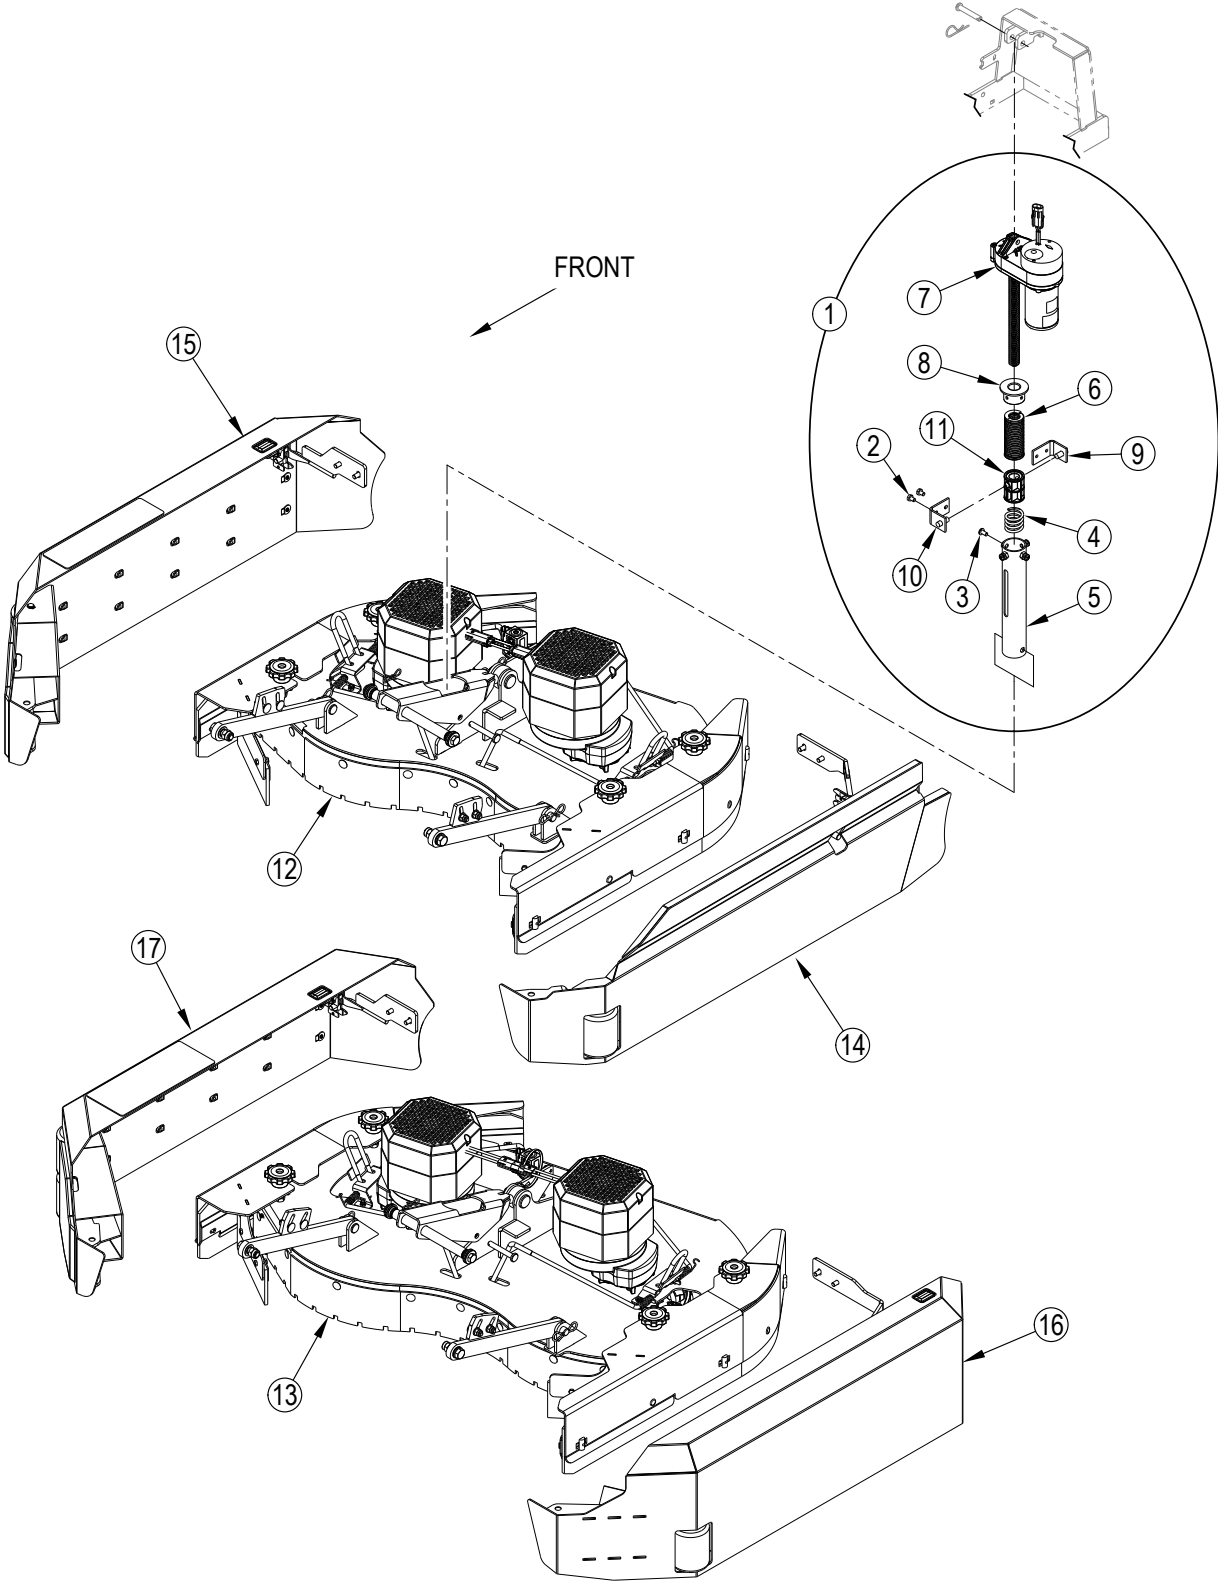

Pos.	Artikelnummer	Hoeveelheid	Omschrijving	Notes
1		1	Complete Actuator Assembly	
2		2	Scr, Hex Thd Form 1/4-20 X0.38	[1]
3		4	Scr, Pan Phil Thd Form 1/4-20x .50	[1]
4		1	Spring-Compression 1.40x1.40in	[1]
5		1	Spring Housing Weldment	[1]
6		1	Spring-Compression-1.44x3.50 In	[1]
7	56118182	1	ACTUATOR-DECK-36V	[1]
8		1	Spring Housing Guide	[1]
9		1	Nut Retainer	[1]
10		1	Nut Retainer	[1]
11	56388520	1	Spindelmoer	[1]
12		1	Fixed Skirt Disc Deck Assembly-34d	[2]
13		1	Fixed Skirt Disc Deck Assembly-40d	[3]
14		1	Door Assembly-Left-34d	
15		1	Door Assembly-Right-34d	
16		1	Door Assembly-Left-40d/36c	
17		1	Door Assembly-Right-40d	
			Service Kits	
K1	56118048	1	SPRING HOUSING KIT-ACTUATOR	

Part Notes:

- [1] - K1
- [2] - 860D
- [3] - 1050D