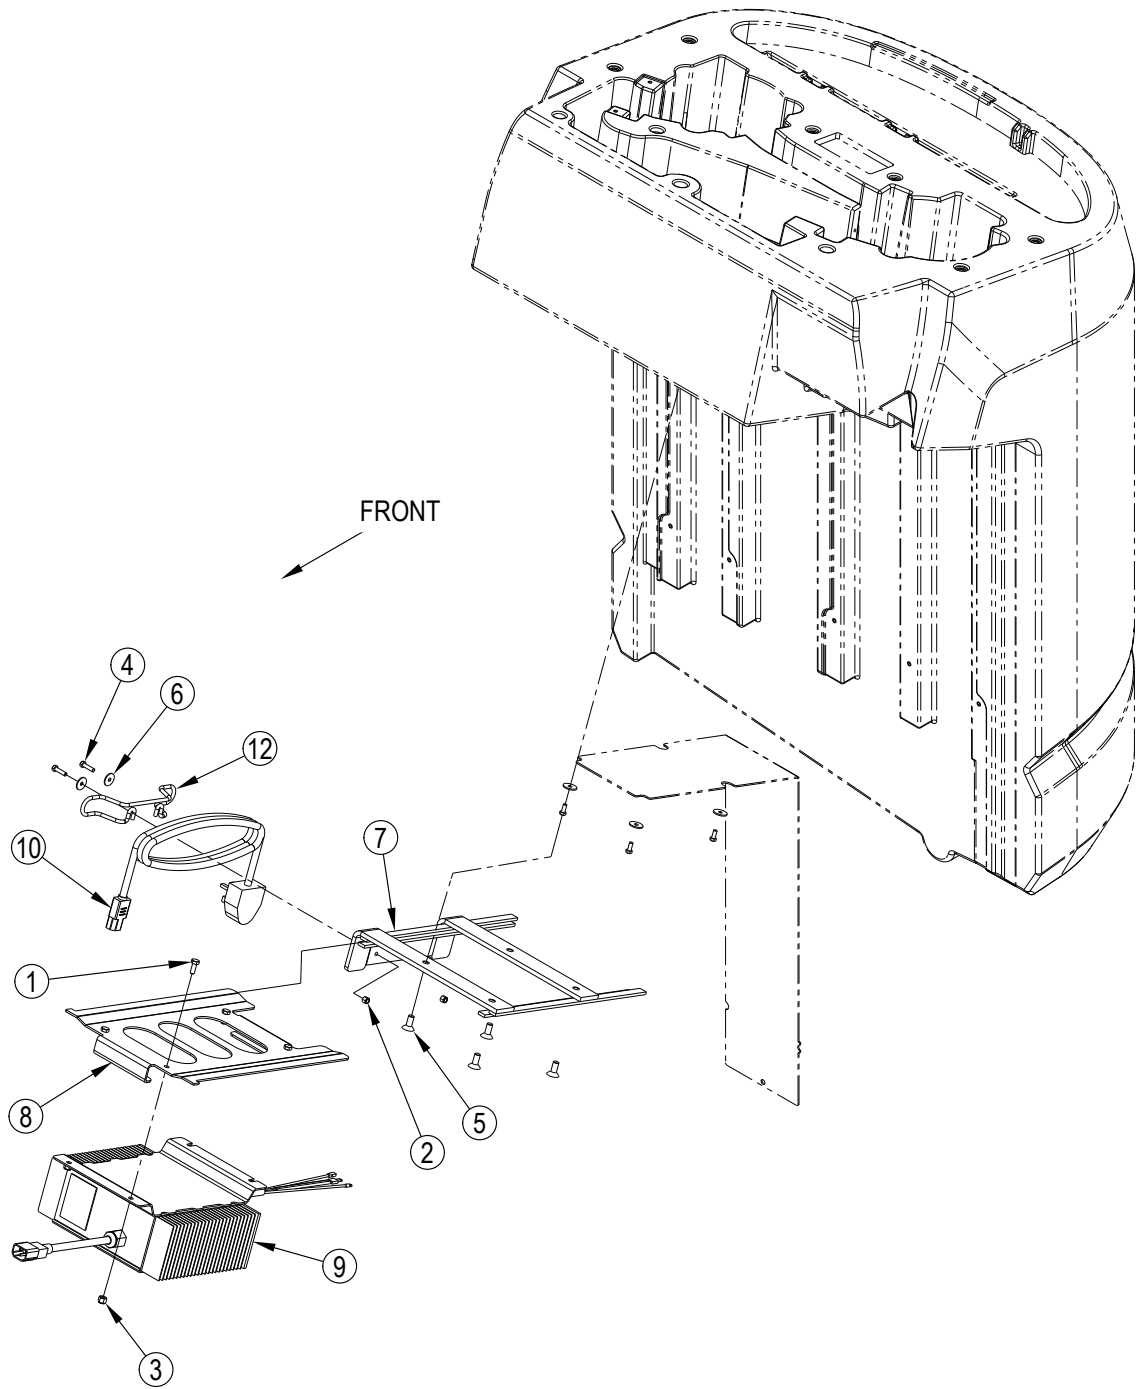

Pos.	Artikelnummer	Hoeveelheid	Omschrijving	Notes
1		4	Scr, Hex Thd To Hd M6-1 X 16mm	[1]
2		2	Nut-Hex Nyl Loc M5-0.8	[1]
3		4	Nut-Hex Nyl Loc M6-1	[1]
4		2	Scr-Hex M5-0.8 X 20mm	[1]
5		4	Scr-Fit Soc M8-1.25 X 20mm	[1]
6		2	Wsh-Fit Ss .204 X .750 X .050	[1]
7	56116628	1	MOUNT WELDT-ONBOARD CHARGER	
8	56116631	1	BRACKET-ONBOARD CHARGER MOUNT	
9	56315204	1	Inbouwlader	[2]
10	56383389	1	CORD-CHARGER UK	
10	56383388	1	CORD-CHARGER EUROPE	
11	1466317000	1	Support Kabel Set	
			Service Kits	
K1	56116947	1	HARDWARE KIT-ONBOARD CHARGER	

Part Notes:

1. [1] - K1
   [2] - GUARANTEE DATE EXPIRED