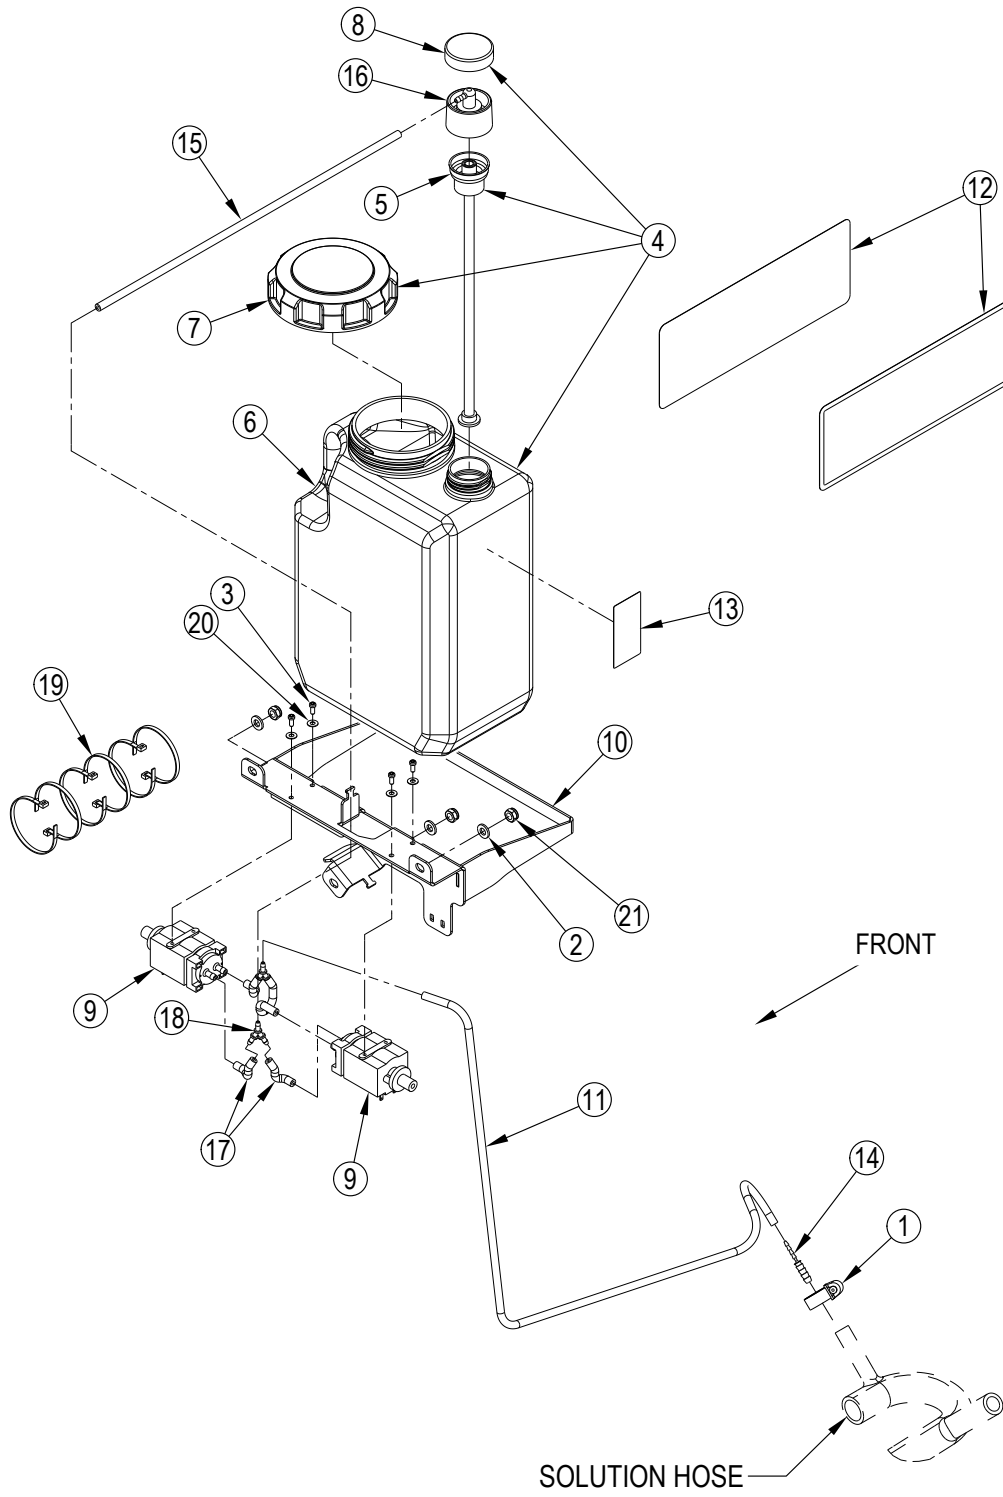

Pos.	Artikelnummer	Hoeveelheid	Omschrijving	Notes
1		1	Pipe Clamp--M10xm16	[1]
2		3	Washer, Flat 6,4x12,5	[2]
3		4	Scr, Pan Phil Thd Form 6-32 X .31	[2]
4	56104190	1	Ecoflex fles 5L	
5	56104189	1	INSERT-DRY BRAKE	
6	56104408	1	CHEMICAL BOTTLE ASSY	
7	9100001817	1	CAP PLASTIC F CHEMICAL TANK SIPCcap, Raw	
8	56315690	1	CAP 38MM BUTTRESS	
9	56110742	2	POMP REINIGINGSMIDDEL 12V	
10	56116726	1	BRACKET WELDMENT	
11		1	Hose 1/8 Id X 32 Lg	[1]
12		2	Decal-SC6000-Ecoflex-Nilfisk	[3]
13		1	Decal-Chemical Ratio	[3]
14		1	Reducer, Barb	[1]
15		1	Hose, Chem Resistant, 14	[1]
16	56315523	1	Kapje dry break, 1/8	
17		4	Hose, Chem Resistant. 2.00	[1]
18		2	Fitting, Y, Barb, .125	[1]
19		6	Clamp Black	[2]
20	9100001912	4	WASHER PLAIN M4X9SS ISO7089 10 PCS SET	
21		3	Nut, Hex Nyl Loc Thin M6 Ss	[2]
			Service Kits	
K1	56116999	1	DECAL KIT-ECOFLEX	
K2	56116940	1	HOSE KIT-ECOFLEX	
K3	56116941	1	HARDWARE KIT-ECOFLEX	

Part Notes:

1. [1] - K2
   [2] - K3
   [3] - K1