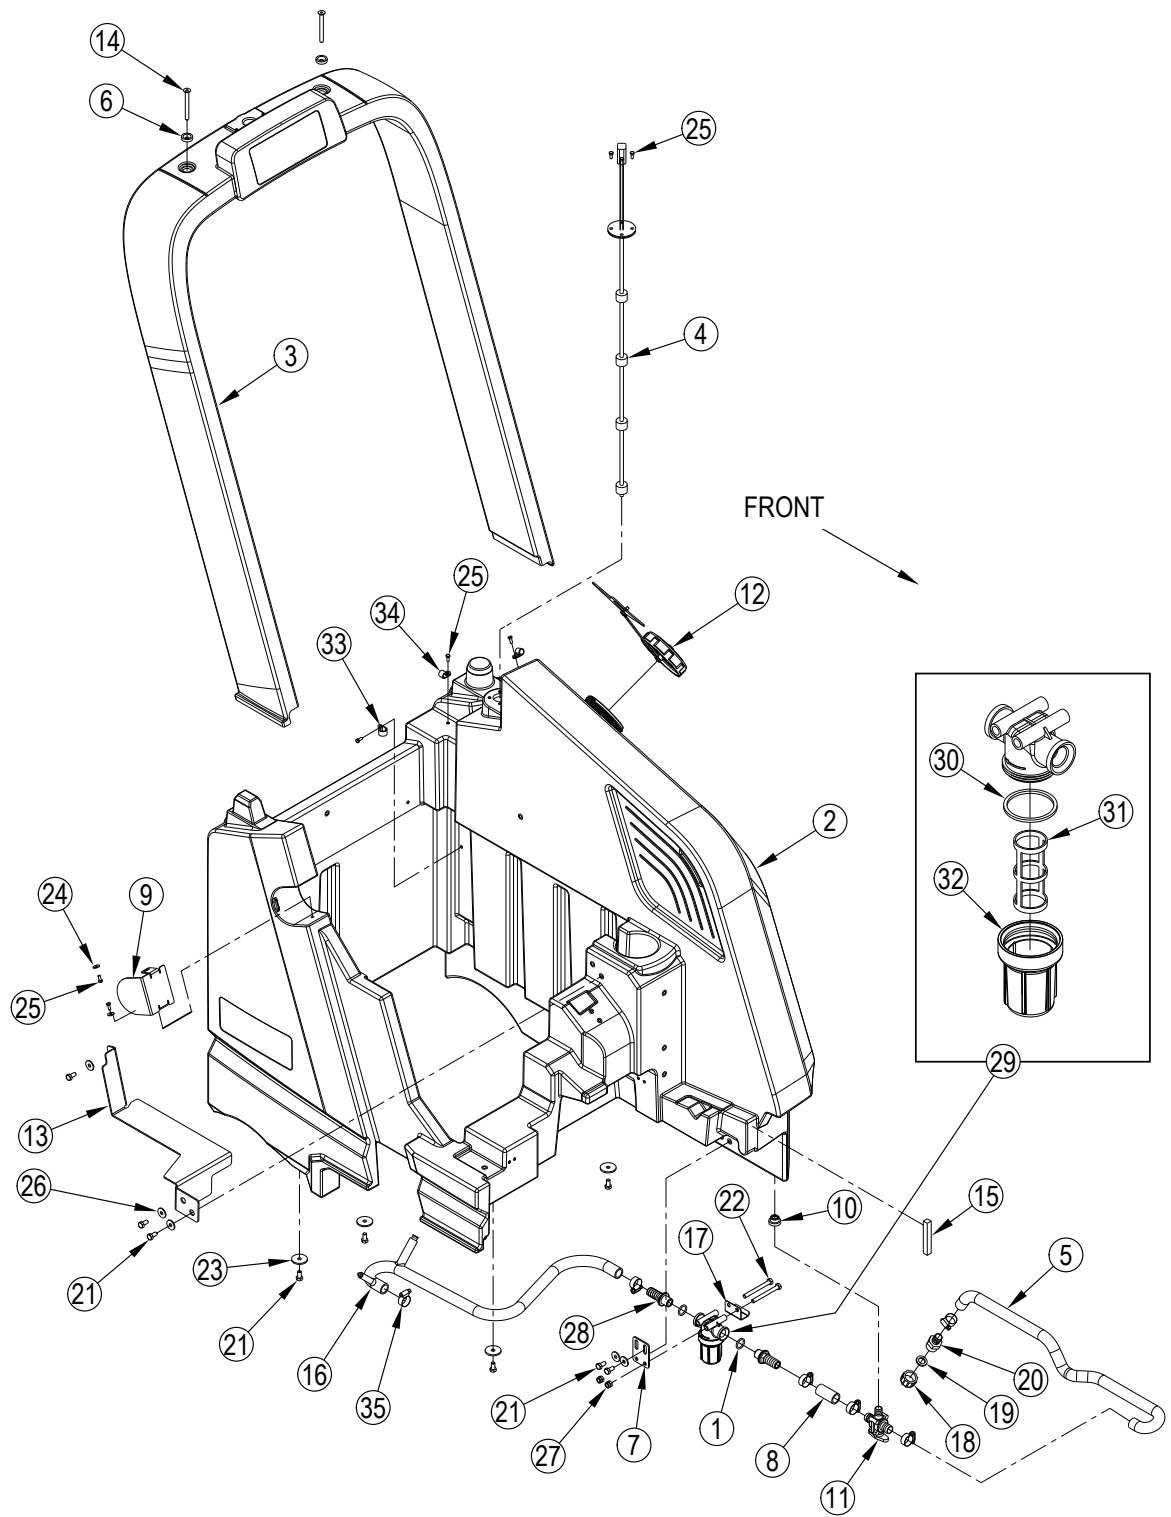

Pos.	Artikelnummer	Hoeveelheid	Omschrijving	Notes
1		2	O-Ring 5X20 Metric NBR 70SH	[1]
2	56116083	1	TANK-SOLUTION.	
3	56116101	1	CROSS BAR	
4	56116372	1	SENSOR-SOLUTION LEVEL	
5		1	Hose-Drain	[2]
6		2	Washer-Cosmetic-Ss-M8	[3]
7	56116658	1	BRACKET-FILTER MOUNT	
8	56116664	1	HOSE-20X26X52MM	
9	56116666	1	PANEL-COVER	
10	56116721	1	GROMMET .59X.78X.62IN	
11	56116759	1	VALVE-BALL-5/8X3/4IN BRB	
12	56116763	1	SOLUTION CAP ASSEMBLY	
	56116683	1	GASKET-SOLUTION CAP	
13	56116790	1	SUPPORT-SEAT	
14		2	Screw M8x80 Din7991 Ss Black	[3]
15	56116931	1	SEAL-TANK GAP	
16	56116934	1	HOSE ASSEMBLY MANIFOLD	
17		1	Clip-Drain Hose	[1]
18		1	Cap, Pipe Ght Nylon	[2]
19		1	Washer-Rubber	[2]
20		1	Barb, Adapter 3/4 X 3/4ght	[2]
21		9	Screw M8x16 Hex Hd F/Thd Ss Iso4017	[3]
22		2	Screw M8x80 Hex Hd F/Thd Iso4017	[1]
23		4	Washer Flat XI 8.5x36.0x3.0	[3]
24		2	Washer Flat XI 5.5x15.0x1.6 Ss	[3]
25		9	Screw M5x12 Hex Hd F/Thd Iso4017	[3]
26		5	Washer 8x24x2 Uni6593 Ss	[3]
27		2	Nut, Hex Nyl Loc M8 Ss	[1]
28		2	Elbow Ø20	[1]
29		1	Filter Water	[1]
30	9097943000	1	PAKKING VOOR WATER FILTERS	
31	9098115000	1	Water Filter	
32	9097945000	1	COVER TRANSPARENT FOR WATER FIL	
33		1	Clamp Cable D.16	[3]
34		2	Clamp, Cable Ø12.7	[3]
35		6	Clamp, Hose 15-24 Size8	[4]
			Service Kits	
K1	56116923	1	DRAIN HOSE KIT	
K2	56118174	1	FILTER KIT	
K3	56116925	1	HARDWARE KIT-SOLUTION SYSTEM	

Part Notes:

- [1] - K2
- [2] - K1
- [3] - K3
- [4] - K1,K2,K3