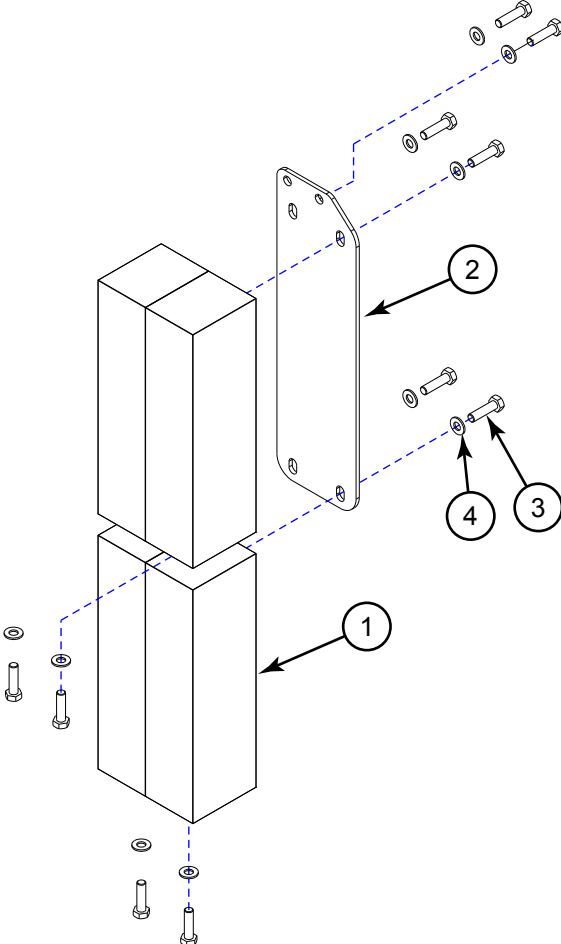

Pos.	Artikelnummer	Hoeveelheid	Omschrijving	Notes
	56116576	1	WEIGHT KIT-STEERING COLUMN	
1		4	Weight, 22 Lb (10 Kg)	
2		1	Mounting Plate	
3		10	Screw, Hex Head, M8 x 30	[1]
4		10	Washer, Flat	[1]
			Service Kits	
K1	56116944	1	HARDWARE KIT-WEIGHT	

Part Notes:

[1] - Part of K1