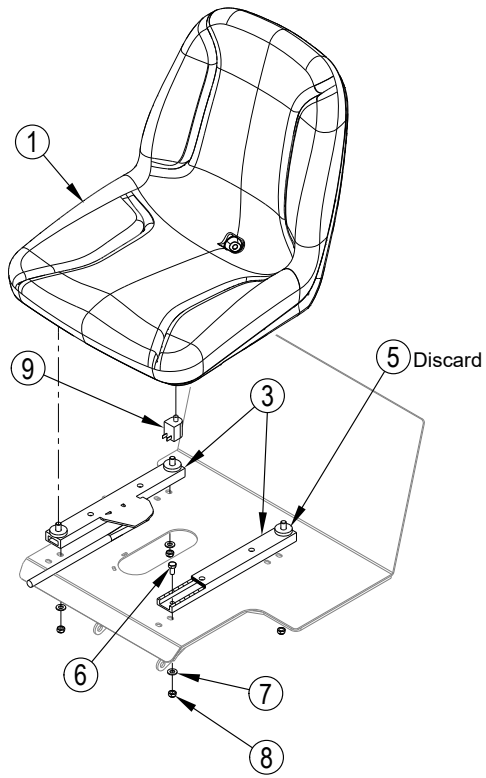

STANDARD SEAT