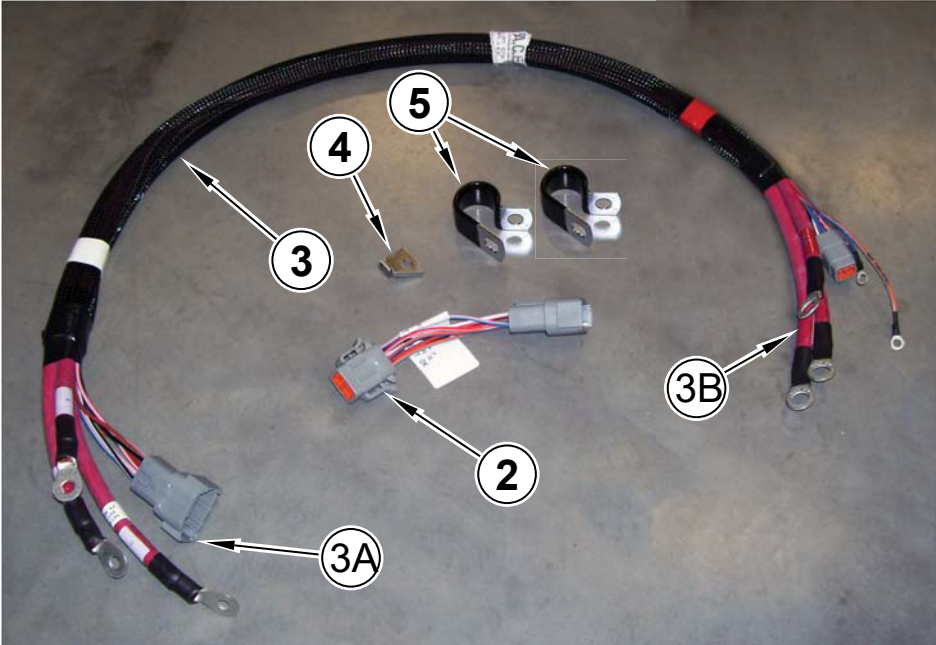

[1] - TSB-FC-2017-031 SC6000 Solution deflector on cylindrical decks

Pos.	Artikelnummer	Hoeveelheid	Omschrijving	Notes
	56118180	1	TRACTION HARNESS KIT	[1]
2		1	Harness - Y	
3		1	Harness-Traction	
4	56394134	1	BRACKET-ALIGNMENT	
5		2	Clamp Hose Support	
6		1	Screw M6X20 HEX HD F/THD SS ISO4017	
7		1	Nut Lock Hex M6 LOW SS ISO10511	
8		2	Washer Plain M6X18 SS ISO7093	
9		2	Tie Cable 4.8x290 Black	
10		2	Clamp 9X350	