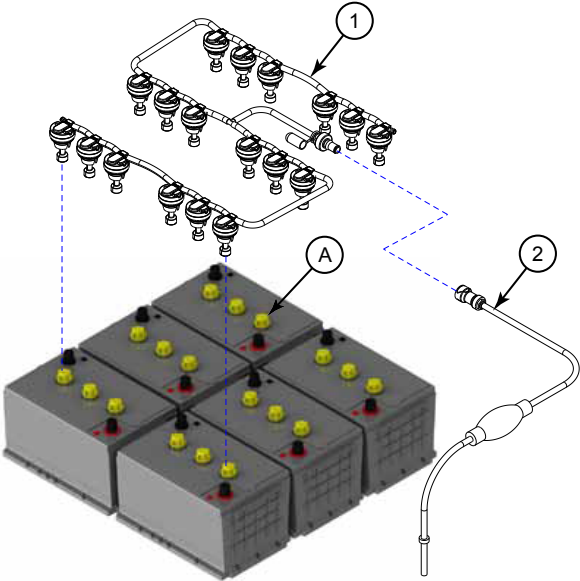

56116614 BATTERY WATERING KIT

SC6000 860D NIL

2017.11.02

2016.06.10

Pos.	Artikelnummer	Hoeveelheid	Omschrijving	Notes
	56116614	1	Automatisch vulsysteem 36V	
1		1	Watering Manifold	
2		1	Hand Pump