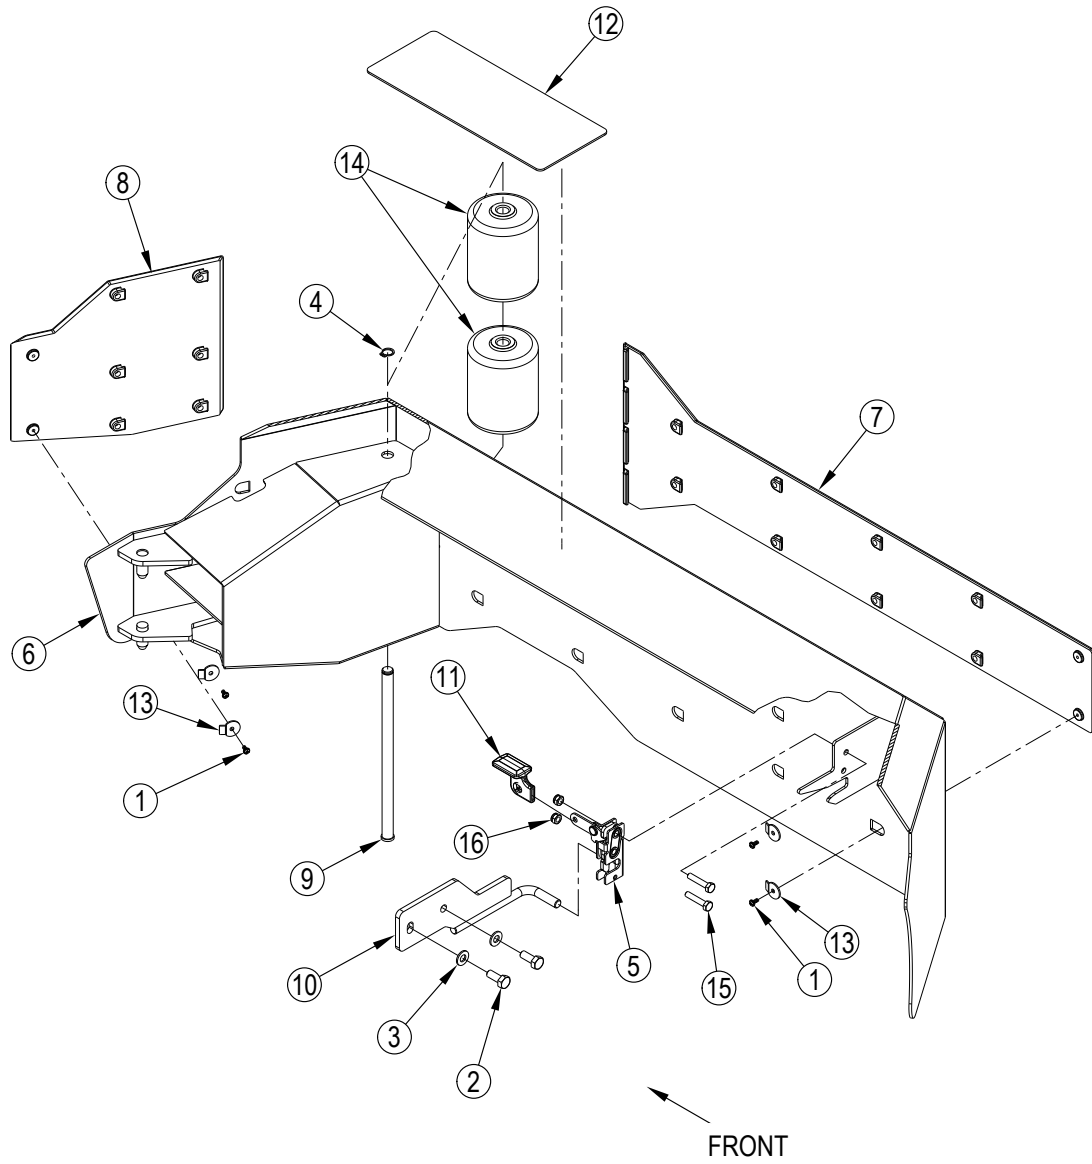

Pos.	Artikelnummer	Hoeveelheid	Omschrijving	Notes
1		4	Ejot 3.5x8 Wn1411	[1]
2		2	Screw M8x20 Hex Hd F/Thd	[2]
3		2	Washer, Flat 8.4x16x1.6	[2]
4		1	Shaft Ring D.12	[3]
5		1	Latch Rotary	[4]
6	56118094	1	DOOR WELDMENT KIT	[5]
7		1	Skid Plate-Right-34d	[1]
8		1	Skid Plate-Right-Front-36c	[1]
9		1	Pin-Door Roller	[3]
10	56118096	1	STRIKER KIT-RIGHT-CYLINDRICAL	[6]
10		1	Striker Weldment-Door-Rt-36c	[7]
11		1	Handle-Latch	[4]
12	56116720	1	MAT-DOOR	
13		4	Washer-Tab	[1]
14		2	Wheel, Roller	[3]
15		2	Screw M6x30 Hex Hd F/Thd Ss	[4]
16		2	Nut, Hex Nyl Loc Thin M6 Ss	[4]
			Service Kits	
K4	56116979	1	LATCH KIT	
K5	56116980	1	ROLLER KIT-BOTH DOORS	
K6	56116899	1	STRIKER KIT-RIGHT	
K7	56116900	1	SKID PLATE KIT	
K8	56118096	1	STRIKER KIT-RIGHT-CYLINDRICAL	

Part Notes:

1. [1] - K7
   - [2] - K6, K8
   - [3] - K5
   - [4] - K4
   - [5] - Right Door Weldment 56116419 and Right Striker Kit 56116899 have been replaced in production with Right Door Weldment 56118092 and Striker Kit 56118096. If you need to replace 56116419 please order Door Weldment Kit 56118094 to replace the door and striker.
   - [6] - K6
   - [7] - K8
2. Right Door Weldment 56116419 and Right Striker Kit 56116899 have been replaced in production with Right Door Weldment 56118092 and Striker Kit 56118096. If you need to replace 56116419 please order Door Weldment Kit 56118094 to replace the door and striker.