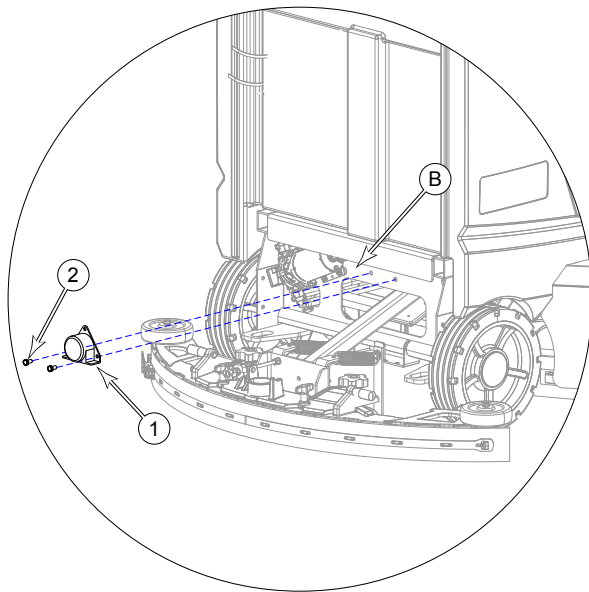

56116351 BACKUP ALARM KIT

SC6000 860D NIL

2017.11.02

2016.06.10

Pos.	Artikelnummer	Hoeveelheid	Omschrijving	Notes
	56116351	1	BACK-UP ALARM KIT	
1		1	Backup Alarm	
2		1	Screw, M8 x 16, Hex Head, Stainless Steel