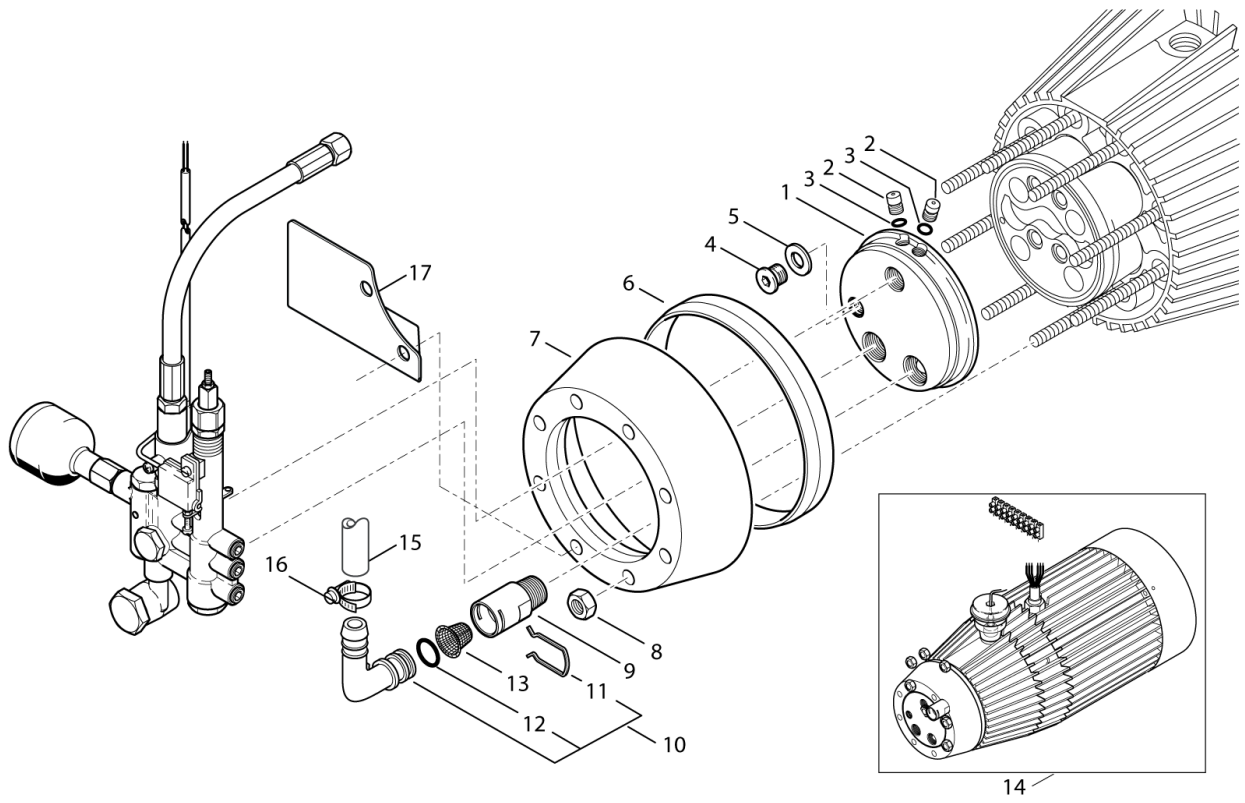

Pos.	Artikelnummer	Hoeveelheid	Omschrijving	Notes
01	107121500	1	Ring	
02	107121501	2	Plug	
03	3000270	2	O-Ring	
04	6180660	1	PLUG G 1/8 INCH	
05	3001740	1	O-ring	
06	6301392	1	Afstandsring	
07	6100602	1	Spanband	
08	1800465	8	Moer M10 (ook 4826)	
09	107121502	1	Inlaat pakking	
10	1119210	1	Rep.set toevoer knie	
11	6180661	1	Klem voor overdrukventiel	
12	3004226	1	O-RING 13.0x3.0 SMS 1586 NBR70	
13	107312039	1	Filter	
14	107310010	1	MOTOR PUMP UNIT	[1]
14	107310001	1	MOTOR PUMP UNIT SOLAR	[2]
14	107310000	1	Motor pomp unit	[3]
14	107310002	1	Motor pomp unit	[4]
15	106408242	1	HOSE 5/8INCH - 2 METERS	
16	8298	1	Slangklem 16-27	
17	107318139	1	BRACKET FOR C3	

Part Notes:

- [1] - for 7-63D
- [2] - for 7-51D, 7-51GH and 7-52GH
- [3] - for 7-57 and 7-58D, 7-58E, 7-58G
- [4] - for 7-37E and 7-38E