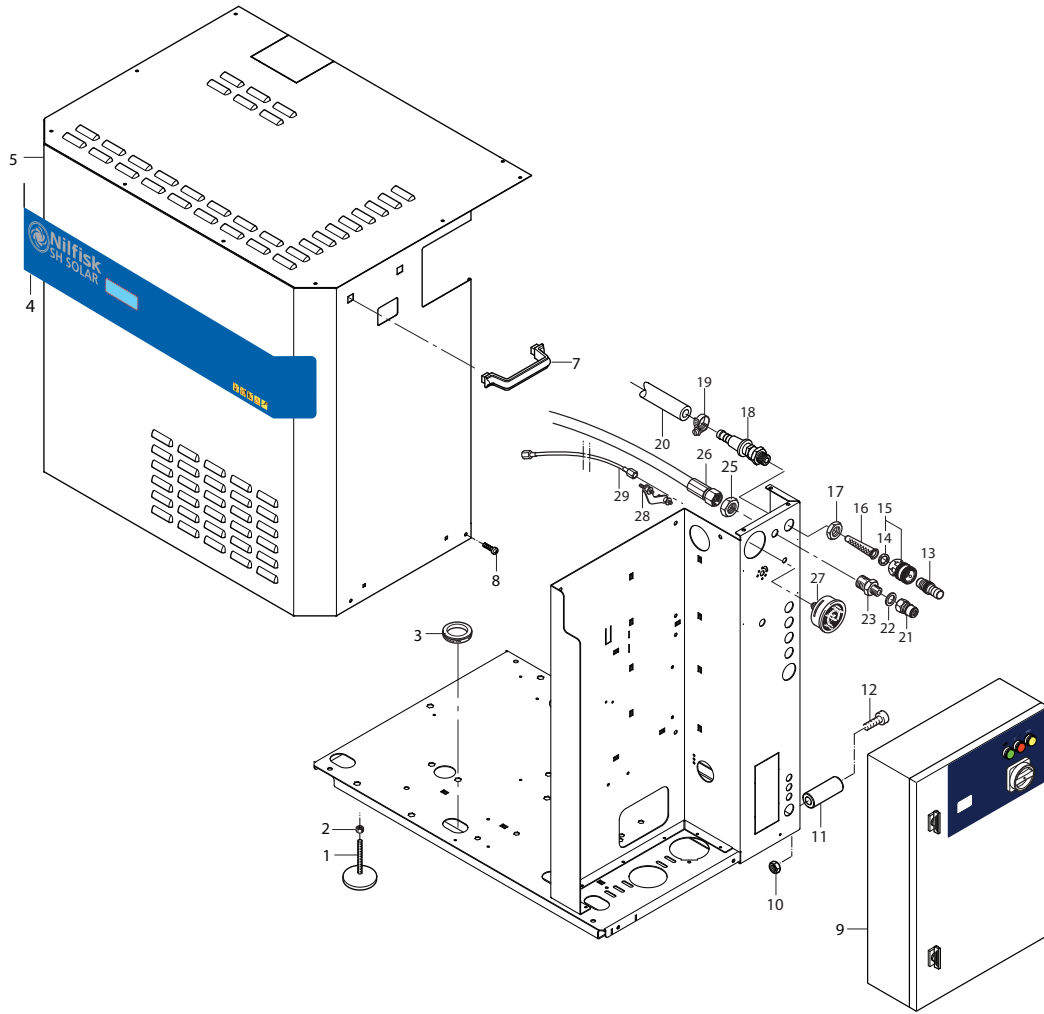

PARTS LIST

2021.02.05

TABLE OF CONTENTS

Overview 1	1
Overview 2	3
Electrical components	5
Water tank D and G	7
Motor 7	9
Cylinder block 7	12
Connection plate 7	14
Unloader 7 (a)	16
Unloader 7 (b)	18
Fan	20
Distributor 7, 8	22
Boiler	24
Burner unit from Dec. 2010	26
Burner unit	28
Default accessories	30
Recommended spare parts	32

Part Notes:

- [1] - 5
- [2] - El-box
See Electric parts

Pos.	Artikelnummer	Hoeveelheid	Omschrijving	Notes
10	106268028	1	Rookgas temperatuur sensor	
11	107318081	1	COVER FOR EL-BOX SOLAR D+G	
12	1804822	4	SCREW TAPTITE M4X16	
13	101406054	1	Spons Rubber O4 L 1 M	
14	3817483	2	Kabel terminal WK4	
15	103821920	12	Wire Terminal	
16	103821923	1	JUMPER 2-POL.	
17	3803772	3	RubberBus Tet 7-10C	
18	3803764	6	Rubber seal set 5-7c	
19	107318082	1	BRACKET FOR EL-BOX	
20	103821842	1	T M40X1.5 PA/L.GR	
21	103821831	1	Kabel Bus	
22	909100204	1	Draaiknop	
23	9868	1	O-Ring 10X2,5	
24	107319070	1	Label temp. Scala 30-99DGC	
25	101814714	2	Schroef WN 1423 K40X16	
26	107313045	1	Stopcontact cpl	
27	3001443	1	O-Ring 60.0X2.62 NITRIL 70SH	
28	301000636	1	Axle	
29	101118156	1	POTENTIOMETER KIT FOR SOLAR BOOSTER	
30	1814598	2	Skrew k30x14 wn1452 black	
31	5172	1	RUBBER BUSH	
32	107313052	1	CENTRAL TUBE	