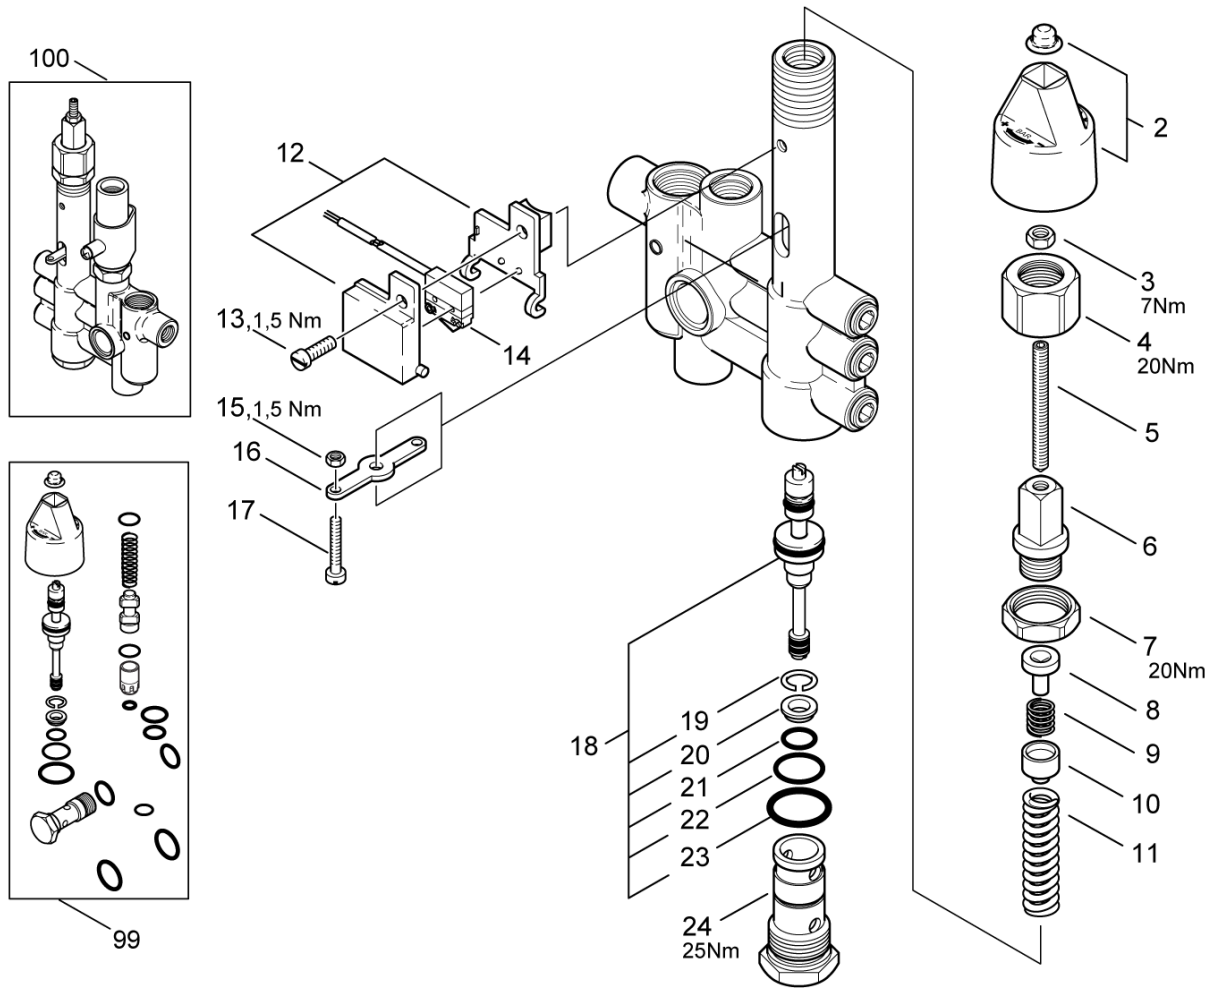

Pos.	Artikelnummer	Hoeveelheid	Omschrijving	Notes
100	301000903	1	Regelveiligheidsblok Neptune 5	[1]
2	62397	1	Draaiknop (62699)	[2]
3	3136	1	Moer	[3]
4	62710	1	Union nut	[3]
5	62711	1	Pen	[3]
6	62712	1	Banjo	[3]
7	62696	1	Moer	[3]
8	62695	1	Spring guide	[3]
9	62713	1	Drukveer	[3]
10	62694	1	Seat	[3]
11	40972	1	Drukkring	[3]
12	62401	1	Huls voor microschakelaar	
13	3349	1	Schroef m5x16	
14	301000731	1	Microswitch	
15	2759	1	Moer	
16	62717	1	CONTACT STUD	[3]
17	101117739	1	SCREW HEX M4X22-8.8 A2K DIN912	
18	64314	1	Regelpen	[4]
19	909100001	1	Springveer	[4]
20	62708	1	Zitting Regelventiel	[4]
21	49461	1	O-Ring 11 1,5	[4]
22	9523	1	O-Ring 17X1,5	[4]
23	32091	1	O-Ring 21.0X2.00	[4]
24	64301	1	Banjobout M24x1,5 +20	[3]
99	301001195	1	Dichtset veiligheidsblok Neptune	

Part Notes:

- [1] - 250BAR
- [2] - part of pos. 99
- [3] - part of pos. 100
- [4] - part of pos. 99 and 100