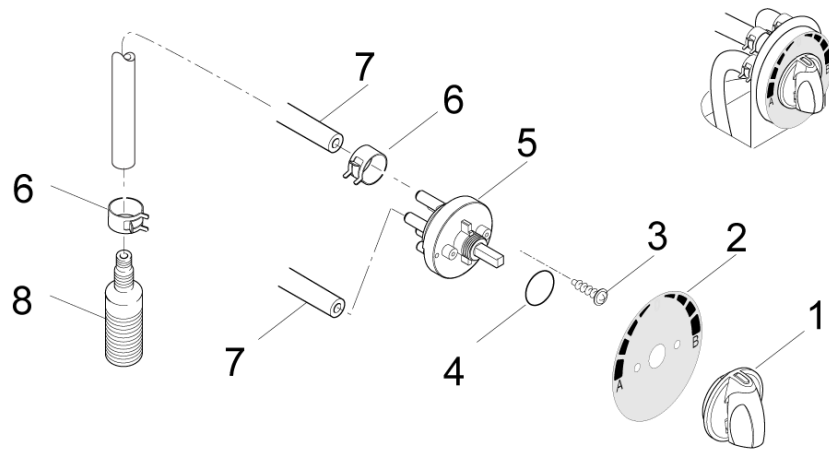

Resource notes:

See Technical Service Bulletin SPW-039 New Adjustable Detergent Pump

Pos.	Artikelnummer	Hoeveelheid	Omschrijving	Notes
1	909100207	1	Draaiknop	[1]
2	107319132	1	LABEL A & B	[2]
3	1803519	2	SHEET METAL SCREW BZ 6X6	[3]
4	9868	1	O-Ring 10X2,5	[4]
5	301001000	1	Doseerventiel	[5]
6	11654	4	Slangklemmen D-11,5	[4]
7	4973	4	HOSE Ø6X3	[4]
7	101406100	1	HOSE DN 6X3 5M	
8	107145440	1	Strainer Klepkit cpl.	[4]
11	107316070	1	Chemiepomp	[6]
12	7090720	1	Pomp geleider	[7]
13	1807593	2	CLIP 7-13 MM RUSTPROOF	[4]
14	4973	1	HOSE Ø6X3	[4]
14	101406100	1	HOSE DN 6X3 5M	
15	107318006	1	SLANG EIND 6 X 1/8 INCH	[7]
16	3004303	1	O-Ring 6.0x1.78 SH 90	[8]
17	1119406	1	Reparatiekit terugslagventiel	[4]
18	107318004	1	Afstandhouder chemieventiel	[7]
19	2838	1	Dichtring D10/14X3 CU	
20	107318005	1	Slangstud chemie	
21	6180660	1	PLUG G 1/8 INCH	
22	101609375	1	HOSE SOCKET ELBOW 4X1/8 BLUE	[9]
23	107318062	1	slang silicone 5M	[9]

Part Notes:

1. [1] - STOCK COVERS GUARANTEE
   Up to 10.03.2008
   TSB-PPW-2011-007 Detergent Pump in old models
2. [2] - CLOSED WHEN STOCK EMPTY
   Up to 10.03.2008
   TSB-PPW-2011-007 Detergent Pump in old models
3. [3] - Up to 10.03.2008
   CLOSED WHEN STOCK EMPTY
4. [4] - Up to 10.03.2008
5. [5] - Up to 10.03.2008
   TSB-PPW-2011-007 Detergent Pump in old models
6. [6] - See SPW-039 New Adjustable Detergent Pump
   REFER TSB-PPW-2011-007
   TSB-PPW-2011-007 Detergent Pump in old models
7. [7] - Up to 10.03.2008
   GUARANTEE DATE EXPIRED
8. [8] - Up to 10.03.2008
   STOCK COVERS GUARANTEE
9. [9] - From 10.03.2008