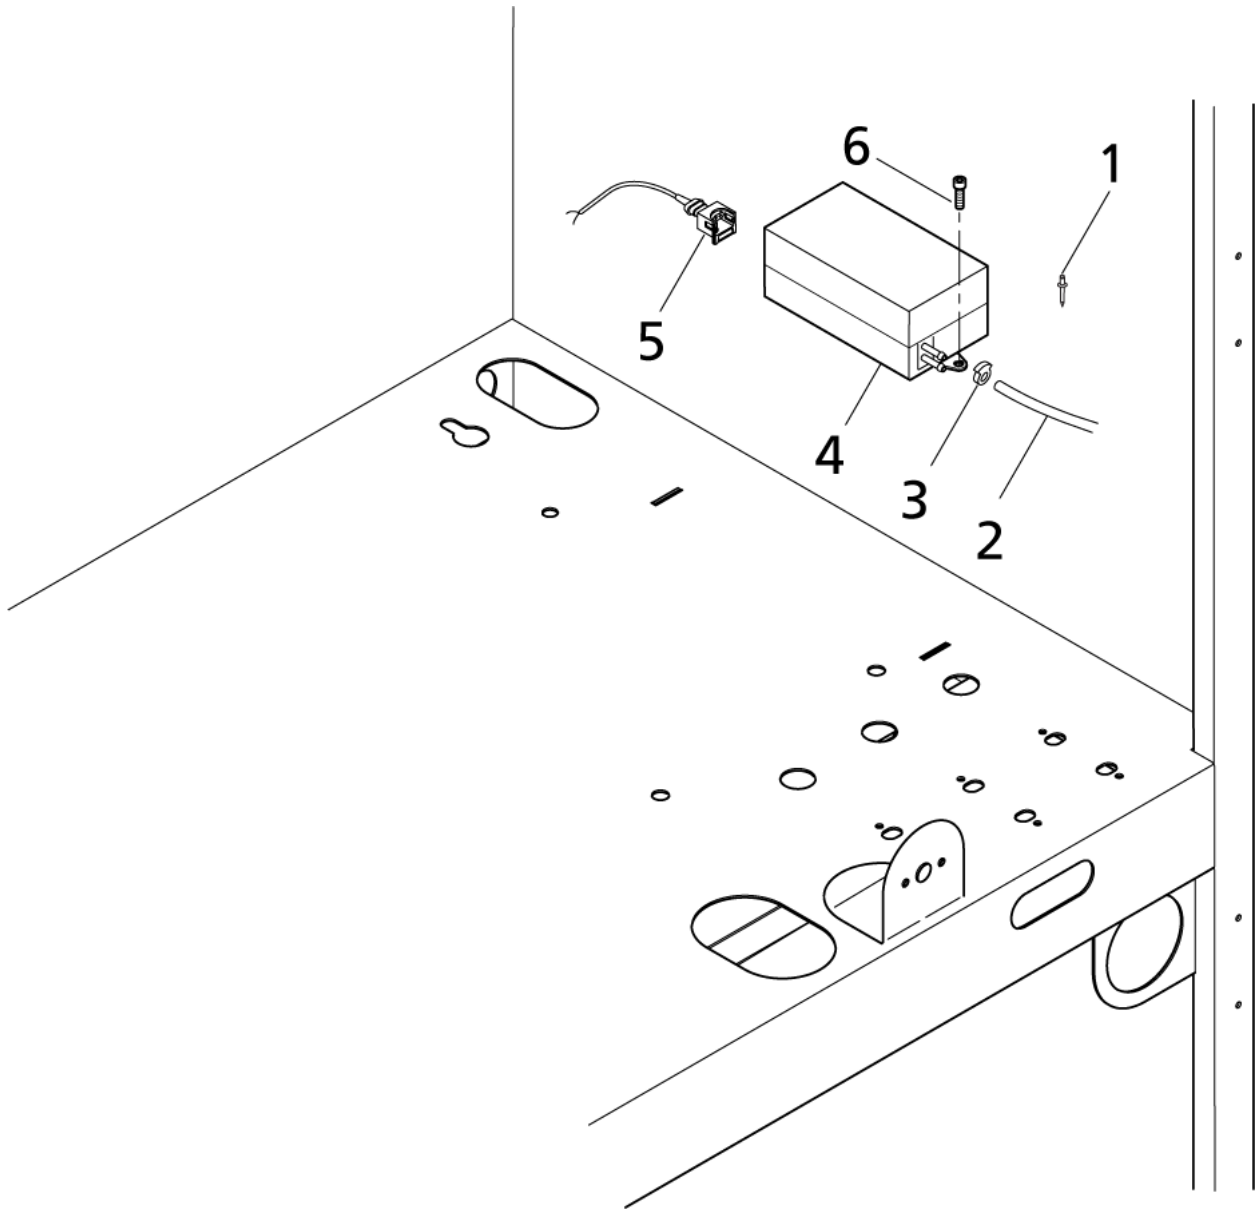

## Part Notes:

- [1] - ERGO 2000 Spray handle
- [2] - HOSES Overview
- [3] - TORNADO PLUS lance
- [4] - 7-63D
- [5] - 5-49D
- [6] - 5-30D
- [7] - ERGO 3000 Spray handle with swivel lock - from 15.09.03