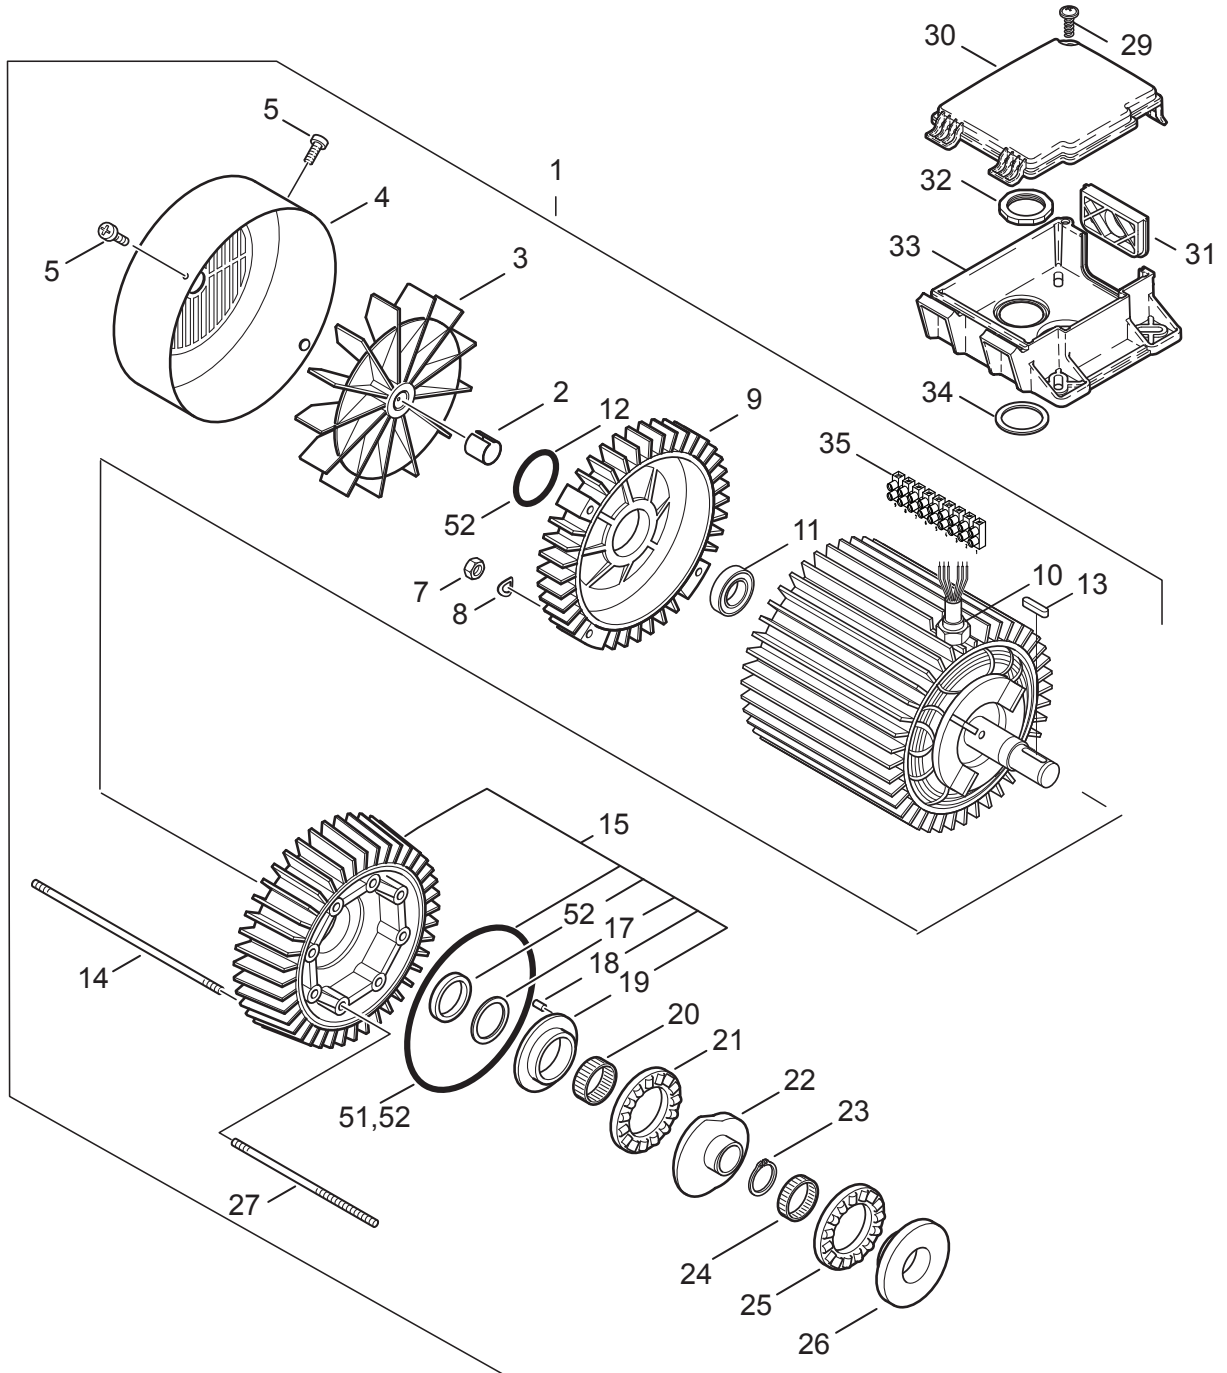

Pos.	Artikelnummer	Hoeveelheid	Omschrijving	Notes
00	107310010	1	MOTOR PUMP UNIT	[1]
01	107310070	1	Motor 6.5 KW 400-415	
02	1802503	1	Naaldlager 25 x 25	
03	6100607	1	Ventilator	[2]
04	31001316	1	COVER F. FAN	
05	101814693	1	Schroef M4x8	
07	2758	4	Moer M8	
08	1801182	4	Keerring M8 (14649)	
09	107140617	1	Lagerhuis	[3]
09	6100611	1	Deksel	[4]
10	107302152	1	BUSH G1 AG/G3/4	
11	3200623	1	N-lager	
12	107318244	1	O-ring 51.6X2.4 NBR70	
13	3200672	1	Sleutel 6x6x32	
14	6100712	1	Stay bolt 306mm	[5]
15	107140615	1	FRONT BEARING COVER COMPLETE	[6]
15	6101750	1	Lagerdeksel compleet	[7]
17	6100995	1	Schijf	
18	6100996	1	Pen	
19	107120703	1	Lagerschijf	
20	3200656	1	Lager	
21	3200615	1	Lager	
22	107120716	1	Wobble disk 12	[8]
23	1802511	1	Borgring	
24	3200664	1	Naaldlager	
25	3200615	1	Lager	
26	107120704	1	Lagerschijf	[8]
27	6301368	1	Draadeind	
29	10028	1	Schroef 50x14	
30	301000782	1	Deksel 128,2x112,5x31,7 f. Kle	
31	17106	1	Plug 29x52	
32	20862	1	Dopmoer	
33	301000781	1	Electric box klem	
34	103004340	1	PAKING 1 INCH	
35	101117839	1	Terminal plug and terminal pins	
49	1119310	1	Reparatieset kleppen 02/A2/03	
50	1119571	1	Rep.set voor afdichting M PS/C3	[9]
51	1119820	1	Olieafdichtingset 03K/C3K	
52	1119570	1	Reparatieset MPS/C3	[9]

Part Notes:

- [1] - For Truck Booster 7-63
- [2] - EME with 2 holes
- [3] - From week 32 2009 (EME)
  STOCK COVERS GUARANTEE
- [4] - Up to week 32 2009 (ATB)
  STOCK COVERS GUARANTEE
- [5] - STOCK COVERS GUARANTEE
- [6] - From week 32 2009 - TSB-PPW-2011-013 C3 Pump information
- [7] - Up to week 32 2009 (ATB) - TSB-PPW-2011-013 C3 Pump information
- [8] - TSB-PPW-2019-007 C3 NA6 Wobble Disc and Bearing Track surface hardening change
- [9] - TSB-PPW-2016-011 Rep kit 1119571 and 1119570 potential have wrong O-ring in kit
  DE TSB-PPW-2016-011 Rep Kit 1119571 und 1119570 beinhalten möglicherweise einen falschen O-Ring