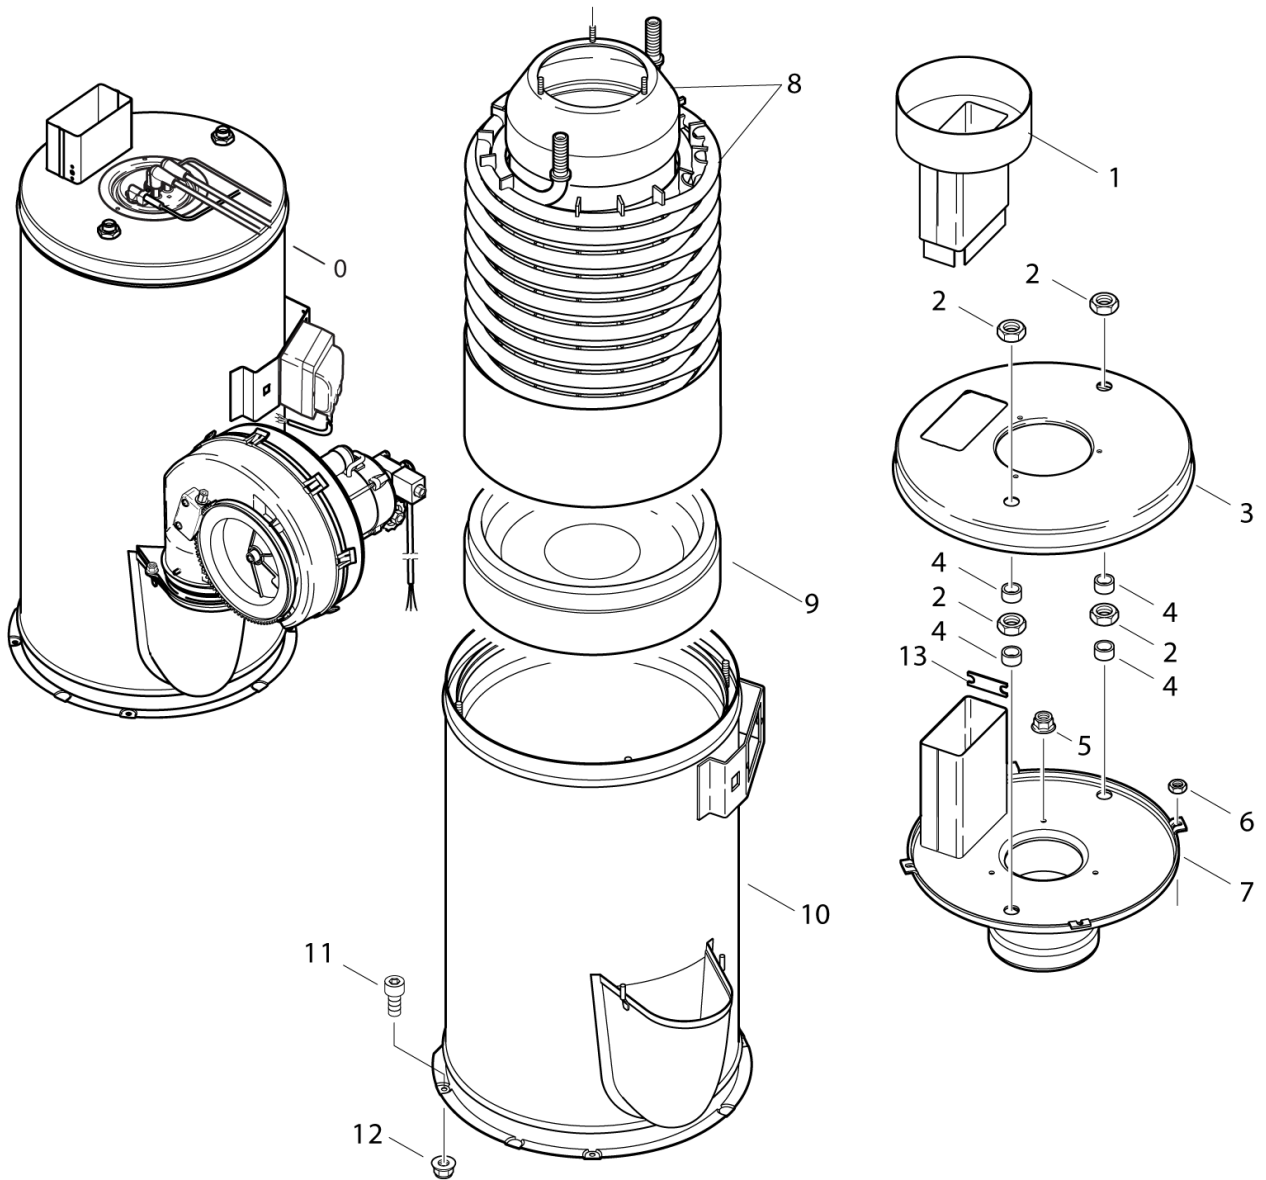

Pos.	Artikelnummer	Hoeveelheid	Omschrijving	Notes
00	107318177	1	Boiler Complete Neptune 7 Kit	[1]
1	301001089	1	Uitlaat 150 mm	[2]
2	7012	4	MOER M 18 X 1,5	
3	301000534	1	Boiler cover outer	
4	301000582	4	Bus	
5	12496	3	Moer M6	
6	12263	4	Hexagon Nuts	
7	301001843	1	BOILER COVER INNER SOLAR	[3]
7	301001840	1	Boiler Cover Inner Solar	[4]
8	301001099	1	Spiraal Neptune 7	[3]
8	107143301	1	COIL B5 SS, MH	[4]
8	301001098	1	Spiraal Neptune 5	[4]
8	301001342	1	Spiraal Neptune 7 RVS	[3]
9	301000916	1	Isolatie	[5]
10	301000968	1	Ketelmantel Neptune 5	[6]
10	301000969	1	Brandermantel Neptune 7	[3]
11	3913	4	INNEN SKT-SCHR.M 6X 12 VE R	
12	12496	4	Moer M6	
13	107318172	1	PLATE FOR EXHAUST SPARE PART	

Part Notes:

- [1] - 7-63D 400/3/50
- [2] - ACCESSORY
- [3] - 7
- [4] - 5
- [5] - TSB-HPW-2021-002 Chamotte stones in insulation removed
- [6] - 5 + 7-25