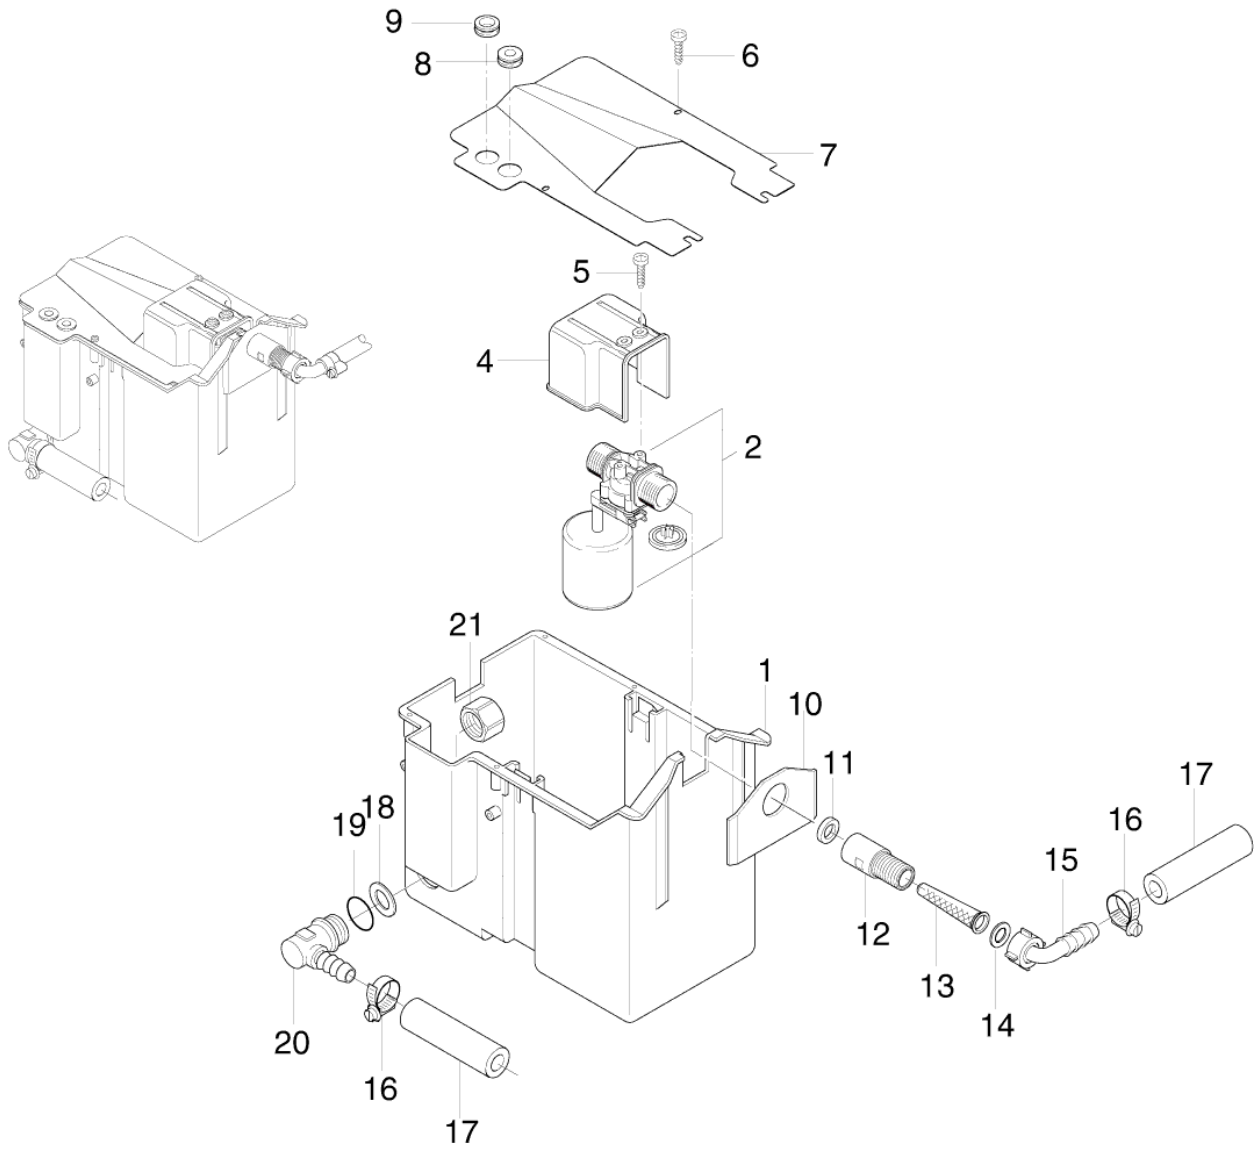

Pos.	Artikelnummer	Hoeveelheid	Omschrijving	Notes
1	44236	1	Vlotterbak DX/SC	
2	103403267	1	Vlotterklep compleet G3/4	
4	34240	1	Afdekking voor vlotter	
5	16860	1	SCREW 4X12	
6	101814797	2	Bout M5x12	[1]
7	107302155	1	Deksel voor uno booster	
8	5172	1	RUBBER BUSH	
9	3001427	1	Pakking	
10	54700	1	Plate 1.0*96*63 VA	
11	3001237	1	Pakking +24,5x16x3	
12	107302120	1	Behuizing filter	
13	6100941	1	Filter	
14	15587	1	Dichtring 14X24X2	
15	107142766	1	Slang nozzle	
16	1810191	4	slangklem	
17	106408242	1	HOSE 5/8INCH - 2 METERS	
18	107307369	1	GASKET 21X30X2	
19	3004310	1	O-RING 20.35X1.78 SH90 NITRIL	
20	107142765	1	HOSE LINER W DN10 G KU	
21	107350218	1	Moer voor filter	

Part Notes:

[1] - STOCK COVERS GUARANTEE