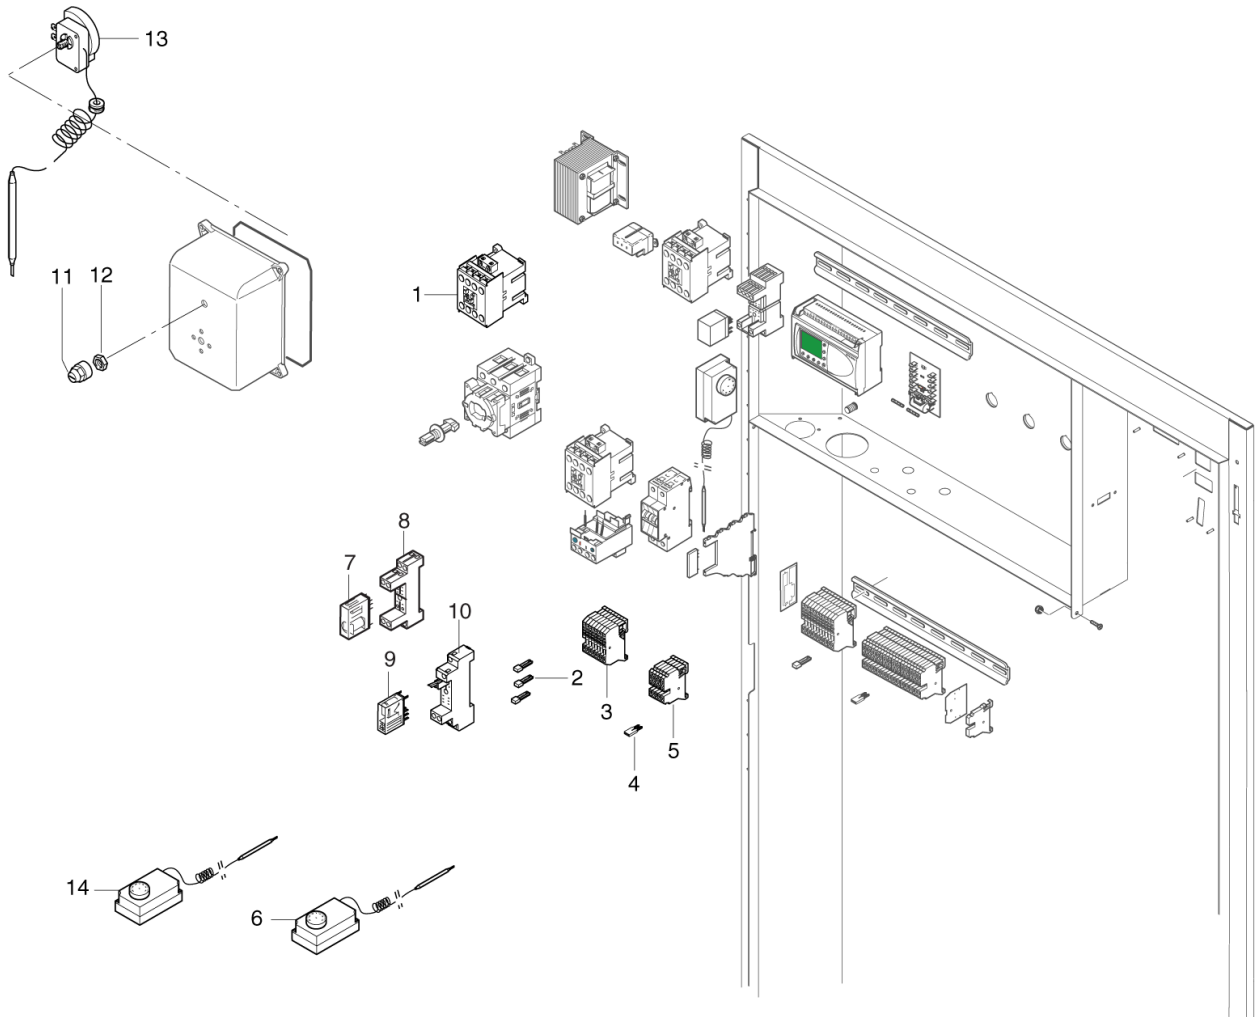

Pos.	Artikelnummer	Hoeveelheid	Omschrijving	Notes
1	103822306	2	contactor cjx2-D18-B7-24V	
2	103821969	3	JUMPER	
3	107307394	8	WIRE TERMINAL 4Q WAGO 2004-1201	
4	103821923	1	JUMPER 2-POL.	
5	103821920	5	Wire Terminal	
6	103822056	1	Thermostaat -35 +35	
7	41570	1	Relais 24V DC 2-POL	
8	41573	1	Relaishouder.typ H 550	
9	103821913	1	MINI RELAY 1POL. 24VAC	
10	103821914	1	Base	
11	34970	1	kapje	
12	47313	1	Moer M10x1x3	
13	101118278	1	SAFETY THERMOSTAT 97 DEG 6K KIT	
14	103822056	1	Thermostaat -35 +35